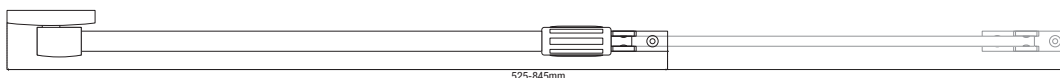

TELESCOPIC DOOR & WINDOW STAYS EXTENDED RANGE

The extended range of Z107 telescopic door and window stays; the Z107/RUZZ, is available in four sizes to suit windows up to full width doors. The 225mm (stay length) for windows, up to the 525mm for doors all offer the same smooth operation and ease of friction adjustment; friction is easily adjusted on site by rotating the knurled sleeve. The unit contains a spring mechanism that dampens the opening force of the door or window. They are normally fitted in outward opening applications, but a bracket to suit inward opening doors and windows is included as standard with every stay. With metal fixing brackets the range is robust and offers adjustable friction levels.

Z107/RUZZ120

Mini Telescopic Door Stay.
For windows only.
Length of stay 225-300mm.

Z107/RUZZ130

Small Telescopic Door Stay.
For windows and very narrow doors.
Length of stay 325-460mm.

Z107/RUZZ135

Medium Telescopic Door Stay.
For doors 500-700mm.
Length of stay 380-550mm.

Z107/RUZZ150

Large Telescopic Door Stay
For doors 700-910mm.
Length of stay 525-845mm.

SE FINISH (Silver grey sprayed rod and dark grey brackets)

WE FINISH (White sprayed rod and white brackets)

SF FINISH (Simulated satin stainless steel rod and black brackets)

SS FINISH (Real Grade 304 satin stainless steel rod and dark grey brackets)

BE FINISH (Textured black sprayed rod and black brackets) NEW

Z107/L BRACKET

OPENING IN BRACKET

To enable stay to be mounted on opening in doors and windows. Supplied as standard with every stay, discard if not required. Available in all three finishes as below (grey, black, and white).