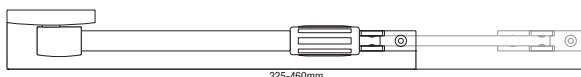

TELESCOPIC DOOR & WINDOW STAYS EXTENDED RANGE

The extended range of Z107 telescopic door and window stays; the Z107/RUZZ, is available in four sizes to suit windows up to full width doors. The 225mm (stay length) for windows, up to the 525mm for doors all offer the same smooth operation and ease of friction adjustment; friction is easily adjusted on site by rotating the knurled sleeve. The unit contains a spring mechanism that dampens the opening force of the door or window. They are normally fitted in outward opening applications, but a bracket to suit inward opening doors and windows is included as standard with every stay. With metal fixing brackets the range is robust and offers adjustable friction levels.

Z107/RUZZ120

Mini Telescopic Door Stay.
For windows only.
Length of stay 225-300mm.

Z107/RUZZ130

Small Telescopic Door Stay.
For windows and very narrow doors.
Length of stay 325-460mm.

Z107/RUZZ135

Medium Telescopic Door Stay.
For doors 500-700mm.
Length of stay 380-550mm.

Z107/RUZZ150

Large Telescopic Door Stay
For doors 700-910mm.
Length of stay 525-845mm.

SE FINISH (Silver grey sprayed rod and dark grey brackets)

WE FINISH (White sprayed rod and white brackets)

SF FINISH (Simulated satin stainless steel rod and black brackets)

SS FINISH (Real Grade 304 satin stainless steel rod and dark grey brackets)

BE FINISH (Textured black sprayed rod and black brackets) NEW

Z107/L BRACKET

OPENING IN BRACKET

To enable stay to be mounted on opening in doors and windows. Supplied as standard with every stay, discard if not required. Available in all three finishes as below (grey, black, and white).