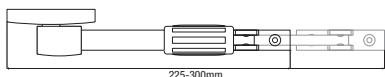

Z107/RUZZ120

Mini Telescopic Door Stay.
For windows only.
Length of stay 225-300mm.