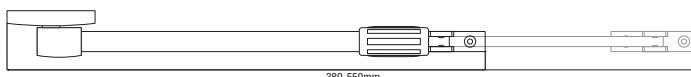

Z107/RUZZ120

Mini Telescopic Door Stay.
For windows only.
Length of stay 225-300mm.

Z107/RUZZ130

Small Telescopic Door Stay.
For windows and very narrow doors.
Length of stay 325-460mm.

Z107/RUZZ135

Medium Telescopic Door Stay.
For doors 500-700mm.
Length of stay 380-550mm.

Z107/RUZZ150

Large Telescopic Door Stay
For doors 700-910mm.
Length of stay 525-845mm.

SE FINISH (Silver grey sprayed rod and dark grey brackets)

WE FINISH (White sprayed rod and white brackets)

SF FINISH (Simulated satin stainless steel rod and black brackets)

SS FINISH (Real Grade 304 satin stainless steel rod and dark grey brackets)

BE FINISH (Textured black sprayed rod and black brackets) NEW

Z107/L BRACKET

OPENING IN BRACKET

To enable stay to be mounted on opening in doors and windows. Supplied as standard with every stay, discard if not required. Available in all three finishes as below (grey, black, and white).