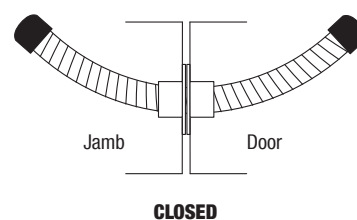

ZFLEX CONCEALED DOOR LOOPS

Whereas typical flexible door loops are surface mounted and remain constantly visible, the patented ZFLEX-C uniquely slides into the door and frame completely concealing itself when the door is closed. Designed essentially for hollow metal doors, the ZFLEX-C is a low cost method of having concealed power transfer from the frame to the door. Designed for continuous and butt hinge applications the ZFLEX-C's aesthetic appeal will benefit retrofits and new installations alike.

Stocked with silver anodised aluminium end caps, the ZFLEX-C is 152mm long offering up to 180° opening when used with standard butt hinges. Also available in the range to special order is the standard unit with black end caps, a model with one end fixed for installations with a solid / filled frame and finally extended patterns for pivot doors. All options can be supplied with silver or black end caps.

To fit this product it will be necessary to drill 16mm diameter holes in the edge of the door and the frame stop. Please ensure that the hole in the door does not compromise the structural integrity of the door. It will be necessary to select a location in the frame that avoids the ZFLEX-C making contact with any reinforcement or anchoring brackets in the frame. The electrical wire must slide freely within the armoured cable to avoid flexing and straining.

- Concealed door loop.
- Standard finish silver aluminium.
- Also available in black finish.
- Designed for hollow metal doors.
- Electrical wire slides freely within the armoured cable.
- Durable finish.
- Easy Installation.
- Variable mounting locations.
- Special 6.4mm flexible armoured conduit.
- Up to 180° opening when used with standard hinges.
- 152mm long for use with butt hinges.
- 305mm long for use with pivots, one side extended.
- 457mm long for use with pivots, both sides extended.