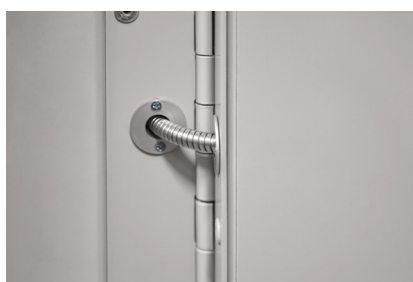

DOOR HALF OPEN