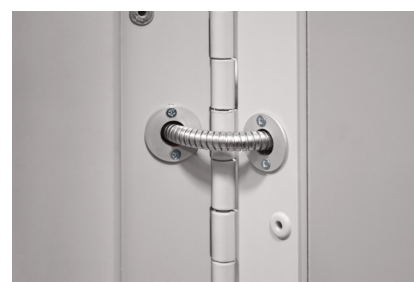

DOOR FULLY OPEN

All products usually available ex-stock except those marked with *. Call for lead time. Additional manufacturers carriage charges may apply for * items. No charge for split boxes, but please try to order boxed quantity multiples where possible.