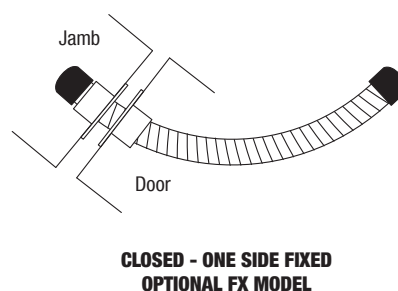

Stocked with silver anodised aluminium end caps, the ZFLEX-C is 152mm long offering up to 180° opening when used with standard butt hinges. Also available in the range to special order is the standard unit with black end caps, a model with one end fixed for installations with a solid / filled frame and finally extended patterns for pivot doors. All options can be supplied with silver or black end caps.

To fit this product it will be necessary to drill 16mm diameter holes in the edge of the door and the frame stop. Please ensure that the hole in the door does not compromise the structural integrity of the door. It will be necessary to select a location in the frame that avoids the ZFLEX-C making contact with any reinforcement or anchoring brackets in the frame. The electrical wire must slide freely within the armoured cable to avoid flexing and straining.

- Concealed door loop.
- Standard finish silver aluminium.
- Also available in black finish.
- Designed for hollow metal doors.
- Electrical wire slides freely within the armoured cable.
- Durable finish.
- Easy Installation.
- Variable mounting locations.
- Special 6.4mm flexible armoured conduit.
- Up to 180° opening when used with standard hinges.
- 152mm long for use with butt hinges.
- 305mm long for use with pivots, one side extended.
- 457mm long for use with pivots, both sides extended.

FOR DOORS HUNG ON STANDARD BUTT HINGES, 152MM LONG		
REF	DESCRIPTION	BOX QTY
ZFLEX-C-ALU	152mm length with silver anodised aluminium finish end caps	10
ZFLEX-C-BLK	152mm length with black finish end caps	10
ZFLEX-C-ALU-FX*	152mm length with silver anodised aluminium finish end caps (1 side fixed to create complete concealment in the opposing side)	10
ZFLEX-C-BLK-FX*	152mm length with black finish end caps (1 side fixed to create complete concealment in the opposing side)	10

FOR DOORS MOUNTED ON PIVOTS, 305MM AND 457MM LONG		
REF	DESCRIPTION	BOX QTY
ZFLEX-C-ALU-EXT*	305mm length with silver anodised aluminium finish end caps, door side fixed, frame side extended	10
ZFLEX-C-BLK-EXT*	305mm length with black finish end caps, door side fixed, frame side extended	10
ZFLEX-C-ALU-EXT2*	457mm length with silver anodised aluminium finish end caps, door side fixed, both sides extended	10
ZFLEX-C-BLK-EXT2*	457mm length with black finish end caps, door side fixed, both sides extended	10