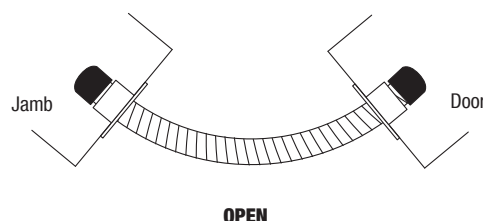

ZFLEX CONCEALED DOOR LOOPS

Whereas typical flexible door loops are surface mounted and remain constantly visible, the patented ZFLEX-C uniquely slides into the door and frame completely concealing itself when the door is closed. Designed essentially for hollow metal doors, the ZFLEX-C is a low cost method of having concealed power transfer from the frame to the door. Designed for continuous and butt hinge applications the ZFLEX-C's aesthetic appeal will benefit retrofits and new installations alike.

Stocked with silver anodised aluminium end caps, the ZFLEX-C is 152mm long offering up to 180° opening when used with standard butt hinges. Also available in the range to special order is the standard unit with black end caps, a model with one end fixed for installations with a solid / filled frame and finally extended patterns for pivot doors. All options can be supplied with silver or black end caps.

To fit this product it will be necessary to drill 16mm diameter holes in the edge of the door and the frame stop. Please ensure that the hole in the door does not compromise the structural integrity of the door. It will be necessary to select a location in the frame that avoids the ZFLEX-C making contact with any reinforcement or anchoring brackets in the frame. The electrical wire must slide freely within the armoured cable to avoid flexing and straining.

- Concealed door loop.
- Standard finish silver aluminium.
- Also available in black finish.
- Designed for hollow metal doors.
- Electrical wire slides freely within the armoured cable.
- Durable finish.
- Easy Installation.
- Variable mounting locations.
- Special 6.4mm flexible armoured conduit.
- Up to 180° opening when used with standard hinges.
- 152mm long for use with butt hinges.
- 305mm long for use with pivots, one side extended.
- 457mm long for use with pivots, both sides extended.