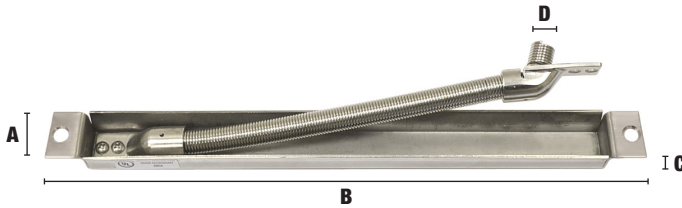

STAINLESS STEEL POWER TRANSFER UNITS

- Power transfer units provide means for running electrical wires from the frame to the door in a secure and discreet manner.
- US32D stainless steel housing and spring conduit. All components and screws Grade 304 stainless steel.
- Fully concealed when door is in closed position. Fully morticed channel.
- 12mm diameter flexible stainless steel spring conduit.
- UL Listed in the USA.
- Designed for low voltage use only. 30 VAC, 42.5 VDC, 10 WATTS maximum.
- ZPT105 and ZPTR105 allow for maximum door opening of 105 degrees.
- ZPT180 and ZPTR180 allow for maximum door opening of 180 degrees.
- ZPT105 and ZPT180 have channel with square ends.
- ZPTR105 and ZPTR180 have channel with radius ends.
- Optional security brackets available ref ZPTS105 and ZPTS180 to prevent tampering when the door is in the closed position.

SQUARE

RADIUS

REF	DIM. A	DIM. B	DIM. C	DIM. D
ZPT105	27mm	290mm	18mm	12mm
ZPT180	27mm	510mm	18mm	12mm

ZPT105

Stainless steel power transfer.
Grade 304 stainless steel.
Square corners.
Body size 290mm high x 27mm wide x 18mm deep.
Flexible stainless steel conduit 12mm external diameter.
Maximum door opening 105 degrees.
(Box Qty 1)

ZPT180

Stainless steel power transfer.
Grade 304 stainless steel.
Square corners.
Body size 510mm high x 27mm wide x 18mm deep.
Flexible stainless steel conduit 12mm external diameter.
Maximum door opening 180 degrees.
(Box Qty 1)

ZPTR105

Stainless steel power transfer.
Grade 304 stainless steel.
Radius corners.
Body size 290mm high x 27mm wide x 18mm deep.
Flexible stainless steel conduit 12mm external diameter.
Maximum door opening 105 degrees.
(Box Qty 1)