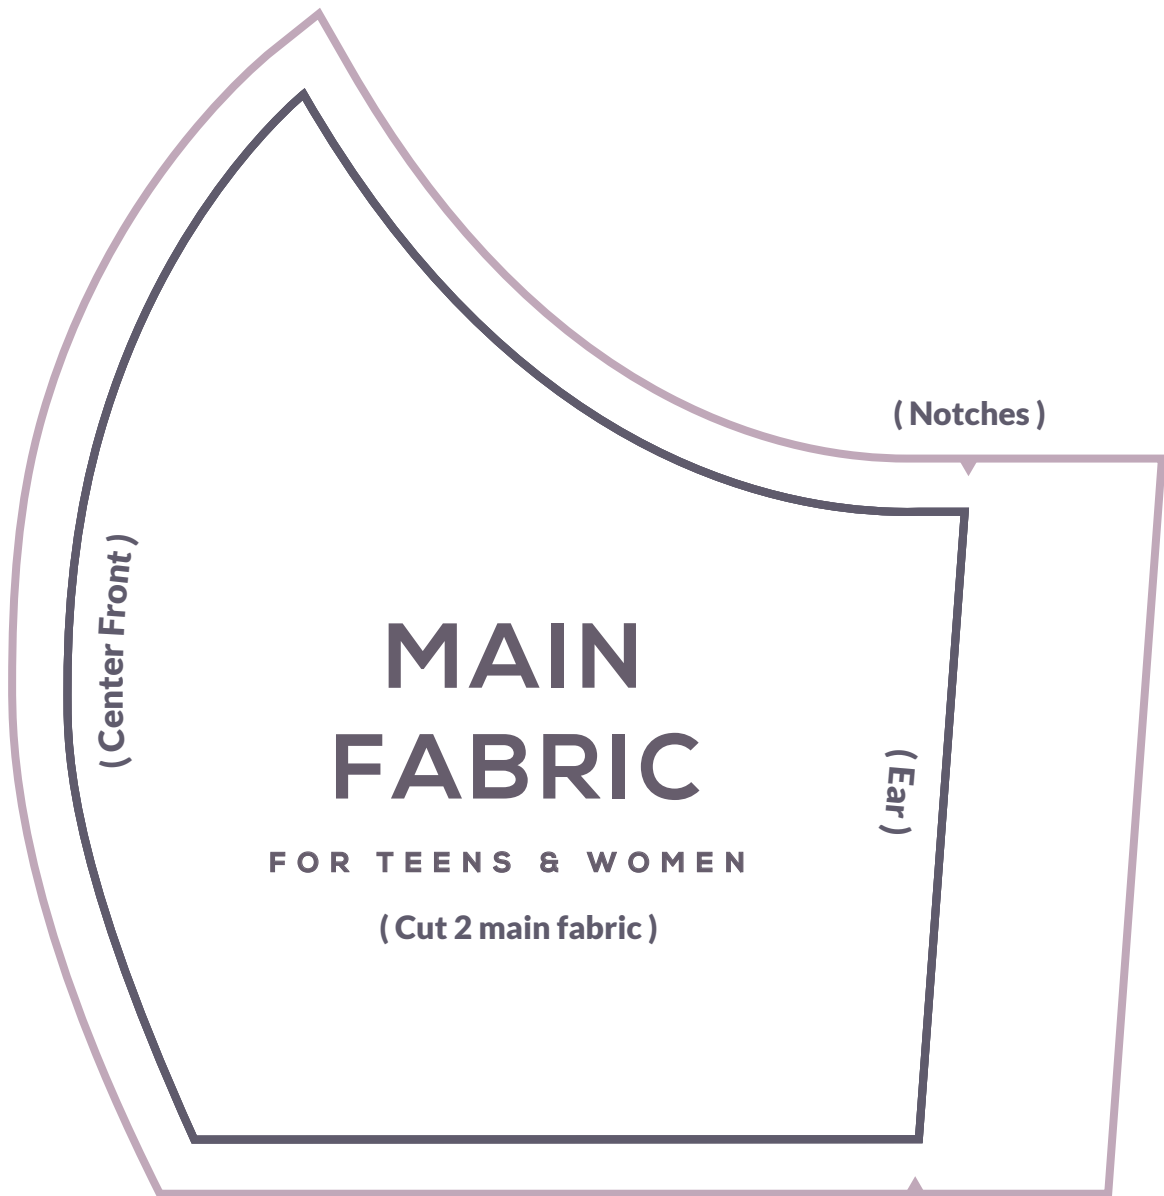

# FACE MASK

— *pattern* —

FROM ELESTORY

**MAIN  
FABRIC**  
FOR TEENS & WOMEN  
(Cut 2 main fabric)

Please check your scale here after printing

# FACE MASK

— *pattern* —

FROM ELESTORY

2"

Please check your scale here after printing