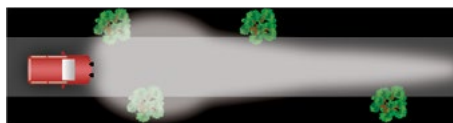

MODULAR FILTER SYSTEM

SUITABLE FOR LIGHTFORCE DRIVING LIGHTS

								
		CLEAR Spot supplied as standard	YELLOW Fog, Silt, Haze & Dust	CRYSTAL BLUE Increased Clarity	BLUE Snow, Rain & Sea Spray	AMBER Offroad, Silt, Haze & Dust	BLACK (Solid Opaque) Protective	INFRA-RED Military, Police & Security
HTXMK2 230MM DRIVING LIGHTS	SPOT 230							
	COMBO 230							
GENESIS LED 210MM DRIVING LIGHTS	SPOT 210							
	COMBO 210							
	FLOOD 210							
VENOM LED 150MM DRIVING LIGHTS	SPOT 150							
	COMBO 150							
STRIKER LED 145MM DRIVING LIGHTS	SPOT							
	COMBO							
	FLOOD							
CLASSIC SERIES 140MM / 170MM / 240MM DRIVING LIGHTS	SPOT 140/170/240							
	COMBO 170/240							
	FLOOD 140/170							

SPOT FILTER

COMBO FILTER

FLOOD FILTER

LightFORCE®