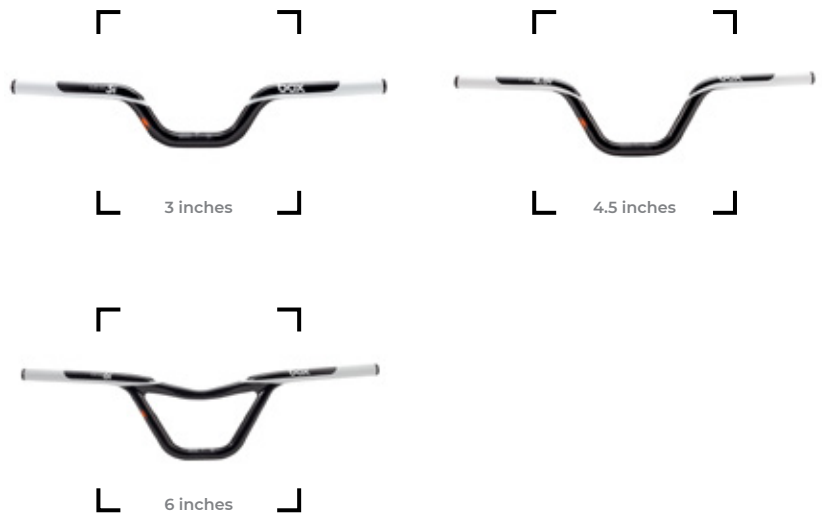

NUMBER PLATE VISUAL GUIDE

SIZE BREAKDOWN

SMALL PLATE

[Box Two]
Number Plate

Dimensions: 6.5 x 9in
Weight: 73g // 2.57oz

LARGE PLATE

[Box Two]
Number Plate

Dimensions: 8.25 x 9.5in
Weight: 95g // 3.35oz

CRUISER BARS 5.5" AND BELOW - SMALL PLATE

[Hex Lab]
Carbon OS 28.6mm Handlebar
Available Sizes: 4.5in // 6in

KIDS BARS 2" - 5.5" - SMALL PLATE

[Box One]
Carbon 22.2mm Handlebars
Available Sizes: 3in // 4.5in // 6in

ADULT BARS 6" AND ABOVE - LARGE PLATE

[Box One]
Cromo Triple Taper Flat Handlebar
Available Sizes: 8in // 8.5in

[Box One]
Cromo Triple Taper Handlebar
Available Sizes: 5.5in // 6.5in // 7.5in // 8in // 8.5in

[Box One]
Alloy Triple Taper Handlebar
Available Sizes: 6in // 6.5in // 7in