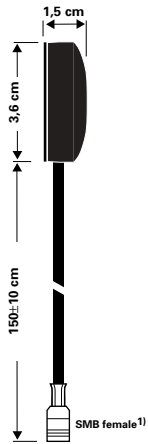

GPS antennas

GPS 5 M

GPS-Ceramics Patch antenna, for Car Navigation and Telematic Systems, magnetic

Ord. code 602 349-001