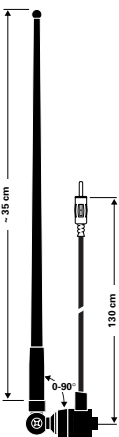

HIT AUTA 35 GA

Universal fender antenna

Ord. code 602 305-001