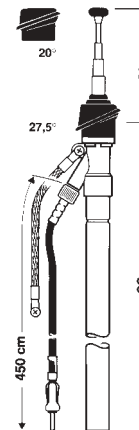

AUTA 4000 F 419 L

Special antenna (rear mounting)

MERCEDES BENZ: W 201 Lim.
→ 04.87
W 123 Lim.

Ord. code 920 514-011

Replacement antenna:
AUTA 4091 LF, Ord. code 920 986-011