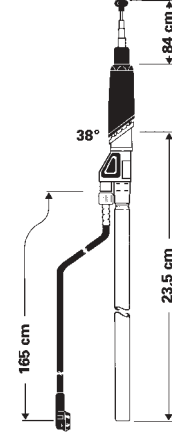

AUTA 3175 K 909

Special antenna (front mounting)

VW: Bus/Transporter T4 09.90 →

Ord. code 921 612-002

Impedance 75 Ω, with condenser