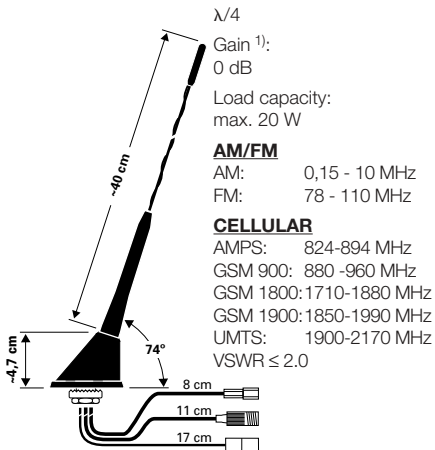

Cellular antennas

MCA 9 18 V FLEX

Sportflex roof mounted antenna
Multi band + radio

Ord. code 921 767-003

Replacement rod Ord. code 823 869-001