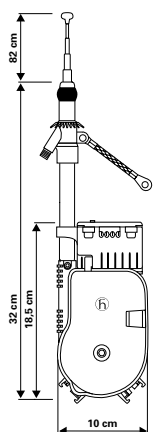

AUTA 6000 KE-F 474

Special antenna ²⁾
(rear mounting)

MERCEDES BENZ: W 202

Ord. code 921 601-001

Replacement mast
Ord. code 823 112-111 (code 11)