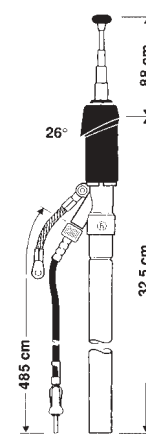

AUTA 4000 F 712 L

Special antenna (rear mounting)

OPEL: Astra Limousines

Ord. code 921 420-001

Replacement antenna:
AUTA 4091 LF, Ord. code 920 986-011