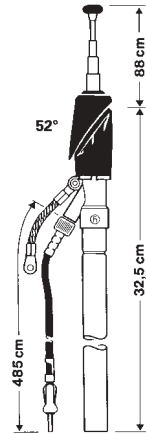

AUTA 4000 F 710 L

Special antenna (rear mounting)

OPEL: Omega, Senator 09.87 → Vectra Limousines

Ord. code 920 972-001

Replacement antenna:
AUTA 4091 LF, Ord. code 920 986-011