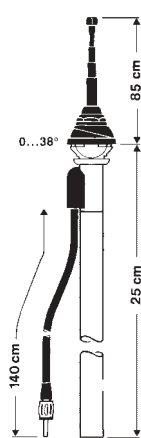

HIT AUTA 770 BW

Universal antenna (front mounting)

0 - 38° bodywork slope

Ord. code 921 062-005

Telescope black anodized