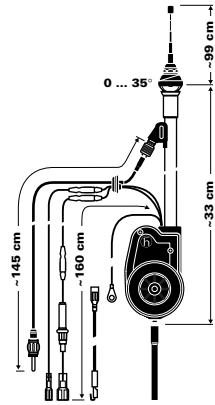

HIT AUTA 2040 SW

Universal antenna
(front mounting)²⁾
Telescope black anodized
0 - 35° bodywork slope

Ord. code 921 738-002

Replacement mast (black anodized)
Ord. code 823 674-002