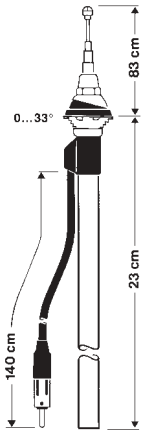

HIT-Retractable antennas

HIT AUTA 650 S

Universal antenna (front mounting)

0 - 33° bodywork slope

Ord. code 921 020-001