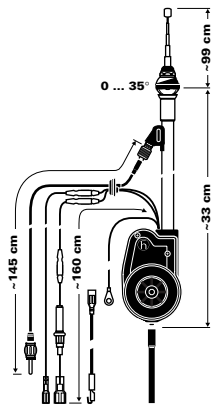

HIT Automatic antennas

HIT AUTA 2040

Universal antenna
(front mounting)²⁾
Telescope stainless steel
0 - 35° bodywork slope

Ord. code 921 738-001

Replacement mast
Ord. code 823 674-001