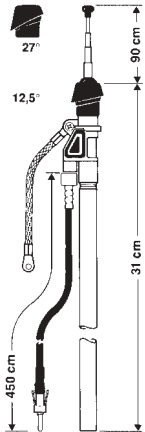

Retractable antennas

AUTA 3100 F 217

Special antenna (rear mounting)

AUDI: Limousinen:
80 08.78 →
A 4
100 09.76 → 11.90
200

Ord. code 921 210-002