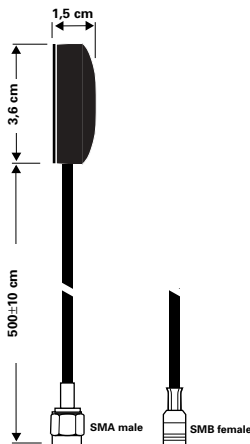

GPS 5 M/5.0/SMAm GPS 5 M/5.0/SMBf

GPS-Ceramics Patch antenna, for Car Navigation and Telematic Systems, magnetic

Ord. code 602 349-003
Ord. code 602 349-002

Gain: 2 dBic
Amplification: 26 dB
Voltage supply:
3 V – 5 V ± 0,5 V DC

GPS 5 S

GPS-Ceramics Patch antenna, for Car Navigation and Telematic Systems, screwable

Ord. code 602 351-001