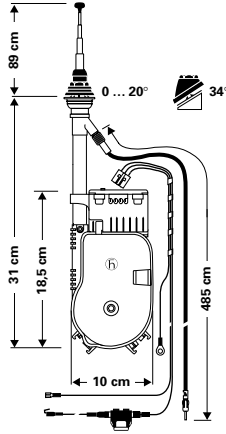

AUTA 6000 KE 14

Universal antenna
(rear mounting)

0 - 20° and 34° bodywork slope²⁾

Ord. code 921 386-001

Replacement mast
Ord. code 820 902-105 (code 05)