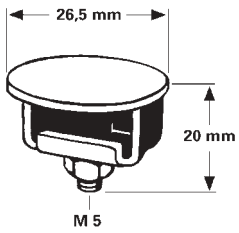

Accessories

AUTA 10

Aperture cover

For bodywork apertures
Ø 18 - 24 mm

Ord. code 922 731-000