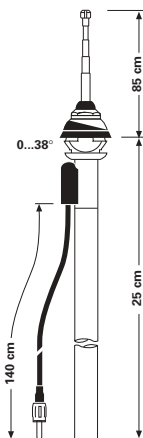

HIT AUTA 770 B

Universal antenna (front mounting)

0 - 38° bodywork slope

Ord. code 921 060-004