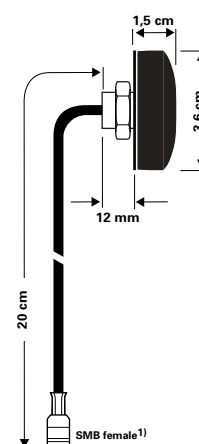

GPS antennas

GPS 5 M

GPS-Ceramics Patch antenna, for Car Navigation and Telematic Systems, magnetic

Ord. code 602 349-001

Gain: 2 dBic
Amplification: 26 dB
Voltage supply:
3 V – 5 V ± 0,5 V DC

GPS 5 M/5.0/SMAm GPS 5 M/5.0/SMBf

GPS-Ceramics Patch antenna, for Car Navigation and Telematic Systems, magnetic

Ord. code 602 349-003
Ord. code 602 349-002

Gain: 2 dBic
Amplification: 26 dB
Voltage supply:
3 V – 5 V ± 0,5 V DC

GPS 5 S

GPS-Ceramics Patch antenna, for Car Navigation and Telematic Systems, screwable

Ord. code 602 351-001

Gain: 2 dBic
Amplification: 26 dB
Voltage supply:
3 V – 5 V ± 0,5 V DC

GPS 9 16 V FLEX

GPS-, Cellular-Roof mounted antenna for Car Navigation and Telematic Systems, screwable

Ord. code 602 365-001

Replacement rod Ord. code 602 347-001

GPS Gain: typ. 2 dBic Amplification: 24 dB Voltage supply: 3 - 5 VDC (remote fed)	CELLULAR Gain: typ. 0 dB AMPS: 824-894 MHz GSM 900: 880 -960 MHz GSM 1800:1710-1880 MHz GSM 1900:1850-1990 MHz UMTS: 1900-2170 MHz

GPS 2400 CELLULAR/FME

Combined Roof mounted antenna for Car Navigation and Telematic Systems

Ord. code 602 392-001

GPS Gain: 2 dBic typ Amplification: 24 dB ±4 dB Voltage supply: 3 - 5 VDC	WLAN Frequency: 2400 - 2484 MHz Gain: 0 dB
CELLULAR AMPS: 824-894 MHz GSM 900: 880 -960 MHz GSM 1800:1710-1880 MHz UMTS: 1900-2170 MHz Gain: 0 dB	

GPS 400 V FLEX

Combined Roof mounted antenna for Car Navigation and Telematic Systems

Ord. code 602 395-001

GPS Gain: 2 dBic typ Amplification: 24 dB ±4 dB Voltage supply: 3 - 5 VDC	TETRA Gain: 5,1 dBi typ.