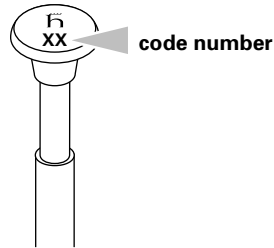

Replacement masts for Automatic antennas

The mast of Hirschmann automatic antennas can be replaced without removing the antenna.

In the case of the AUTA 6000 KE ... and AUTA 6000 EL ... series, the correct replacement model can easily be determined from the code number on the button at the top of the mast.