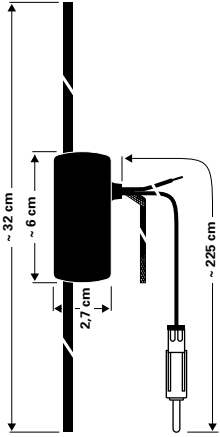

Roof mounted and short-rod antennas

HIT AUTA 60 EL

Universal window aerial

Ord. code 602 306-001