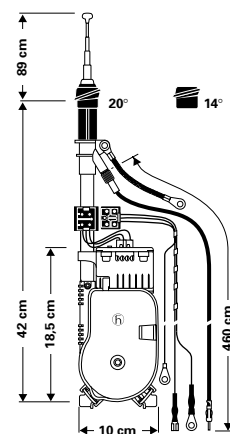

AUTA 6000 KE-F 467

Special antenna
(rear mounting)

MERCEDES BENZ: C 126, W 126

Ord. code 921 488-001

Replacement mast
Ord. code 820 902-103 (code 03)