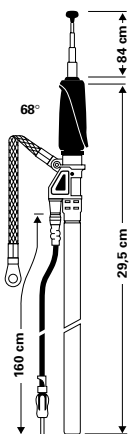

AUTA 3400 F 910

Special antenna (front mounting)

VW: Golf III 08.91 →
Vento

Ord. code 921 418-001

Impedance 150 Ω