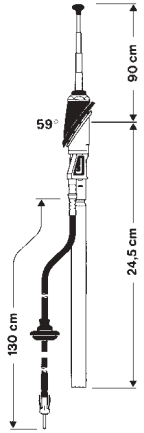

Retractable antennas

AUTA 2400 C 908

Special antenna (front mounting)

VW: Passat B 3 04.88 →

Ord. code 921 240-001

Impedance 150 Ω