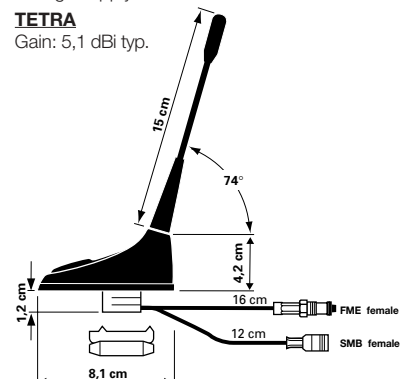

GPS 400 V FLEX

Combined Roof mounted antenna for Car Navigation and Telematic Systems

Ord. code 602 395-001

GPS Gain: 2 dBic typ Amplification: 24 dB ±4 dB Voltage supply: 3 - 5 VDC	TETRA Gain: 5,1 dBi typ.