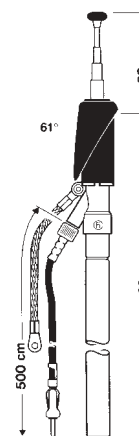

AUTA 4000 F 458 L

Special antenna (rear mounting)

MERCEDES BENZ: S 124 T-Lim.
→ 03.96

Ord. code 921 054-001

Replacement antenna:
AUTA 4091 LF, Ord. code 920 986-011