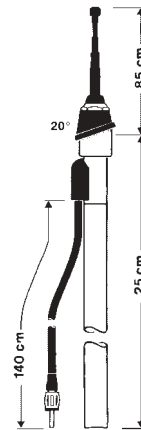

HIT AUTA 690 BW

Universal antenna (front mounting)

20° bodywork slope

Ord. code 921 058-004

Telescope black anodized