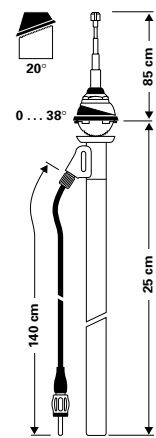

HIT AUTA 781

Universal antenna (front mounting)

20° bodywork slope
0 - 38° bodywork slope

Ord. code 921 739-001

HF-cable with screw connection