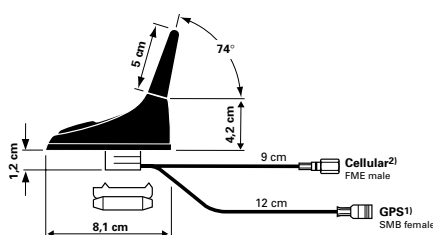

GPS 9 16 V FLEX

GPS-, Cellular-Roof mounted antenna for Car Navigation and Telematic Systems, screwable

Ord. code 602 365-001

Replacement rod Ord. code 602 347-001

GPS Gain: typ. 2 dBic Amplification: 24 dB Voltage supply: 3 - 5 VDC (remote fed)	CELLULAR Gain: typ. 0 dB AMPS: 824-894 MHz GSM 900: 880 -960 MHz GSM 1800:1710-1880 MHz GSM 1900:1850-1990 MHz UMTS: 1900-2170 MHz