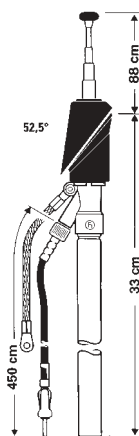

AUTA 4000 F 457 L

Special antenna (rear mounting)

MERCEDES BENZ: C 124 Coupés,
W 124 Lim.
08.88 → 05.95

Ord. code 921 174-001

Replacement antenna:
AUTA 4091 LF, Ord. code 920 986-011