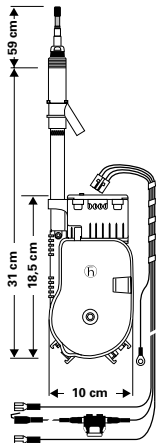

900 MHz

MCA 4690

Automatic antenna

Ord. code 921 626-001

Without duplexer and antennae head parts ²⁾
Replacement mast Ord. code 822 638-011

$5/4\lambda + \lambda/2$
Gain ¹⁾:
2 dB
Load capacity:
max. 20 W
Emission:
880 - 915 MHz,
VSWR $\leq 1,5$
Reception:
925 - 960 MHz,
VSWR $\leq 2,0$