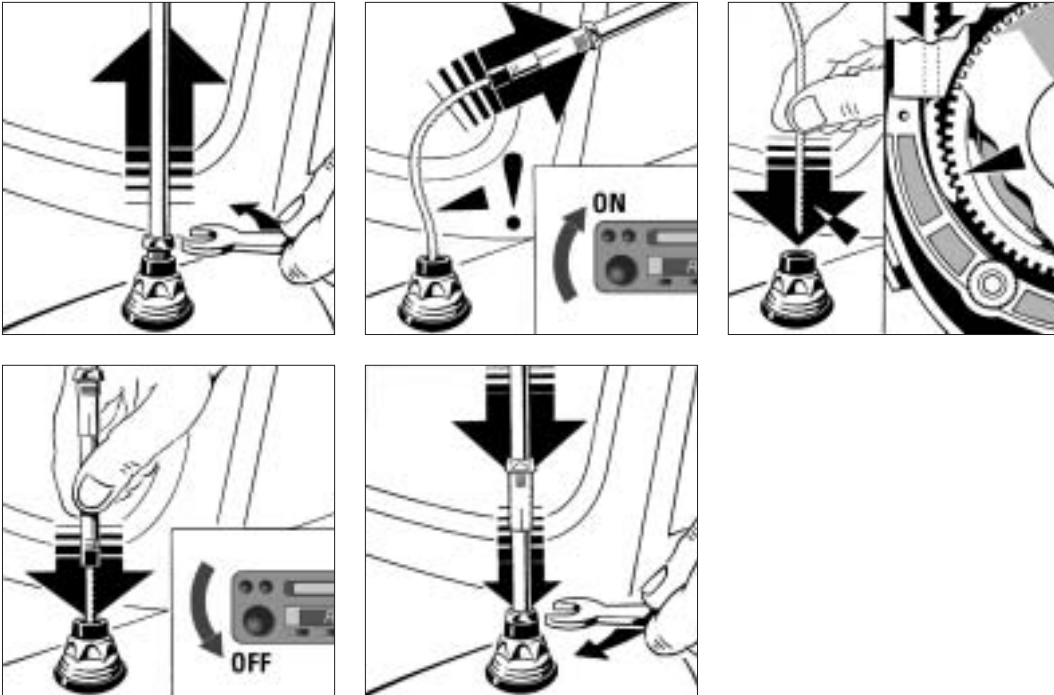

Installation of the replacement mast into the antennas AUTA 6000 KE ... and AUTA 6000 EL ...