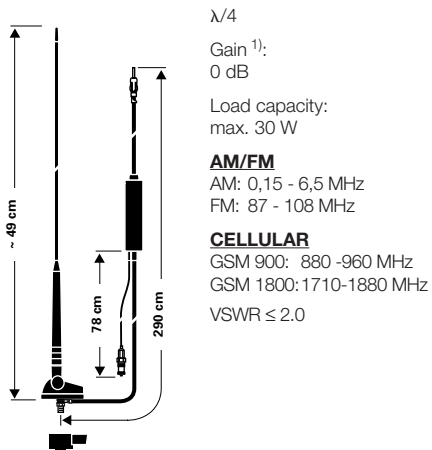

MCA 18 90 KOMBI

Roof mounted antenna
(front mounting)
Multi band + radio
especially for French, Italian cars
and FORD

Ord. code 602 319-001

Replacement rod Ord. code 602 320-001