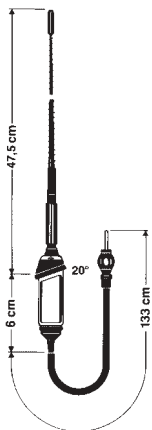

HIT AUTA 3000 FLEX

Universal short-rod antenna²⁾

Black glassfibre rod

Ord. code 921 186-002

Replacement rod
Ord. code 822 137-001