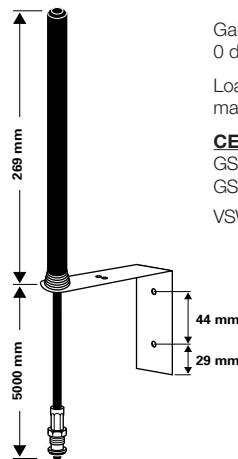

MCA 18 90 STAT

Outdoor antenna
for fix wall mount

Ord. code 602 341-001

Gain ¹⁾:
0 dB

Load capacity:
max. 30 W

CELLULAR

GSM 900: 880 -960 MHz
GSM 1800: 1710-1880 MHz
VSWR ≤ 2.0