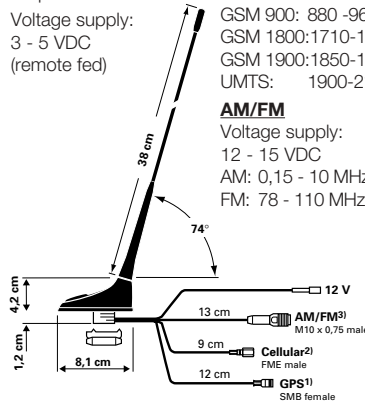

GPS

Gain: typ. 2 dBiC
Amplification: 24 dB
Voltage supply: 3 - 5 VDC (remote fed)