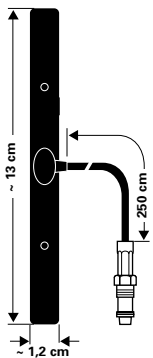

MCA 18 90 STRIPE

Patch antenna

Ord. code 602 335-001

Re-use kit Ord. code 602 362-001

Gain ¹⁾:
0 dB (900 MHz)
0 dB (1800 MHz)

Load capacity:
max. 30 W

CELLULAR

AMPS: 824-894 MHz
GSM 900: 880 -960 MHz
GSM 1800: 1710-1880 MHz
GSM 1900: 1850-1990 MHz
UMTS: 1900-2170 MHz
VSWR ≤ 2.0