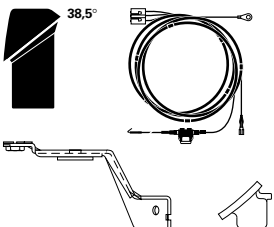

AUTA 74 F W 210

Mounting kit

MERCEDES BENZ: W 210
E-Class-Limousines 06.95 →

Ord. code 823 417-001

For basic model AUTA 6000 KE-F 10