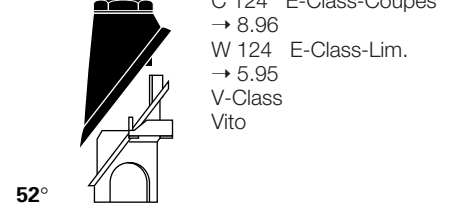

### MCA 45 ACW 124

Special antenna head

For MCA ...

4570, 4571, 4590, 4670, 4690, 4 01 70,  
2 01 70, 2 41 70, 7 40 99, 7 41 98,  
9 15 41, 9 17 41

**Ord. code 822 857-003**

MERCEDES BENZ: A 124 E-Class-Cabrios  
→ 97  
C 124 E-Class-Coupés  
→ 8.96  
W 124 E-Class-Lim.  
→ 5.95  
V-Class  
Vito