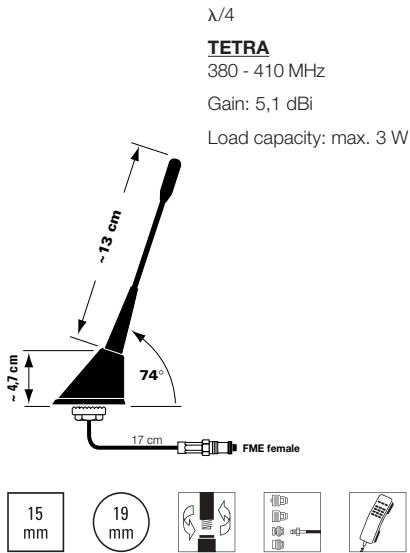

TETRA and WLAN/BLUETOOTH antennas

MCA 400 V FLEX

Roof mounted antenna

Ord. code 602 397-001