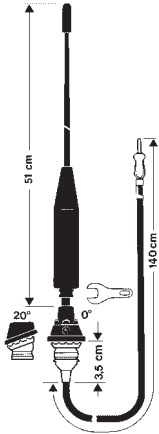

Roof mounted and short-rod antennas

AUTA 51

Universal roof mounted antenna

Black glassfibre rod
Trucks, buses, off-road cars

Ord. code 920 902-001

Replacement rod
Ord. code 821 352-001