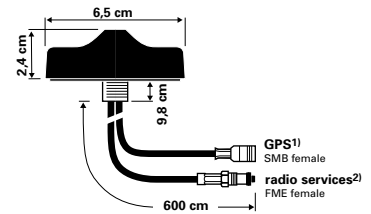

Radio services

Frequency range:
68-86 MHz/144-176 MHz/
380-470 MHz/410-430 MHz/
450-470 MHz/880-960 MHz/
1710-1880 MHz