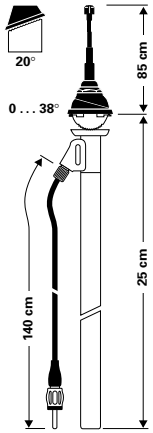

### HIT AUTA 781 SW

Universal antenna (front mounting)

20° bodywork slope  
0 - 38° bodywork slope

**Ord. code 921 739-003**

HF-cable with screw connection  
Telescope black anodized

for 20°      for 0...38°