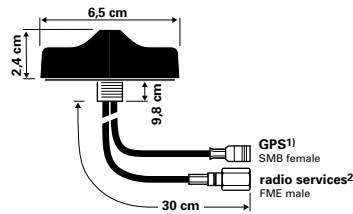

Radio services

Frequency range:
68-86 MHz/144-176 MHz/
380-470 MHz/410-430 MHz/
450-470 MHz/880-960 MHz/
1710-1880 MHz