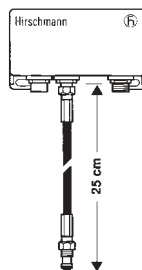

**TELESCOPE**

Replacement mast

For MCA 4590 and MCA 4690

Ord. code 822 638-011

**AP 9012/11**

Antenna duplexer (900 MHz + radio)

For MCA 9 17 41 and MCA 4690

Ord. code 822 587-001