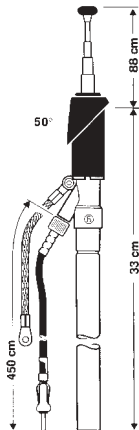

AUTA 4000 F 410 L

Special antenna (rear mounting)

MERCEDES BENZ: W 124 Lim.
→ 08.88

Ord. code 920 772-001

Replacement antenna:
AUTA 4091 LF, Ord. code 920 986-011