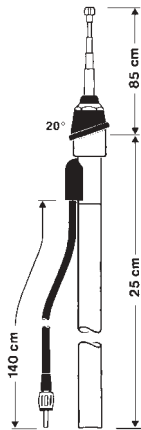

HIT AUTA 690 B

Universal antenna (front mounting)

20° bodywork slope

Ord. code 921 056-008