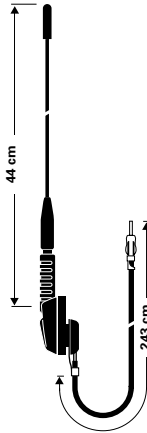

AUTA 91 TOP

Universal roof mounted antenna ¹⁾

Black INOX rod

Ord. code 920 944-005

Replacement rod
Ord. code 821 511-003