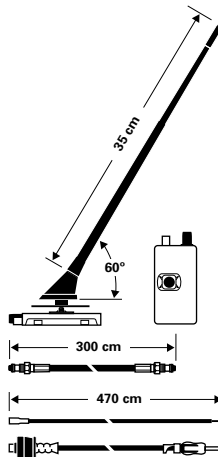

$\lambda/4 + \lambda/2$
Gain ¹⁾:
0 dB
Load capacity:
max. 30 W
Emission:
880 - 915 MHz,
VSWR $\leq 1,5$
Reception:
925 - 960 MHz,
VSWR $\leq 2,5$

TELESCOPE

Replacement mast

For MCA 4590 and MCA 4690

Ord. code 822 638-011

AP 9012/11

Antenna duplexer (900 MHz + radio)

For MCA 9 17 41 and MCA 4690

Ord. code 822 587-001

Load capacity:
max. 20 W

¹⁾ ref. to a quarterwave antenna, centre roof
³⁾ if antenna head AUTA 4220 is used, see p. 34

²⁾ Antenna head parts see p. 34 - 36
⁴⁾ duplexer AP 9012/11 necessary