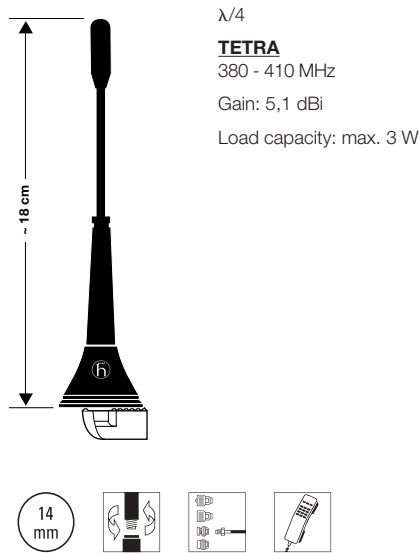

MCA 4080 FLEX

Roof mounted antenna

Ord. code 602 394-001