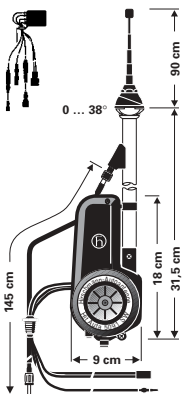

HIT AUTA 5091 SW

like HIT AUTA 5091
Telescope black anodized

Ord. code 921 010-001

Replacement mast (black anodized)
Ord. code 821 362-011