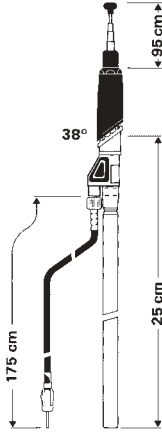

AUTA 3100 C 909

Special antenna (front mounting)

VW: Bus/Transporter T4 09.90 →

Ord. code 921 400-002

Impedance 150 Ω