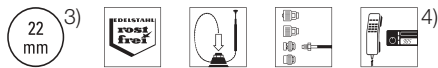

900 MHz

MCA 4690

Automatic antenna

Ord. code 921 626-001

Without duplexer and antennae head parts ²⁾
Replacement mast Ord. code 822 638-011

$5/4\lambda + \lambda/2$
Gain ¹⁾:
2 dB
Load capacity:
max. 20 W
Emission:
880 - 915 MHz,
VSWR $\leq 1,5$
Reception:
925 - 960 MHz,
VSWR $\leq 2,0$

MCA 9 16 V FLEX

Sportflex roof mounted antenna
900 MHz + radio

Discontinued

Ord. code 921 461-001

Replacement rod Ord. code 822 792-011

$\lambda/4 + \lambda/2$
Gain ¹⁾:
0 dB
Load capacity:
max. 30 W
Emission:
880 - 915 MHz,
VSWR $\leq 1,5$
Reception:
925 - 960 MHz,
VSWR $\leq 2,5$

TELESCOPE

Replacement mast

For MCA 4590 and MCA 4690

Ord. code 822 638-011

AP 9012/11

Antenna duplexer (900 MHz + radio)

For MCA 9 17 41 and MCA 4690

Ord. code 822 587-001

Load capacity:
max. 20 W

¹⁾ ref. to a quarterwave antenna, centre roof
³⁾ if antenna head AUTA 4220 is used, see p. 34

²⁾ Antenna head parts see p. 34 - 36
⁴⁾ duplexer AP 9012/11 necessary