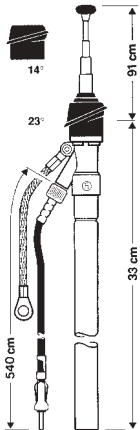

Retractable antennas

AUTA 4000 F 317 L

Special antenna (rear mounting)

BMW: 3.. (E30) Lim./Cab.
11.82 → 90/10.92
BMW: 5.. (E28) 06.81 → 87

Ord. code 920 936-011

Replacement antenna:
AUTA 4091 LF, Ord. code 920 986-011