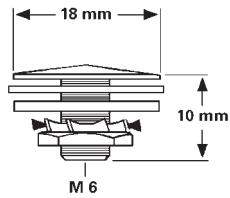

AUTA 30

Aperture cover

For bodywork apertures
Ø 12 - 16 mm

Ord. code 923 957-000