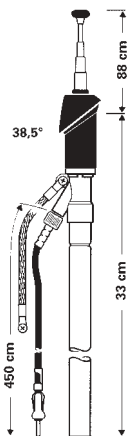

AUTA 4000 F 420 L

Special antenna (front mounting)

MERCEDES BENZ: W 201
05.87 →

Ord. code 921 172-001

Replacement antenna:
AUTA 4091 LF, Ord. code 920 986-011