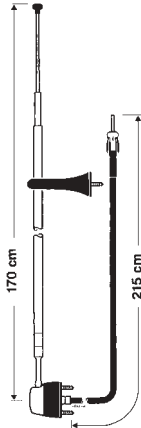

AUTA 360 KB

Universal antenna

MERCEDES BENZ: LP 709 ... 1113,
1013 ... 2632

MAN: 19.281 etc.

Ord. code 920 430-001

Replacement mast: Ord. code 821 061-011