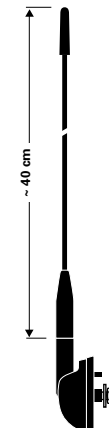

HIT AUTA 40 FO

Special roof mounted antenna

FORD

Ord. code 602 301-001

¹⁾ mounting from outside