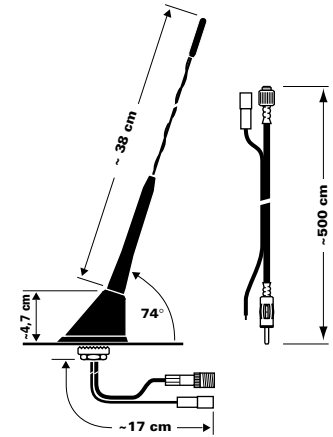

HIT AUTA 16 V FLEX

Universal roof mounted antenna
Replacement model for ex-factory fitted antenna

AM/FM pre-amplifier
Anti-noise-rod

Ord. code 921 768-001

Replacement rod
Ord. code 823 870-001