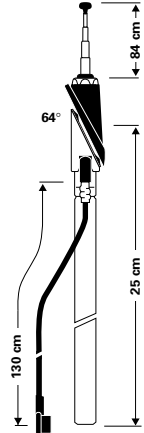

### AUTA 2675 K 904

Special antenna (front mounting)

MAN: 6.90, 8.90, 8.136, 9.136,  
10.136 → 95  
VW-LT: 28, 31, 35, 40, 45, 50, 55  
→ 06.96

**Ord. code 921 604-001**

Impedance 75 Ω with condenser

16 x 40 mm