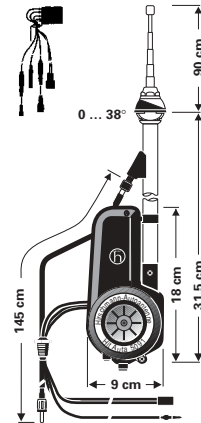

HIT AUTA 5091

Universal antenna
(front mounting)²⁾
0 - 38° bodywork slope¹⁾

Ord. code 921 008-001

Replacement mast
Ord. code 820 764-011