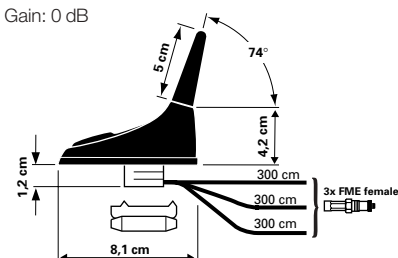

GPS 2400 CELLULAR/FME

Combined Roof mounted antenna for Car Navigation and Telematic Systems

Ord. code 602 392-001

GPS Gain: 2 dBic typ Amplification: 24 dB ±4 dB Voltage supply: 3 - 5 VDC	WLAN Frequency: 2400 - 2484 MHz Gain: 0 dB
CELLULAR AMPS: 824-894 MHz GSM 900: 880 -960 MHz GSM 1800:1710-1880 MHz UMTS: 1900-2170 MHz Gain: 0 dB