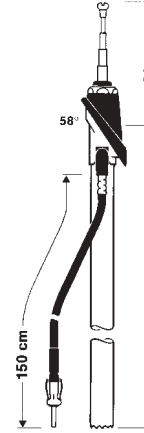

AUTA 1480 A

Universal antenna (front mounting)

VW: Beetle, Bus, Transp. → 08.90,
Passat 04.88 → 10.93
and other cars

Ord. code 923 450-022