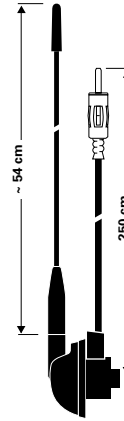

HIT AUTA 200

Universal roof mounted antenna

Black INOX rod

Ord. code 602 330-001