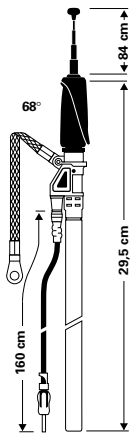

AUTA 3400 FM 910

Special antenna (front mounting)

VW: Golf III 08.91 →
Vento

Ord. code 921 468-001

Impedance 150 Ω
Mast black anodized