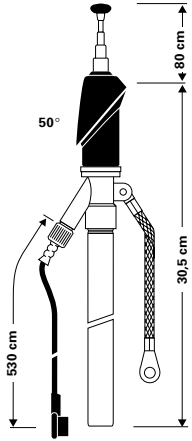

Retractable antennas

AUTA 4000 F 474 L

Special antenna (rear mounting)

MERCEDES BENZ: W 202 Lim.

Ord. code 921 608-001