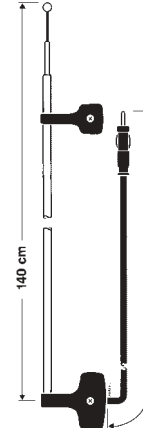

HIT AUTA 330

Universal antenna

Especially for Japanese cars

Ord. code 920 446-001