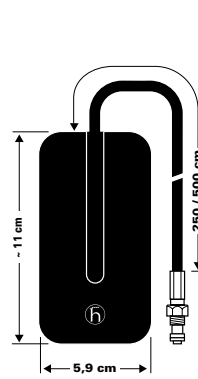

Gain ¹⁾:
0 dB (900 MHz)
0 dB (1800 MHz)

Load capacity:
max. 30 W

CELLULAR

GSM 900: 880 -960 MHz
GSM 1800: 1710-1880 MHz
VSWR ≤ 2.0