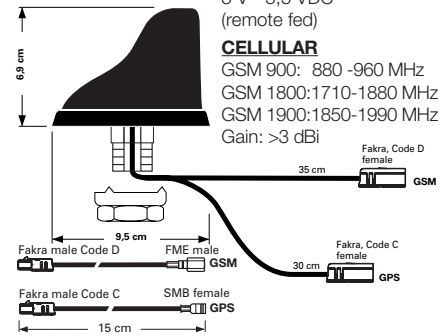

CELLULAR

GSM 900: 880 -960 MHz
GSM 1800: 1710-1880 MHz
GSM 1900: 1850-1990 MHz
Gain: >3 dBi