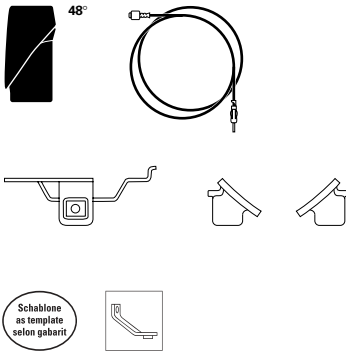

Automatic antennas

AUTA 74 F W 140

Mounting kit

MERCEDES BENZ: W 140 ¹⁾
S-Class-Limousines

Ord. code 822 890-001

For basic model AUTA 6000 KE-F 10