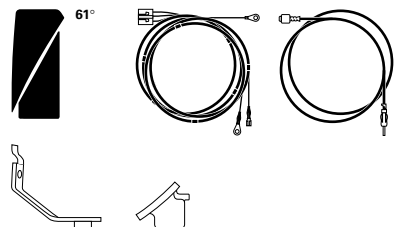

AUTA 74 F S 124

Mounting kit

MERCEDES BENZ: S 124
E-Class-T-Limousines → 03.96

Ord. code 822 895-001

For basic model AUTA 6000 KE-F 10