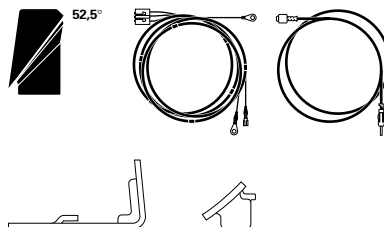

AUTA 74 F W 124/2

Mounting kit

MERCEDES BENZ: W 124
E-Class-Limousines 09.88 → 95

Ord. code 822 892-001

For basic model AUTA 6000 KE-F 10