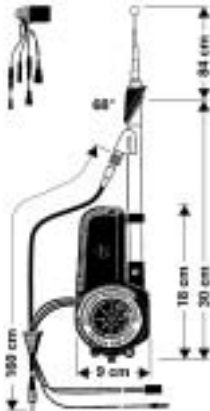

HIT AUTA 5091 A 910

Special antenna
(front mounting)

VW: Golf III, Vento 08.91 →

Ord. code 921 442-001

Replacement mast
Ord. code 822 965-001