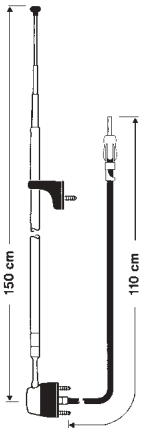

Pillar mount antennas / DAB antennas

AUTA 360 KA

Universal antenna

Limousines, caravans, off-road cars

Ord. code 922 948-041

Replacement mast: Ord. code 821 498-004