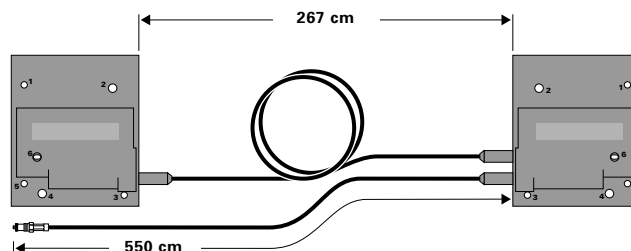

MCA 18 90 SF

Bumper antenna

Ord. code 921 762-001

Gain ¹⁾: 3 dB

Load capacity: max. 20 W

CELLULAR
AMPS: 824-894 MHz
GSM 900: 880 -960 MHz
GSM 1800: 1710-1880 MHz
GSM 1900: 1850-1990 MHz
VSWR $\leq$ 2.0