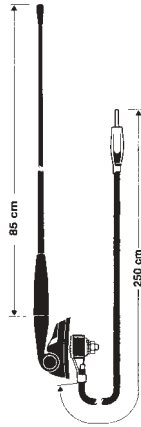

HIT AUTA 70 B

Universal roof mounted antenna

Black glassfibre rod

Ord. code 602 364-001