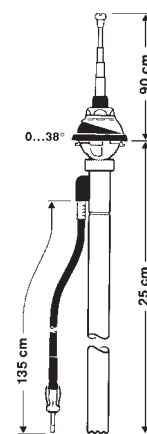

### AUTA 2670 A

Universal antenna (front mounting)

0 - 38° bodywork slope

Ord. code 920 624-011