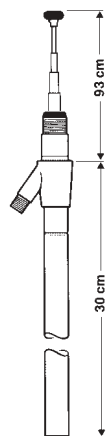

AUTA 4090 L

Replacement model

for models AUTA 4000 C ...

Ord. code 920 141-001