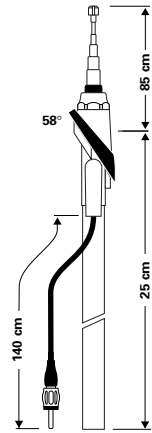

HIT AUTA 970 B

Universal antenna (front mounting)

58° bodywork slope

Ord. code 921 070-002

AUDI: Avant → 82; LANCIA: Delta → 92;
PEUGEOT: 104/204/304/404;
TOYOTA: Tercel, Celica Liftback;
VW: Beetle, Transporter/Bus → 08.90