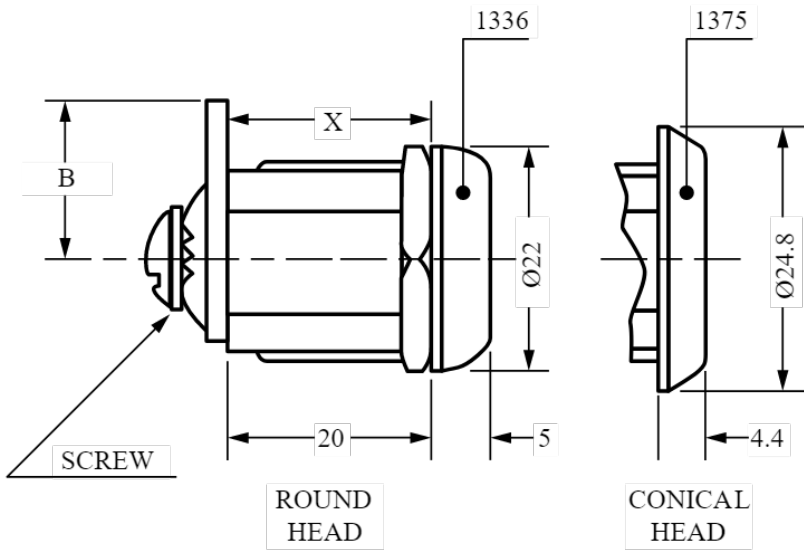

20mm Camlock 1336

Product Description

A wide range of 20mm Camlocks available in Bright Chrome, Chrome or Nickel.

- **Standard movements:** 1, 2, 3, 4, 5, 6, 7 (F350 1, 2, 3, 4 & 8)
- **Lock Combinations:** 80-2000
- **Standard finish:** Chrome
- **Fixing hole shape:** Double D
- M Keyed system supplied to order only
- **Dimension 'B' & 'X' Specification:** [See Cams](#)

Options

Product Code	Key Series	Combinations	Head Shape	Head Depth	Housing Fixing	Finish	Body Length	Head Width
1336	92 M	200	Round	5	Nut Fixing	Bright Chrome	20	22
1337	92 M	200	Round	5	Horseshoe Clip	Bright Chrome	20	22
1375	92 M	200	Conical	4.4	Nut Fixing	Chrome	20	24.8
1376	92 M	200	Conical	4.4	Horseshoe Clip	Chrome	20	24.8
1436	95-97 M	2000	Round	5	Nut Fixing	Bright Chrome	20	22
1437	95-97 M	2000	Round	5	Horseshoe Clip	Bright Chrome	20	22
1475	95-97 M	2000	Conical	4.4	Nut Fixing	Chrome	20	24.8
1476	95-97 M	2000	Conical	4.4	Horseshoe Clip	Chrome	20	24.8
2724	FS	80	Conical	4.4	Nut Fixing	Chrome	20	24.8
3875	2000 M	2000	Conical	4.4	Nut Fixing	Chrome	20	24.8
3876	2000 M	2000	Conical	4.4	Horseshoe Clip	Chrome	20	24.8
4775	93E M	500	Conical	4.4	Nut Fixing	Chrome	20	24.8
4776	93E M	500	Conical	4.4	Horseshoe Clip	Chrome	20	24.8
F350	9000 M	500	Conical	4.4	Nut Fixing	Nickel	20	24.8

Technical Drawing

FIXING HOLE SIZE