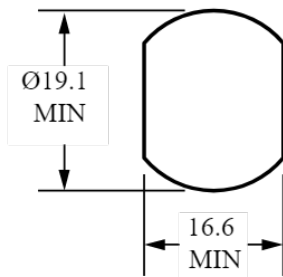

20mm Camlock 1336

Product Description

A wide range of 20mm Camlocks available in Bright Chrome, Chrome or Nickel.

- **Standard movements:** 1, 2, 3, 4, 5, 6, 7 (F350 1, 2, 3, 4 & 8)
- **Lock Combinations:** 80-2000
- **Standard finish:** Chrome
- **Fixing hole shape:** Double D
- M Keyed system supplied to order only
- **Dimension 'B' & 'X' Specification:** [See Cams](#)

Options

Product Code	Key Series	Combinations	Head Shape	Head Depth	Housing Fixing	Finish	Body Length	Head Width
1336	92 M	200	Round	5	Nut Fixing	Bright Chrome	20	22
1337	92 M	200	Round	5	Horseshoe Clip	Bright Chrome	20	22
1375	92 M	200	Conical	4.4	Nut Fixing	Chrome	20	24.8
1376	92 M	200	Conical	4.4	Horseshoe Clip	Chrome	20	24.8
1436	95-97 M	2000	Round	5	Nut Fixing	Bright Chrome	20	22
1437	95-97 M	2000	Round	5	Horseshoe Clip	Bright Chrome	20	22
1475	95-97 M	2000	Conical	4.4	Nut Fixing	Chrome	20	24.8
1476	95-97 M	2000	Conical	4.4	Horseshoe Clip	Chrome	20	24.8
2724	FS	80	Conical	4.4	Nut Fixing	Chrome	20	24.8
3875	2000 M	2000	Conical	4.4	Nut Fixing	Chrome	20	24.8
3876	2000 M	2000	Conical	4.4	Horseshoe Clip	Chrome	20	24.8
4775	93E M	500	Conical	4.4	Nut Fixing	Chrome	20	24.8
4776	93E M	500	Conical	4.4	Horseshoe Clip	Chrome	20	24.8
F350	9000 M	500	Conical	4.4	Nut Fixing	Nickel	20	24.8

Technical Drawing

FIXING HOLE SIZE