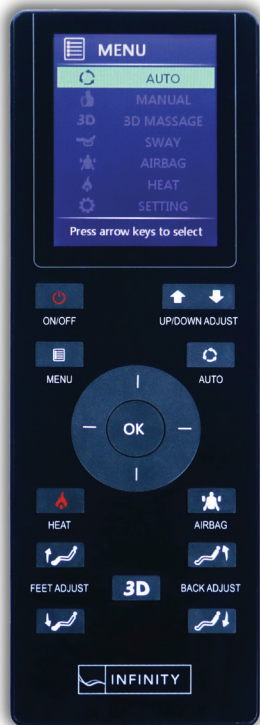

Infinity IT-8500-X3 3D/4D Massage Chair

Black

Brown

Taupe

Features

- 3D/4D massage mimics deep tissue massage of human hands
- Near-flat reclining S-track enables superior stretching
- Soothing lumbar heat loosens muscles
- Triple roller Total Sole Reflexology™ foot massage
- Spinal correction & decompression stretch
- 4 node traveling back mechanism delivers shiatsu, kneading, tapping, and knocking massage techniques
- Waist twist Seat

Decompression Stretch

Bluetooth Speakers

iOS/Android App

Massage Regions

9 Auto Programs

Back Mechanism Track Type/Length

3D/4D **S** Track / 30"

Airbags/Cells Recline

40 / 64 *Zero Gravity*

Heat Zones Smart Fit

• Lumbar • Smart Body Scan

Wall Clearance Warranty

14" **5** Year Limited Warranty

Ideal Height & Weight

4'11" - 6'4"

Product Specifications

Minimum Door and Hall Width: 31" (without arms)

Wired Controller

INFINITY

603-910-5000
www.infinitymassagechairs.com