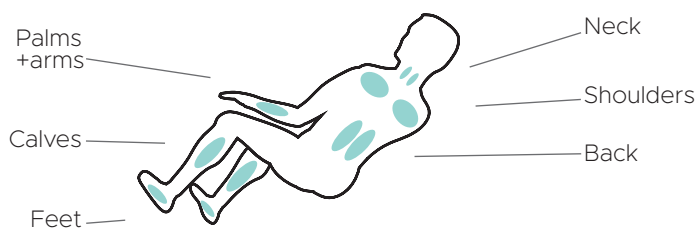

Infinity IT-8500-X3 3D/4D Massage Chair

Black

Brown

Taupe

Features

- 3D/4D massage mimics deep tissue massage of human hands
- Near-flat reclining S-track enables superior stretching
- Soothing lumbar heat loosens muscles
- Triple roller Total Sole Reflexology™ foot massage
- Spinal correction & decompression stretch
- 4 node traveling back mechanism delivers shiatsu, kneading, tapping, and knocking massage techniques
- Waist twist Seat

Decompression Stretch

Bluetooth Speakers

iOS/Android App

Massage Regions

9 Auto Programs

Back Mechanism Track Type/Length

3D/4D **S** Track / 30"

Airbags/Cells Recline

40 / 64 *Zero Gravity*

Heat Zones Smart Fit

• Lumbar • Smart Body Scan

Wall Clearance Warranty

14" **5** Year Limited Warranty

Ideal Height & Weight

4'11" - 6'4"

Product Specifications