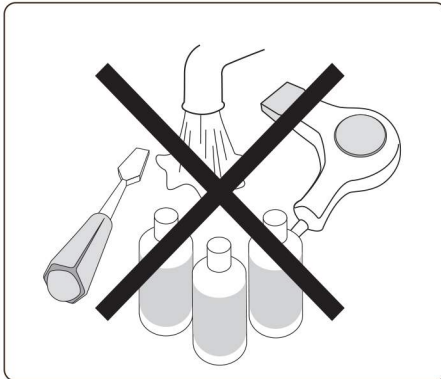

Prohibit using liquid cleaning products like water, alcohol, or other cleaning product to maintain a good quality.