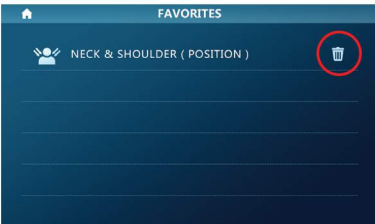

17.FAVORITES:You can add the programs you like into it and when you feel uncomfortable you can delete it.