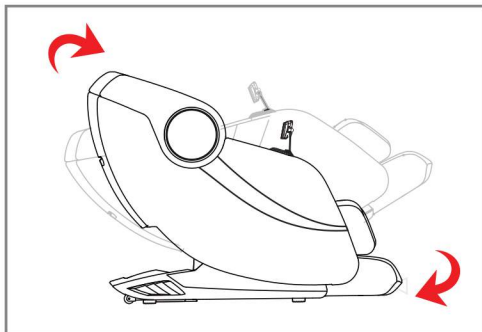

PRODUCT COMPONENTS

| Main body diagram (front) |

Built in Premium Bluetooth Speakers

| Main body diagram (rear) |

Power Switch

CHAIR INSTALLATION

1. Before use

Use the controller to place the backrest frame to the extreme position, raise the calf to the highest position and raise it to the longest position. Make sure there is sufficient space around the massage chair before operation.

Use the controller to place the backrest frame to the extreme position, raise the calf to the highest position and raise it to the longest position. Make sure there is sufficient space around the massage chair before operation.