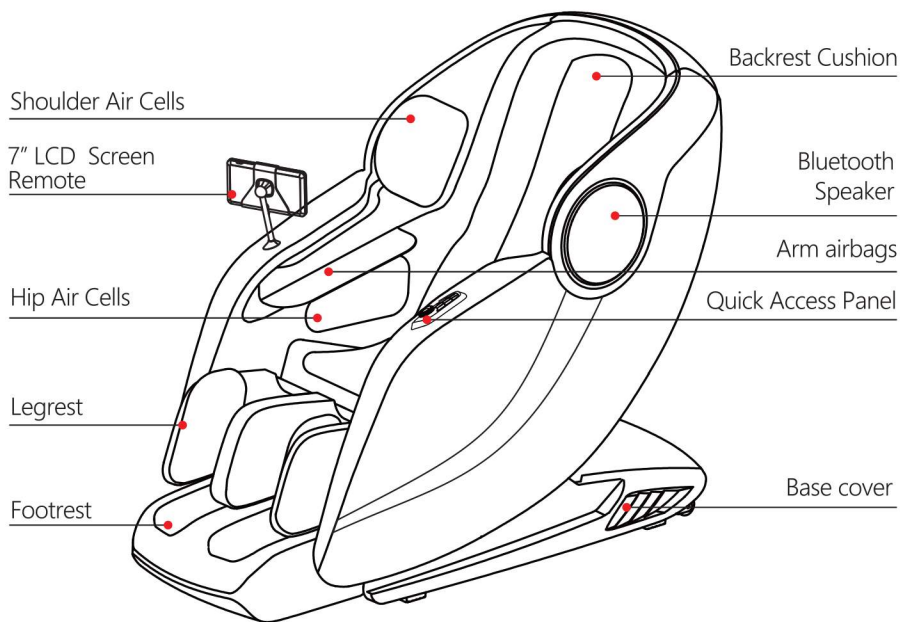

Warning :

1. Do not use it when gets wet.
2. The disabled or people who need supervision.
3. The chair has heat function, people who are insensitive to heat must pay high attention.

| Grounding instruction |

The chair is equipped with a cord having a grounding conductor. The plug must be plugged into an appropriate socket that is properly installed and matched with the plug.

 <p>Earth wire is not allowed to be in these places</p>	<p>Gas pipe: probably cause explosion or fire. Phone wire and lightning rod: probably cause electric shock and fire when thundering. Water pipe: earth wire is useless where there are plastics</p>
--	---

PRODUCT COMPONENTS

| Main body diagram (front) |

Built in Premium Bluetooth Speakers

| Main body diagram (rear) |

Power Switch

CHAIR INSTALLATION

1. Before use

Use the controller to place the backrest frame to the extreme position, raise the calf to the highest position and raise it to the longest position. Make sure there is sufficient space around the massage chair before operation.