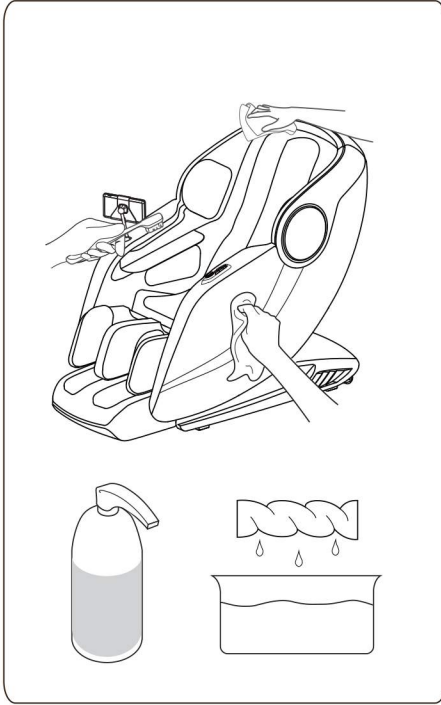

MAINTENANCE

| Use dry cloth to clean |

Turn off and pull out the plug before cleaning the massage chair, do not touch the plug with wet hands.