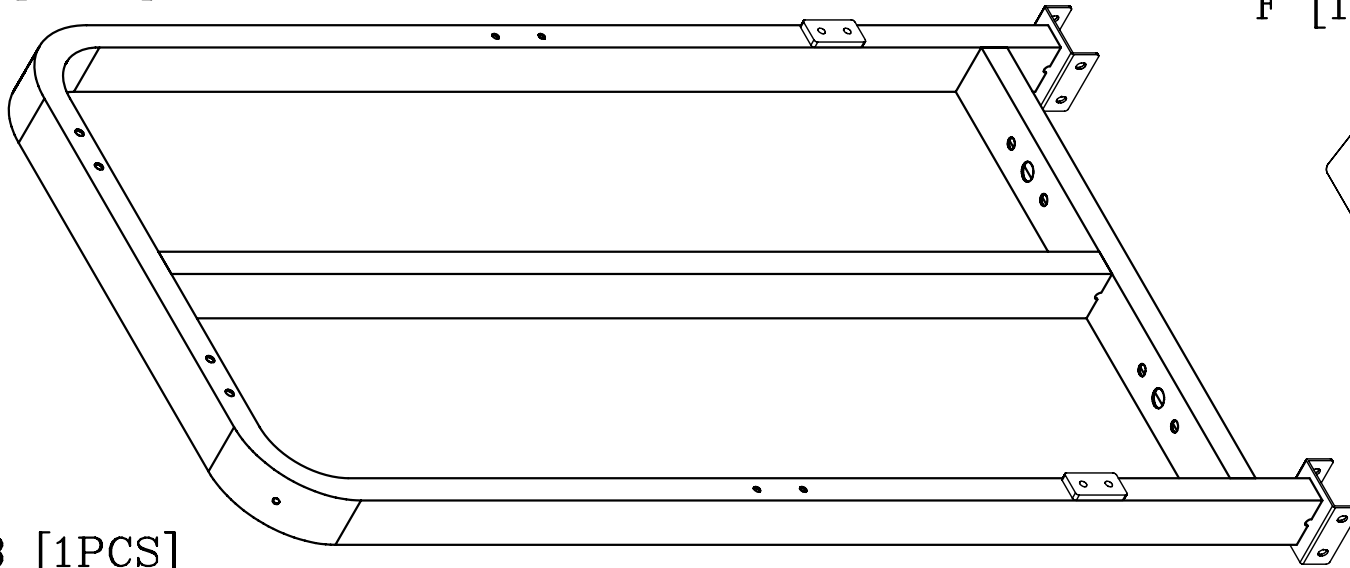

A [1PCS]

F [1PCS]

E [2PCS]

B [1PCS]

D [2PCS]

H [2PCS]

G [2PCS]

I [2PCS]

C [2PCS]

J [4PCS]

K [1PCS]