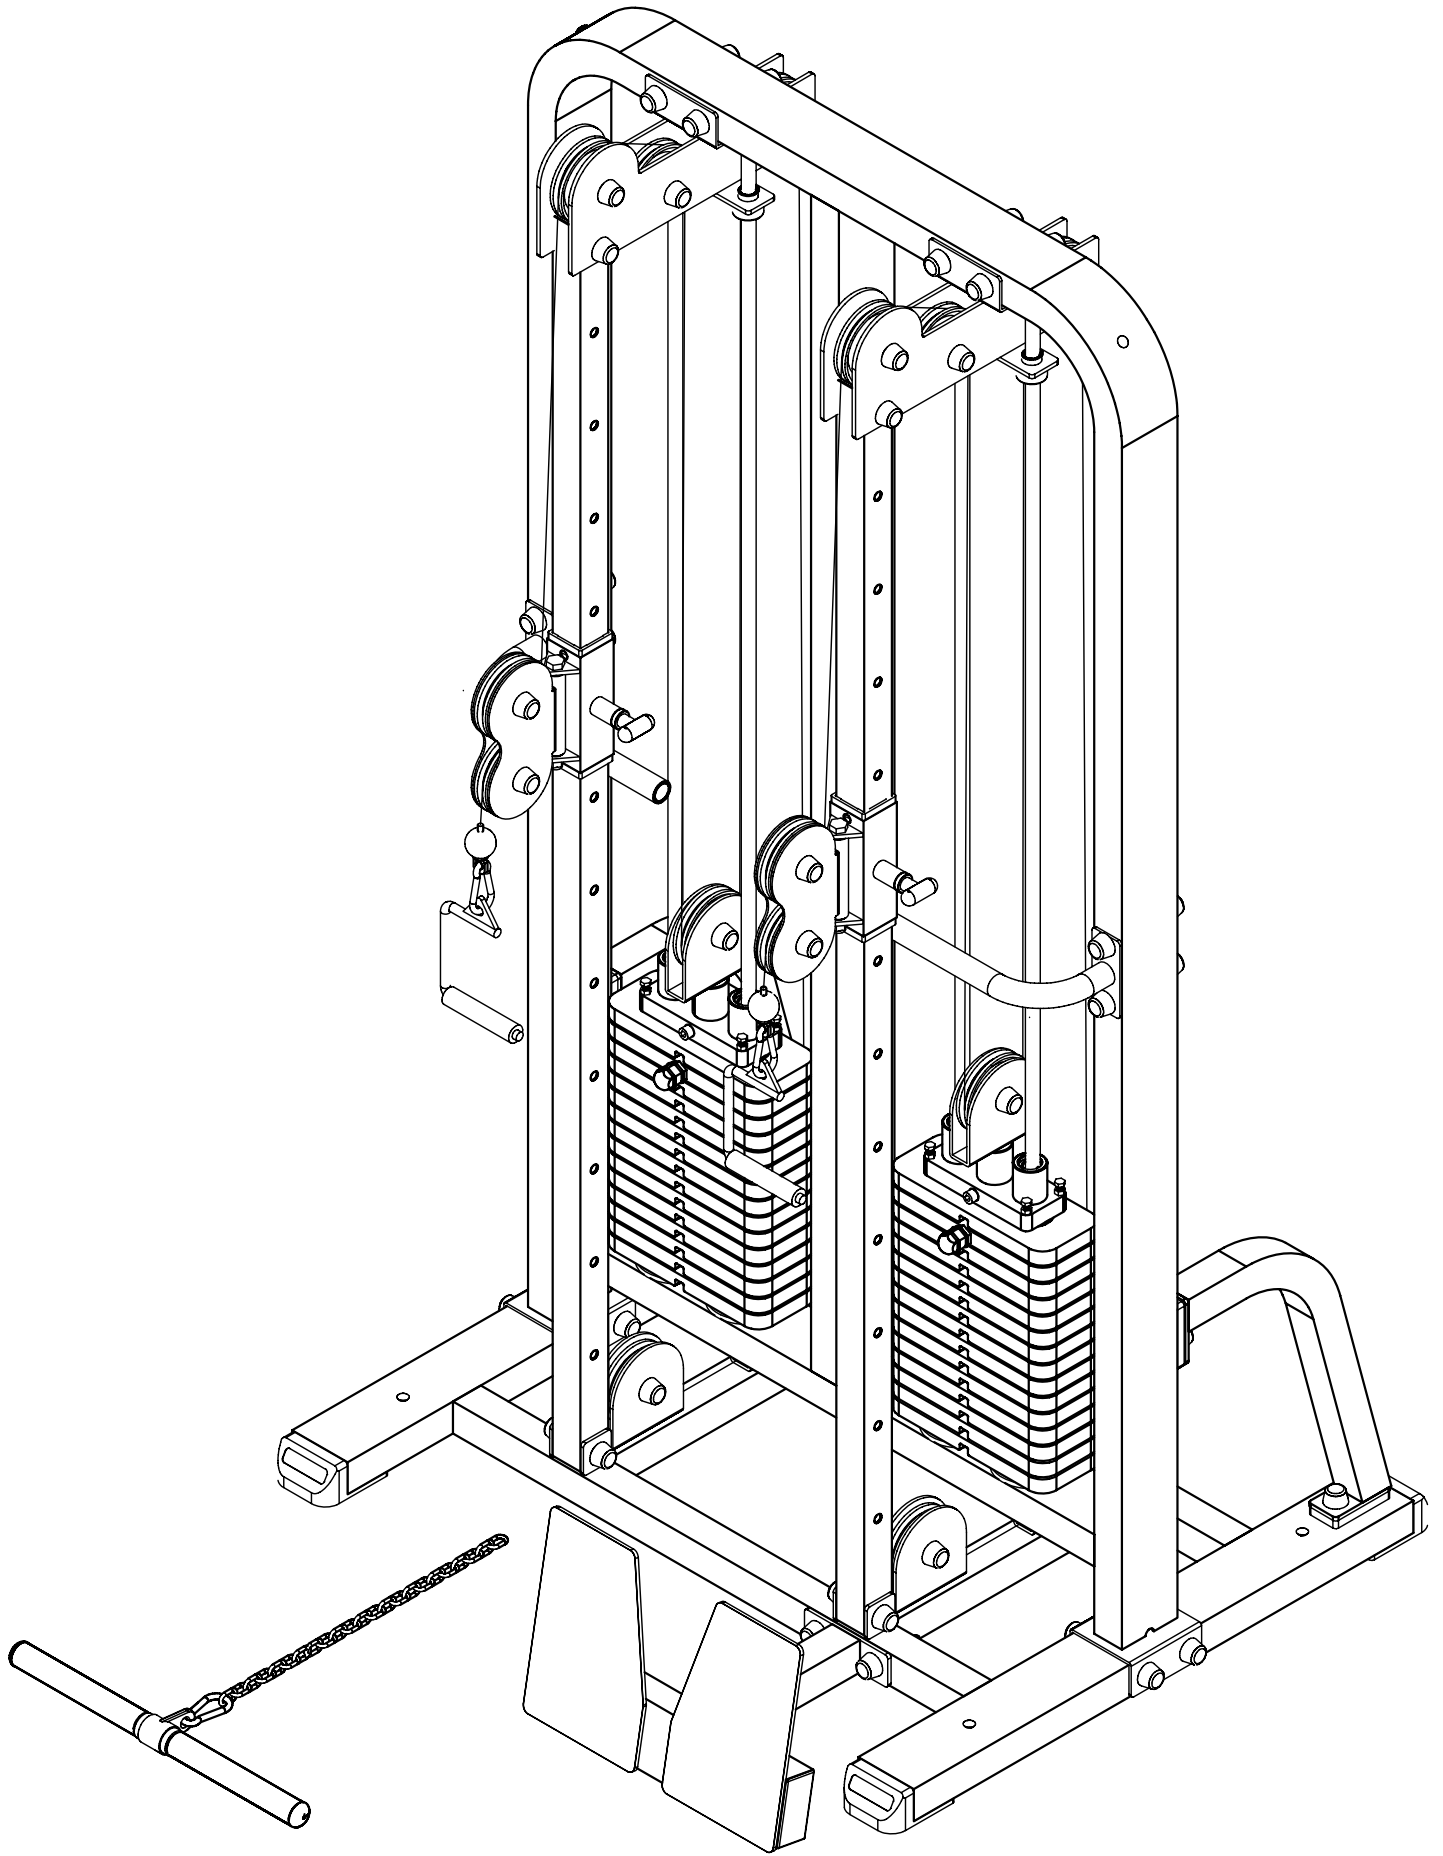

SDC-2000G

VERSION 200505

		Qty.
A1	A1. 1/2"X6 1/4" HEX HEAD BOLT	[2PCS]
	A2. 1/2"X5" HEX HEAD BOLT	[8PCS]
	A3. 1/2"X3 1/4" HEX HEAD BOLT	[10PCS]
A2	A4. 1/2"X2 1/4" HEX HEAD BOLT	[6PCS]
	A5. 1/2"X1" HEX HEAD BOLT	[4PCS]
	A6. 7/16"X1 1/2" ROUND BOLT	[2PCS]
A3	A7. 1/2"X1 1/2" HEX HEAD BOLT	[2PCS]
	A8. 3/8"X4 3/4" HEX HEAD BOLT	[4PCS]
	A9. 10LB PIN	[2PCS]
A4	A10. 1/2"X3" HEX HEAD BOLT	[2PCS]
	A11. 1/2"X2" HEX HEAD BOLT	[4PCS]
A5	A12. STEEL CHAIN	[1PCS]
A6	B1. 1/2" NYLON LOCK NUT	[32PCS]
	B2. 3/8" NYLON LOCK NUT	[4PCS]
	B3. 1/2" LOCK NUT	[2PCS]
A7	C1. 3/8" (I.D) WASHER	[4PCS]
	C2. 1/2" (I.D) WASHER	[2PCS]
	C3. 1/2" SPRING WASHER	[2PCS]
A8	C4. 1/2" ROUND END CAP WASHER	[64PCS]
	C5. 3/8" ROUND END CAP WASHER	[8PCS]

		Qty.
D1.	1/2" BOLT CAP	[72PCS]
D2.	2"X4" END CAP (9211-014)	[2PCS]
D3.	ø5/8" ROUND END CAP (9211-015)	[6PCS]
D4.	2"X4" FOOT CAP (9211-028)	[4PCS]
D5.	60X50 NYLON BUSHING (9211-033)	[4PCS]
D6.	ø3/4" SHAFT COLLAR (9211-050)	[4PCS]
D7.	2"X2" RUBBER DOUNT (9212-010)	[2PCS]
D8.	ø4 1/2"X25L PULLEY (9213010+8530006)	[10PCS]
D9.	ø4 1/2"X50L PULLEY (9213010+8530005)	[6PCS]
D10.	ø4" RUBBER DONUT (9310-017)	[4PCS]
D11.	ø31.8 ROUND END CAP (9211-023)	[2PCS]
D12.	STIRRUP HANDLE (8290-002)	[2PCS]
D13.	CHROME TOP PLATE (8400-002)	[2PCS]
D14.	WEIGHT SELECTOR BAR (8220-061)	[2PCS]
D15.	SPRING SNAP LINK (8810-001)	[3PCS]
D16.	STEEL CABLE	[2PCS]
D17.	ø1"x2.5T ROUND END CAP(9260-021)	[2PCS]

C [2PCS]

J [4PCS]

K [1PCS]