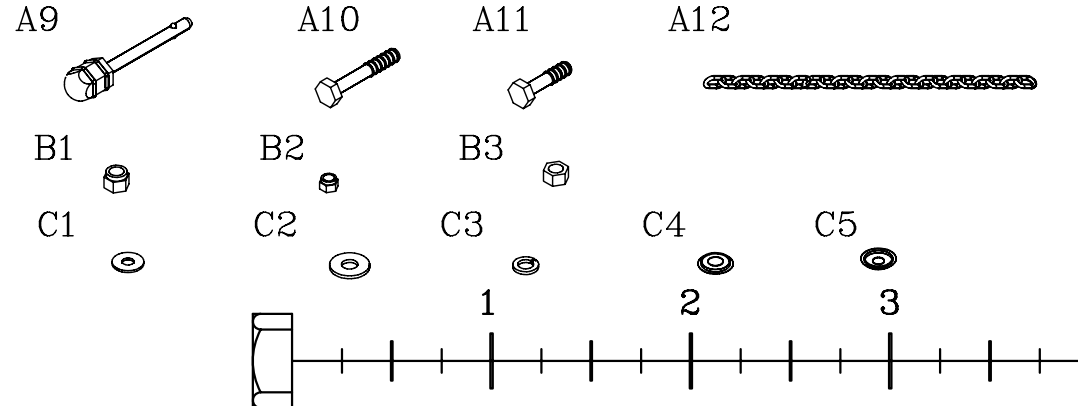

SDC-2000G

VERSION 200505

		Qty.
A1	A1. 1/2"X6 1/4" HEX HEAD BOLT	[2PCS]
	A2. 1/2"X5" HEX HEAD BOLT	[8PCS]
	A3. 1/2"X3 1/4" HEX HEAD BOLT	[10PCS]
A2	A4. 1/2"X2 1/4" HEX HEAD BOLT	[6PCS]
	A5. 1/2"X1" HEX HEAD BOLT	[4PCS]
	A6. 7/16"X1 1/2" ROUND BOLT	[2PCS]
A3	A7. 1/2"X1 1/2" HEX HEAD BOLT	[2PCS]
	A8. 3/8"X4 3/4" HEX HEAD BOLT	[4PCS]
	A9. 10LB PIN	[2PCS]
A4	A10. 1/2"X3" HEX HEAD BOLT	[2PCS]
	A11. 1/2"X2" HEX HEAD BOLT	[4PCS]
A5	A12. STEEL CHAIN	[1PCS]
A6	B1. 1/2" NYLON LOCK NUT	[32PCS]
	B2. 3/8" NYLON LOCK NUT	[4PCS]
	B3. 1/2" LOCK NUT	[2PCS]
A7	C1. 3/8" (I.D) WASHER	[4PCS]
	C2. 1/2" (I.D) WASHER	[2PCS]
	C3. 1/2" SPRING WASHER	[2PCS]
A8	C4. 1/2" ROUND END CAP WASHER	[64PCS]
	C5. 3/8" ROUND END CAP WASHER	[8PCS]

		Qty.
D1.	1/2" BOLT CAP	[72PCS]
D2.	2"X4" END CAP (9211-014)	[2PCS]
D3.	ø5/8" ROUND END CAP (9211-015)	[6PCS]
D4.	2"X4" FOOT CAP (9211-028)	[4PCS]
D5.	60X50 NYLON BUSHING (9211-033)	[4PCS]
D6.	ø3/4" SHAFT COLLAR (9211-050)	[4PCS]
D7.	2"X2" RUBBER DOUNT (9212-010)	[2PCS]
D8.	ø4 1/2"X25L PULLEY (9213010+8530006)	[10PCS]
D9.	ø4 1/2"X50L PULLEY (9213010+8530005)	[6PCS]
D10.	ø4" RUBBER DONUT (9310-017)	[4PCS]
D11.	ø31.8 ROUND END CAP (9211-023)	[2PCS]
D12.	STIRRUP HANDLE (8290-002)	[2PCS]
D13.	CHROME TOP PLATE (8400-002)	[2PCS]
D14.	WEIGHT SELECTOR BAR (8220-061)	[2PCS]
D15.	SPRING SNAP LINK (8810-001)	[3PCS]
D16.	STEEL CABLE	[2PCS]
D17.	ø1"x2.5T ROUND END CAP(9260-021)	[2PCS]

C [2PCS]

J [4PCS]

K [1PCS]