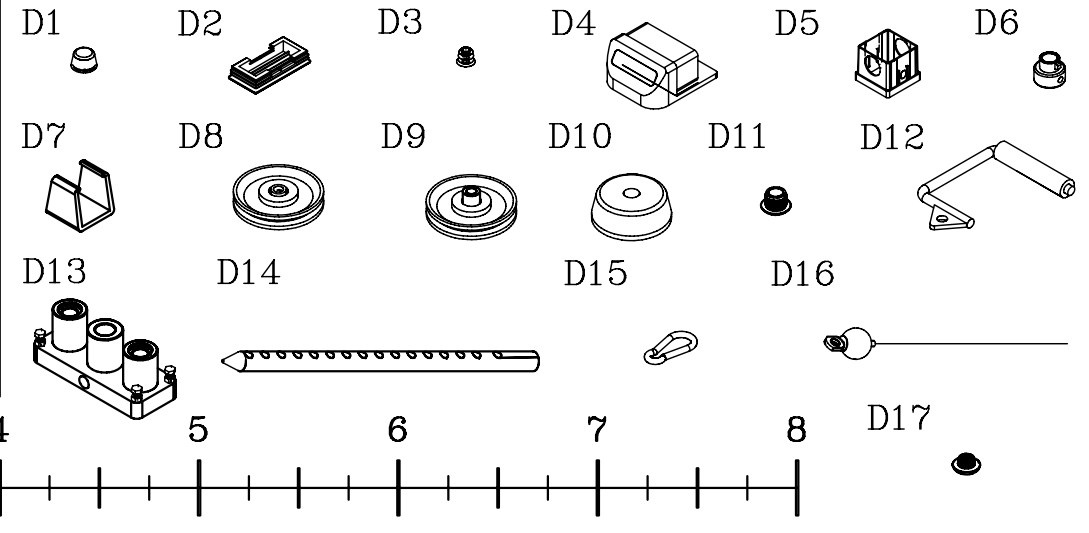

SDC-2000G

VERSION 200505

		Qty.
A1	A1. 1/2"X6 1/4" HEX HEAD BOLT	[2PCS]
	A2. 1/2"X5" HEX HEAD BOLT	[8PCS]
	A3. 1/2"X3 1/4" HEX HEAD BOLT	[10PCS]
A2	A4. 1/2"X2 1/4" HEX HEAD BOLT	[6PCS]
	A5. 1/2"X1" HEX HEAD BOLT	[4PCS]
	A6. 7/16"X1 1/2" ROUND BOLT	[2PCS]
A3	A7. 1/2"X1 1/2" HEX HEAD BOLT	[2PCS]
	A8. 3/8"X4 3/4" HEX HEAD BOLT	[4PCS]
	A9. 10LB PIN	[2PCS]
A4	A10. 1/2"X3" HEX HEAD BOLT	[2PCS]
	A11. 1/2"X2" HEX HEAD BOLT	[4PCS]
A5	A12. STEEL CHAIN	[1PCS]
A6	B1. 1/2" NYLON LOCK NUT	[32PCS]
	B2. 3/8" NYLON LOCK NUT	[4PCS]
	B3. 1/2" LOCK NUT	[2PCS]
A7	C1. 3/8" (I.D) WASHER	[4PCS]
	C2. 1/2" (I.D) WASHER	[2PCS]
	C3. 1/2" SPRING WASHER	[2PCS]
A8	C4. 1/2" ROUND END CAP WASHER	[64PCS]
	C5. 3/8" ROUND END CAP WASHER	[8PCS]

		Qty.
D1.	1/2" BOLT CAP	[72PCS]
D2.	2"X4" END CAP (9211-014)	[2PCS]
D3.	ø5/8" ROUND END CAP (9211-015)	[6PCS]
D4.	2"X4" FOOT CAP (9211-028)	[4PCS]
D5.	60X50 NYLON BUSHING (9211-033)	[4PCS]
D6.	ø3/4" SHAFT COLLAR (9211-050)	[4PCS]
D7.	2"X2" RUBBER DOUNT (9212-010)	[2PCS]
D8.	ø4 1/2"X25L PULLEY (9213010+8530006)	[10PCS]
D9.	ø4 1/2"X50L PULLEY (9213010+8530005)	[6PCS]
D10.	ø4" RUBBER DONUT (9310-017)	[4PCS]
D11.	ø31.8 ROUND END CAP (9211-023)	[2PCS]
D12.	STIRRUP HANDLE (8290-002)	[2PCS]
D13.	CHROME TOP PLATE (8400-002)	[2PCS]
D14.	WEIGHT SELECTOR BAR (8220-061)	[2PCS]
D15.	SPRING SNAP LINK (8810-001)	[3PCS]
D16.	STEEL CABLE	[2PCS]
D17.	ø1"x2.5T ROUND END CAP(9260-021)	[2PCS]

C [2PCS]

J [4PCS]

K [1PCS]