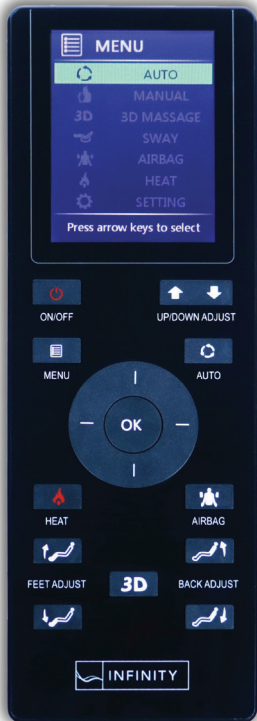

Infinity Smart Chair-X3 3D/4D Massage Chair

Black

Brown

Features

- 3D/4D massage mimics deep tissue massage of human hands
- Near-flat reclining S-track enables superior stretching
- Soothing lumbar heat loosens muscles
- Triple roller Total Sole Reflexology™ foot massage
- Spinal correction & decompression stretch
- 4 node traveling back mechanism delivers shiatsu kneading tapping and knocking massage techniques
- Waist twist Seat

Decompression Stretch

Bluetooth Speakers

iOS/Android App

Chromo-therapy

9 Auto Programs

Massage Regions

Wired Controller

Back Mechanism Track Type/Length

3D/4D **S** Track / 30"

Airbags/Cells Recline

40 / 64 Zero Gravity

Heat Zones Smart Fit

• Lumbar • Smart Body Scan

Wall Clearance Warranty

14" Infinity Care
5 Year Limited Warranty

Ideal Height & Weight