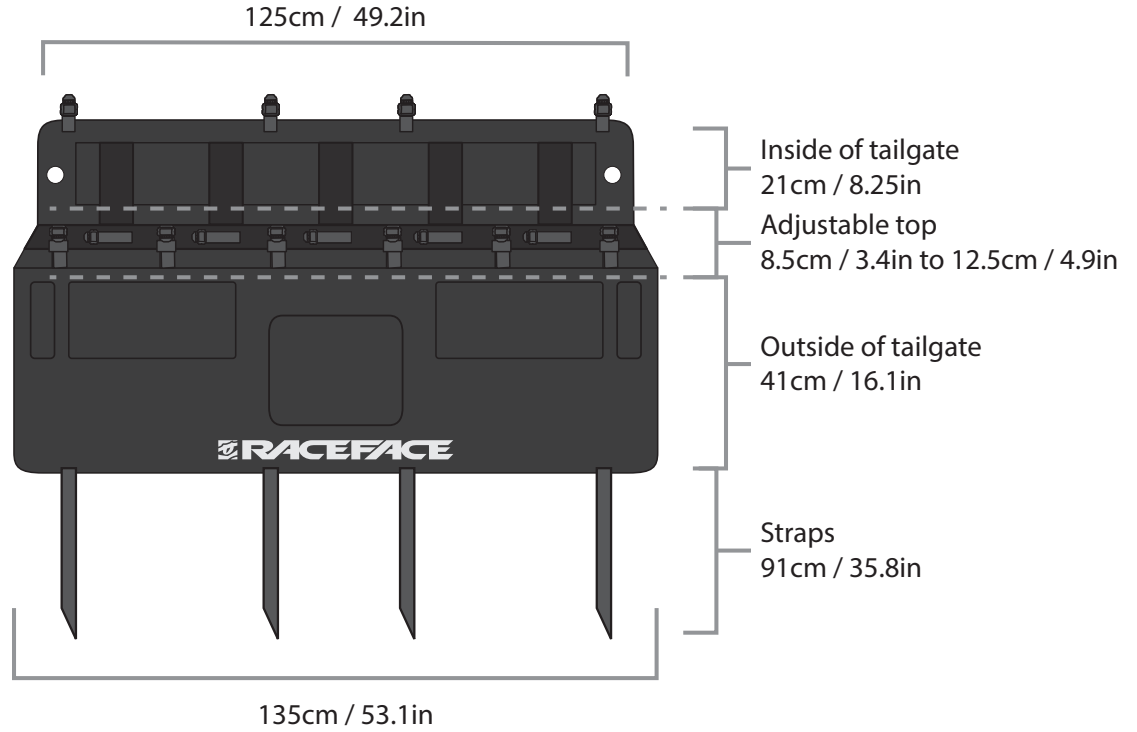

T2 TAILGATE PAD MEASUREMENTS

MID SIZE

FULL SIZE

T2 HALF STACK TAILGATE PAD MEASUREMENTS