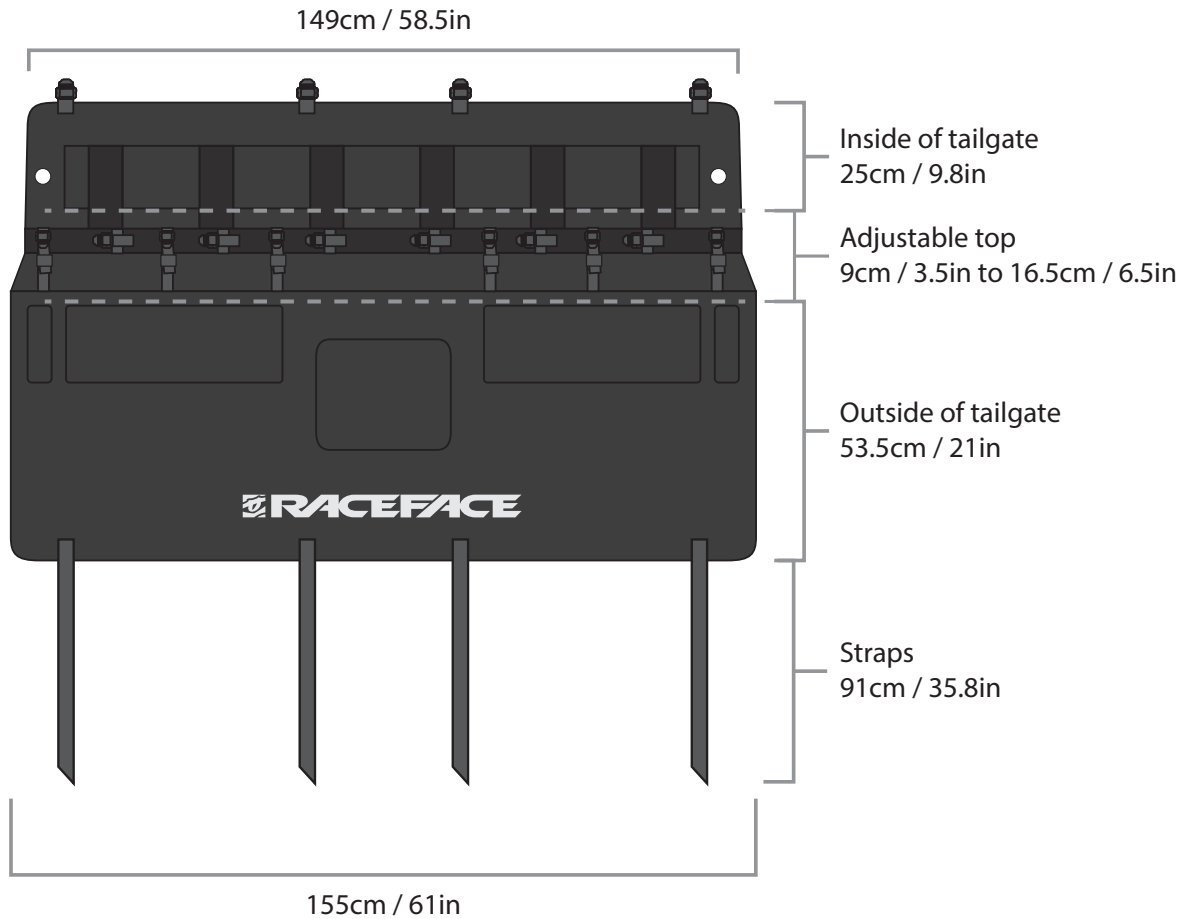

T2 TAILGATE PAD MEASUREMENTS

MID SIZE

FULL SIZE

T2 HALF STACK TAILGATE PAD MEASUREMENTS