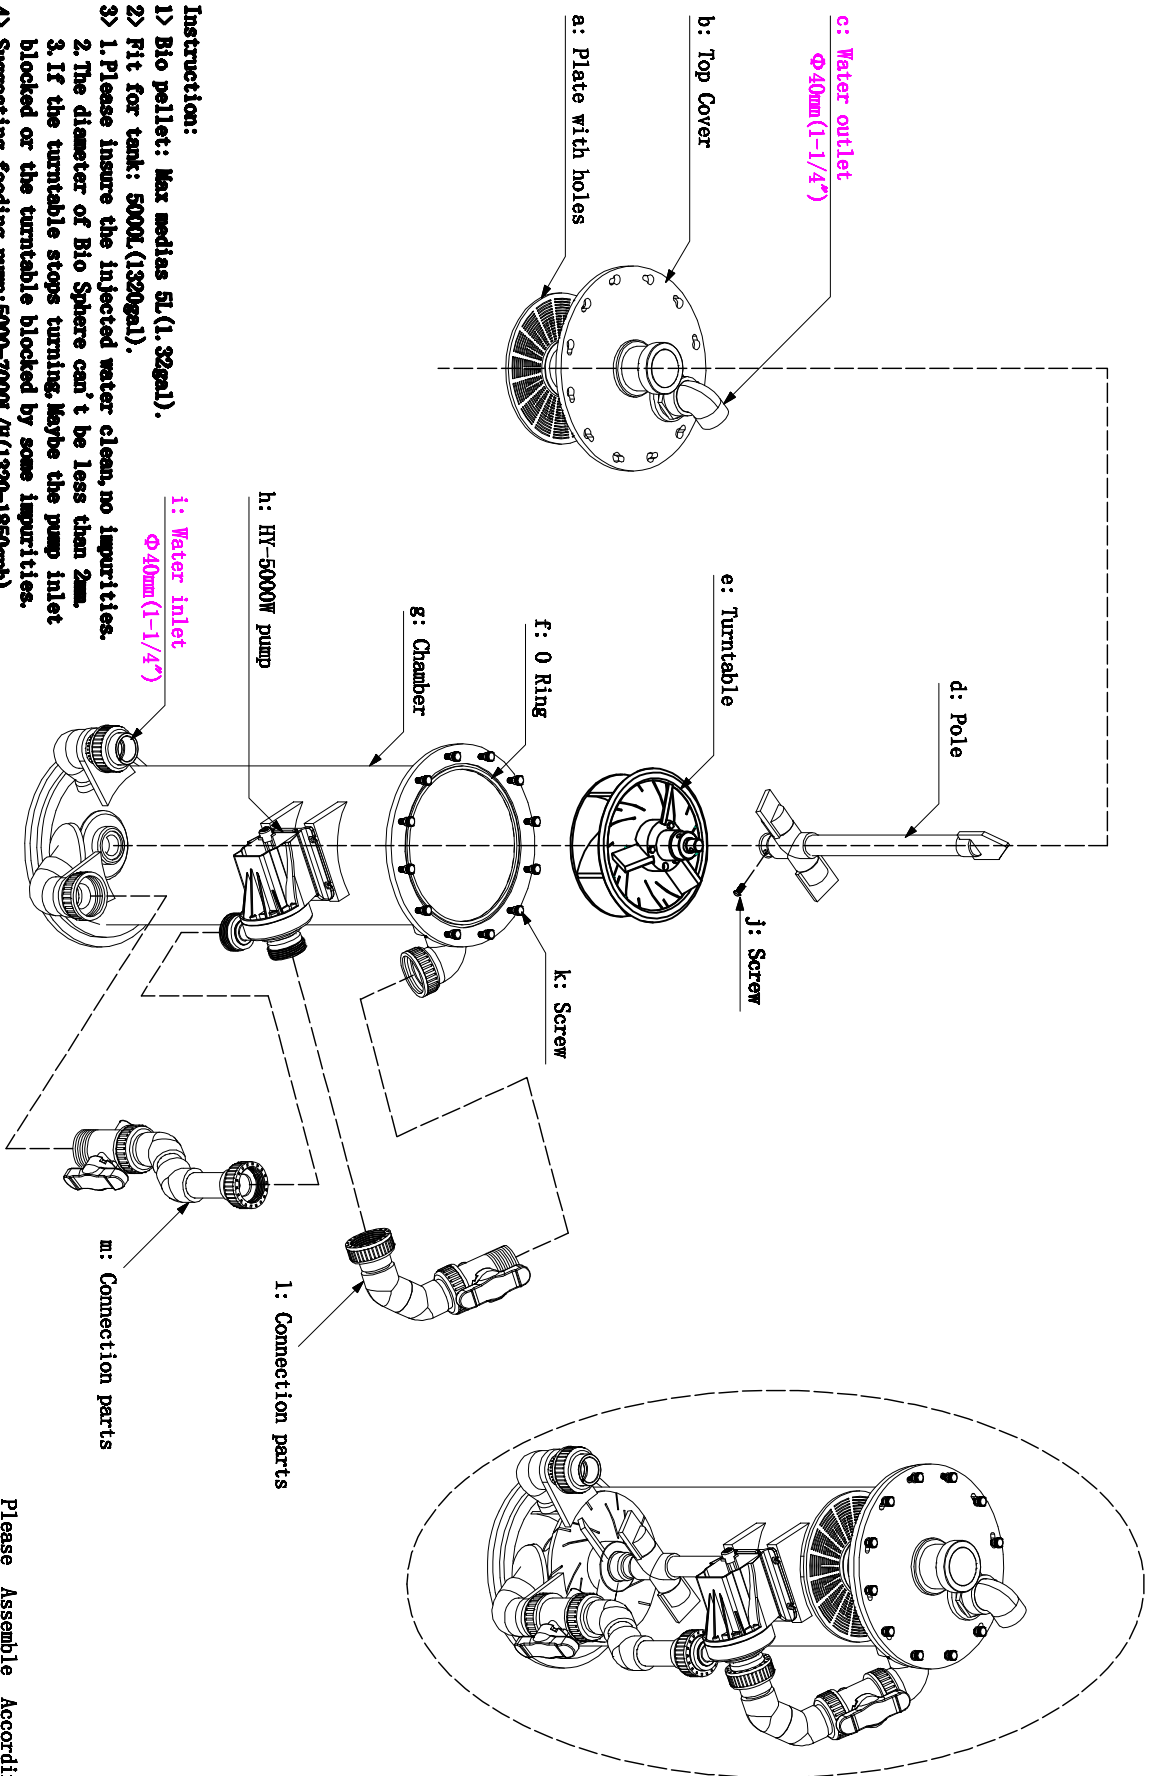

# BR-05T

**Instruction:**

- 1) Bio pellet: Max medias SL(1.32gal).
- 2) Fit for tank: 5000L(1320gal).
- 3) 1. Please insure the injected water clean, no impurities.  
2. The diameter of Bio Sphere can't be less than 2mm.  
3. If the turntable stops turning, maybe the pump inlet blocked or the turntable blocked by some impurities.
- 4) Suggesting feeding pump:5000-7000L/H(1320-1850gph)