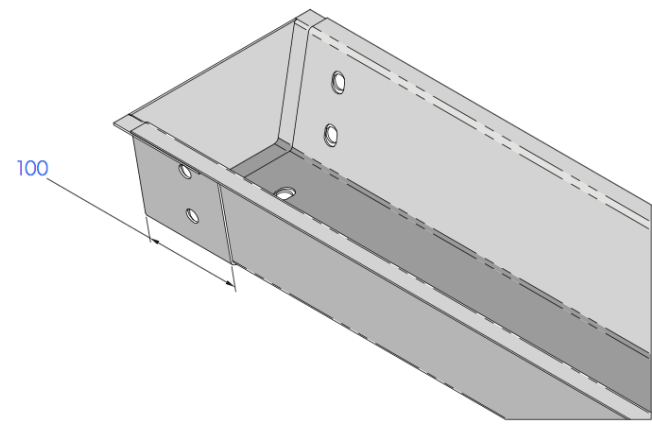

BOLT ON OPTION

2 x Ø18 THRU

2 x 14 x 22

Available coatings: Black steel, hot dipped galvanised, grey self etch primer

WELD ON OPTION

2 x 14 x 22

STOPEND OPTIONS

Available coating: Black steel