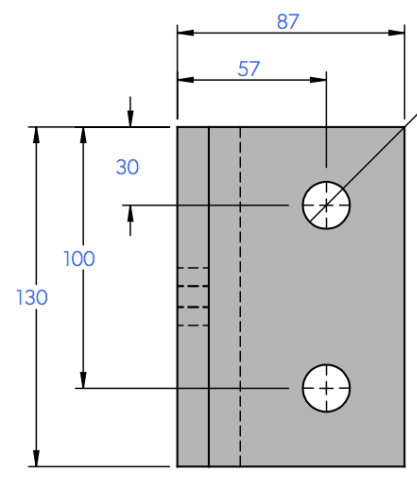

BOLT ON OPTION

2 x Ø18 THRU

2 x 14 x 22

Available coatings: Black steel, hot dipped galvanised, grey self etch primer

WELD ON OPTION

2 x 14 x 22

STOPEND OPTIONS

Available coating: Black steel