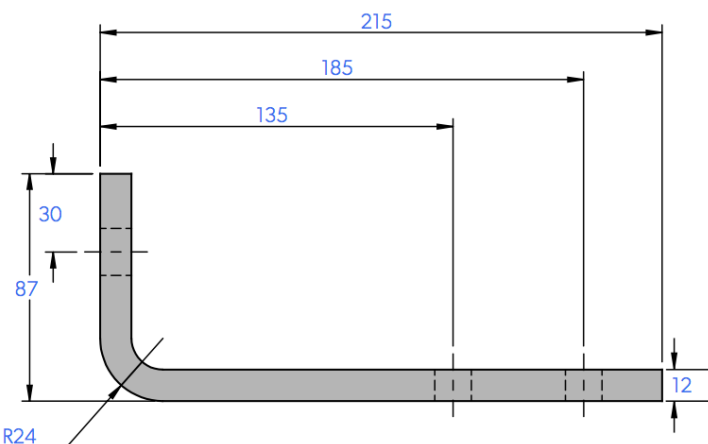

BOLT ON OPTION

2 x Ø18 THRU

2 x 14 x 22

Available coatings: Black steel, hot dipped galvanised, grey self etch primer

WELD ON OPTION

2 x 14 x 22

STOPEND OPTIONS

Available coating: Black steel