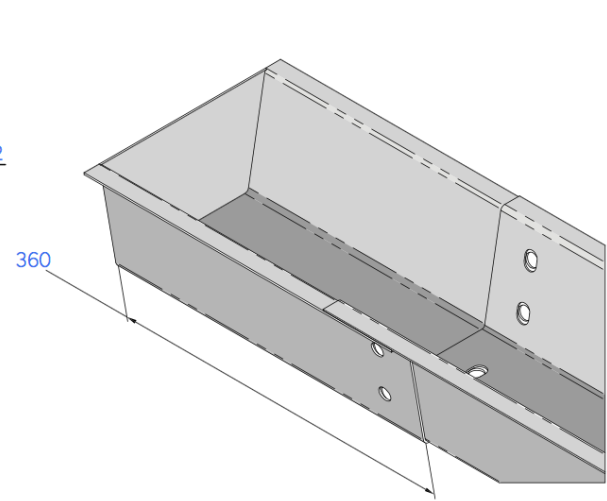

BOLT ON OPTION

2 x Ø18 THRU

2 x 14 x 22

Available coatings: Black steel, hot dipped galvanised, grey self etch primer

WELD ON OPTION

2 x 14 x 22

STOPEND OPTIONS

Available coating: Black steel