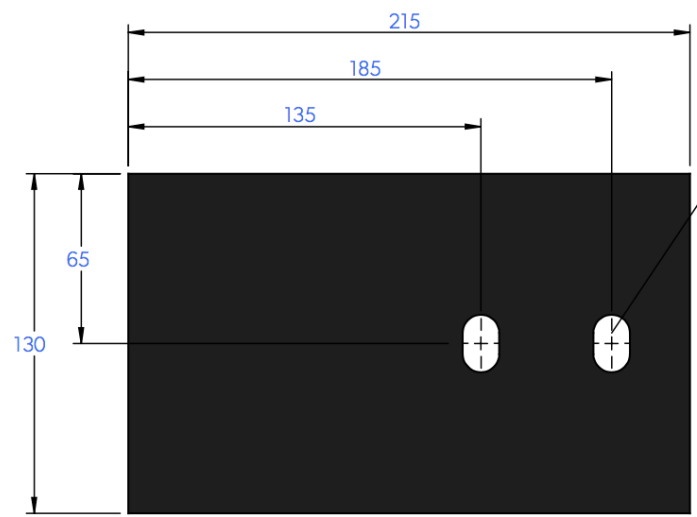

BOLT ON OPTION

2 x Ø18 THRU

2 x 14 x 22

Available coatings: Black steel, hot dipped galvanised, grey self etch primer

WELD ON OPTION

2 x 14 x 22

STOPEND OPTIONS

Available coating: Black steel