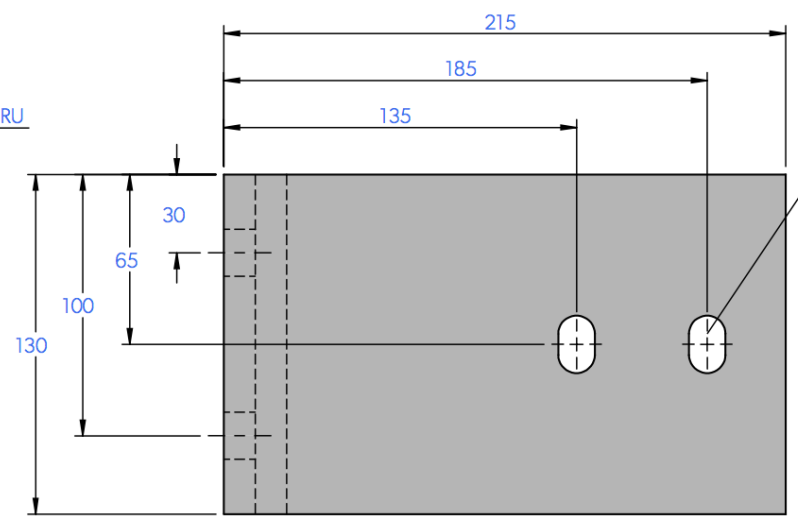

BOLT ON OPTION

2 x Ø18 THRU

2 x 14 x 22

Available coatings: Black steel, hot dipped galvanised, grey self etch primer

WELD ON OPTION

2 x 14 x 22

STOPEND OPTIONS

Available coating: Black steel