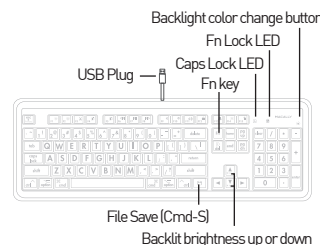

Hardware basics