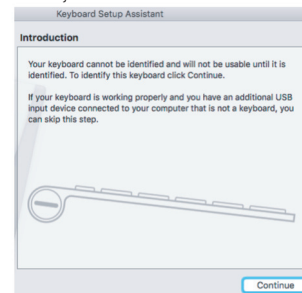

How to use the Macally keyboard

The first time that you plug this keyboard to your Apple computer, the "Keyboard Setup Assistant" window will open. Please follow the instructions to identify the keyboard and use this keyboard correctly.

If, after initial setup, you experience any issue with this keyboard (e.g. can't type correctly), please unplug the keyboard from the computer and plug it back in. Then, choose "Apple Menu", open "System Preferences...", click on "Keyboard" and then click on "Change Keyboard Type..." to run the "Keyboard Setup Assistant" and re-identify the keyboard.