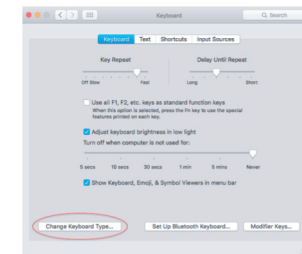

The top row keys on this keyboard can be used either as shortcuts (icons) to perform specific tasks or as standard function keys [F1-F15].

Shortcut key mode

Shortcut key mode is the standard mode of this keyboard. Please find below the tasks of each shortcut key:

fn+Esc - Switch between Shortcut and Function key modes

- ☼ Decrease brightness of built-in Mac display
- ☼ Increase brightness of built-in Mac display
- ✂ Cut (Cmd-X)
- 📄 Copy (Cmd-C)
- 📄 Paste (Cmd-V)
- ⏮ Previous track (Cmd-Left Arrow)
- ⏸ Play/Pause (Spacebar)
- ⏭ Next track (Cmd-Right arrow)
- 🔇 Mute
- ⏴ Volume Down
- 🔊 Volume Up
- 🖨 Eject
- 🖨 Print (Cmd-P)
- 🖼 Screenshot: capture selected portion of the screen (Cmd-Shift-4)
- 🗑 Force Quit Application (Cmd-option-esc)
- 📄 File Save (Cmd-S)

Note: Above shortcuts are not global and may work differently from one app to the other. Please try out the shortcuts in your app first and/or check the menu of your app to learn more about its shortcuts.

Standard function key mode

Press the "Fn" and "Esc" keys simultaneously to switch to standard F1-F15 function key mode. Fn Lock LED will turn On. When you want to switch back to shortcut key mode, press the "Fn" and "Esc" keys simultaneously. Fn Lock LED will turn off. Please note that when you start/restart your computer or simply unplug the keyboard from your computer, the top row keys will automatically restore to shortcut key mode.

To perform a secondary function without switching from shortcut key mode to function key mode and vice versa, press the "Fn" key with one of the top row keys simultaneously. For instance, when you are in shortcut key mode and you press the F11 key, volume will increase, but when you press the "Fn" and "F11" keys simultaneously, you will activate "Show Desktop" in Mission Control.

Technical support

Contact us for further technical support! In Europe, Middle East and Africa, please call to +31 24 373 14 10 or email to techsupport@macally-europe.com. Technical support hours in Europe, Middle East and Africa are from 9h00 to 17h00 (CET), from Monday to Friday. In USA, please call to +1 909 230 6888 or email to techsupport@macally.com.

Warranty

Environmental Information for Customers in the European Union

CE Compliance