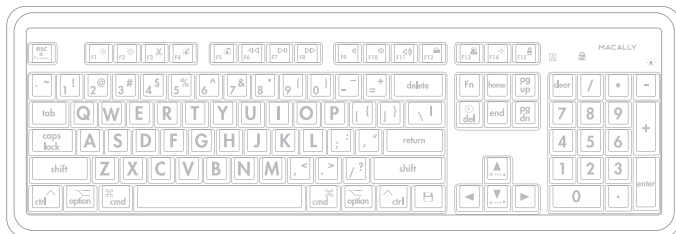

XKEYLEDLP

MACALLY

LARGE PRINT 7-COLOR BACKLIT USB KEYBOARD FOR MAC

User guide

The Macally XKEYLEDLP is a large print, 7-color backlit full size USB keyboard specially designed for Mac. The large print keycaps make them easily identifiable and the backlight provides a great solution for those who need extra help seeing the keyboard in low light.

About this guide

Before you start using the Macally XKEYLEDLP, be sure to read this guide in its entirety.

Safety instructions

Please read the following carefully before using this Macally product. Incorrect use of this product may result in reduced performance, permanent damage and void warranty:

1. Do not place this product near a heat source.
2. Operating temperature of 5°C to 50°C. Storage temperature of -20°C to 60°C.
3. Do not place this product near moisture nor liquids.
4. Operate and store at humidity of 10% to 85% (non-condensing)
5. Do not place heavy objects on this product.
6. Do not drop this product.
7. Do not dispose this product in the garbage. Take it to your local recycling centre.

Package contents

- Keyboard
- User guide