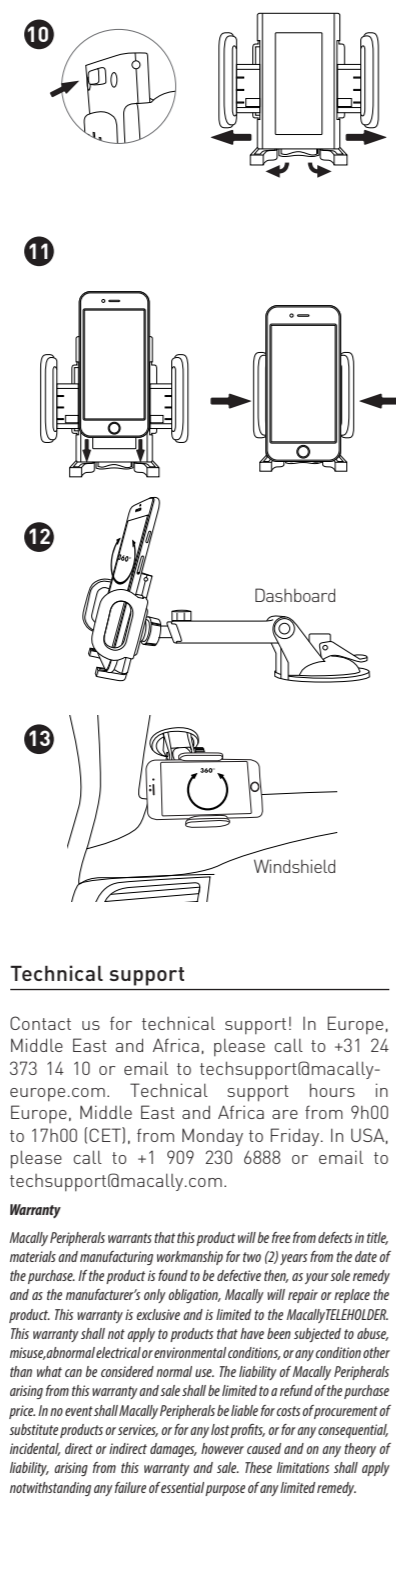

226 mm

EN- USER GUIDE

Hardware basics

How to use the TELEHOLDER

FR- GUIDE DE L'UTILISATEUR

Mode d'utilisation du Macally TELEHOLDER

Technical support

Warranty

610 mm