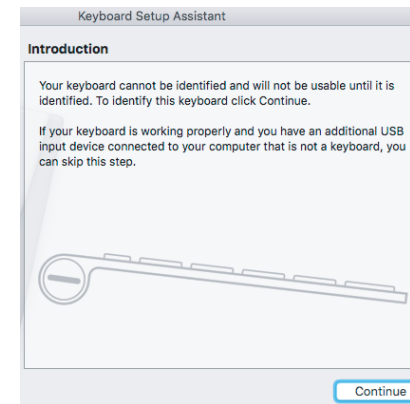

7

180.0 mm

Front

Peripherals Printing Spec 印刷規格

Materials Spec: 105G 双铜纸
用料规格:

INKS 颜色油料: 单黑
Color Printing 色印刷:

Additional Process: 8 页翻身折
额外加工:

Note 備註: