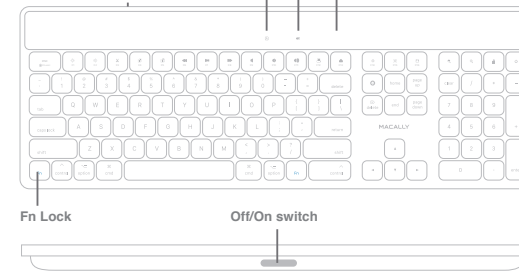

Copyright© 2018 by Macally Peripherals

System Requirement

- Mac OS X 10.6 to 10.13 and above
- Any desktop and notebook computer with a USB-A port available

2

Hardware Basics

- USB RF dongle
- 1: remove from underneath compartment
- 2: plug into a computer USB port
- Caps Lock
- Power Indicator
- Solar panels