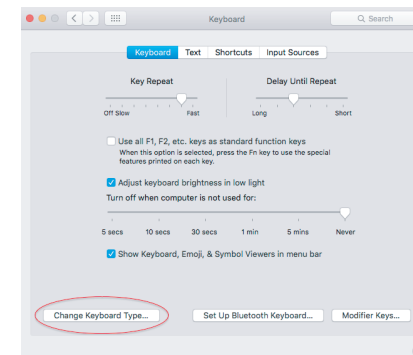

300.0 mm

MACALLY

RFSOLARKEYA

SOLAR POWERED SLIM WIRELESS RF KEYBOARD FOR MAC

User's Guide

www.macally.com

Introduction

Thank you for purchasing the Macally RFSOLARKEY. The Macally RFSOLARKEY is a stylish wireless RF solar keyboard, especially designed for Mac. It has 110 full size, thin and quiet Scissor-Key-Switch™ keycaps for a sensitive and responsive touch. It also has 21 convenient preset shortcut keys for one-touch control of Mac applications and a 17-key numeric keypad to quickly and efficiently enter long sequences of numbers. The built-in solar panel constantly recharges internal Li-ion battery under any indoor or outdoor light. You will never need to replace battery or recharge battery manually again. The stylish and slim Macally RFSOLARKEY is a perfect match for your Apple computer as it will greatly help you to increase your productivity!

Package Contents

- Wireless RF Keyboard and USB RF dongle
- User's guide

Macally Product Information

Technical Support

Please E-mail us at techsupport@macally.com, In U.S.A. please call 1-909-230-6888 Mon-Fri 8:30 AM - 5:30 PM, Pacific Standard Time

1

Macally Product Information

Warranty

Macally peripherals warrants that this product will be free from defects in title, materials and manufacturing workmanship for one year from the date of purchase. If the product is found to be defective then, as your sole remedy and as the manufacturer's only obligation, Macally will repair or replace the product. This warranty shall not apply to products that have been subject to abuse, misuse, abnormal electrical or environmental conditions, or any condition other than what can be considered as normal use.

Limitation of Liability