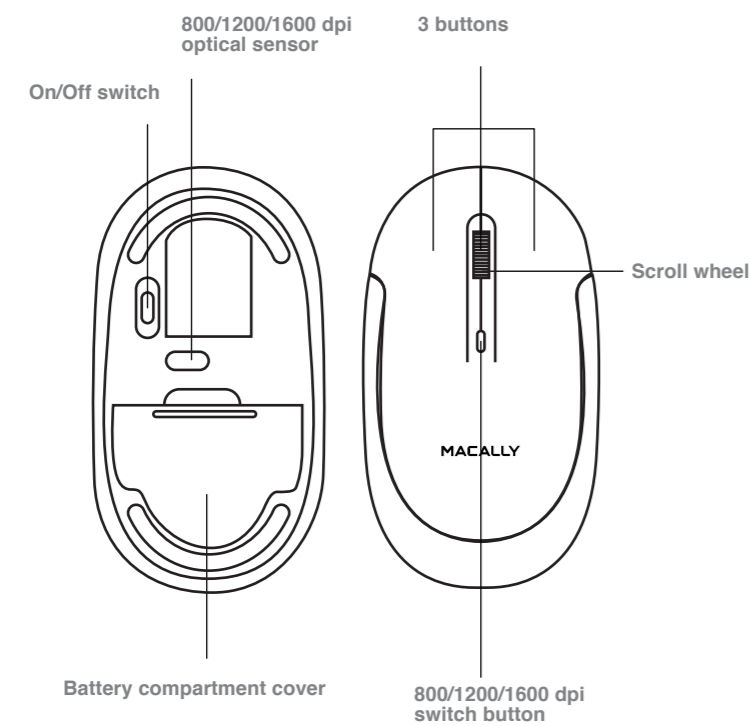

450.0 mm

MACALLY RFCOMPACTKEYCB

COMPACT WIRELESS RF KEYBOARD AND MOUSE COMBO FOR PC

User's Guide

www.macally.com

Hardware Basics

4

Introduction