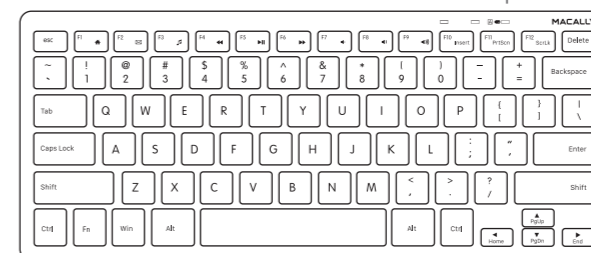

3

Installation Instructions

The Macally RFCOMPACTKEY and RFDYNAMOUSEB are pre-synced with the USB RF receiver dongle, and should be automatically recognized by the computer and does not require a driver. Simply follow the steps below and you are ready to go!

1. Install 4 "AAA" batteries(included) in the battery compartments of the keyboard and mouse. Locate the USB RF receiver dongle, in its compartment.
2. Plug the USB RF receiver dongle into the USB port of your computer.
3. Within 5 seconds after step 2, bring both RF keyboard and mouse very close to the receiver dongle and switch to turn on keyboard and mouse power.
4. You are ready to use the RFCOMPACTKEY keyboard.

Shortcut Keys

12 shortcut keys(in blue) on the top of the keyboard provide one-touch control of PC applications and enhanced productivity.

Simply press and hold down Fn key, and simultaneously press the top row key to perform the shortcuts.

Home, End, PgUp and PgDn also require pressing and holding down Fn key to perform.

5

- 🏠 - Open default web browser
- ✉️ - Open mail
- 🎵 - Open default music player
- ⏮️ - Previous track
- ⏸️ - Play/Pause
- ⏭️ - Next track
- 🔇 - Mute
- 🔊 - Volume down
- 🔊 - Volume up
- Insert - Insert
- PrtScn - Print screen
- ScrLk - Scroll lock

6

www.macally.com

Front

270.0 mm

Peripherals Printing Spec 印刷规格	
Materials Spec: 用料规格:	105G 双铜纸
INKS 颜色油料:	单黑
1 Color Printing 色印刷:	
Additional Process: 额外加工:	6 页翻身折
Note 备注: