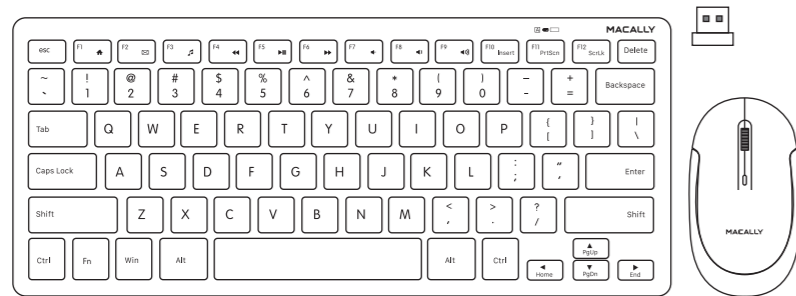

450.0 mm

MACALLY RFCOMPACTKEYCB

COMPACT WIRELESS RF KEYBOARD AND MOUSE COMBO FOR PC

User's Guide

www.macally.com

Hardware Basics

4

Introduction

The Macally RFCOMPACTKEYCB has a 2.4GHz compact wireless RF keyboard RFCOMPACTKEY specially designed for PC, and bundled with a wireless RF optical mouse RFDYNAMOUSEB. The keyboard is ultra slim and compact to save space on the desk and easily store inside a keyboard drawer. The additional shortcut keys further increase efficiency and productivity. RFDYNAMOUSEB is a 3-button scroll-wheel mouse with 800/1200/1600 dpi optical sensor for precise and smooth control.

The Macally RFCOMPACTKEY and RFDYNAMOUSEB are very easy to use. Simply plug the RF receiver dongle into the USB port of your computer and you are ready to go! Also, no software is required!

Thin, compact, and versatile, the Macally RFCOMPACTKEYCB is the perfect companion for your PC!