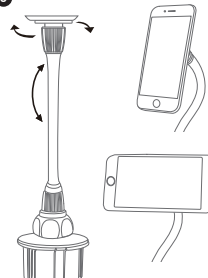

3

Warranty

Copyright © 2017 Macally Peripherals