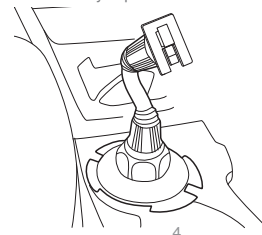

4

4. Attach the holder to the neck base securely.