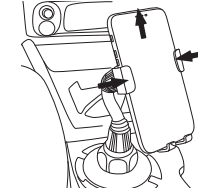

300.0 mm

MACALLY MCUPGRAVITY CAR CUP PHONE MOUNT WITH GRAVITY HOLDER User's Guide

www.macally.com

Introduction

Thank you for purchasing the Macally product, Macally MCUPGRAVITY is designed to allow one hand operation to mount your phone into a car cup holder effortlessly. The cradle grips open between 2.36"(60 mm) and 3.39"(86 mm) width to support a wide range of smartphones with or without protection cases. Its expandable base can be released to fit into various sizes of car cup holders.

Before you begin using this product, be sure to read this user's guide in its entirety.

Package Contents

- Car Cup Phone Mount with Gravity Holder
- User's Guide

Macally Product Information

Technical Support

Please E-mail us at techsupport@macally.com, or call us at 1-909-230-6888 Monday to Friday, 8:30AM to 5:30PM, Pacific Standard Time

FAQ & help - <https://help.macally.com/help>

Manual and driver download - <https://us.macally.com/pages/drivers-and-download>

1

Macally Product Information

Warranty

Macally peripherals warrants that this product will be free from defects in title, materials and manufacturing workmanship for one year from the date of purchase. If the product is found to be defective then, as your sole remedy and as the manufacturer's only obligation, Macally will repair or replace the product. This warranty shall not apply to products that have been subject to abuse, misuse, abnormal electrical or environmental conditions, or any condition other than what can be considered as normal use.

Limitation of Liability

Copyright© 2019 by Macally Peripherals

Important safety note: DO NOT install or adjust the Macally MCUPGRAVITY while driving. Please always park your car in a safe location before doing any installation steps or adjustment.

2