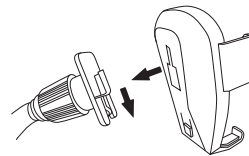

5. Place your phone on the cradle bottom support, push them downward to open the cradle grips.