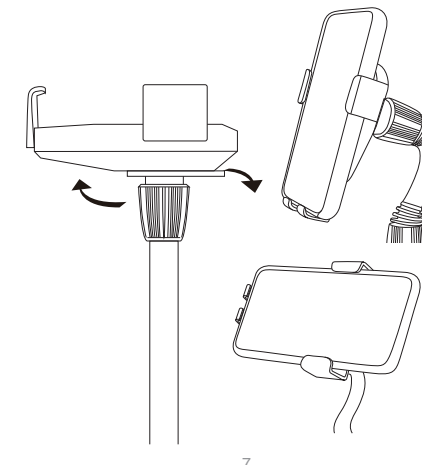

7

Peripherals Printing Spec 印刷规格

Brief: 简述: MCUPGRAVITY US manual

Materials Spec: 用料规格: 105G 双铜纸

INKS 颜色油墨: 1 色印刷: K 单黑

Additional Process: 额外加工: 4页弹簧折, 再对折

Note 备注:

If you have any questions, please contact one of us below:

Amy wang
Louis Lu

Email: amyw@macally.com
Email: louis@frontlinetech.com.cn

Tel: 909-230-6888 ext 125
Tel: +86-755-6682-0980 ext 103

This document is furnished under license and may be used or copied only in accordance with the terms of such license. Except as permitted by such license, no part of this document may be reproduced, stored in a retrieval system, or transmitted, in any form or any means, electronic, mechanical, recording, or otherwise, including translation to another language or format, without the prior written permission of Macally Peripherals.