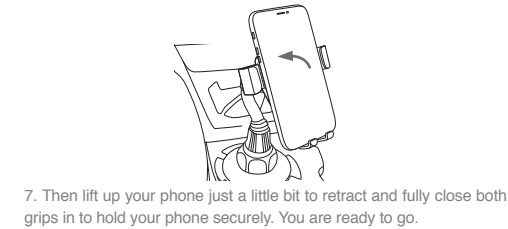

7. Then lift up your phone just a little bit to retract and fully close both grips in to hold your phone securely. You are ready to go.

6

8. If you have a large size phone(6.5-inch or longer), you may want to extend the bottom support to accommodate it. Press the release button while pulling down the bottom support to the desired length.

Adjusting the MCUPGRAVITY

To change the viewing angle, simply hold and bend the flexible arm to accommodate your viewing comfort. To change between vertical view and horizontal view, simply hold and rotate the grip arms.