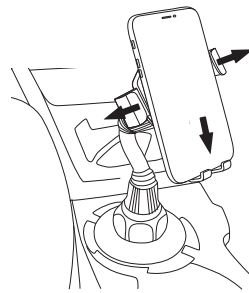

5

6. When the cradle grips open wide enough, lay your phone onto the cradle back support.