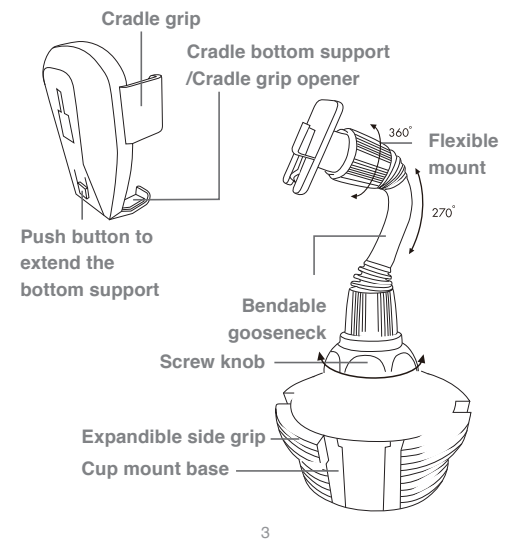

Before you begin using this product, be sure to read this user's guide in its entirety.

Package Contents

- Car Cup Phone Mount with Gravity Holder
- User's Guide

Macally Product Information

Technical Support

Please E-mail us at techsupport@macally.com, or call us at 1-909-230-6888 Monday to Friday, 8:30AM to 5:30PM, Pacific Standard Time

FAQ & help - <https://help.macally.com/help>

Manual and driver download - <https://us.macally.com/pages/drivers-and-download>

1

Macally Product Information

Warranty

Macally peripherals warrants that this product will be free from defects in title, materials and manufacturing workmanship for one year from the date of purchase. If the product is found to be defective then, as your sole remedy and as the manufacturer's only obligation, Macally will repair or replace the product. This warranty shall not apply to products that have been subject to abuse, misuse, abnormal electrical or environmental conditions, or any condition other than what can be considered as normal use.

Limitation of Liability

Copyright© 2019 by Macally Peripherals

Important safety note: DO NOT install or adjust the Macally MCUPGRAVITY while driving. Please always park your car in a safe location before doing any installation steps or adjustment.

2

Hardware Basics

3

Installing the MCUPGRAVITY

1. Begin the installation by first turning the screw knob counter-clockwise and the Expandible Side Base will expand outward.

2. Place the MCUPGRAVITY base into your car's cup holder.
3. Once you have placed MCUPGRAVITY into the car cup holder, continue to turn the screw knob counter-clockwise to lock MCUPGRAVITY securely in place.

4

4. Attach the holder to the neck base securely.

5. Place your phone on the cradle bottom support, push them downward to open the cradle grips.

5

6. When the cradle grips open wide enough, lay your phone onto the cradle back support.