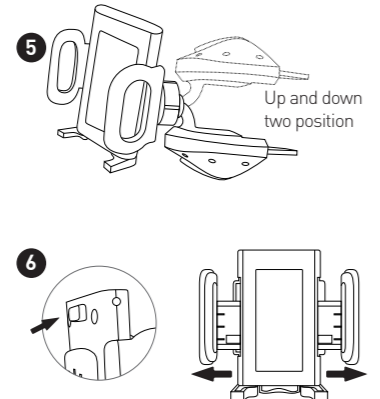

610 mm

EN- USER GUIDE

1. **Package contents**
2. MCDHOLDER
   - User guide

Hardware basics

How to use the MCDHOLDER

Technical support

Warranty

FR- GUIDE DE L'UTILISATEUR

Contenu de l'emballage

- MCDHOLDER
- Guide d'utilisation

Matériel