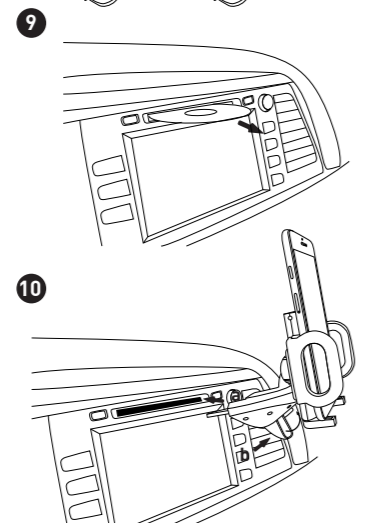

610 mm

EN- USER GUIDE

1. **Package contents**
2. MCDHOLDER
   - User guide

Hardware basics

How to use the MCDHOLDER

Technical support

Warranty

FR- GUIDE DE L'UTILISATEUR

Contenu de l'emballage

- MCDHOLDER
- Guide d'utilisation

Matériel