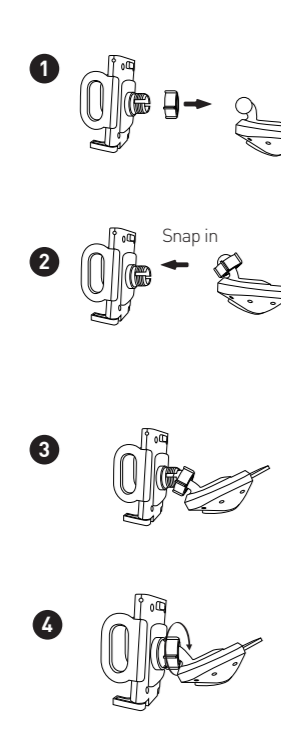

610 mm

EN- USER GUIDE

1. **Package contents**
2. MCDHOLDER
   - User guide

Hardware basics

How to use the MCDHOLDER

Technical support

Warranty

FR- GUIDE DE L'UTILISATEUR

Contenu de l'emballage

- MCDHOLDER
- Guide d'utilisation

Matériel