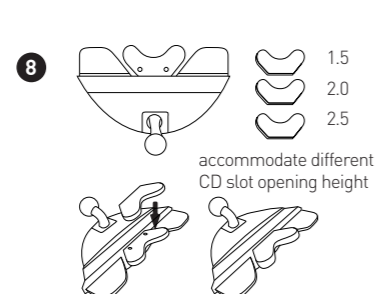

How to use the MCDHOLDER

Technical support

Warranty

FR- GUIDE DE L'UTILISATEUR

Contenu de l'emballage

- MCDHOLDER
- Guide d'utilisation