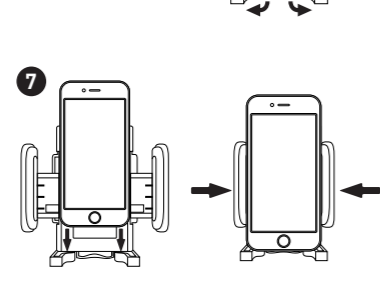

How to use the MCDHOLDER

Technical support

Warranty

FR- GUIDE DE L'UTILISATEUR

Contenu de l'emballage

- MCDHOLDER
- Guide d'utilisation