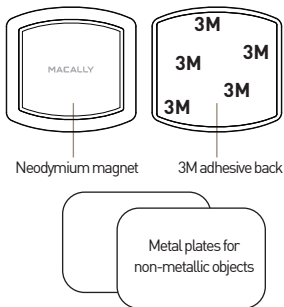

MAGME

MACALLY

MULTIPURPOSE MAGNET MOUNT

GB User guide / **DE** Bedienungsanleitung

FR Guide d'utilisation / **ES** Guía del usuario

NL Gebruikershandleiding / **IT** Guida utente

GB USER GUIDE

Thank you for purchasing the Macally MAGME. The Macally MAGME is a multipurpose magnet mount that allows you to safely mount your phone, tablet, Echo Dot (2nd gen.) and just about any other object to any flat surface in your home, garage and backyard. The strong Neodymium magnet (50% stronger than regular magnets) holds any object up to 2.5 lbs / 1134 g! The Macally MAGME is very easy to install! Simply remove the protective film from the back of the magnet mount to uncover the strong 3M adhesive, attach the magnet mount onto a flat surface and you can mount any metallic object, such as tools and knives! For non-metallic objects, such as a tablet, smartphone, picture frame, we include two metal plates!

About this guide

Before you start using the Macally MAGME, be sure to read this guide in its entirety.

Package contents

- MAGME
- 2 metallic plates
- User guide

Hardware basics

Installation instructions

1. Select a location on a flat surface to attach the MAGME magnet mount, clean it with a wet cloth and dry.

Instrucciones de instalación

1. Seleccione una ubicación en una superficie plana para colocar el soporte magnético MAGME, límpiela con una paño húmedo y séquela.

2. Retire la película protectora de la parte posterior del soporte magnético MAGME para dejar al aire el adhesivo y coloque el soporte en la ubicación seleccionada. (Para obtener los mejores resultados, conviene aplicar bastante presión al colocar el soporte magnético en la superficie plana y dejarlo pegar unos 15-20 min antes de colocar ningún objeto en el soporte).