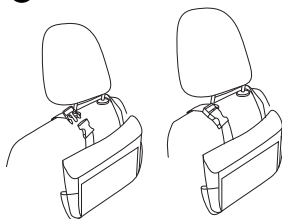

Installation

Hardware basics

1

2

3

If you encounter any difficulty in the operation of this product after reading the manual, please feel free to contact us. You can reach us by phone at (909) 230-6888 from 8:30 AM to 5:30 PM Monday through Friday (Pacific Standard Time) or by email at techsupport@macally.com. We will be happy to answer your questions and help you in any way we can.