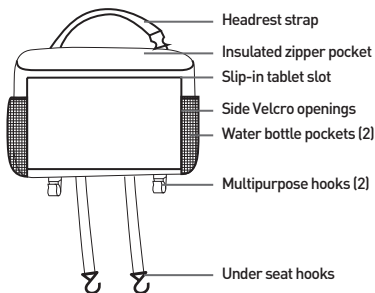

Installation

Hardware basics

1

2

3

If you encounter any difficulty in the operation of this product after reading the manual, please feel free to contact us. You can reach us by phone at (909) 230-6888 from 8:30 AM to 5:30 PM Monday through Friday (Pacific Standard Time) or by email at techsupport@macally.com. We will be happy to answer your questions and help you in any way we can.