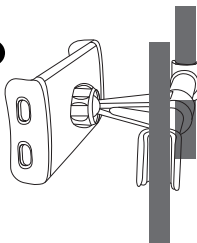

## EN USER GUIDE

Thank you for purchasing the Macally HRSPRINGMOUNT. The Macally HRSPRINGMOUNT car seat headrest mount allows passengers to watch movies on the iPad/tablet conveniently from the back seat of the car. The headrest mount can be easily and securely attached to the car's front seat headrest posts with a width of 4"/10,2 cm and 6"/15,2 cm. The cradle fits iPad/tablet and any other mobile device with a width of 4.5"/11.5 cm and 8"/20.3 cm. The cradle is fully adjustable and can rotate between portrait and landscape view.

### Installation instructions

1

2

3

4

5

6

7