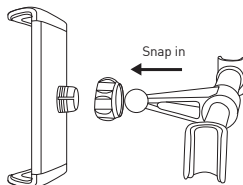

EN USER GUIDE

Thank you for purchasing the Macally HRSPRINGMOUNT. The Macally HRSPRINGMOUNT car seat headrest mount allows passengers to watch movies on the iPad/tablet conveniently from the back seat of the car. The headrest mount can be easily and securely attached to the car's front seat headrest posts with a width of 4"/10,2 cm and 6"/15,2 cm. The cradle fits iPad/tablet and any other mobile device with a width of 4.5"/11.5 cm and 8"/20.3 cm. The cradle is fully adjustable and can rotate between portrait and landscape view.

About this guide

Before you start using the Macally HRSPRINGMOUNT, be sure to read this guide in its entirety.

Package contents

- HRSPRINGMOUNT
- User's Guide

Hardware basics

Installation instructions

1

2

3

4

5