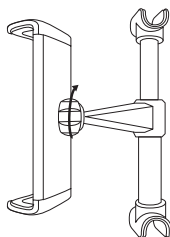

## EN USER GUIDE

Thank you for purchasing the Macally HRSPRINGMOUNT. The Macally HRSPRINGMOUNT car seat headrest mount allows passengers to watch movies on the iPad/tablet conveniently from the back seat of the car. The headrest mount can be easily and securely attached to the car's front seat headrest posts with a width of 4"/10,2 cm and 6"/15,2 cm. The cradle fits iPad/tablet and any other mobile device with a width of 4.5"/11.5 cm and 8"/20.3 cm. The cradle is fully adjustable and can rotate between portrait and landscape view.

### Installation instructions

1

2

3

4

5

6

7