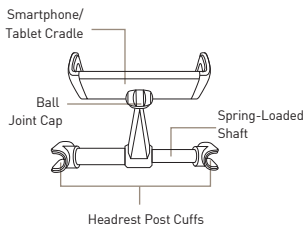

EN USER GUIDE

Thank you for purchasing the Macally HRSPRINGMOUNT. The Macally HRSPRINGMOUNT car seat headrest mount allows passengers to watch movies on the iPad/tablet conveniently from the back seat of the car. The headrest mount can be easily and securely attached to the car's front seat headrest posts with a width of 4"/10,2 cm and 6"/15,2 cm. The cradle fits iPad/tablet and any other mobile device with a width of 4.5"/11.5 cm and 8"/20.3 cm. The cradle is fully adjustable and can rotate between portrait and landscape view.

About this guide

Before you start using the Macally HRSPRINGMOUNT, be sure to read this guide in its entirety.

Package contents

- HRSPRINGMOUNT
- User's Guide

Hardware basics