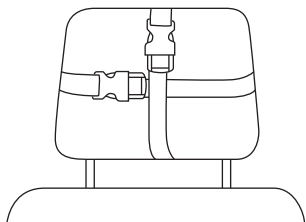

## Installation

---

Un-clip the two retaining straps and pass them around the headrest. Clip them back together and pull the straps until the mirror is securely fastened around the headrest.

Note: Please make sure the mirror does not obscure your view through the rear window and always make sure the mirror is fully strapped into place before driving away.