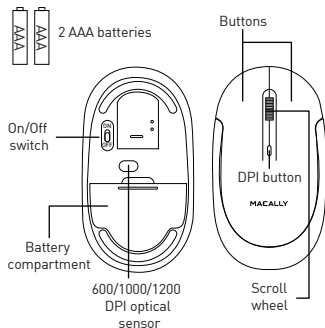

About this guide

Before you start using the Macally BTDYNAMOUSE, be sure to read this guide in its entirety.

Safety intructions

Please read the following carefully before using this Macally product. Incorrect use of this product may result in reduced performance, permanent damage and void warranty:

1. Do not place this product near a heat source.
2. Operating temperature of 0°C to 40°C. Storage temperature of -20°C to 65°C.
3. Do not place this product near moisture nor liquids.
4. Operate and store at humidity of 20% to 80% (non-condensing)
5. Do not place heavy objects on this product.
6. Do not drop this product.
7. Do not dispose this product in the garbage. Take it to your local recycling centre.

Package contents

- BTDYNAMOUSE
- 2 AAA batteries
- User guide

Hardware basics

Installation instructions

The Macally BTDYNAMOUSE does not require a driver, only a Bluetooth enabled computer with Mac OS X v10.6 and later or Microsoft Windows 7 / 8 / 10. Simply follow the steps below and you are ready to go!

Pairing the mouse with a Mac

1. Insert 2 "AAA" batteries (included) in the battery compartment and turn the Bluetooth mouse On by pressing the On/Off switch.
2. To connect the Bluetooth mouse to your computer, bring it within 25 cm (1 ft) range from your computer.
3. In your Mac, open 'Bluetooth' in 'System preferences'. Make sure Bluetooth is On.
4. Then, press the mouse scroll wheel and right button at the same time for 3 seconds until the green light flashes underneath the scroll wheel.
5. Macally Bluetooth Mouse' will appear in the list of Bluetooth Devices. Please click on 'Connect'.
6. When 'Macally Bluetooth Mouse' shows connected, you are ready to use the BTDYNAMOUSE.

Pairing the mouse with Windows PC

1. Insert 2 "AAA" batteries (included) in the battery compartment and turn the Bluetooth mouse On by pressing the On/Off switch.