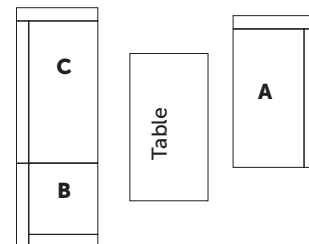

OTHER CONFIGURATION OPTIONS