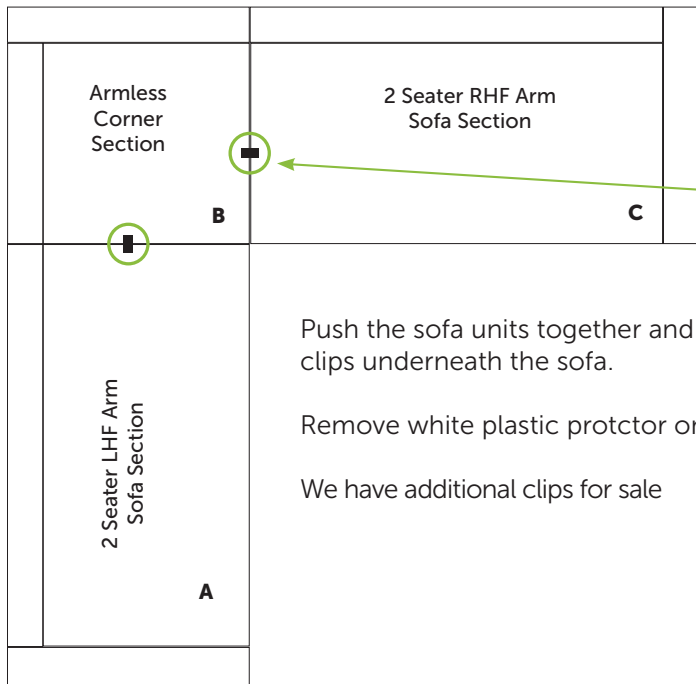

WHAT'S IN THE BOX

- 1* 2 Seater Sofa Section LHF Arm
- 1* 2 Seater Sofa Section RHF Arm
- 1* Armless Corner Section
- 1* Coffee Table / Glass

CUSHIONS

- 5* Seat Cushions
- 4* Large Back Cushions
- 2* Small Back Cushions

Cushions inside the rattan frame

ACCESSORIES

- 2* Connecting clips

SOFA ASSEMBLY INSTRUCTIONS

Push the sofa units together and secure the clips underneath the sofa.

Remove white plastic protector on feet

We have additional clips for sale