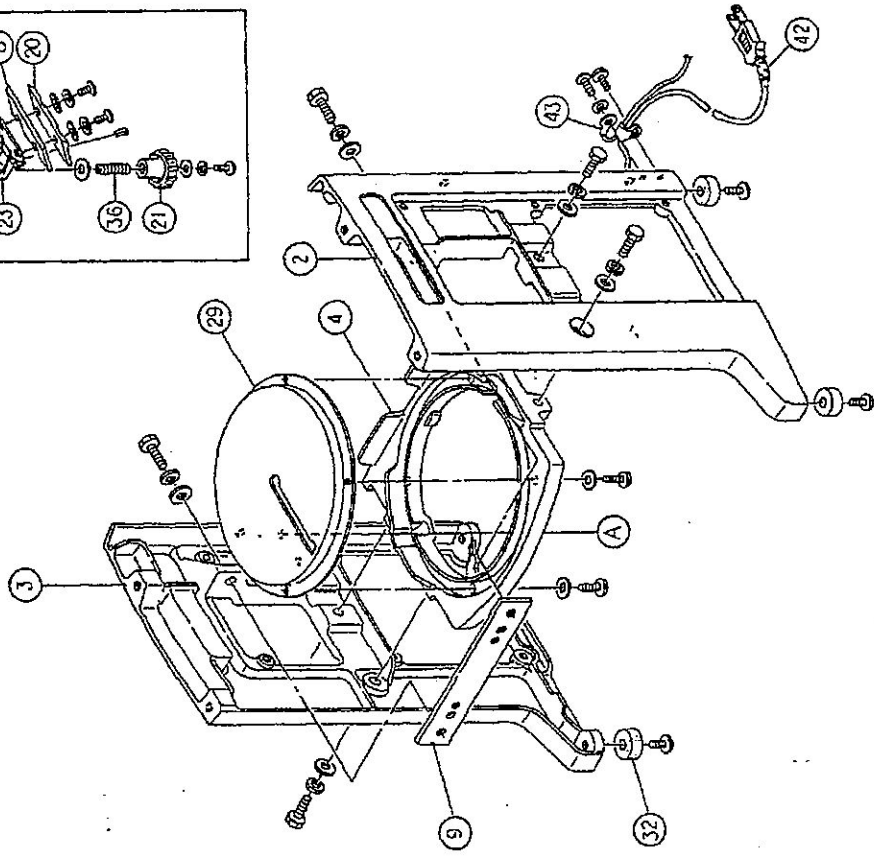

HF-700P

Hypothermias.com
"The Shaved Ice Experts"
Order @ Hypothermias.com
1.888.368.3017

HF-700P

組立構造図1

Hypothermias.com
"The Shaved Ice Experts"
Order @ Hypothermias.com
1.888.368.3017

HF-700P

Hypothermias.com
"The Shaved Ice Experts"
Order @ Hypothermias.com
1.888.368.3017

Hypothermias.com
"The Shaved Ice Experts"
Order @ Hypothermias.com
1.888.368.3017

HF-700P

組立構造図

Hypothermias.com
 BestConcessions.com
 (888) 368-3017
 Hatsuyuki HF-700P Parts

Part #	Part Name
1	Main Shaft Holder
2	Side Frame R
3	Side Frame L
4	Ice Shaving Table Holder
5	Head Cover Unit
6	Side Cover
7	Rear Cover
8	Blade
9	Motor Bed
10,12,17	Worm Wheel Set
11	Inner Cover
13,40	Large Pulley and Bearing Unit
14	Motor Pulley
15	Ice Block Holder
16	Main Shaft Cap
18	Y-Brake
19,26	Main Shaft Crank Handle
21	Blade Adjustment Knob
22	Tension Bolt
20,21,23,24,25,36	Blade Fixing Unit (without blade)
27,28	Ice Holder Plate Unit with Nails
29	Ice Shaving Table
30	Tension Spring
32	Rubber Foot
34	Protector Fixing Plate
37	Drip Tray
38	Switch Waterproof Cap
39	Main Shaft
41	Motor
44	Power Switch
45	Protector
46	Belt
47	Key
48	Drain Hose
49	Mirco Switch
50	Guide Board Kit
51	Shield