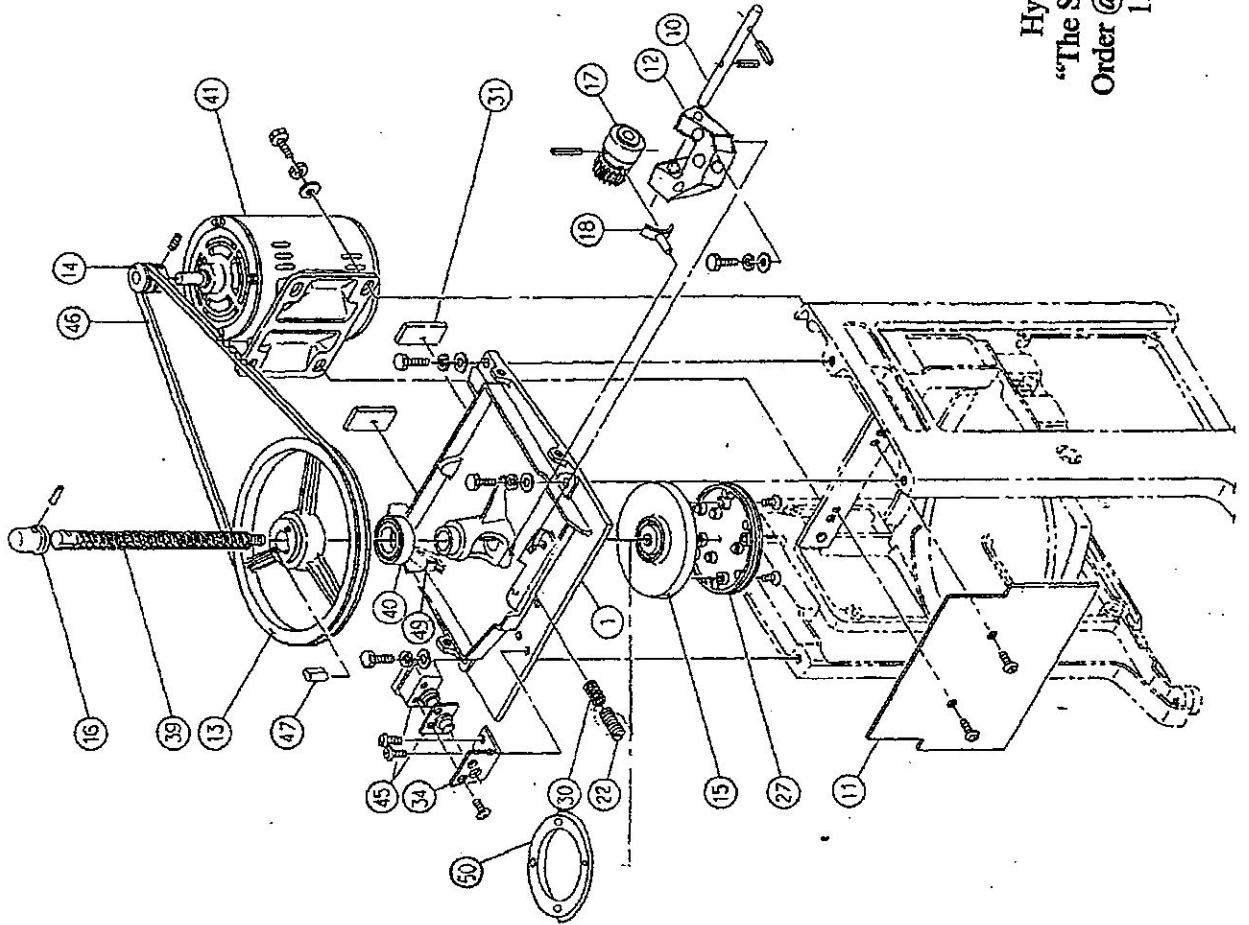

Hypothermias.com
"The Shaved Ice Experts"
Order @ Hypothermias.com
1.888.368.3017

HF-700P

組立構造図

Hypothermias.com
 BestConcessions.com
 (888) 368-3017
 Hatsuyuki HF-700P Parts

Part #	Part Name
1	Main Shaft Holder
2	Side Frame R
3	Side Frame L
4	Ice Shaving Table Holder
5	Head Cover Unit
6	Side Cover
7	Rear Cover
8	Blade
9	Motor Bed
10,12,17	Worm Wheel Set
11	Inner Cover
13,40	Large Pulley and Bearing Unit
14	Motor Pulley
15	Ice Block Holder
16	Main Shaft Cap
18	Y-Brake
19,26	Main Shaft Crank Handle
21	Blade Adjustment Knob
22	Tension Bolt
20,21,23,24,25,36	Blade Fixing Unit (without blade)
27,28	Ice Holder Plate Unit with Nails
29	Ice Shaving Table
30	Tension Spring
32	Rubber Foot
34	Protector Fixing Plate
37	Drip Tray
38	Switch Waterproof Cap
39	Main Shaft
41	Motor
44	Power Switch
45	Protector
46	Belt
47	Key
48	Drain Hose
49	Mirco Switch
50	Guide Board Kit
51	Shield