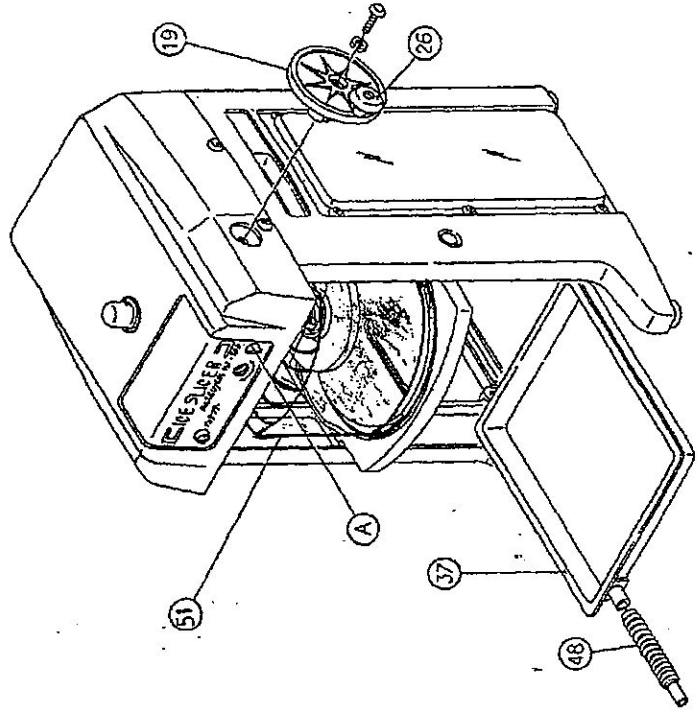

HF-700P

Hypothermias.com
"The Shaved Ice Experts"
Order @ Hypothermias.com
1.888.368.3017

HF-700P

組立構造図1

Hypothermias.com
"The Shaved Ice Experts"
Order @ Hypothermias.com
1.888.368.3017