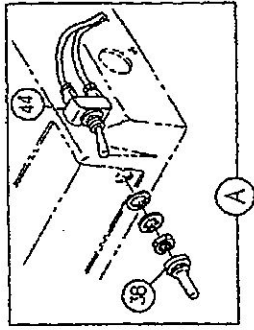

HF-700P

Hypothermias.com
"The Shaved Ice Experts"
Order @ Hypothermias.com
1.888.368.3017

HF-700P

組立構造図1

Hypothermias.com
"The Shaved Ice Experts"
Order @ Hypothermias.com
1.888.368.3017

HF-700P

Hypothermias.com
"The Shaved Ice Experts"
Order @ Hypothermias.com
1.888.368.3017

Hypothermias.com
"The Shaved Ice Experts"
Order @ Hypothermias.com
1.888.368.3017

HF-700P

組立構造図

Hypothermias.com
 BestConcessions.com
 (888) 368-3017
 Hatsuyuki HF-700P Parts

Part #	Part Name
1	Main Shaft Holder
2	Side Frame R
3	Side Frame L
4	Ice Shaving Table Holder
5	Head Cover Unit
6	Side Cover
7	Rear Cover
8	Blade
9	Motor Bed
10,12,17	Worm Wheel Set
11	Inner Cover
13,40	Large Pulley and Bearing Unit
14	Motor Pulley
15	Ice Block Holder
16	Main Shaft Cap
18	Y-Brake
19,26	Main Shaft Crank Handle
21	Blade Adjustment Knob
22	Tension Bolt
20,21,23,24,25,36	Blade Fixing Unit (without blade)
27,28	Ice Holder Plate Unit with Nails
29	Ice Shaving Table
30	Tension Spring
32	Rubber Foot
34	Protector Fixing Plate
37	Drip Tray
38	Switch Waterproof Cap
39	Main Shaft
41	Motor
44	Power Switch
45	Protector
46	Belt
47	Key
48	Drain Hose
49	Mirco Switch
50	Guide Board Kit
51	Shield