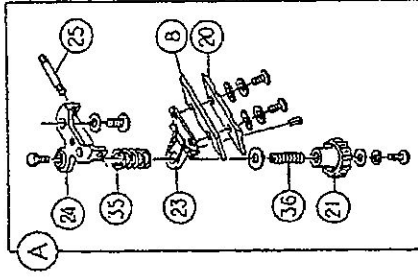

HF-700P

Hypothermias.com
"The Shaved Ice Experts"
Order @ Hypothermias.com
1.888.368.3017

HF-700P

組立構造図1

Hypothermias.com
"The Shaved Ice Experts"
Order @ Hypothermias.com
1.888.368.3017

HF-700P

Hypothermias.com
"The Shaved Ice Experts"
Order @ Hypothermias.com
1.888.368.3017

Hypothermias.com
"The Shaved Ice Experts"
Order @ Hypothermias.com
1.888.368.3017

HF-700P

組立構造図

Hypothermias.com
 BestConcessions.com
 (888) 368-3017
 Hatsuyuki HF-700P Parts

Part #	Part Name
1	Main Shaft Holder
2	Side Frame R
3	Side Frame L
4	Ice Shaving Table Holder
5	Head Cover Unit
6	Side Cover
7	Rear Cover
8	Blade
9	Motor Bed
10,12,17	Worm Wheel Set
11	Inner Cover
13,40	Large Pulley and Bearing Unit
14	Motor Pulley
15	Ice Block Holder
16	Main Shaft Cap
18	Y-Brake
19,26	Main Shaft Crank Handle
21	Blade Adjustment Knob
22	Tension Bolt
20,21,23,24,25,36	Blade Fixing Unit (without blade)
27,28	Ice Holder Plate Unit with Nails
29	Ice Shaving Table
30	Tension Spring
32	Rubber Foot
34	Protector Fixing Plate
37	Drip Tray
38	Switch Waterproof Cap
39	Main Shaft
41	Motor
44	Power Switch
45	Protector
46	Belt
47	Key
48	Drain Hose
49	Mirco Switch
50	Guide Board Kit
51	Shield