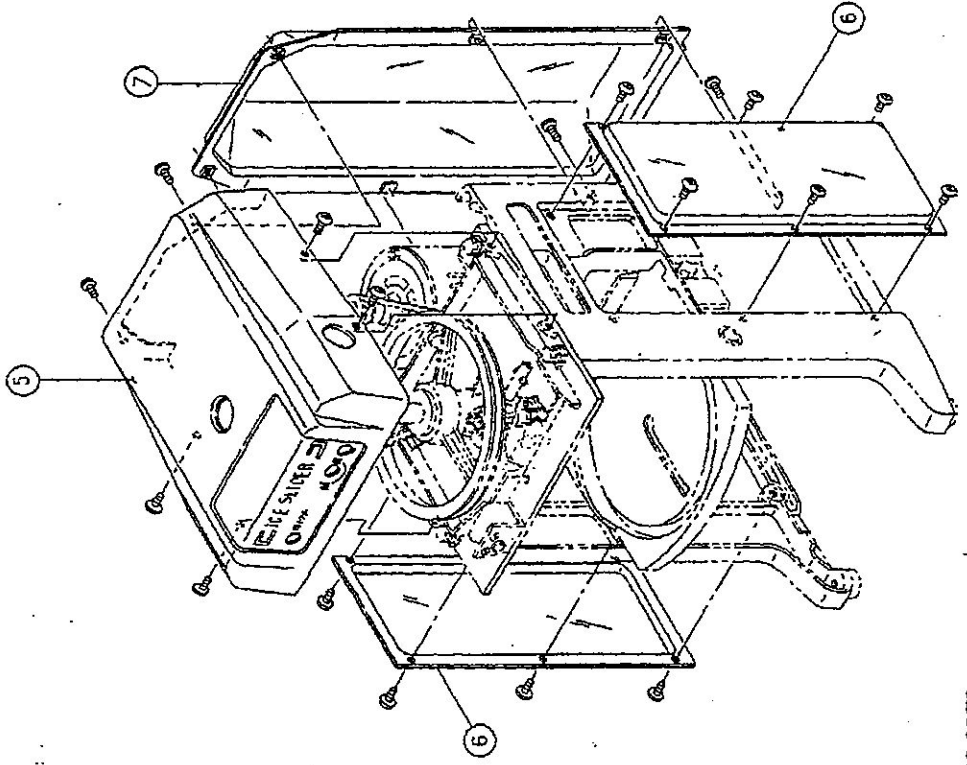

HF-700P

Hypothermias.com
"The Shaved Ice Experts"
Order @ Hypothermias.com
1.888.368.3017

HF-700P

組立構造図1

Hypothermias.com
"The Shaved Ice Experts"
Order @ Hypothermias.com
1.888.368.3017