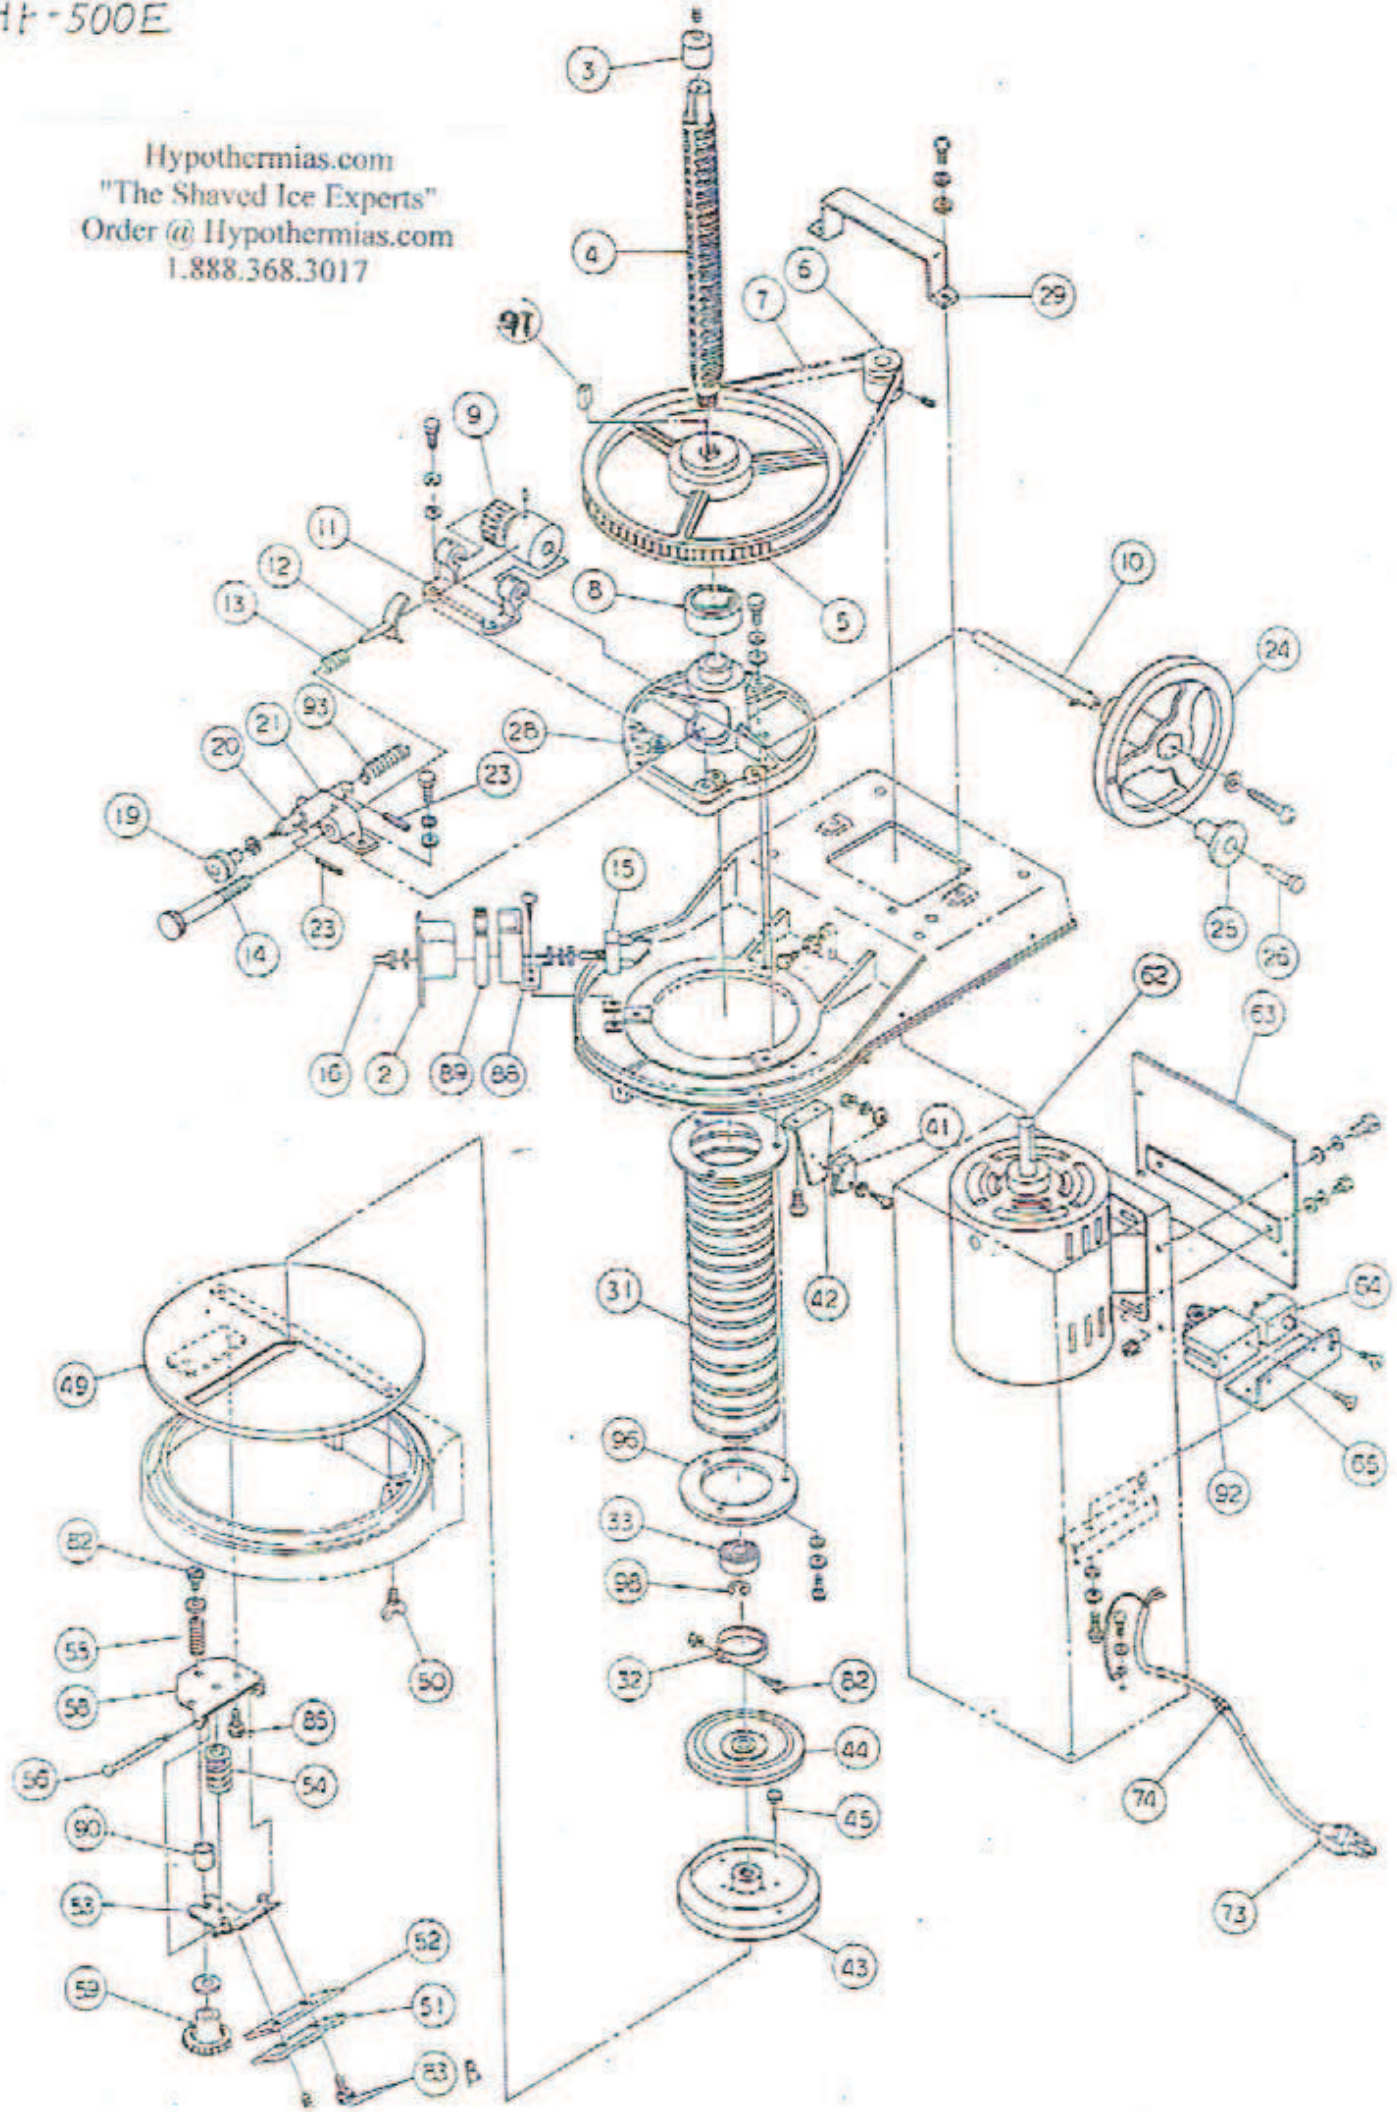

HP-500E

Hypothermias.com
"The Shaved Ice Experts"
Order @ Hypothermias.com
1.888.368.3017