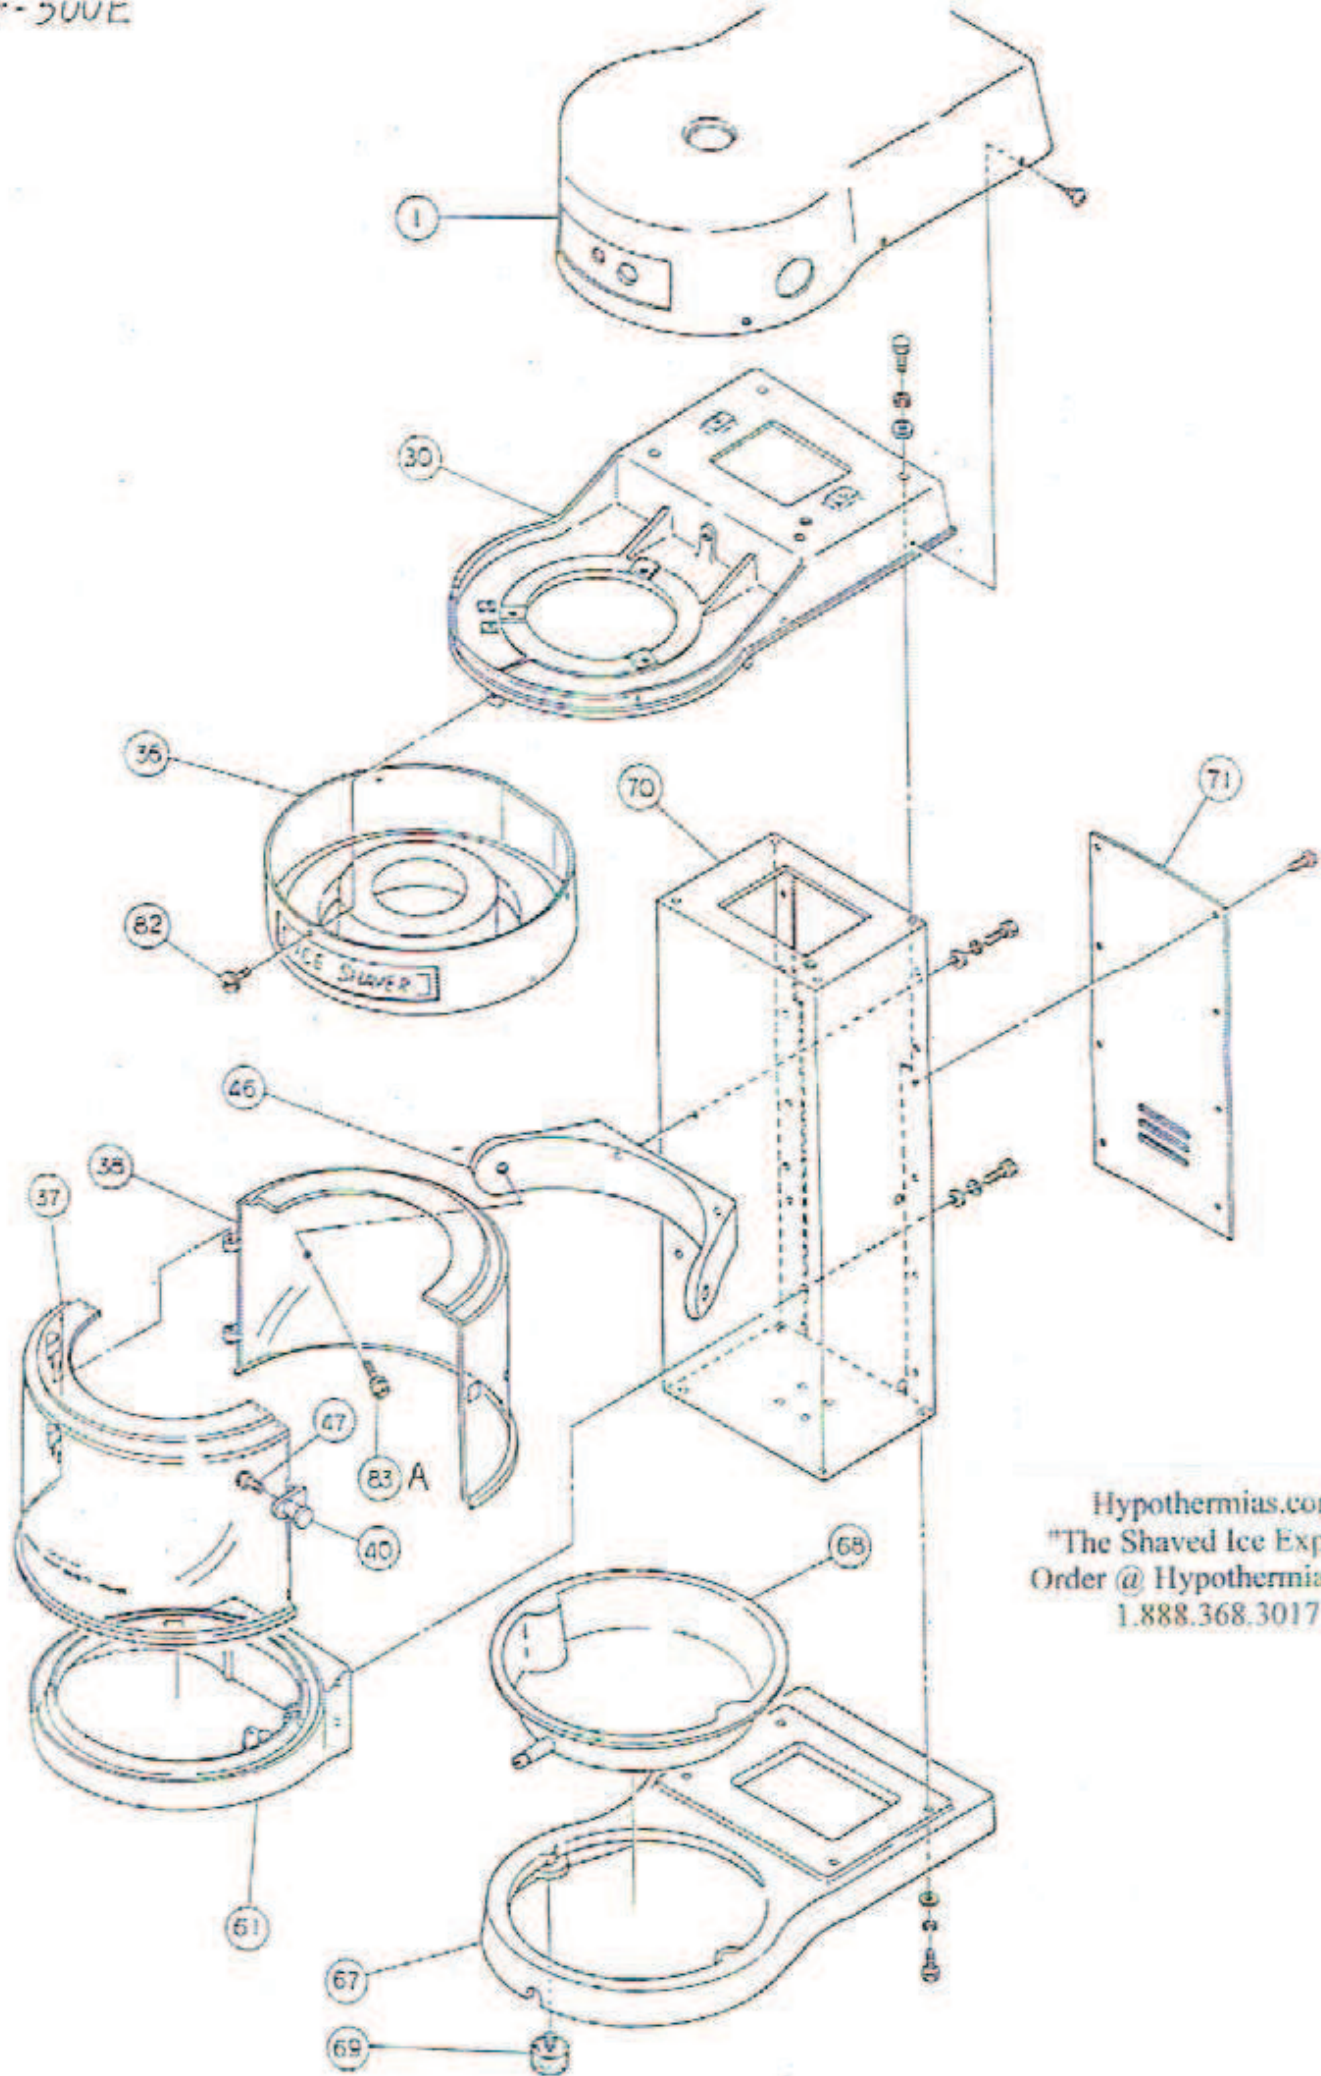

Hypothermias.com
"The Shaved Ice Experts"
Order @ Hypothermias.com
1.888.368.3017