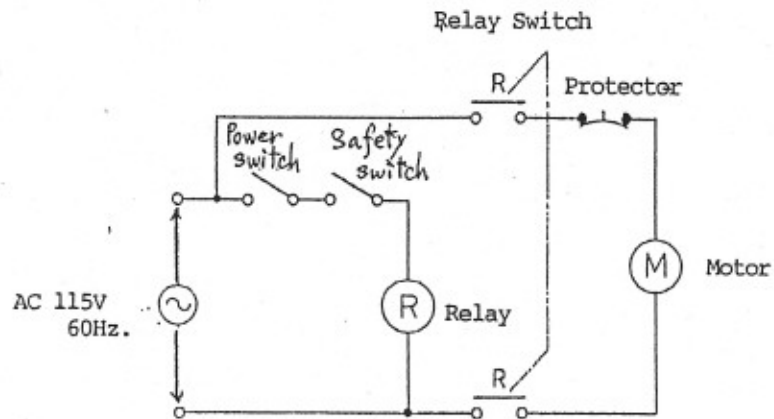

The length unit is indicated in milli meter.

2	3	電源結線変更 他	No.61-001	10-4-13	香隆
1		立上配り追加		11-1-23	21
紀号	変更款	変更内容・理由	設定番号	年月日	担当 検図

標準加工アラサ	普通寸法差(±)	呼び寸法	J	K	L
(標準外公差ノット)		0.517	0.05	0.11	-
		1.772	0.05	0.11	0.2
▽▽▽	0.82	0.771	0.1	0.2	0.3
▽▽	0.2	3.077	0.15	0.3	0.4
▽	0.2	1.277	0.2	0.5	1.2
○	0.2	3.15	0.3	0.8	2
-		100.0	1.0	1.5	3

Hypothermias.com
"The Shaved Ice Experts"
Order @ Hypothermias.com
1.888.368.3017

株式会社中部コーポレーション