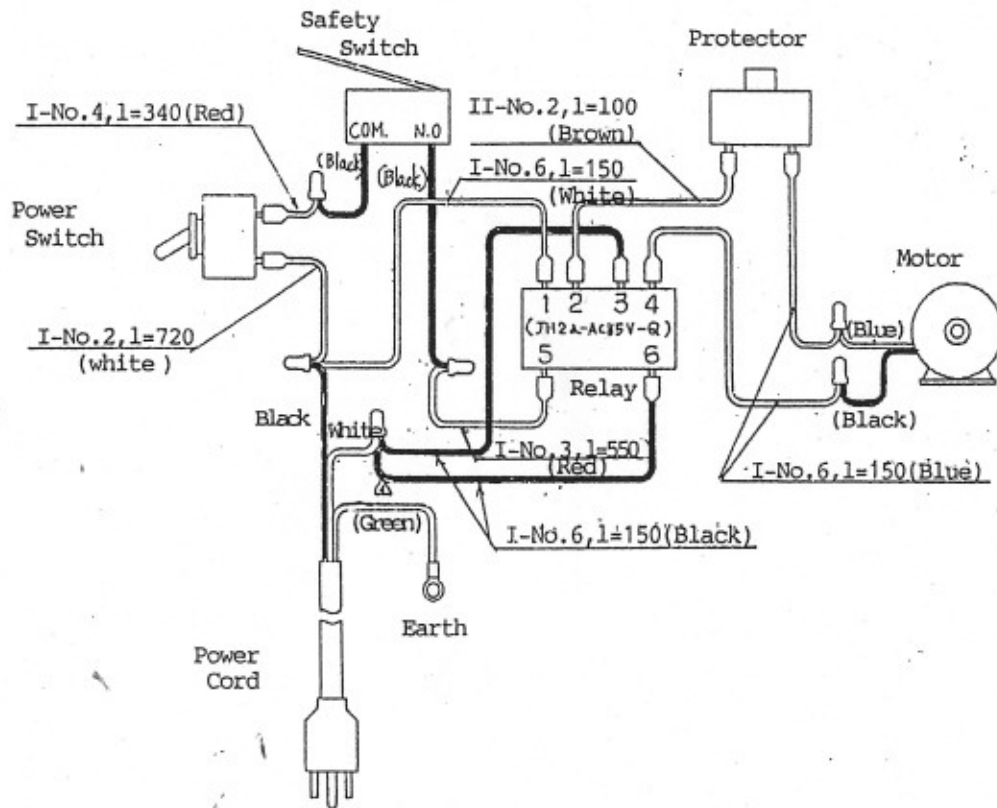

The length unit is indicated in milli meter.

2	3	電源結線変更 他	No.61-001	10-4-13	香隆
1		立上配り追加		11-1-23	21
紀号	変更款	変更内容・理由	設定番号	年月日	担当 検図

標準加工アラサ	普通寸法差(±)	呼び寸法	J	K	L
(標準外公差ノット)		0.517	0.05	0.11	-
		1.772	0.05	0.11	0.2
▽▽▽	0.82	0.771	0.1	0.2	0.3
▽▽	0.2	3.077	0.15	0.3	0.4
▽	0.2	1.277	0.2	0.5	1.2
○	0.2	3.15	0.3	0.8	2
-		100.0	1.0	1.5	3

Hypothermias.com
"The Shaved Ice Experts"
Order @ Hypothermias.com
1.888.368.3017

株式会社中部コーポレーション