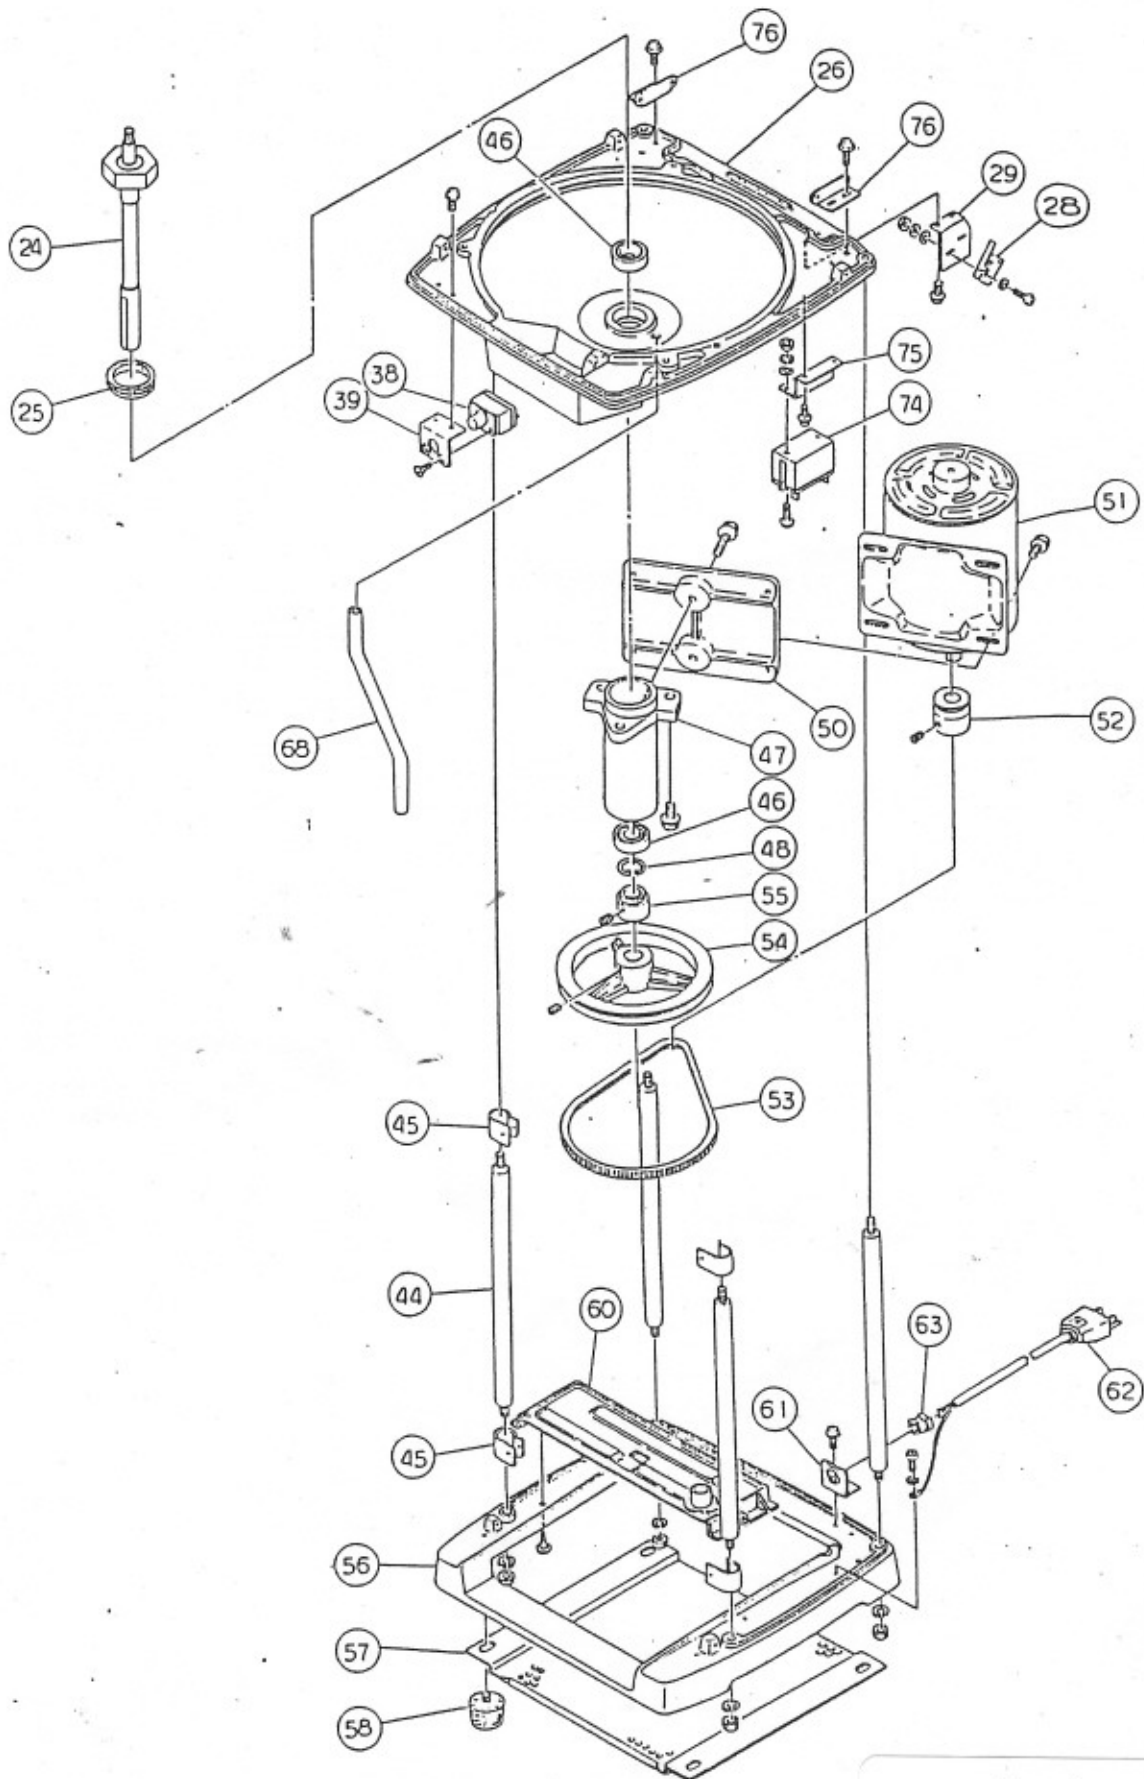

HC-8E

Hypothermias.com
"The Shaved Ice Experts"
Order @ Hypothermias.com
1.888.368.3017