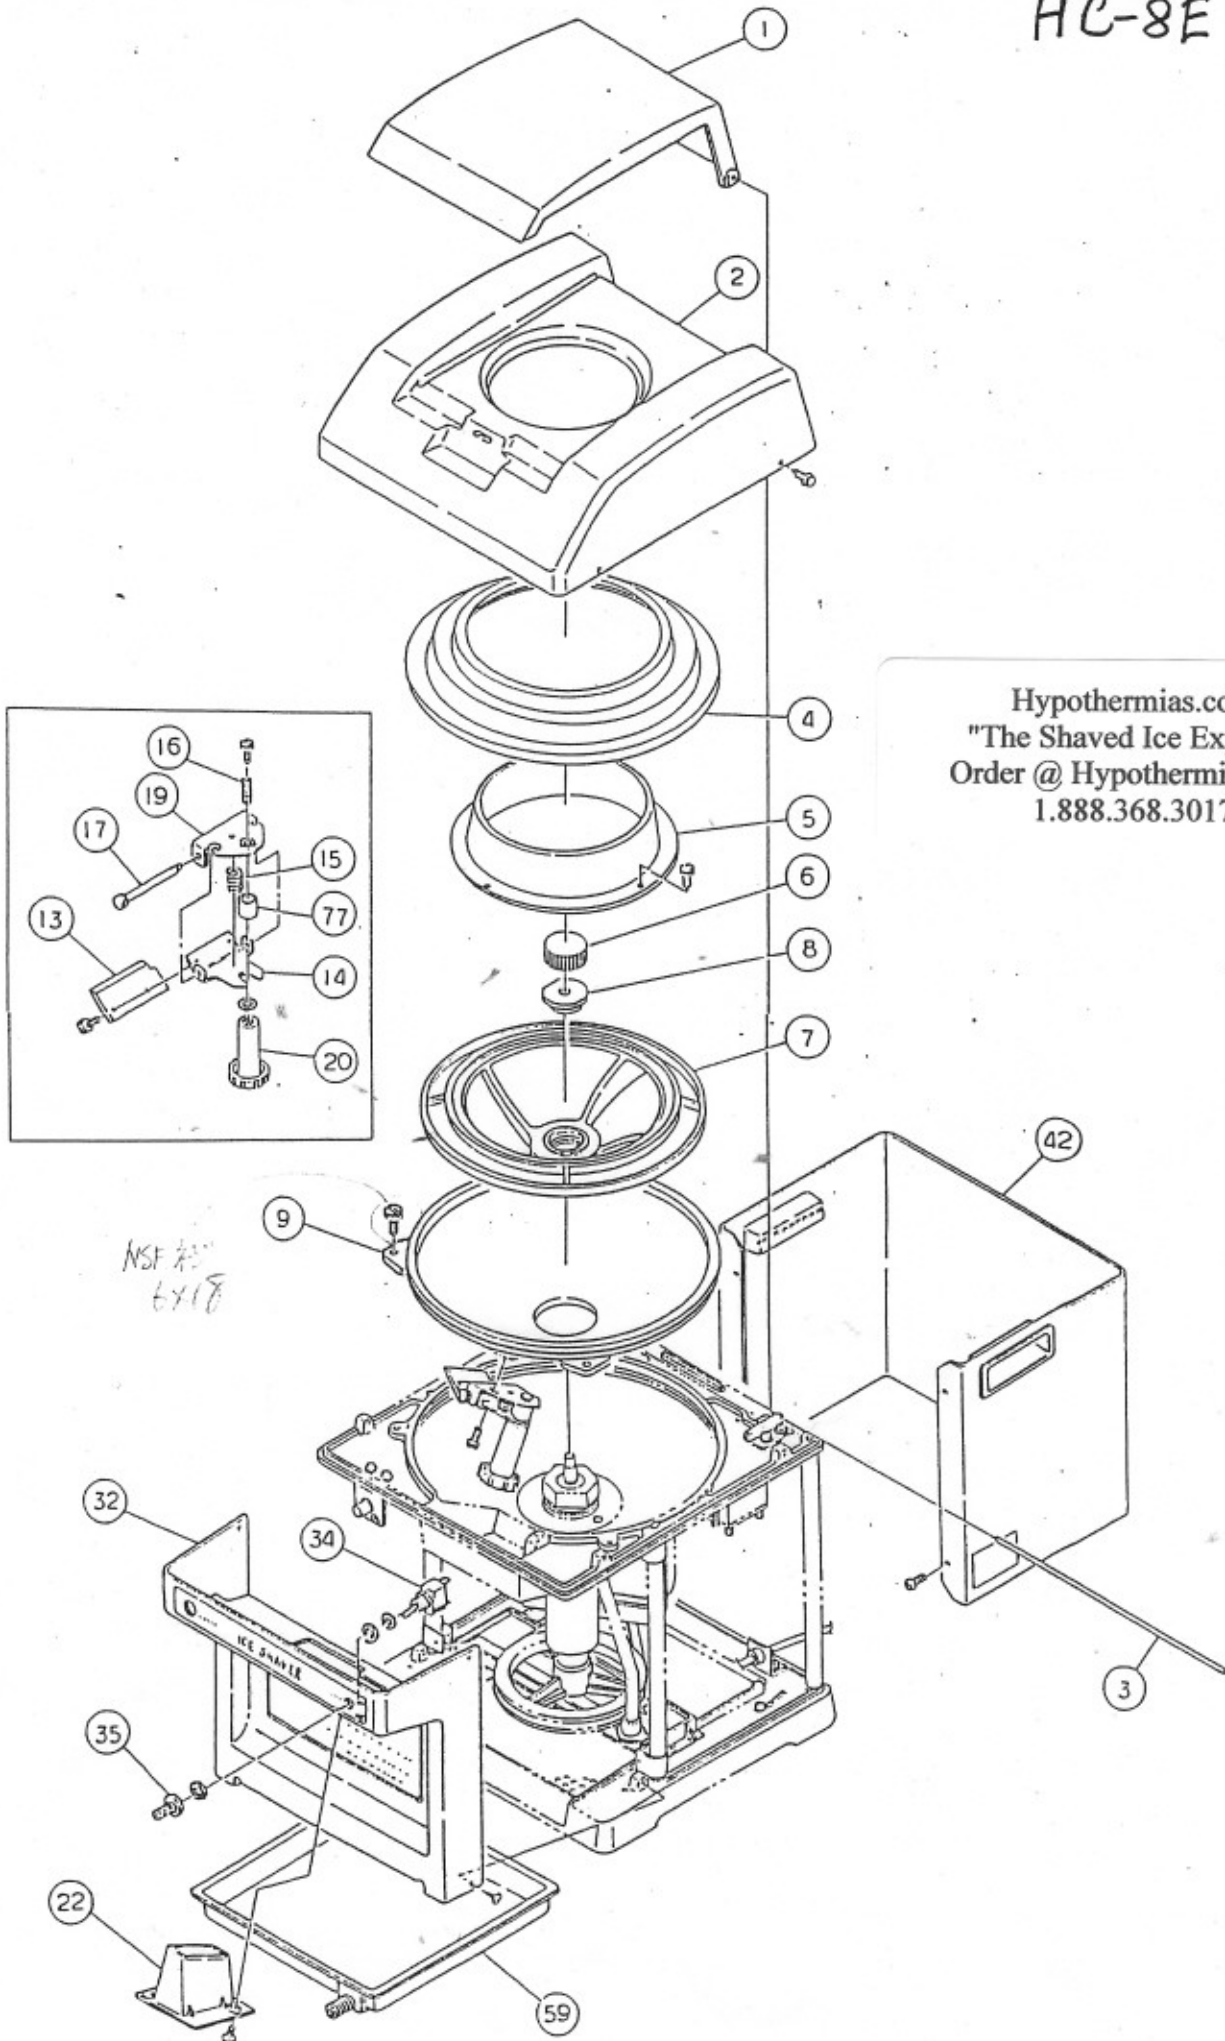

HC-8E

Hypothermias.com
"The Shaved Ice Experts"
Order @ Hypothermias.com
1.888.368.3017