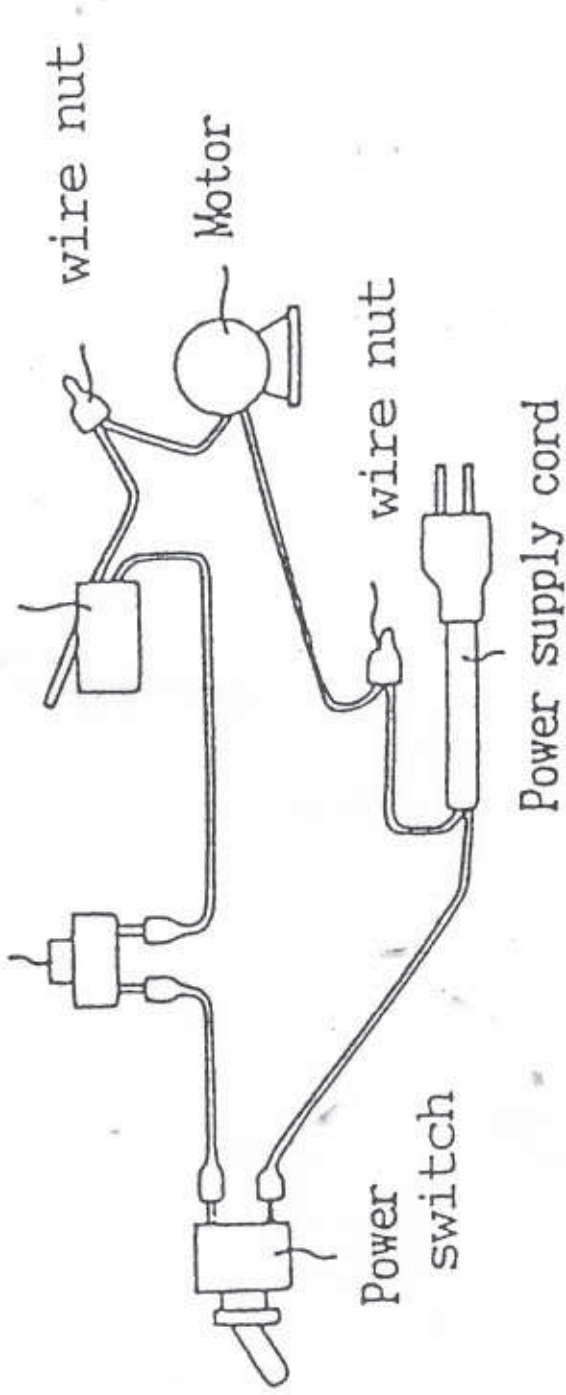

## OVERVIEW (2)

Hypothermias.com  
"The Shaved Ice Experts"  
Order @ Hypothermias.com  
1.888.368.3017

Electrical diagram

Protector      Microswitch

wire nut

Motor

Power switch

wire nut

# LIST PRICE: PARTS LIST HC-27 ICE SLICER

PARTS NO	DESCRIPTION
1	Conical case
2	Body Bed
3	Inlet cover
4	Ice outlet fixture
5	Blade adjust knob
6	Adjust knob cap
7	Head cover
8	Front cover
9	Side cover
10	Hinge (A) for Lid
11	Hinge (B) for Lid
12	Drip tray
13	Magnet fixture
14	Bracket
15	Gear(L)
16	Gear(S)
17	Spring
18	Lever for gear L
19	Lever for gear S
20	Blade holder
21	Motor protection cover
22/23	Combination of shaft holder/motor bec
24	Large pulley
25	Motor pulley
26	Shaft stopper
27	Rotary wing(with shaft)
28	Blade holder receiver
29	Main shaft with rotary wing
30	Supporter
31	Adaptor
32	Blade holder shaft
33	Ice chute
34	Microswitch lever
35	Cover fixing band
36	Blad adjust spring
37	Adjust bolt
38	Rotary hopper
39	Water proof lid
40	Insulation
41	Drain hose
42	Motor cover
43	Drain pipe
44	Rubber foot
45	Water-proof cap
46	Blade (stainless)
47	Microswitch fixture