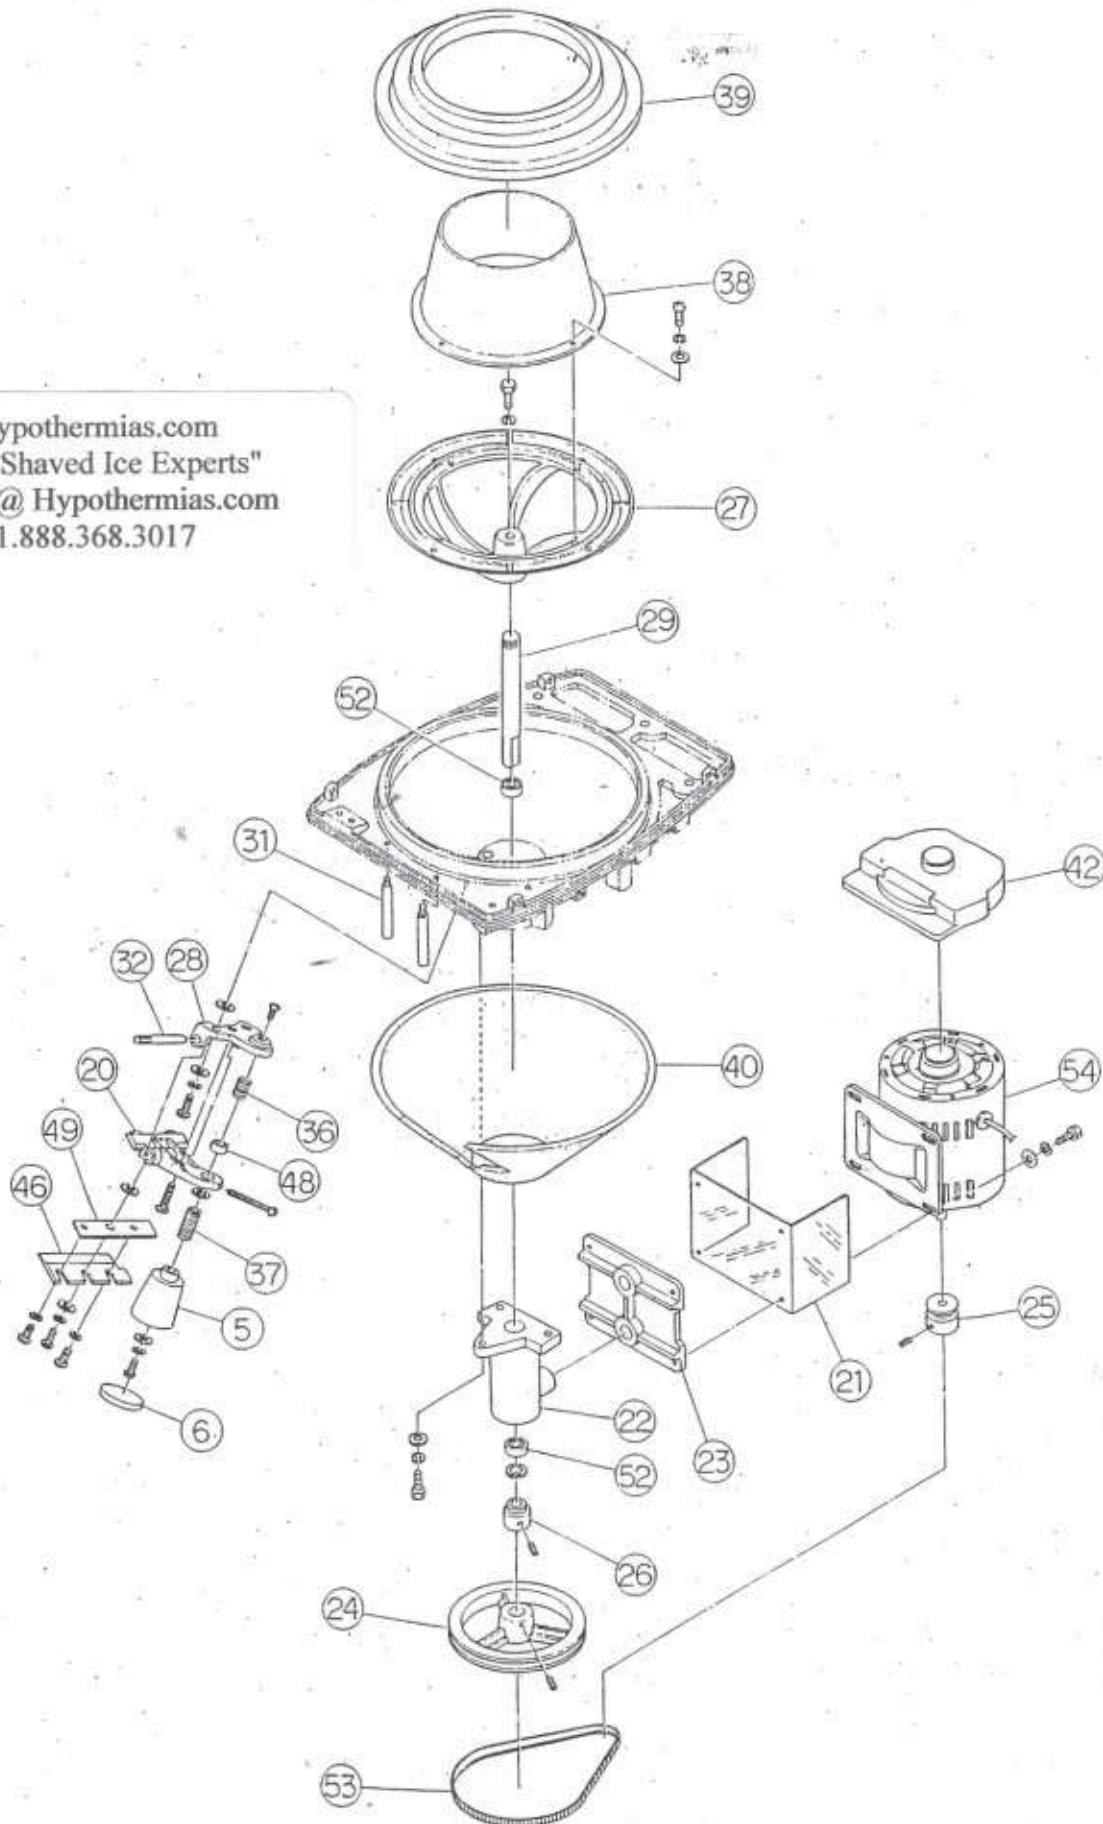

## OVERVIEW (2)

Hypothermias.com  
"The Shaved Ice Experts"  
Order @ Hypothermias.com  
1.888.368.3017

Electrical diagram

Protector      Microswitch

wire nut

Motor

Power switch

wire nut

# LIST PRICE: PARTS LIST HC-27 ICE SLICER

PARTS NO	DESCRIPTION
1	Conical case
2	Body Bed
3	Inlet cover
4	Ice outlet fixture
5	Blade adjust knob
6	Adjust knob cap
7	Head cover
8	Front cover
9	Side cover
10	Hinge (A) for Lid
11	Hinge (B) for Lid
12	Drip tray
13	Magnet fixture
14	Bracket
15	Gear(L)
16	Gear(S)
17	Spring
18	Lever for gear L
19	Lever for gear S
20	Blade holder
21	Motor protection cover
22/23	Combination of shaft holder/motor bec
24	Large pulley
25	Motor pulley
26	Shaft stopper
27	Rotary wing(with shaft)
28	Blade holder receiver
29	Main shaft with rotary wing
30	Supporter
31	Adaptor
32	Blade holder shaft
33	Ice chute
34	Microswitch lever
35	Cover fixing band
36	Blad adjust spring
37	Adjust bolt
38	Rotary hopper
39	Water proof lid
40	Insulation
41	Drain hose
42	Motor cover
43	Drain pipe
44	Rubber foot
45	Water-proof cap
46	Blade (stainless)
47	Microswitch fixture