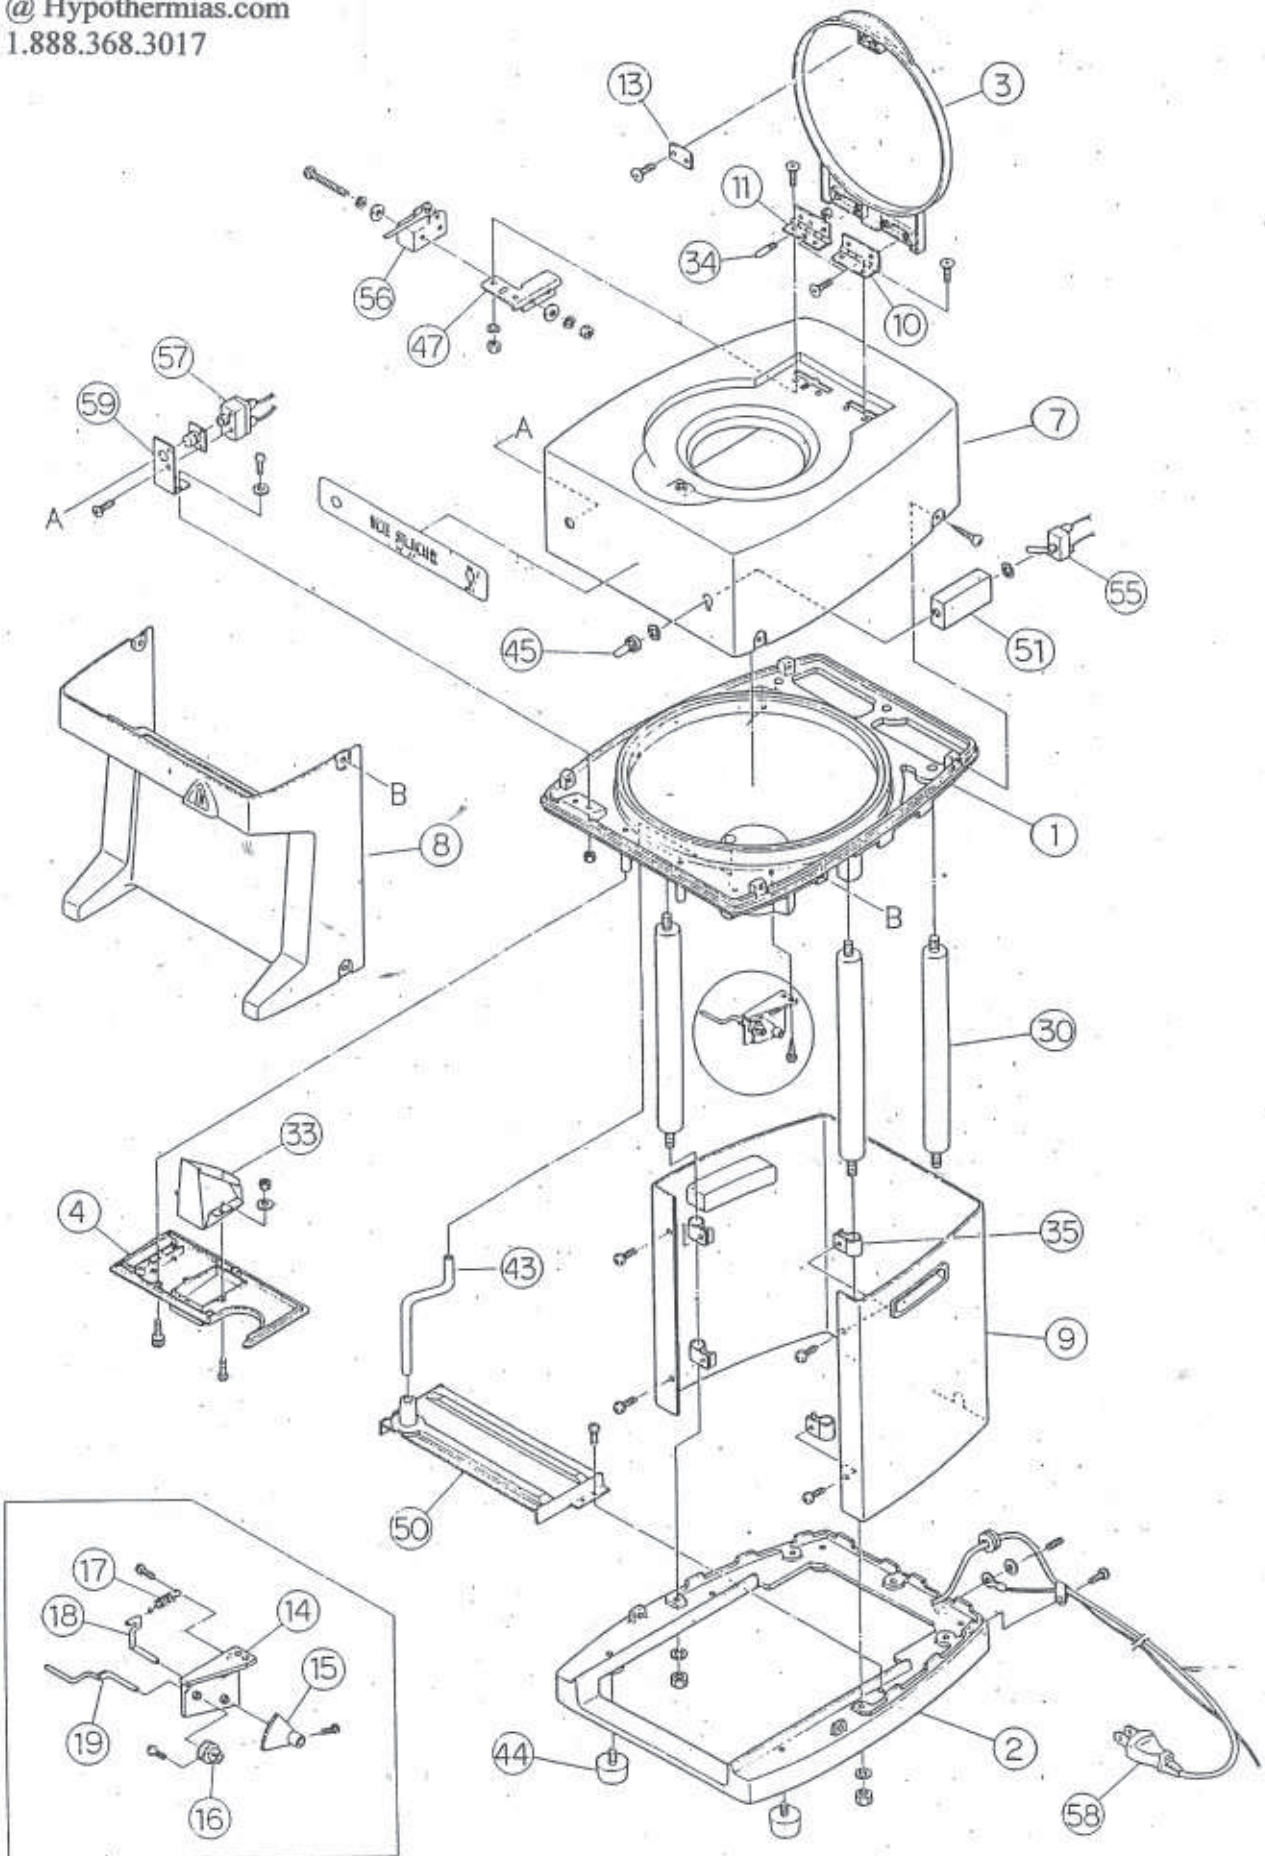

## OVERVIEW (2)

Hypothermias.com  
"The Shaved Ice Experts"  
Order @ Hypothermias.com  
1.888.368.3017

Electrical diagram

Protector      Microswitch

wire nut

Motor

Power switch

wire nut

# LIST PRICE: PARTS LIST HC-27 ICE SLICER

PARTS NO	DESCRIPTION
1	Conical case
2	Body Bed
3	Inlet cover
4	Ice outlet fixture
5	Blade adjust knob
6	Adjust knob cap
7	Head cover
8	Front cover
9	Side cover
10	Hinge (A) for Lid
11	Hinge (B) for Lid
12	Drip tray
13	Magnet fixture
14	Bracket
15	Gear(L)
16	Gear(S)
17	Spring
18	Lever for gear L
19	Lever for gear S
20	Blade holder
21	Motor protection cover
22/23	Combination of shaft holder/motor bec
24	Large pulley
25	Motor pulley
26	Shaft stopper
27	Rotary wing(with shaft)
28	Blade holder receiver
29	Main shaft with rotary wing
30	Supporter
31	Adaptor
32	Blade holder shaft
33	Ice chute
34	Microswitch lever
35	Cover fixing band
36	Blad adjust spring
37	Adjust bolt
38	Rotary hopper
39	Water proof lid
40	Insulation
41	Drain hose
42	Motor cover
43	Drain pipe
44	Rubber foot
45	Water-proof cap
46	Blade (stainless)
47	Microswitch fixture