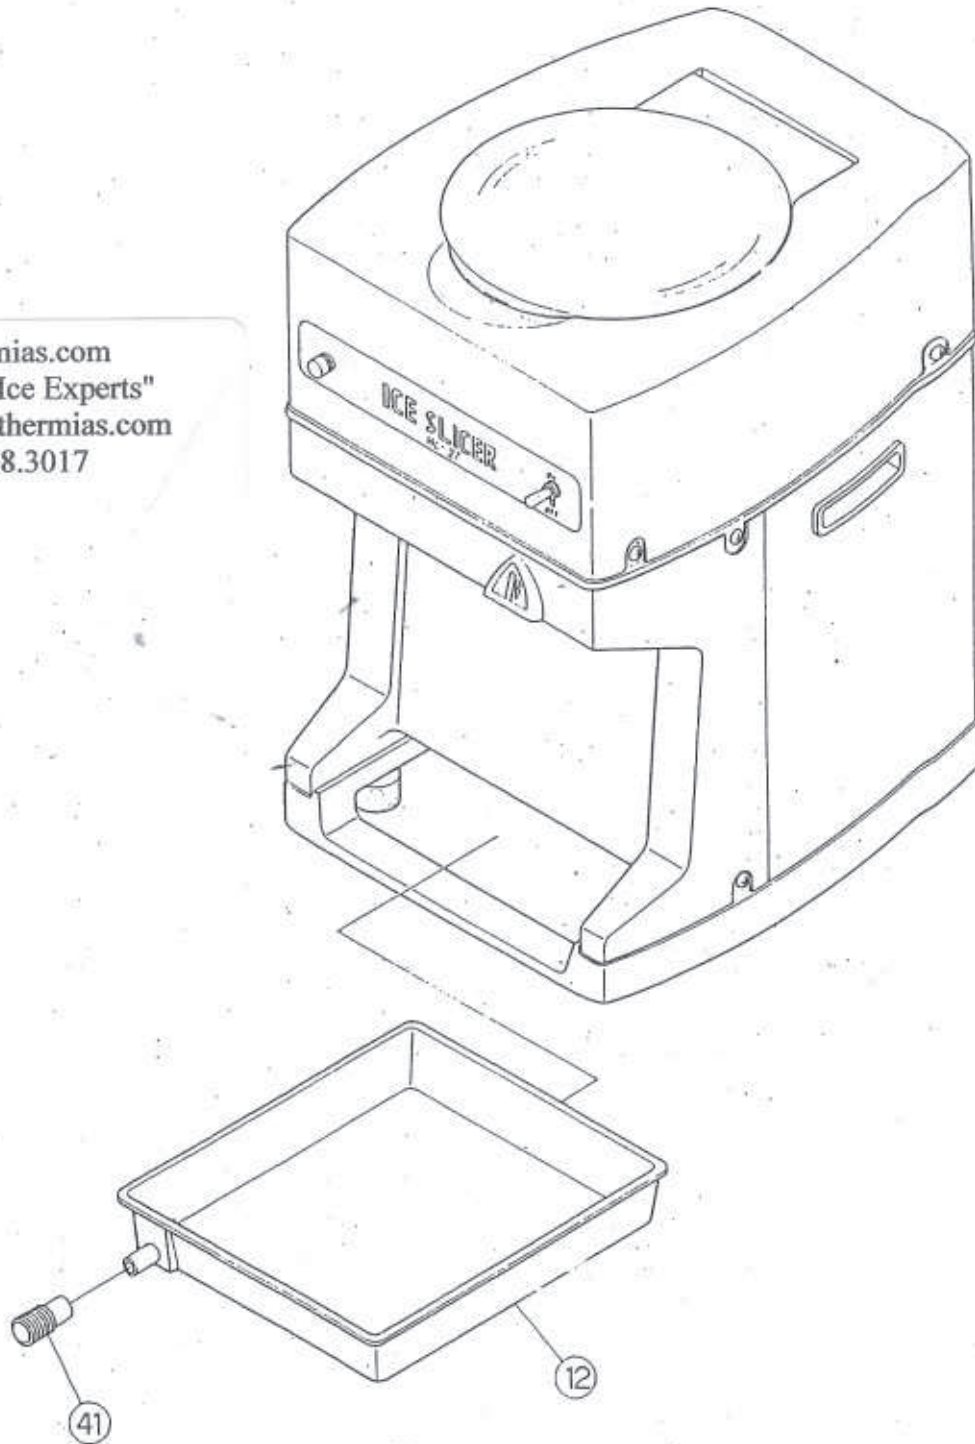

OVERVIEW (1)

Hypothermias.com
"The Shaved Ice Experts"
Order @ Hypothermias.com
1.888.368.3017