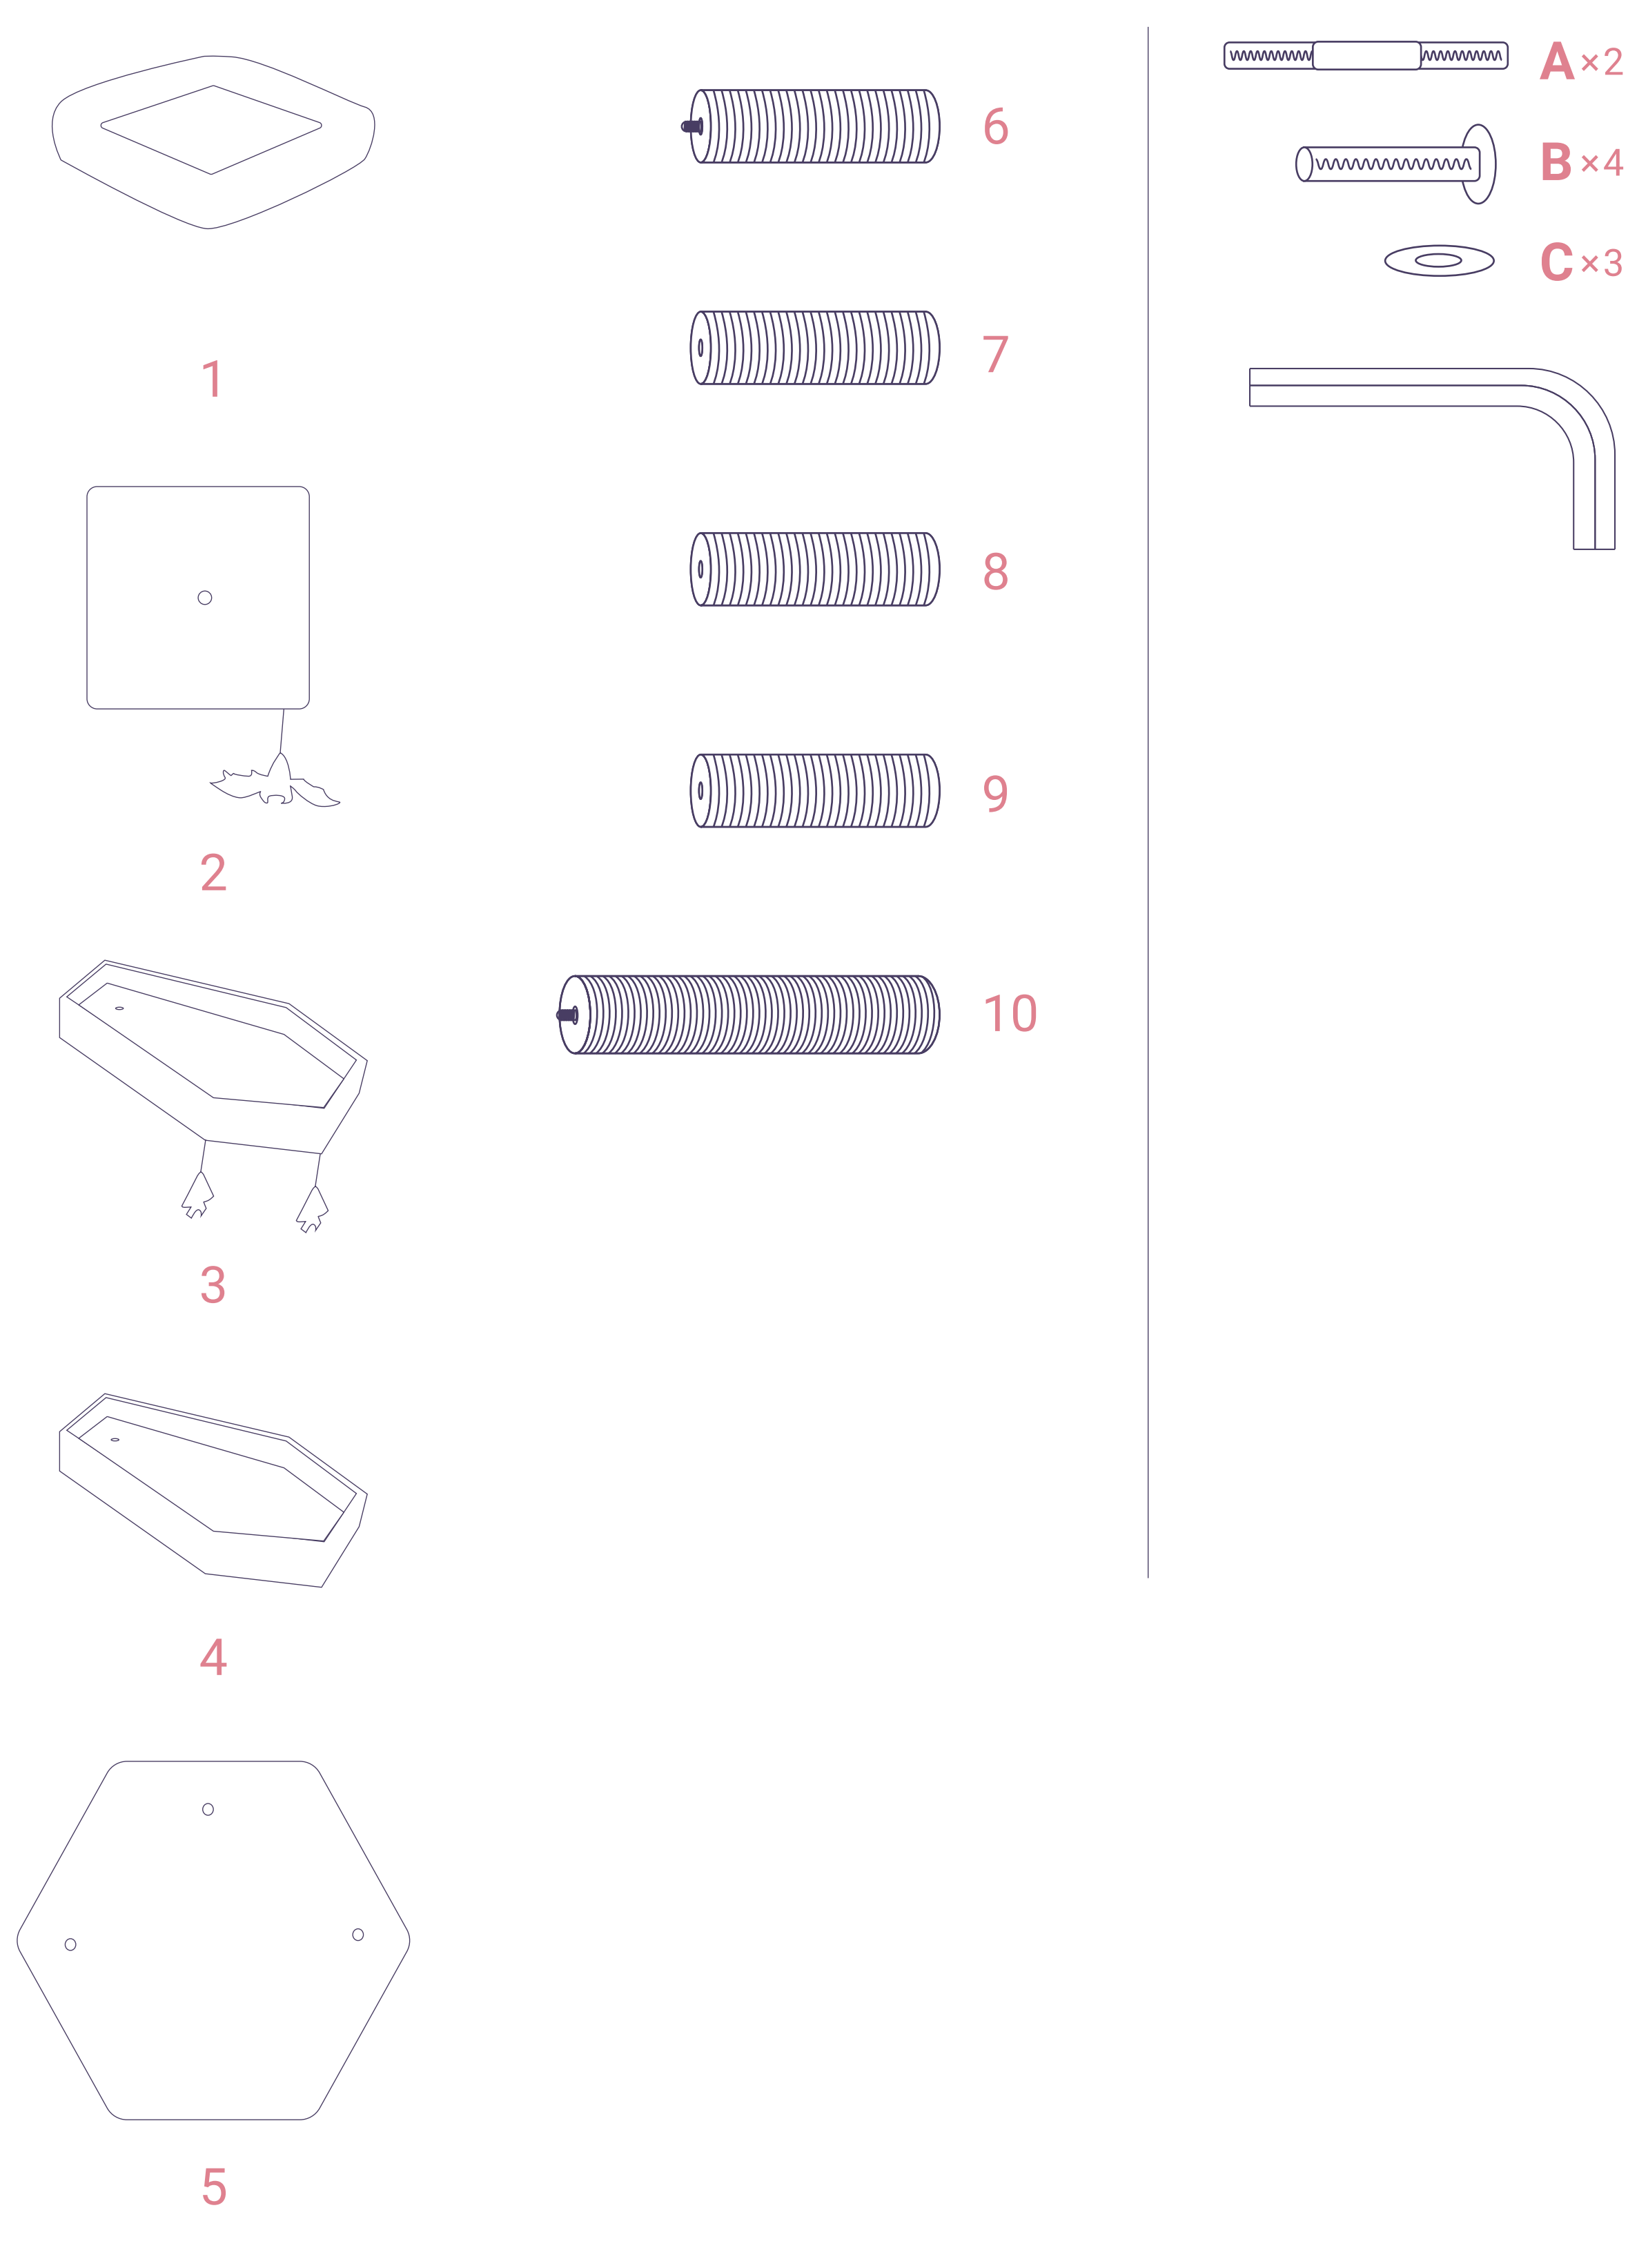

## SAFETY GUIDELINES TO PREVENT INJURIES

- This cat tree is intended for CATS, not to be sat on by human babies.
- Care should be taken when unpacking the product.
- Keep small objects away from children and pets.
- Follow instructions accordingly, make sure all steps are accomplished.
- NEVER climb, shake, step on, or hang on the product.
- Keep the cat tree indoors and away from direct sunlight or damp areas.
- Always operate this cat tree on a flat, level, and stable surface.
- Examine the cat tree frequently for damaged, missing, or loose parts.
- Discard if the cat tree is torn or damaged.
- Contact our customer service for any damaged parts within two months.

## IMPORTANT

- Please identify and sort all components shown below.
- All pictures shown are for illustration purposes only. The actual cat tree may vary due to product enhancement.