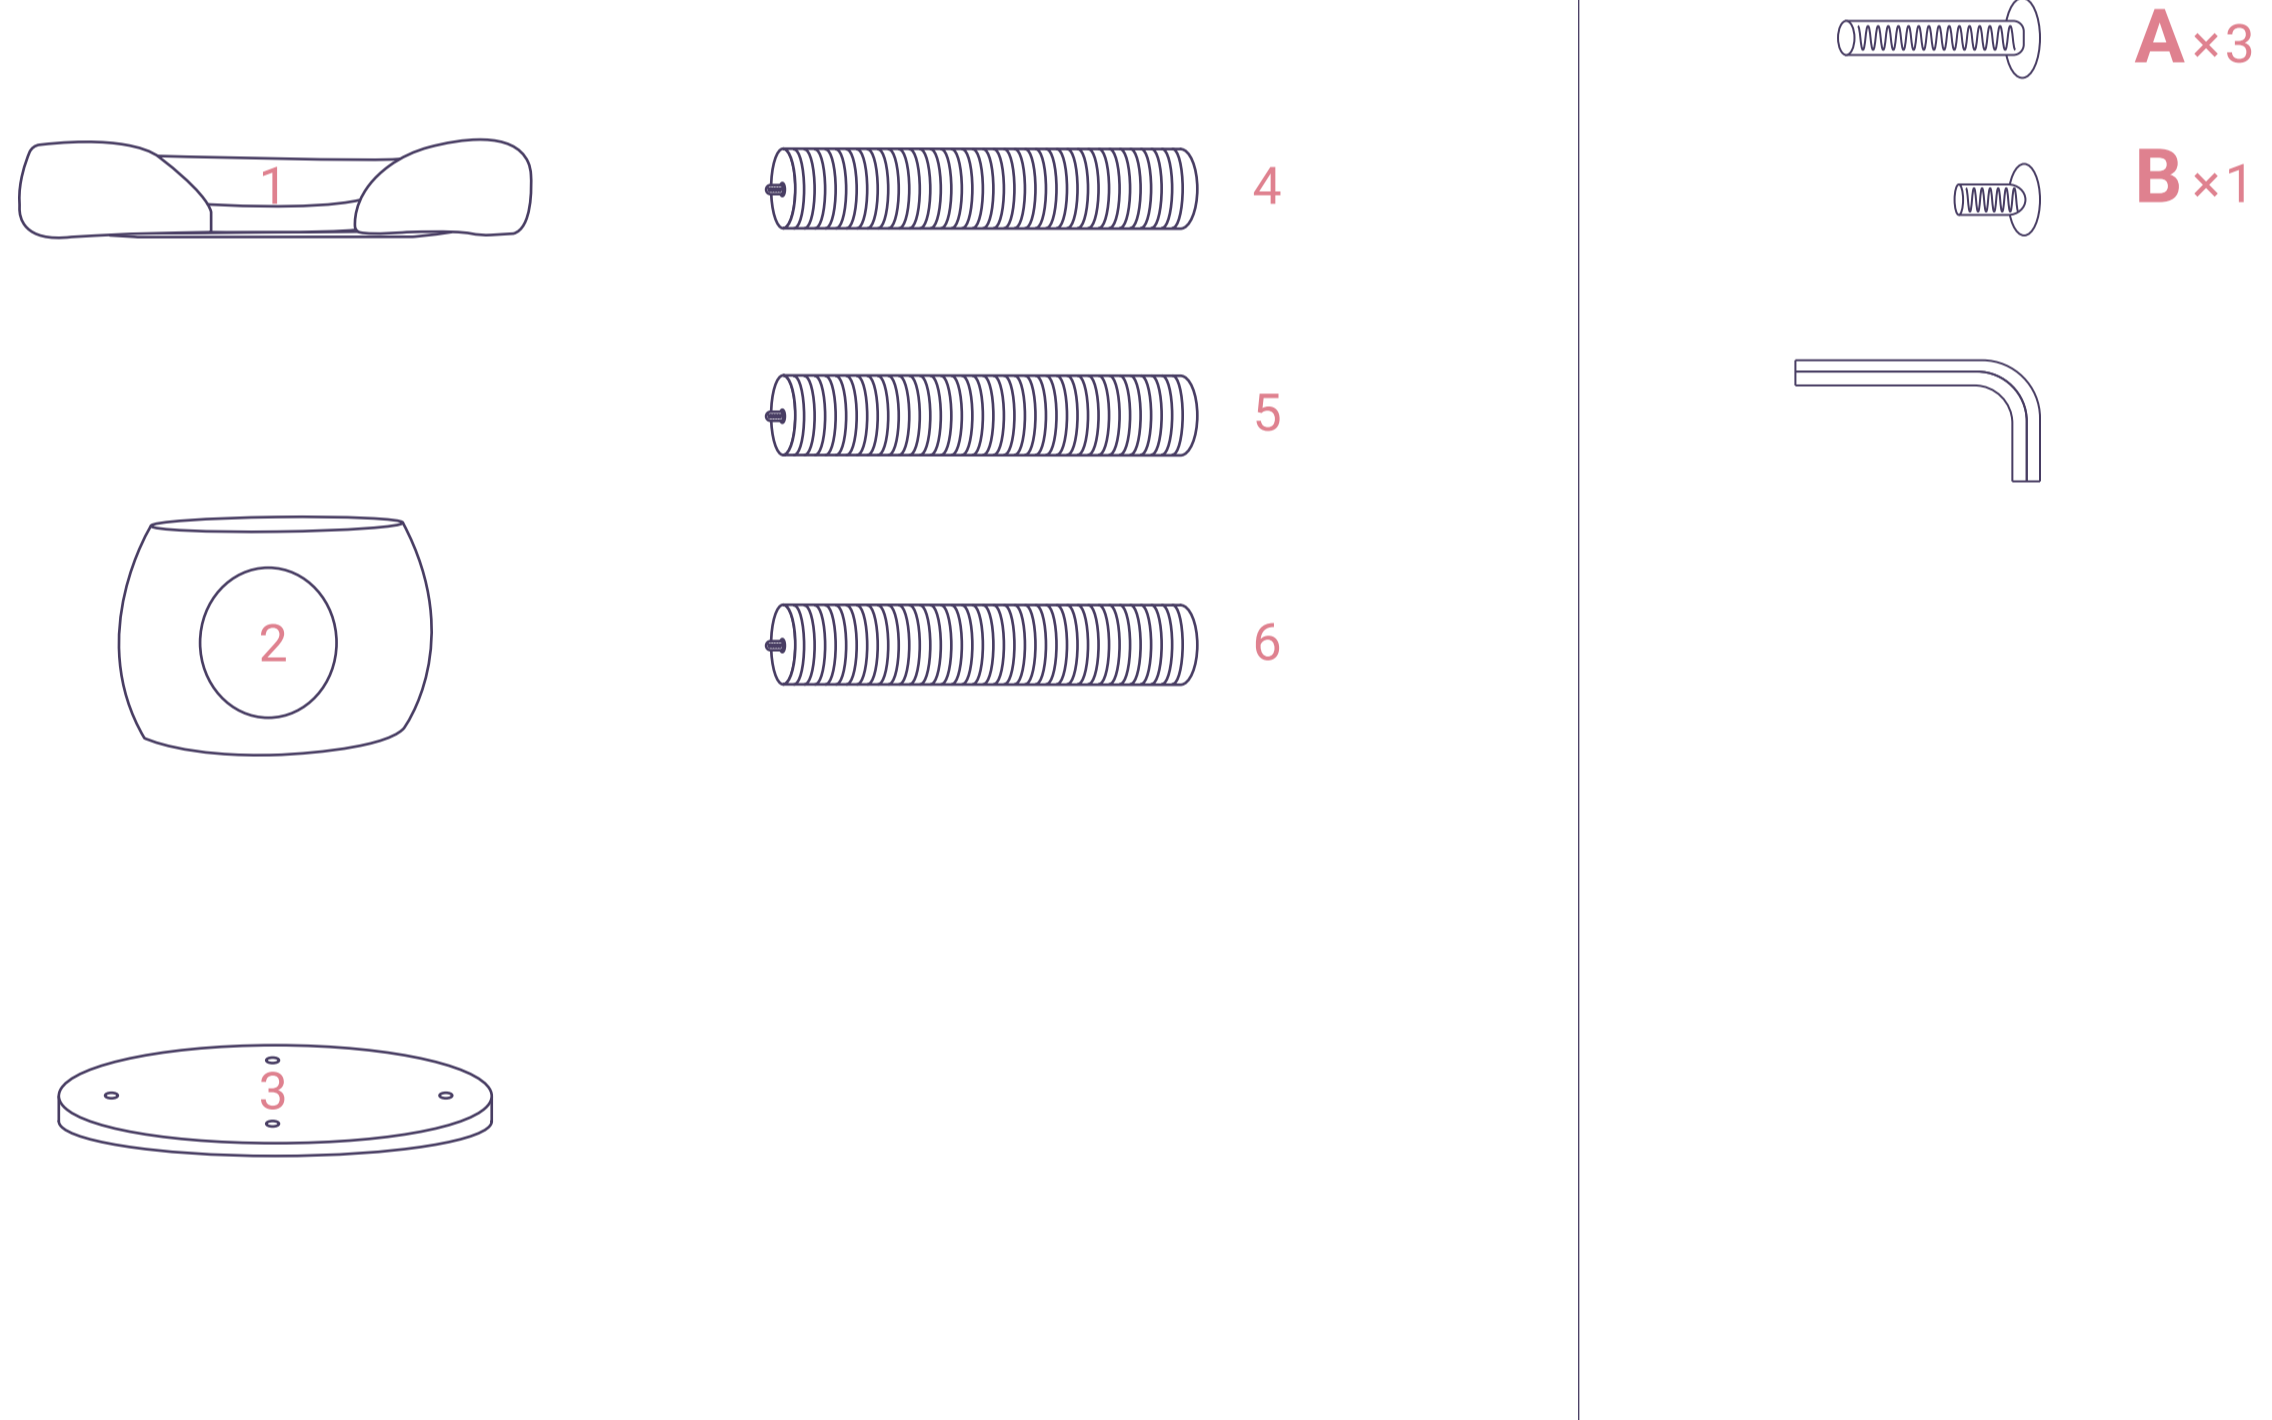

28.7 IN
HEIGHT

ZEN STYLE RATTAN CAT TREE

READ BEFORE YOU START

Please identify and sort all components shown below.
For any issues during installation, please ask for assistance at service@happyandpolly.com or check our YouTube Channel https://www.youtube.com/channel/UCbPD98rZ-jOYrTCQA_0eNLg.

SAFETY GUIDELINES TO PREVENT INJURIES

- This cat tree is intended for CATS, not to be sat on by human babies.
- Care should be taken when unpacking the product.
- Keep small objects away from children and pets.
- Follow instructions accordingly, make sure all steps are accomplished.
- NEVER climb, shake, step on, or hang on the product.
- Keep the cat tree indoors and away from direct sunlight or damp areas.
- Always operate this cat tree on a flat, level, and stable surface.
- Examine the cat tree frequently for damaged, missing, or loose parts.
- Discard if the cat tree is torn or damaged.
- Contact our customer service for any damaged parts within two months.

IMPORTANT

- Please identify and sort all components shown below.
- All pictures shown are for illustration purposes only. The actual cat tree may vary due to product enhancement.

ASSEMBLY INSTRUCTIONS