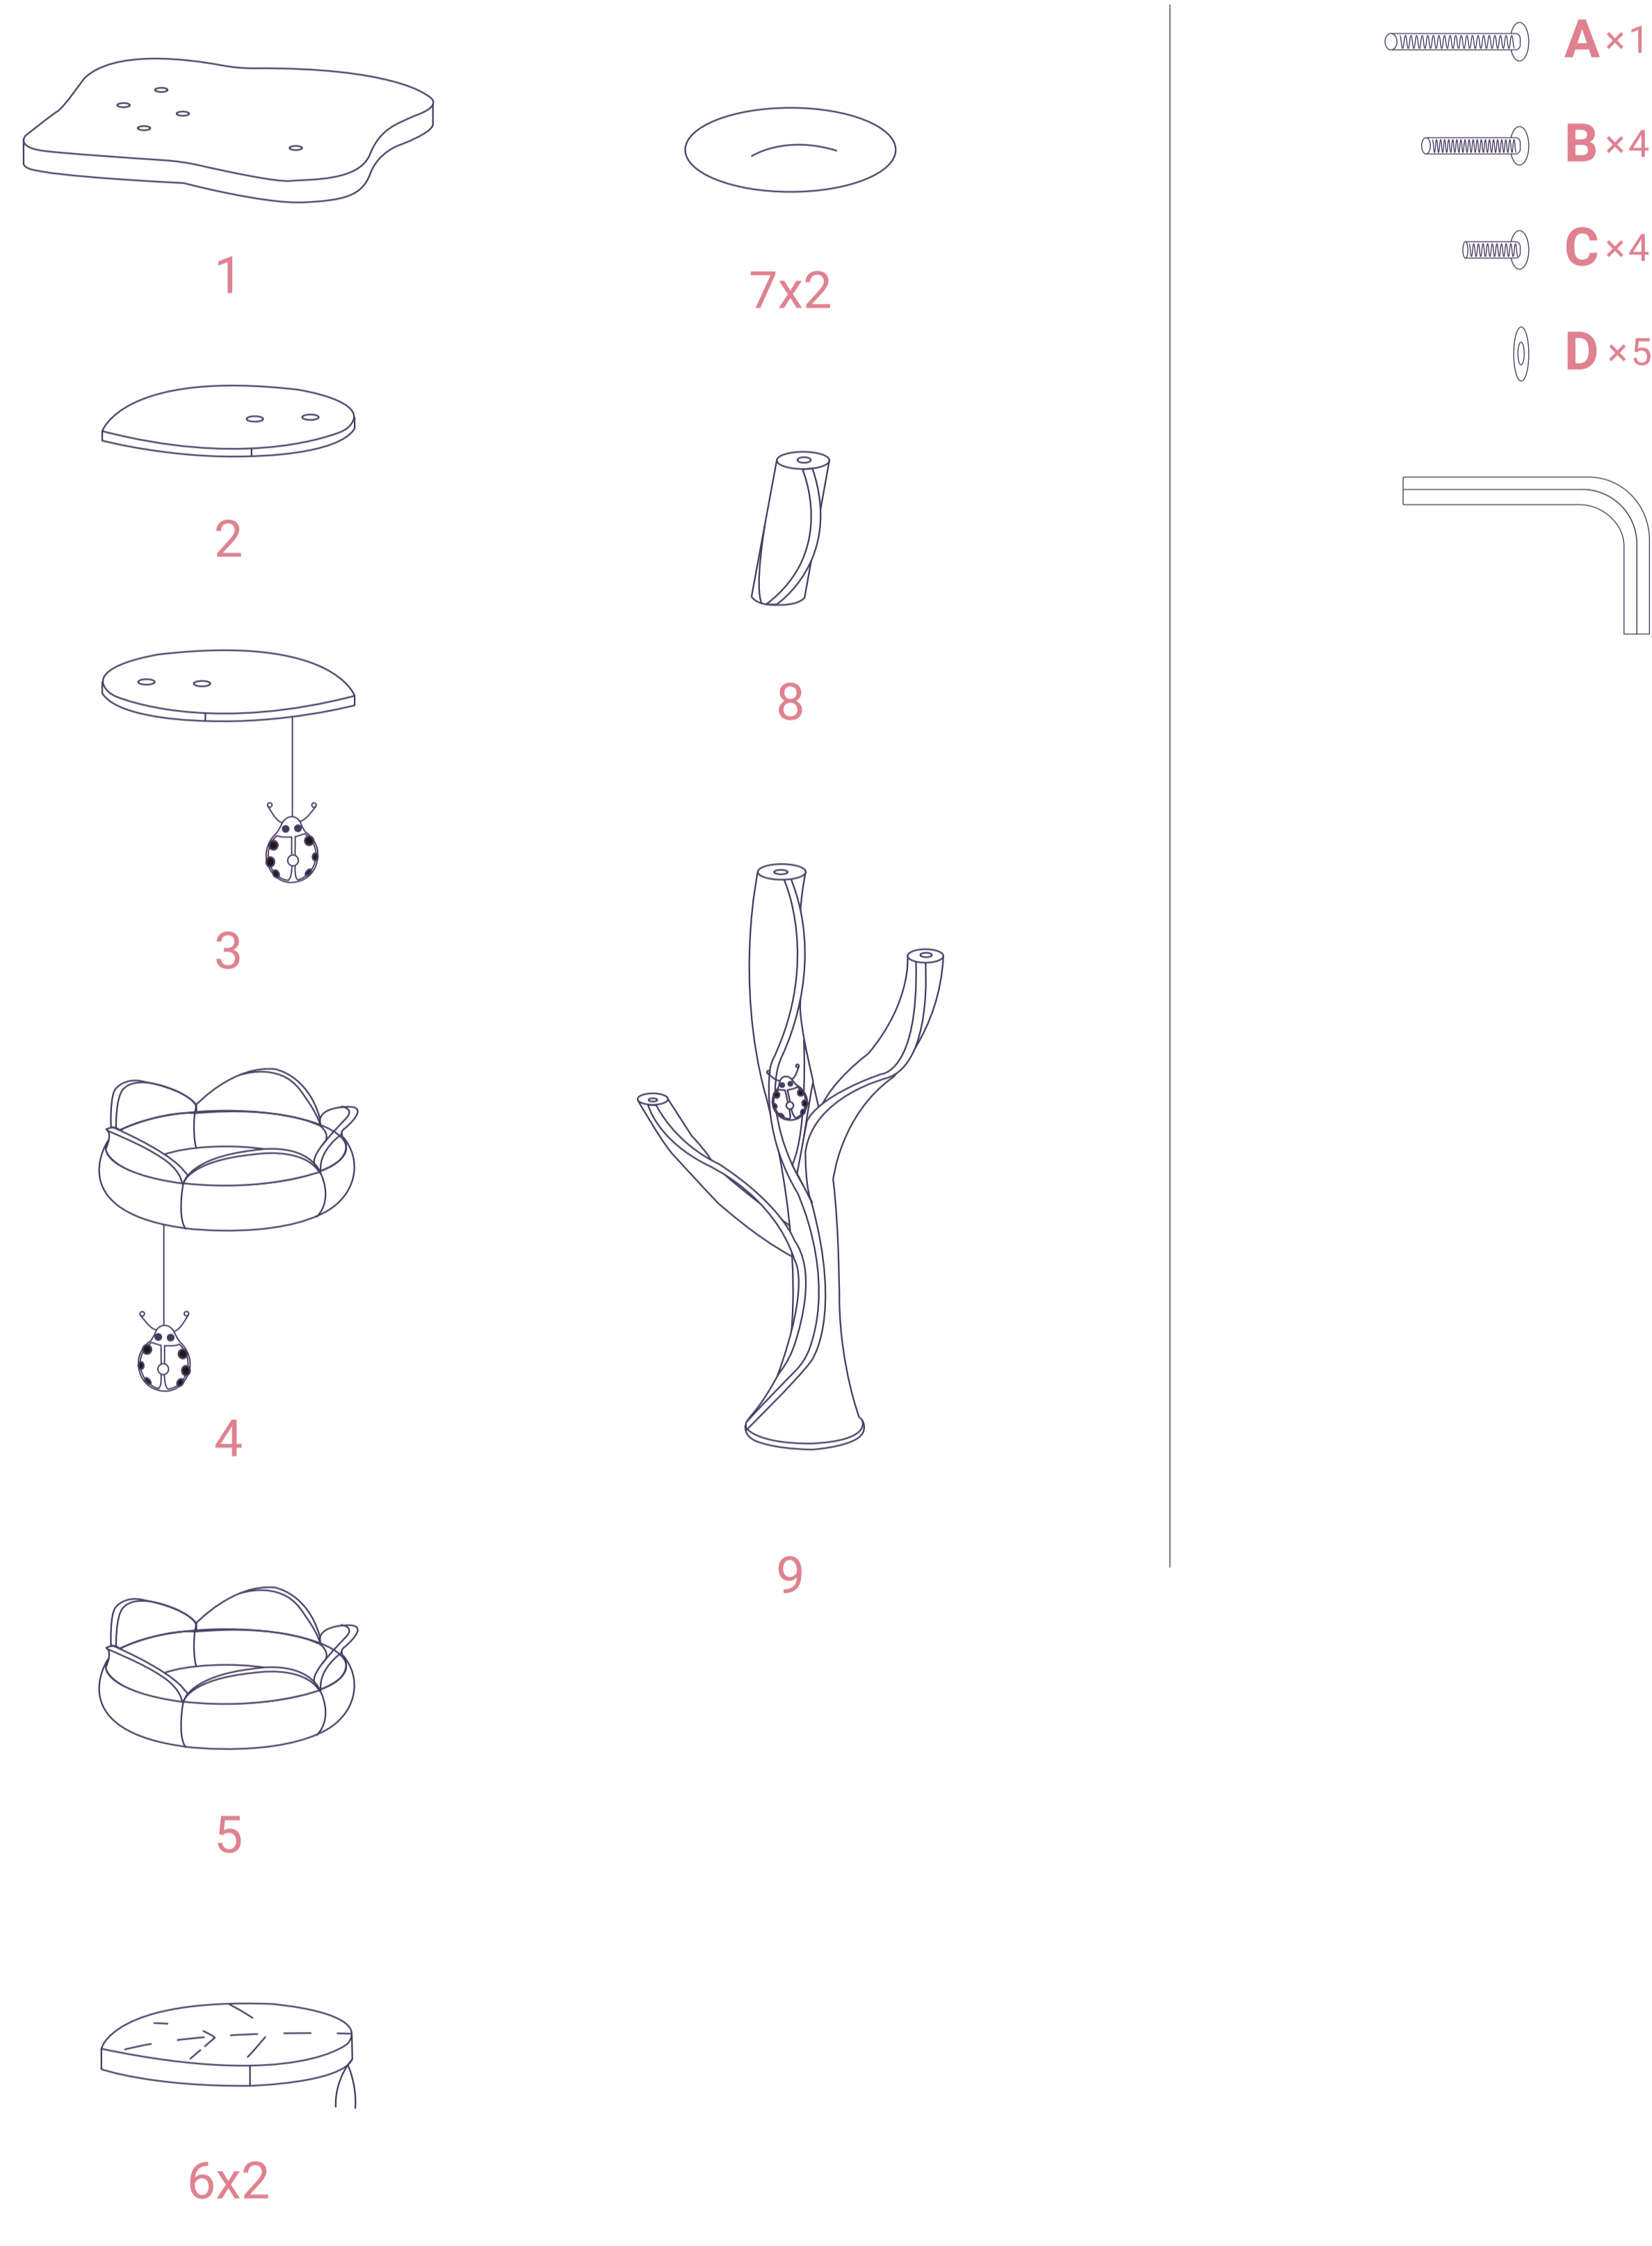

47.8 IN
HEIGHT

YELLOW TULIP CAT TREE

READ BEFORE YOU START

Please identify and sort all components shown below. For any issues during installation, please ask for assistance at service@happyandpolly.com or check our YouTube Channel https://www.youtube.com/channel/UCbPD98rZ-jOYrTCQA_0eNLg.

SAFETY GUIDELINES TO PREVENT INJURIES

- This cat tree is intended for CATS, not to be sat on by human babies.
- Care should be taken when unpacking the product.
- Keep small objects away from children and pets.
- Follow instructions accordingly, make sure all steps are accomplished.
- NEVER climb, shake, step on, or hang on the product.
- Keep the cat tree indoors and away from direct sunlight or damp areas.
- Always operate this cat tree on a flat, level, and stable surface.
- Examine the cat tree frequently for damaged, missing, or loose parts.
- Discard if the cat tree is torn or damaged.
- Contact our customer service for any damaged parts within two months.

IMPORTANT

- Please identify and sort all components shown below.
- All pictures shown are for illustration purposes only. The actual cat tree may vary due to product enhancement.

ASSEMBLY INSTRUCTIONS