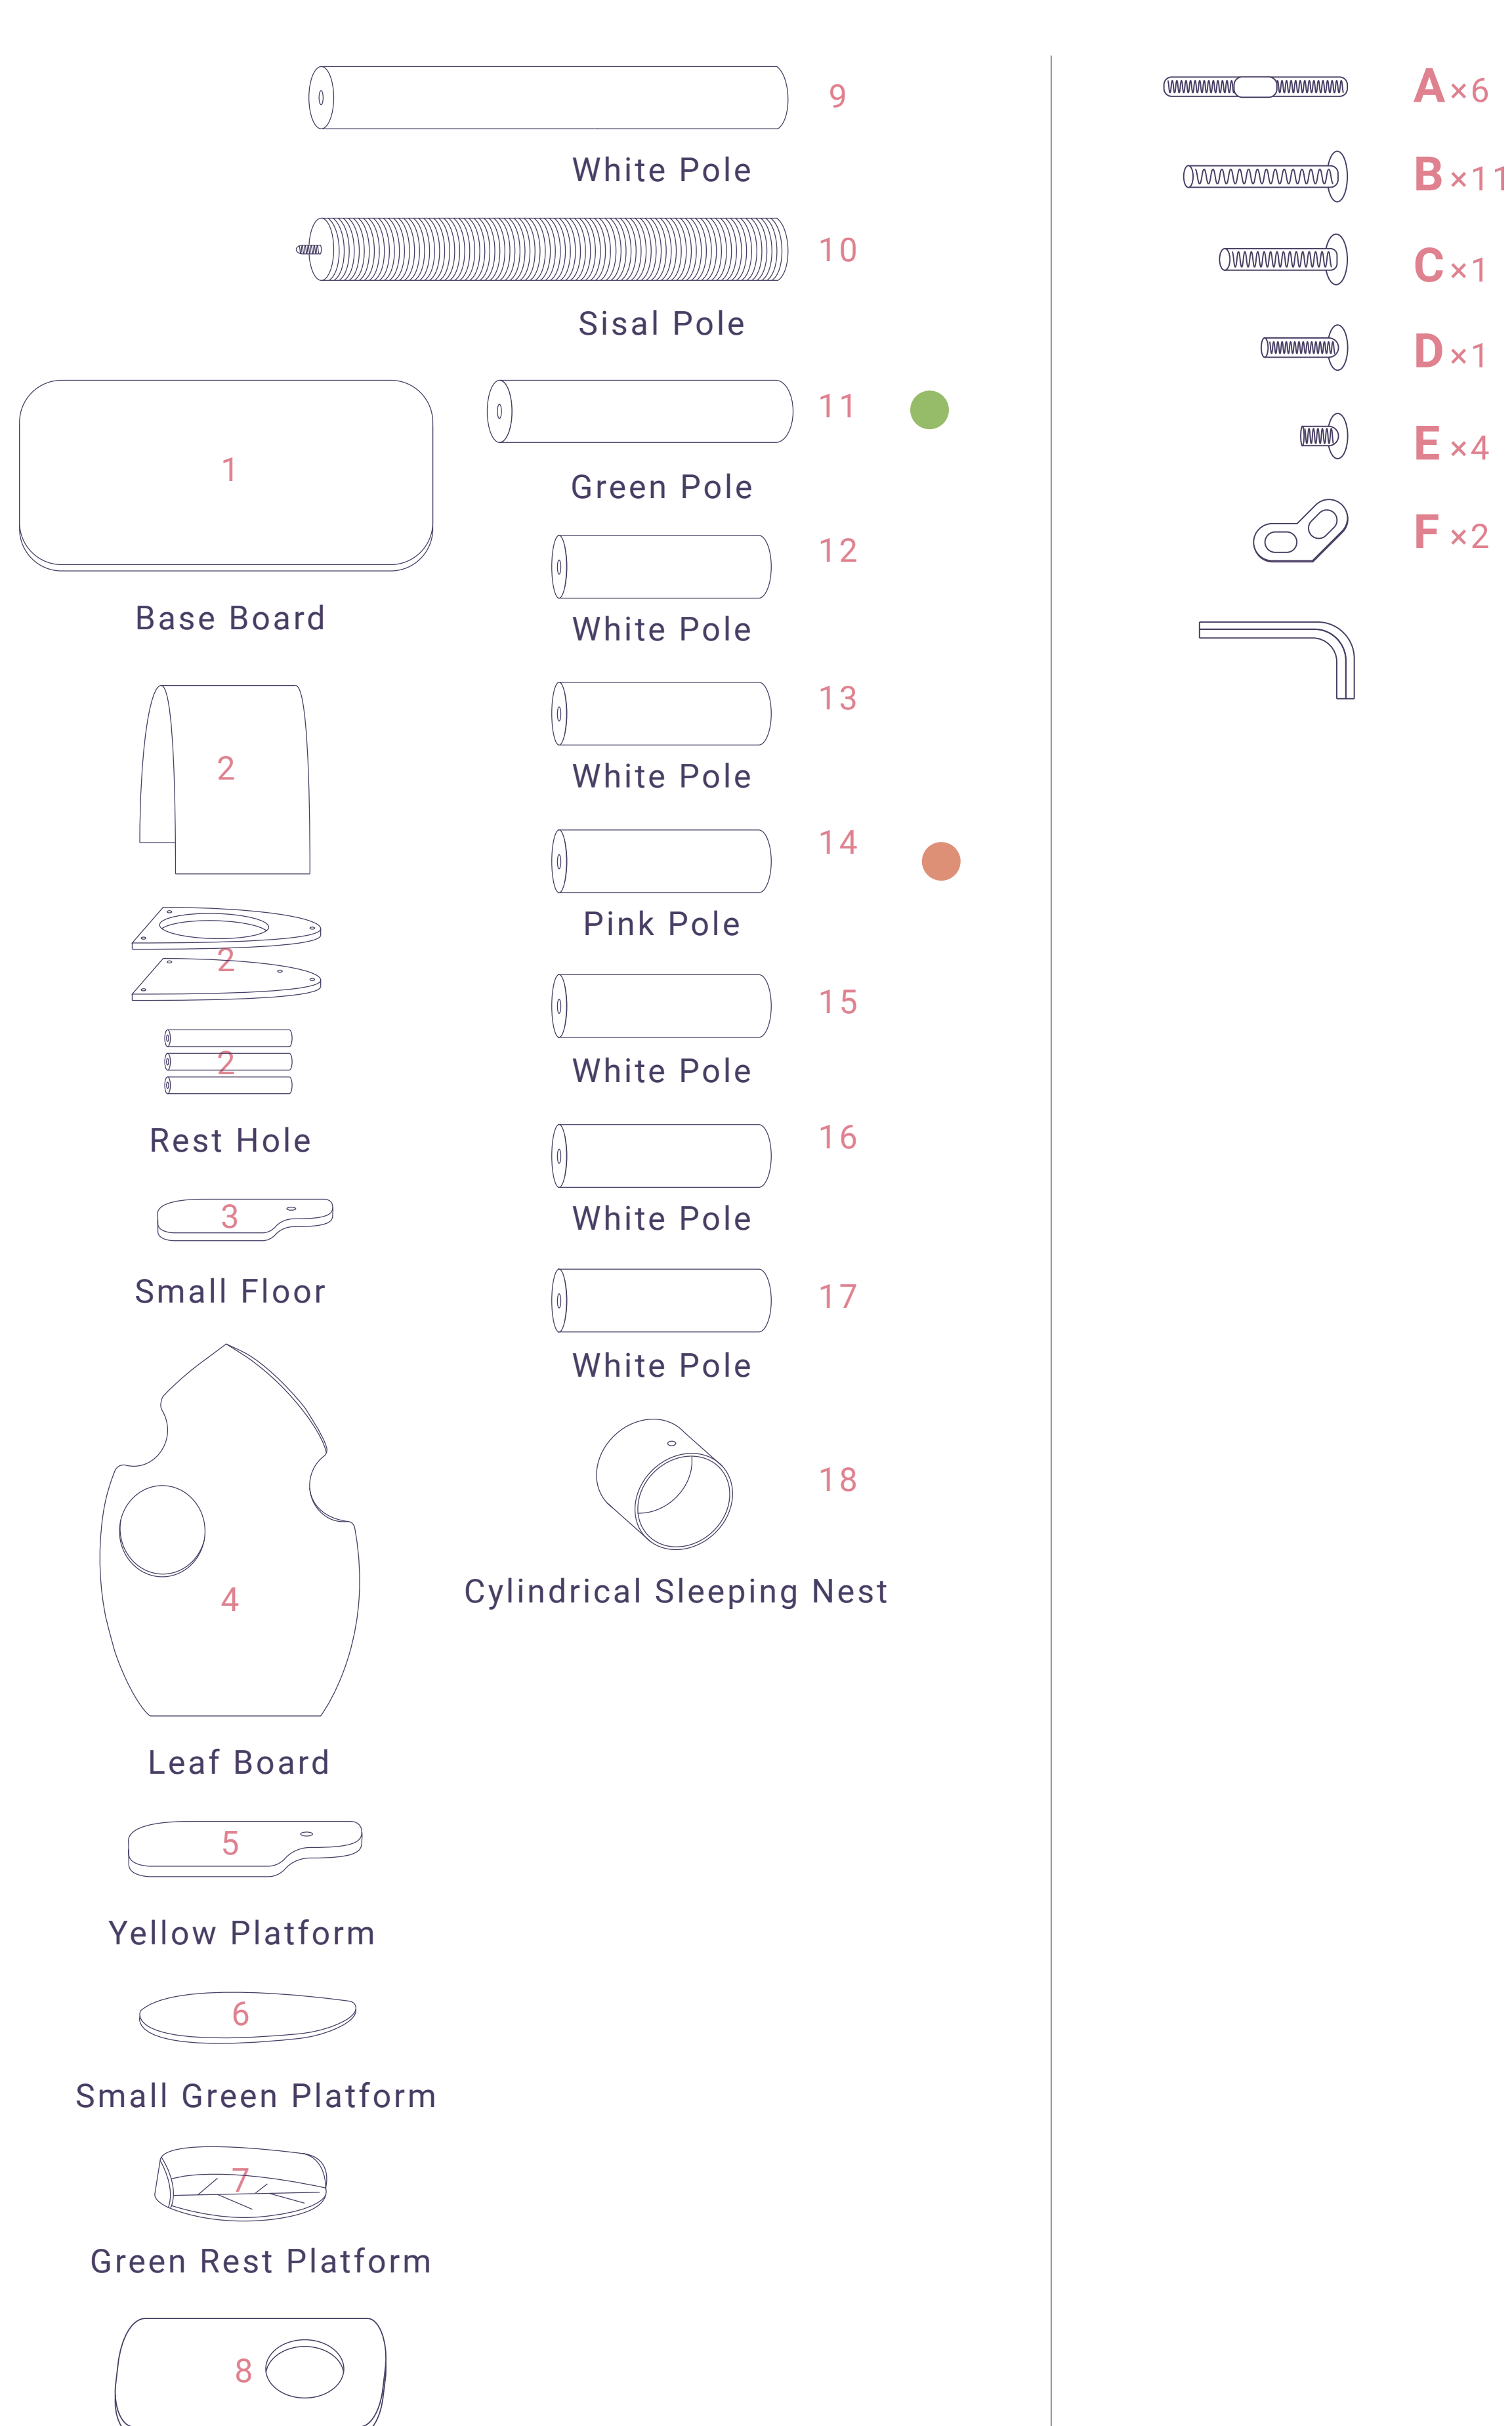

57.5 IN
HEIGHT

WONDERLAND

CAT TREE

STYLE-XL

READ BEFORE YOU START

Please identify and sort all components shown below. For any issues during installation, please ask for assistance at service@happyandpolly.com or check our YouTube Channel https://www.youtube.com/channel/UCbPD98rZ-jOYrTCQA_0eNLg.

SAFETY GUIDELINES TO PREVENT INJURIES

- This cat tree is intended for CATS, not to be sat on by human babies.
- Care should be taken when unpacking the product.
- Keep small objects away from children and pets.
- Follow instructions accordingly, make sure all steps are accomplished.
- NEVER climb, shake, step on, or hang on the product.
- Keep the cat tree indoors and away from direct sunlight or damp areas.
- Always operate this cat tree on a flat, level, and stable surface.
- Examine the cat tree frequently for damaged, missing, or loose parts.
- Discard if the cat tree is torn or damaged.
- Contact our customer service for any damaged parts within two months.

IMPORTANT

- Please identify and sort all components shown below.
- All pictures shown are for illustration purposes only. The actual cat tree may vary due to product enhancement.

ASSEMBLY INSTRUCTIONS

<https://www.youtube.com/watch?v=EHwd7mQQW5E>