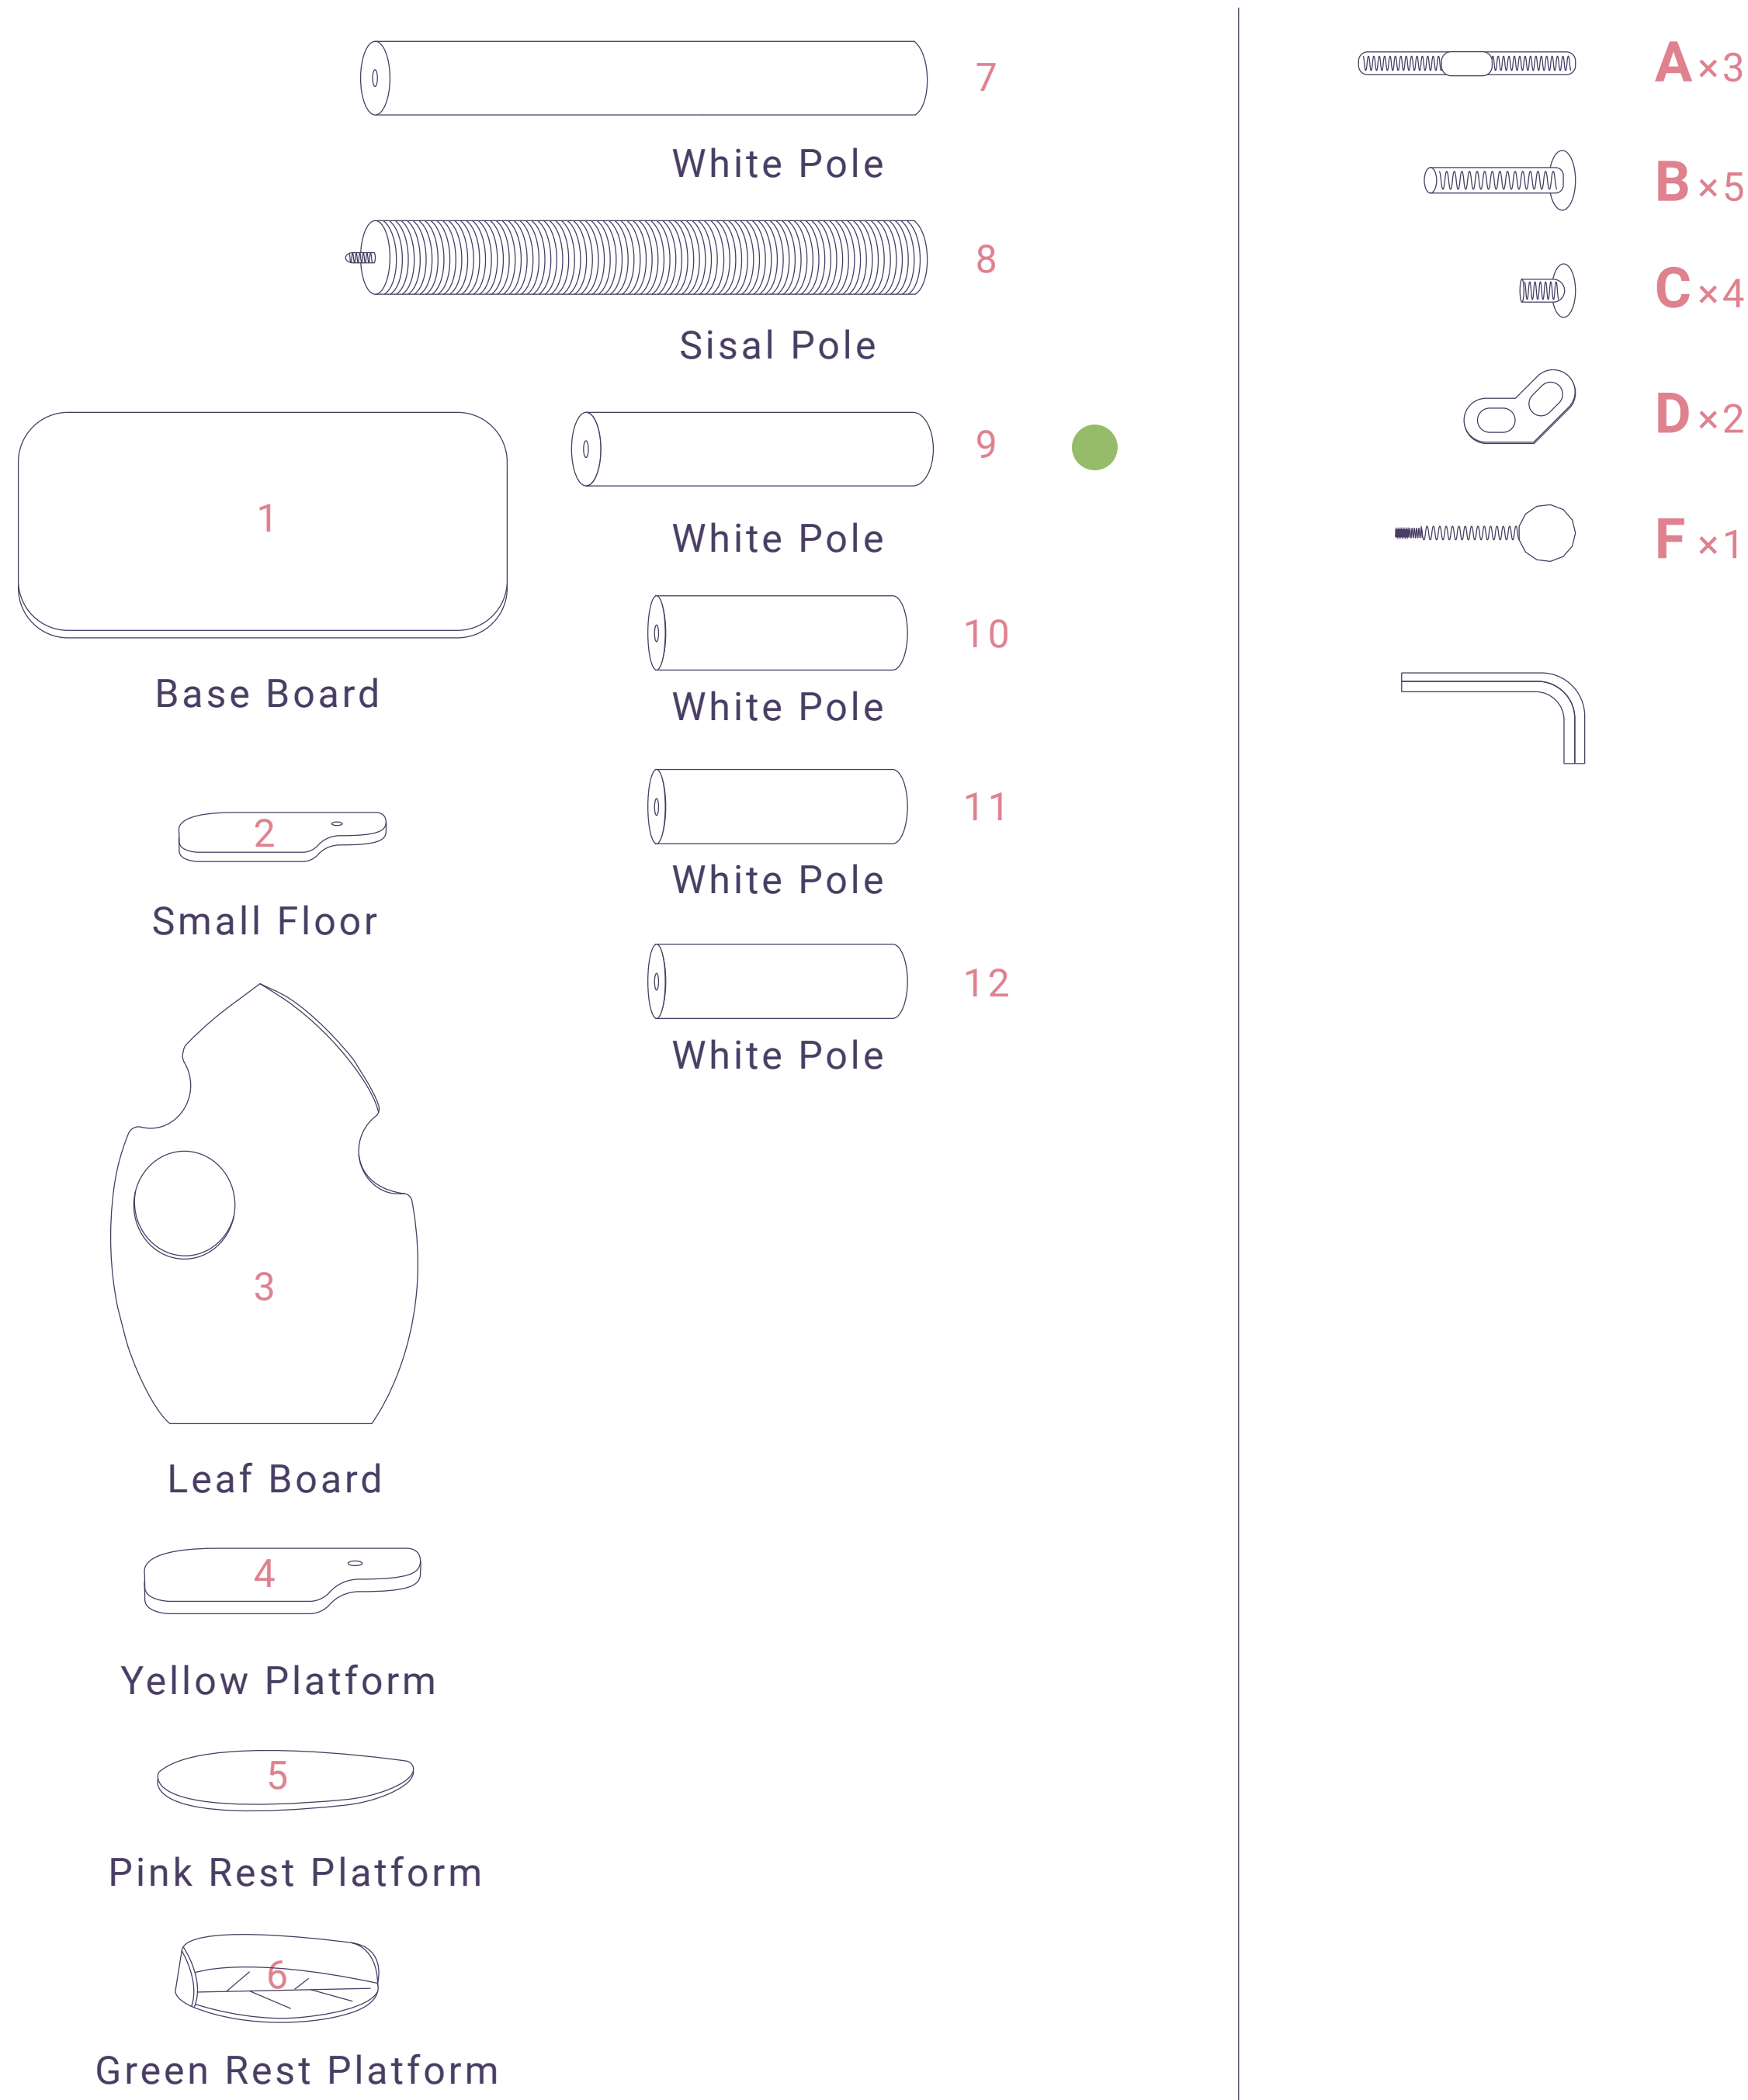

38.6 IN
HEIGHT

WONDERLAND

CAT TREE

STYLE-M

READ BEFORE YOU START

Please identify and sort all components shown below. For any issues during installation, please ask for assistance at service@happyandpolly.com or check our YouTube Channel https://www.youtube.com/channel/UCbPD98rZ-jOYrTCQA_0eNLg.

SAFETY GUIDELINES TO PREVENT INJURIES

- This cat tree is intended for CATS, not to be sat on by human babies.
- Care should be taken when unpacking the product.
- Keep small objects away from children and pets.
- Follow instructions accordingly, make sure all steps are accomplished.
- NEVER climb, shake, step on, or hang on the product.
- Keep the cat tree indoors and away from direct sunlight or damp areas.
- Always operate this cat tree on a flat, level, and stable surface.
- Examine the cat tree frequently for damaged, missing, or loose parts.
- Discard if the cat tree is torn or damaged.
- Contact our customer service for any damaged parts within two months.

IMPORTANT

- Please identify and sort all components shown below.
- All pictures shown are for illustration purposes only. The actual cat tree may vary due to product enhancement.

ASSEMBLY INSTRUCTIONS