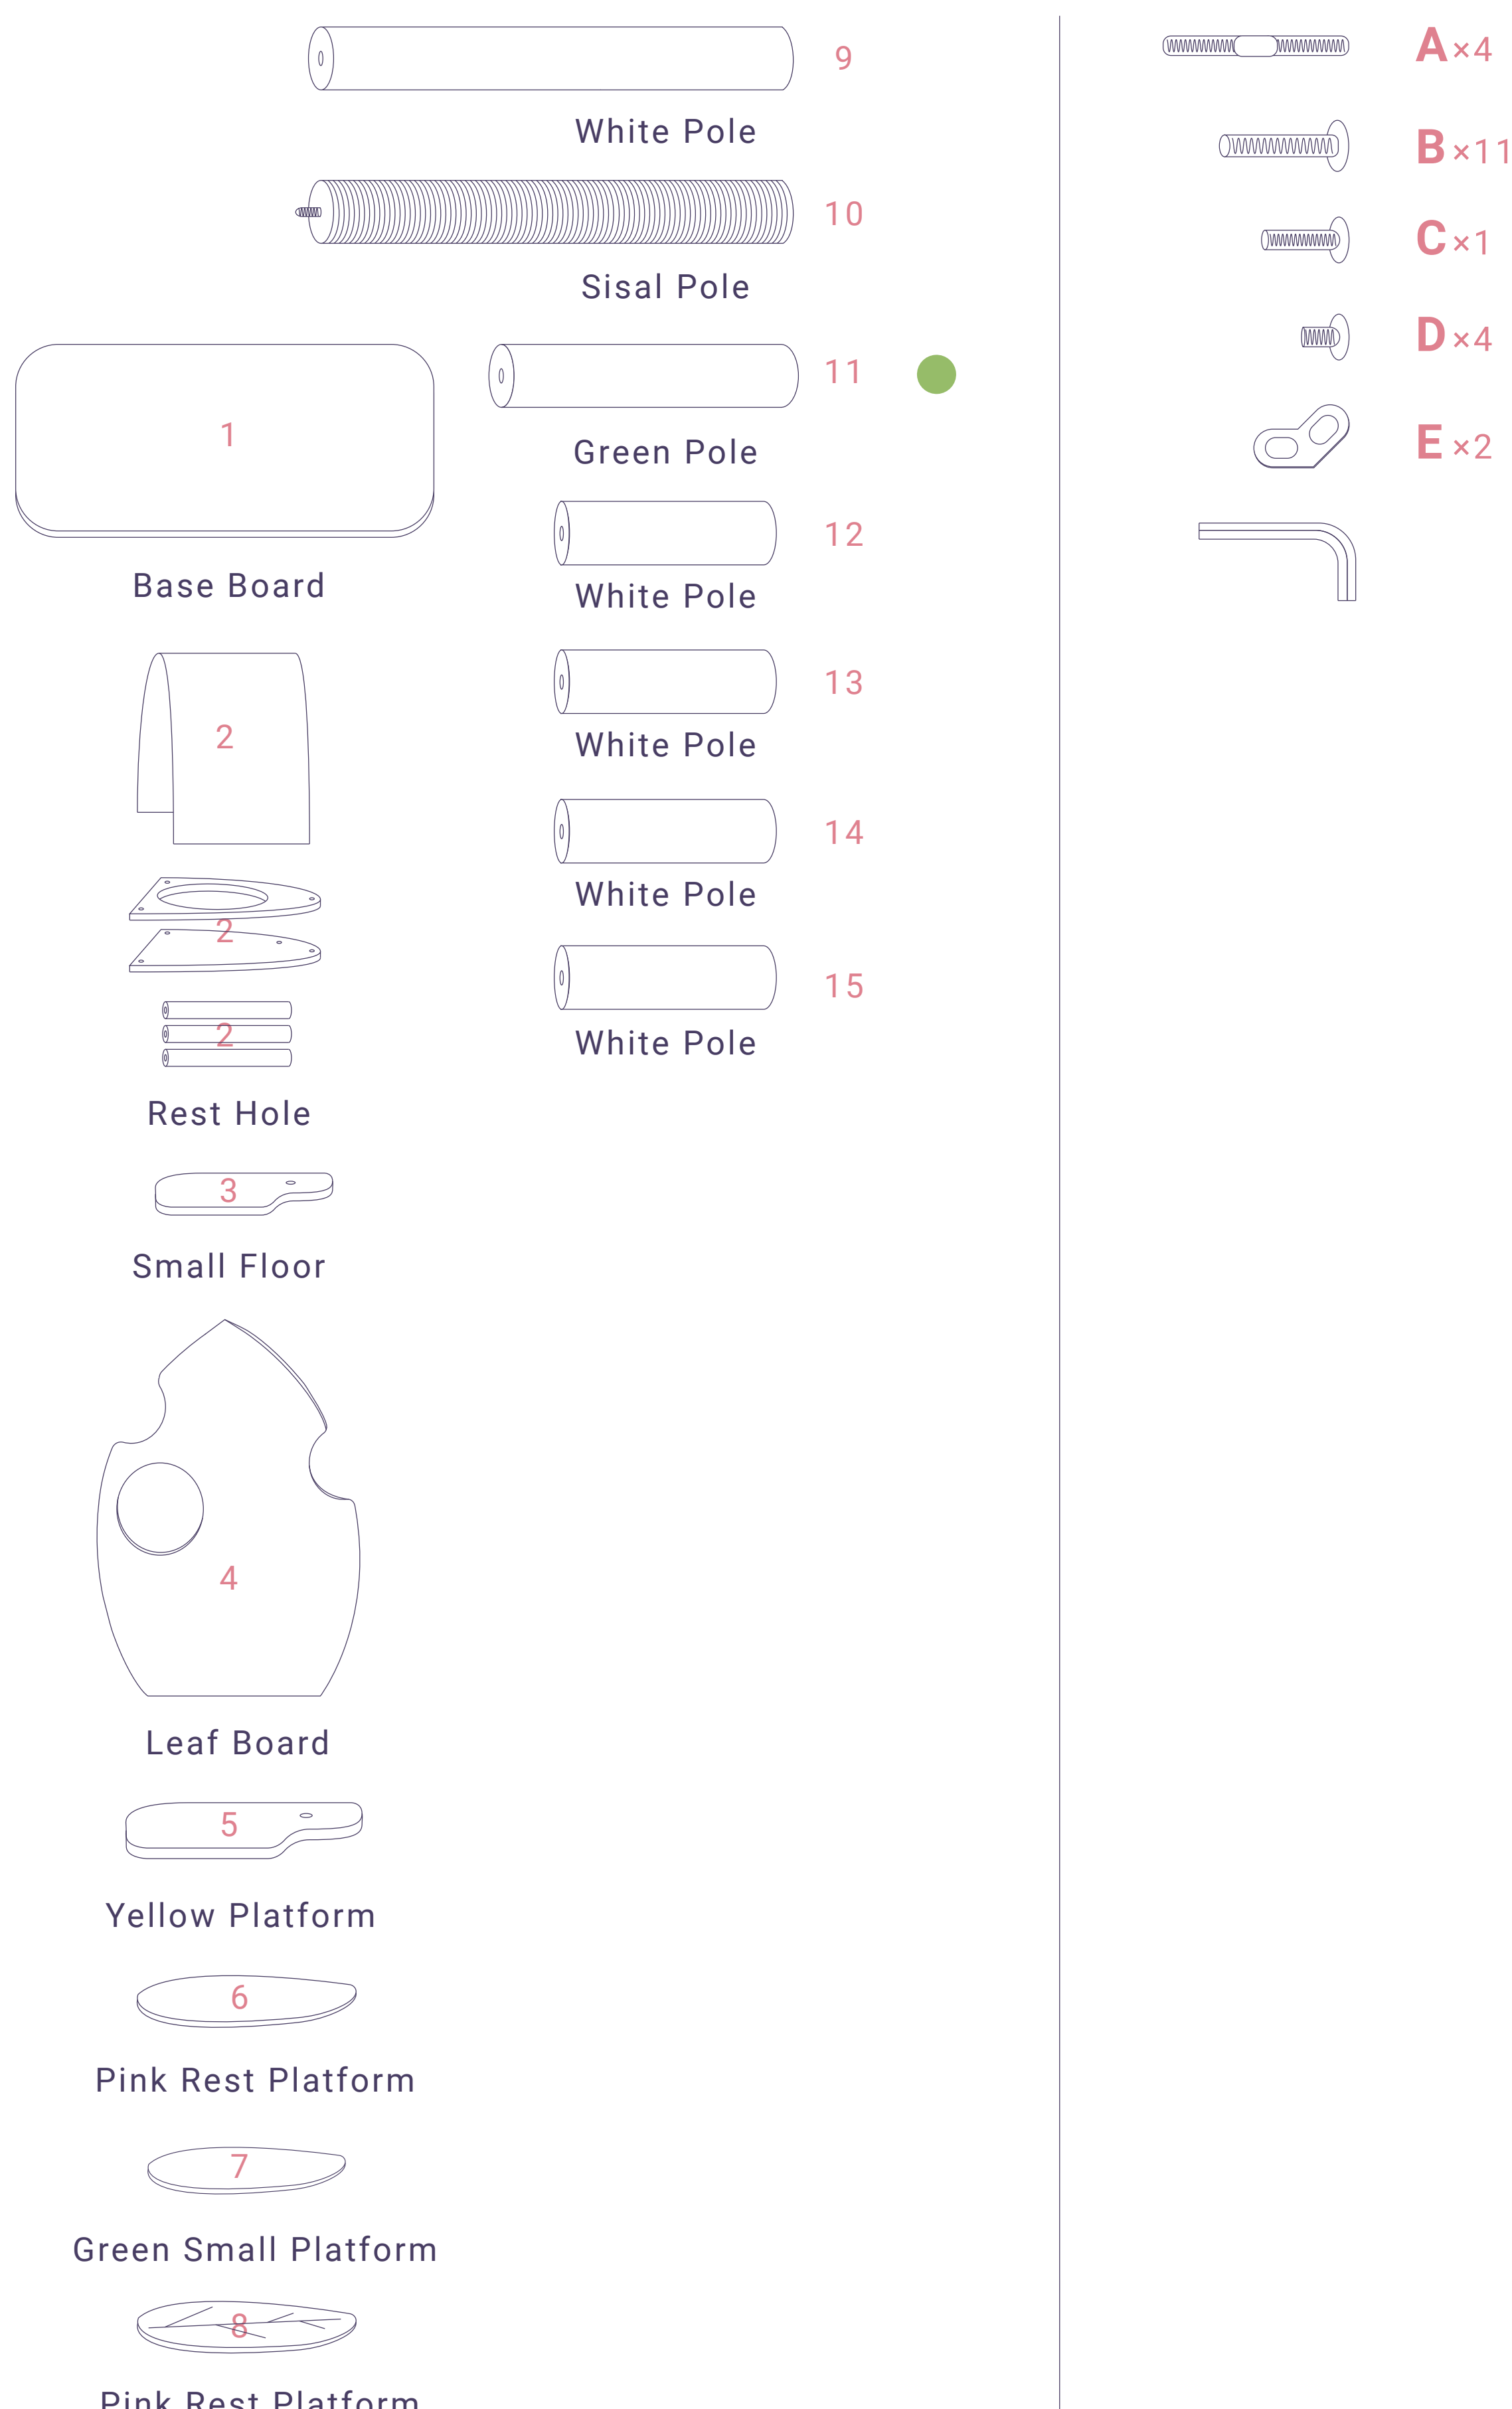

49.6 IN
HEIGHT

WONDERLAND

CAT TREE

STYLE-L

READ BEFORE YOU START

Please identify and sort all components shown below. For any issues during installation, please ask for assistance at service@happyandpolly.com or check our YouTube Channel https://www.youtube.com/channel/UCbPD98rZ-jOYrTCQA_0eNLg.

SAFETY GUIDELINES TO PREVENT INJURIES

- This cat tree is intended for CATS, not to be sat on by human babies.
- Care should be taken when unpacking the product.
- Keep small objects away from children and pets.
- Follow instructions accordingly, make sure all steps are accomplished.
- NEVER climb, shake, step on, or hang on the product.
- Keep the cat tree indoors and away from direct sunlight or damp areas.
- Always operate this cat tree on a flat, level, and stable surface.
- Examine the cat tree frequently for damaged, missing, or loose parts.
- Discard if the cat tree is torn or damaged.
- Contact our customer service for any damaged parts within two months.

IMPORTANT

- Please identify and sort all components shown below.
- All pictures shown are for illustration purposes only. The actual cat tree may vary due to product enhancement.

ASSEMBLY INSTRUCTIONS