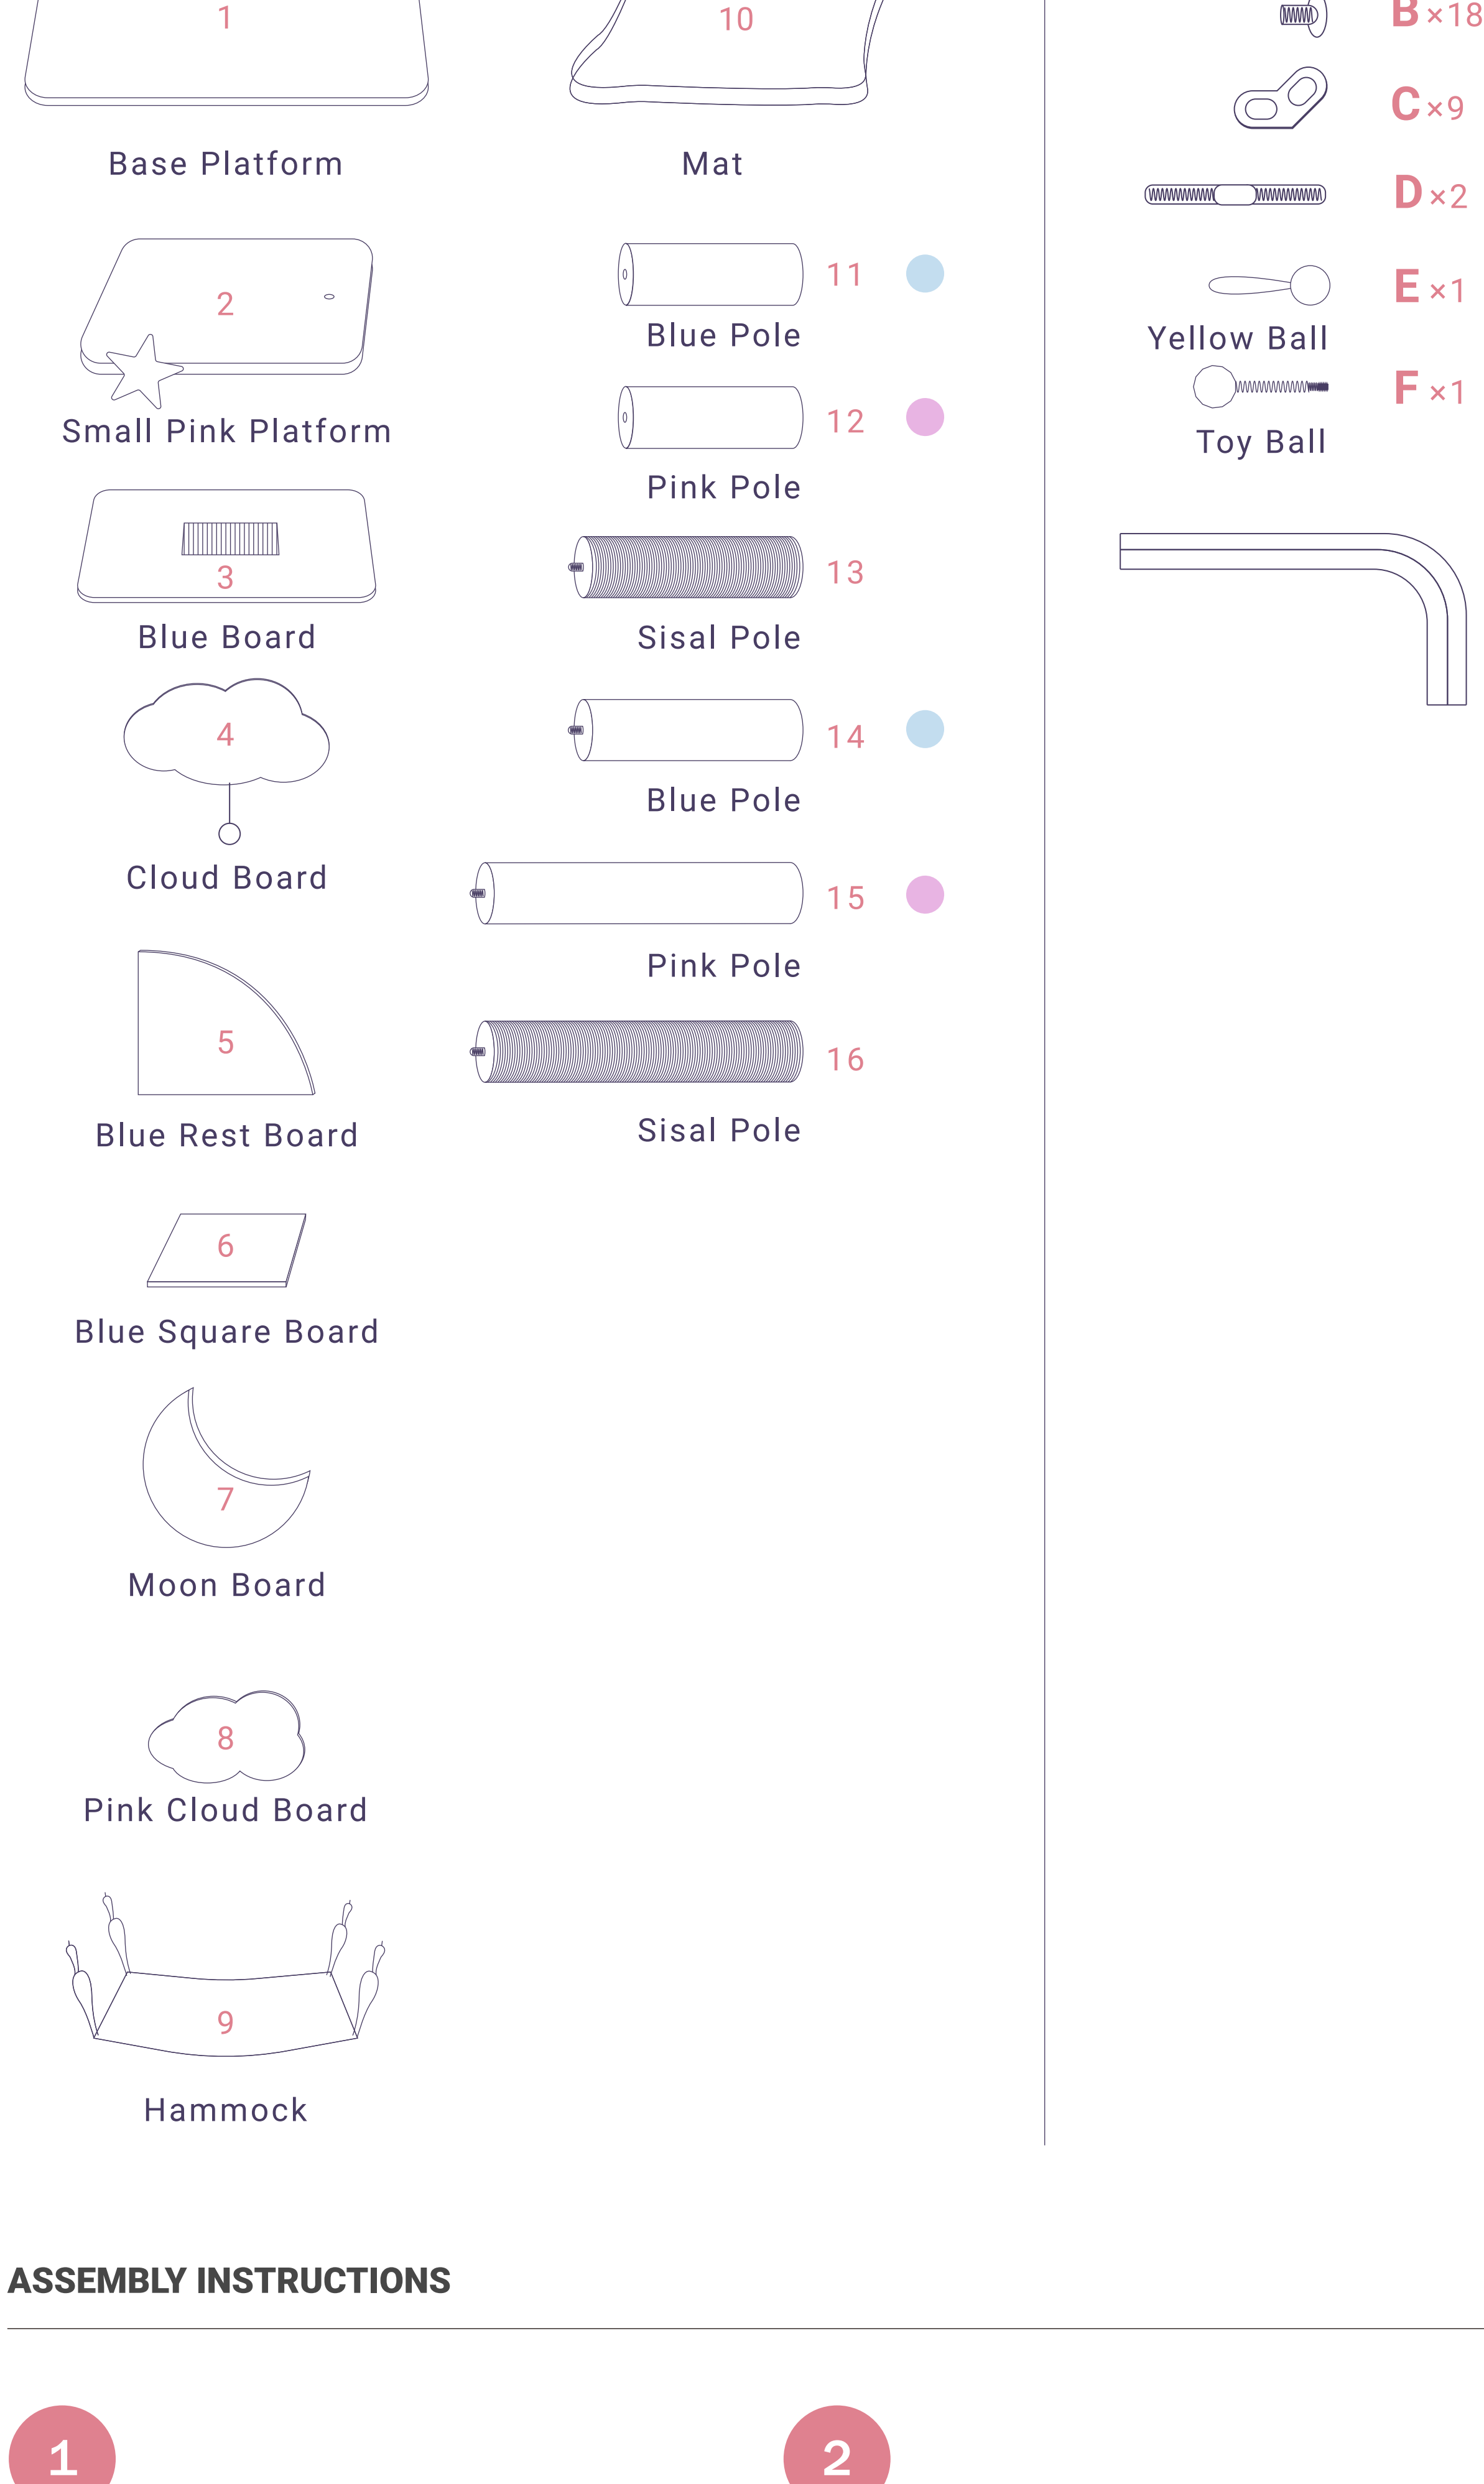

53.5 IN
HEIGHT

STARRY SKY

CAT TREE

READ BEFORE YOU START

Please identify and sort all components shown below. For any issues during installation, please ask for assistance at service@happyandpolly.com or check our YouTube Channel https://www.youtube.com/channel/UCbPD98rZ-jOYrTCQA_0eNLg.

SAFETY GUIDELINES TO PREVENT INJURIES

- This cat tree is intended for CATS, not to be sat on by human babies.
- Care should be taken when unpacking the product.
- Keep small objects away from children and pets.
- Follow instructions accordingly, make sure all steps are accomplished.
- NEVER climb, shake, step on, or hang on the product.
- Keep the cat tree indoors and away from direct sunlight or damp areas.
- Always operate this cat tree on a flat, level, and stable surface.
- Examine the cat tree frequently for damaged, missing, or loose parts.
- Discard if the cat tree is torn or damaged.
- Contact our customer service for any damaged parts within two months.

IMPORTANT

- Please identify and sort all components shown below.
- All pictures shown are for illustration purposes only. The actual cat tree may vary due to product enhancement.

ASSEMBLY INSTRUCTIONS