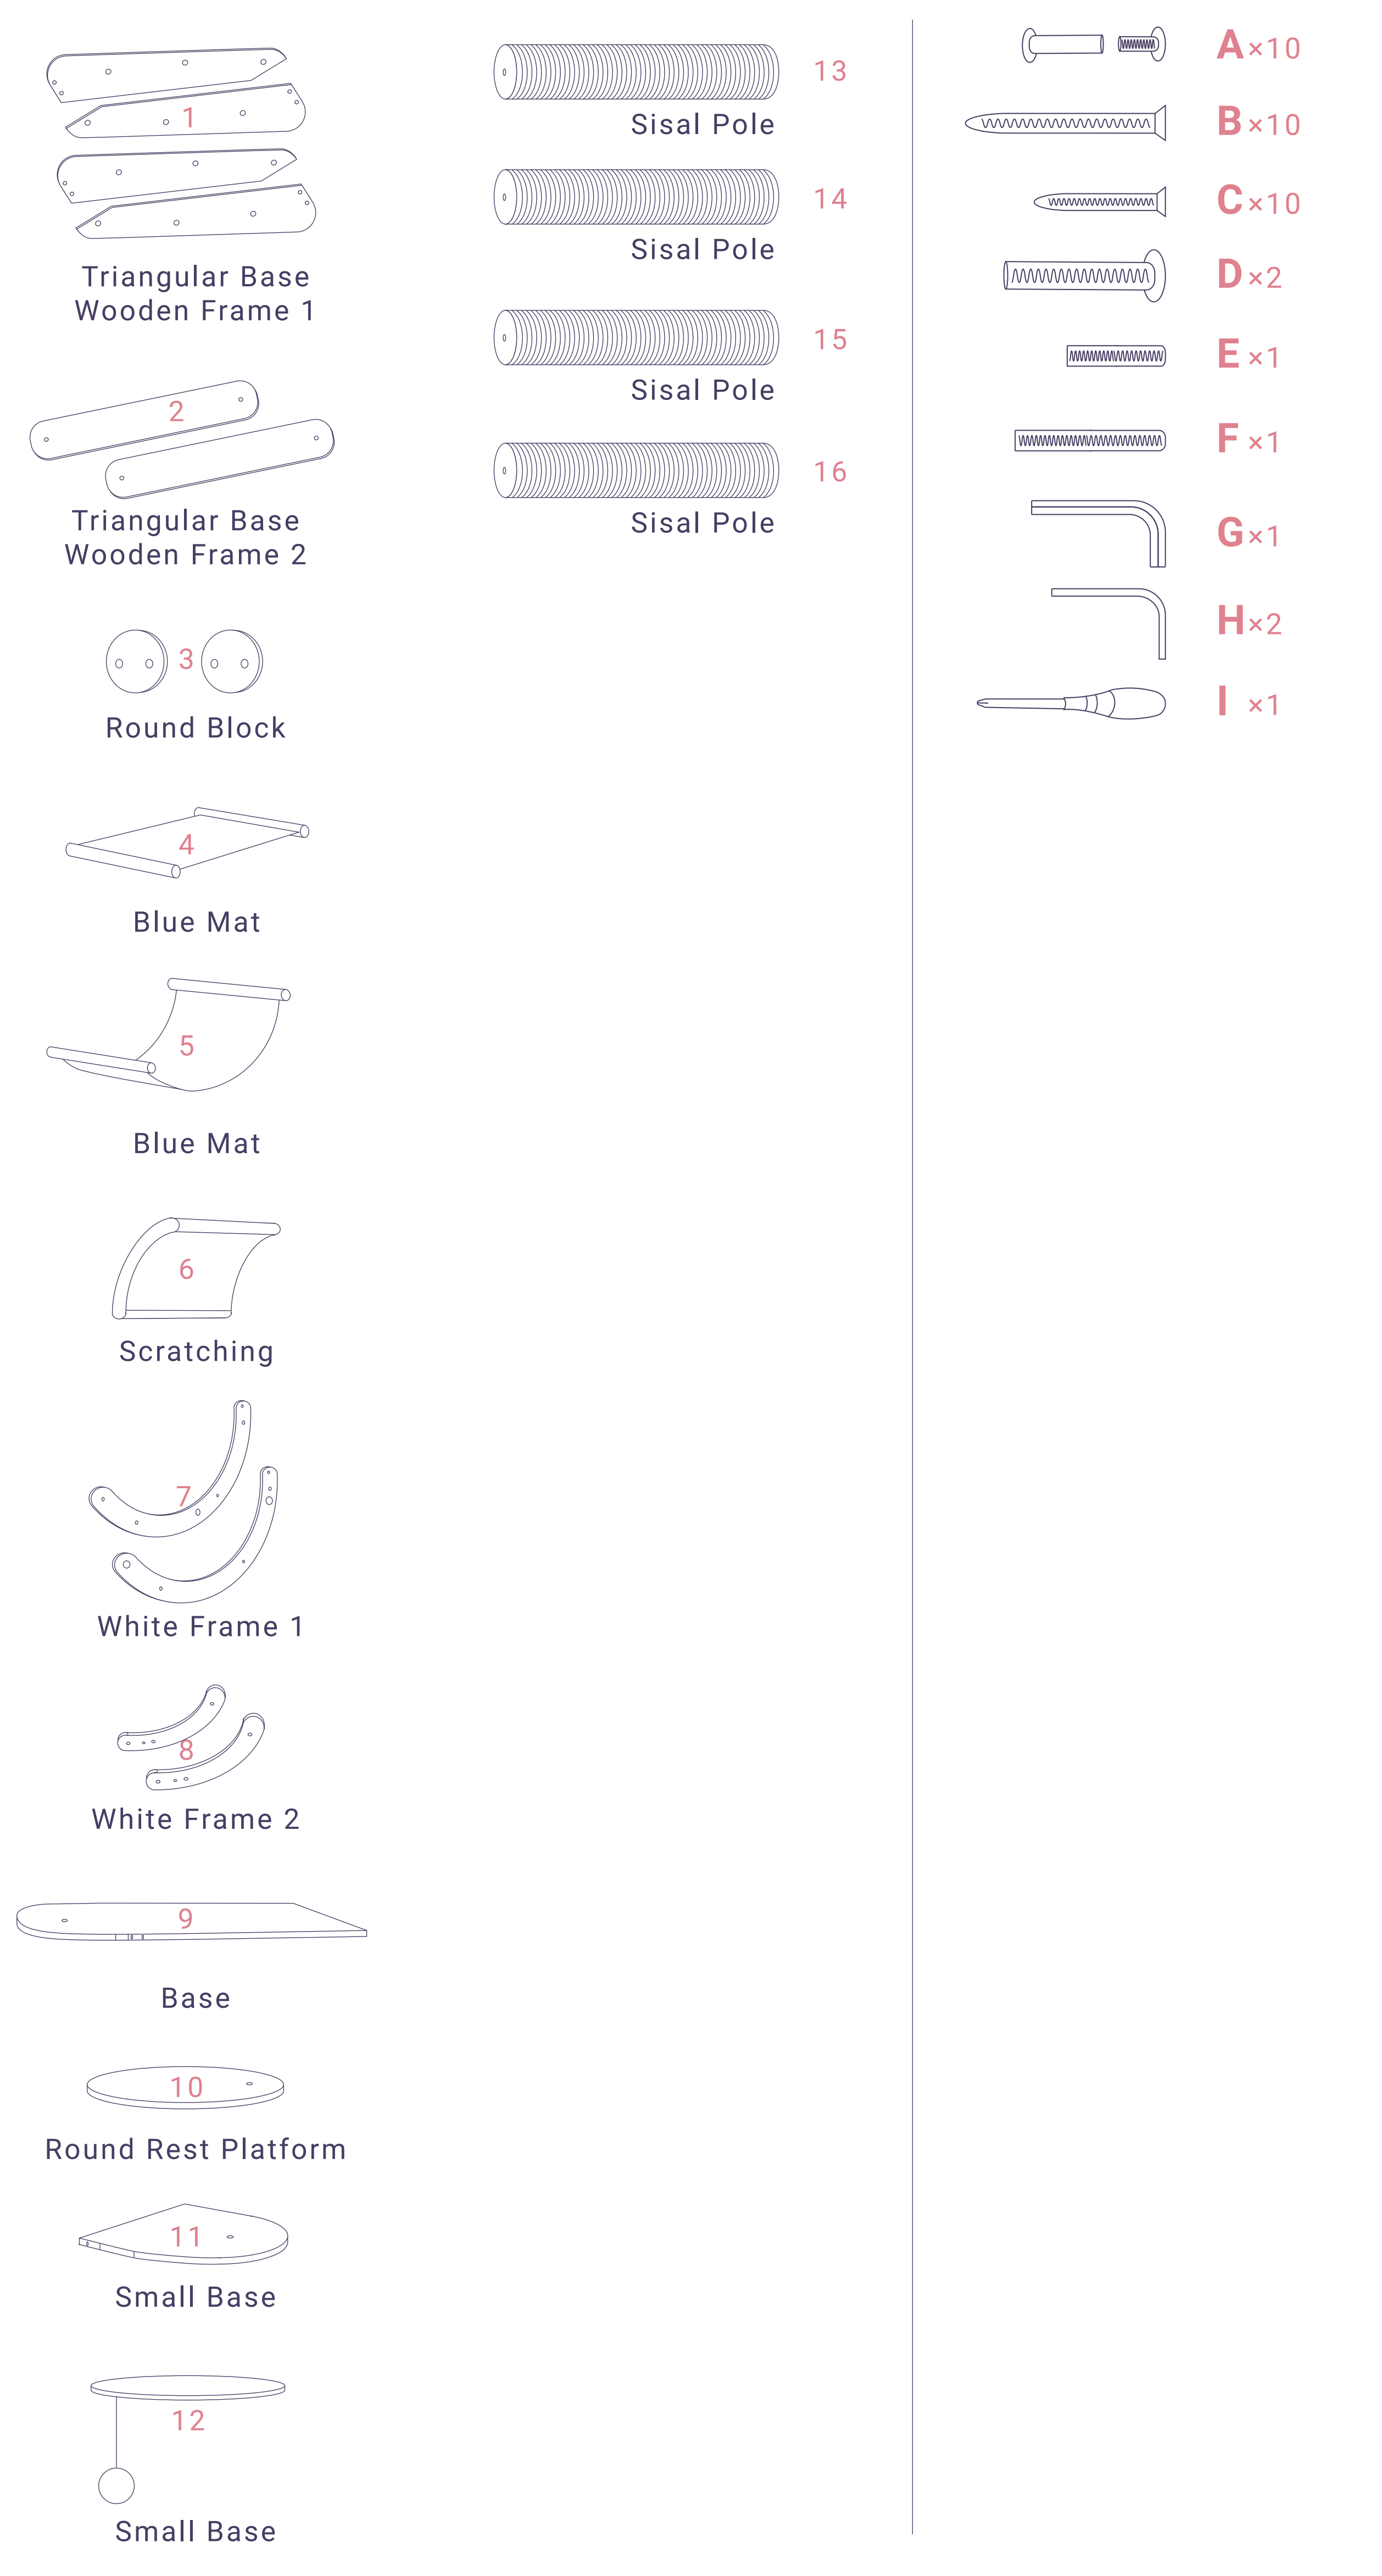

# MOON SHIP

## CAT TREE

### IMPORTANT

- Please identify and sort all components shown below.
- All pictures shown are for illustration purposes only. The actual cat tree may vary due to product enhancement.