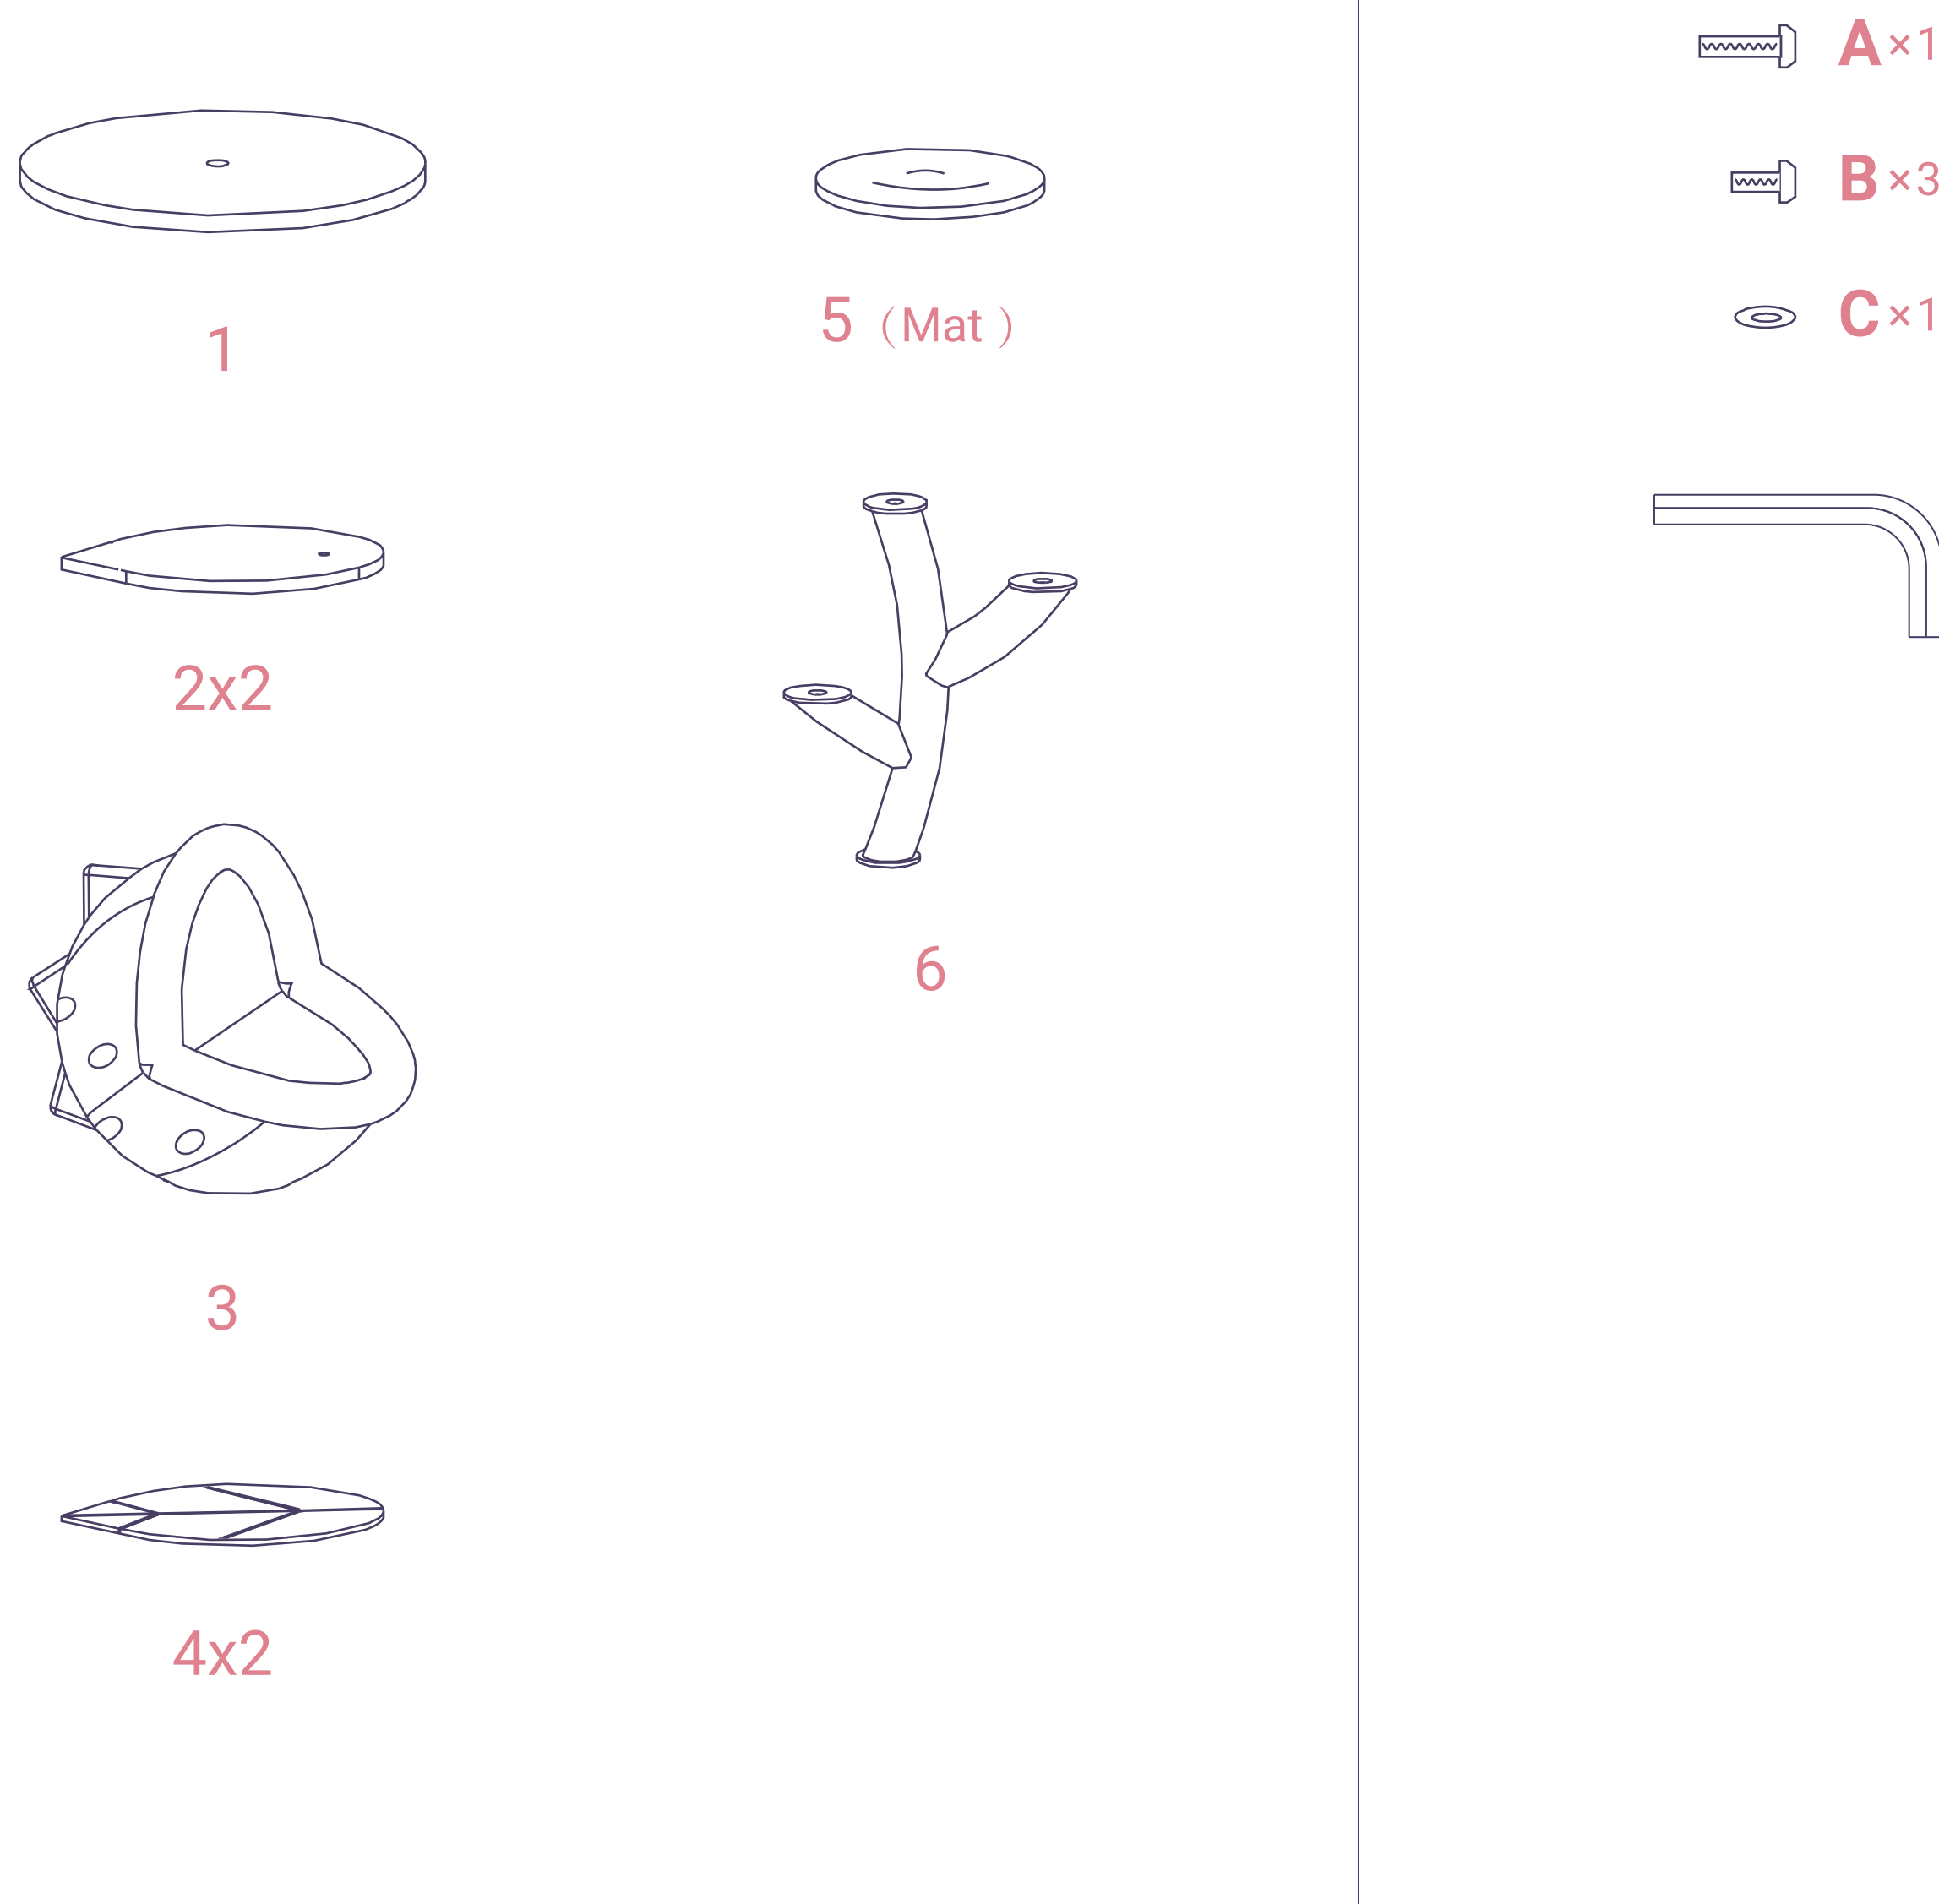

## SAFETY GUIDELINES TO PREVENT INJURIES

- This cat tree is intended for CATS, not to be sat on by human babies.
- Care should be taken when unpacking the product.
- Keep small objects away from children and pets.
- Follow instructions accordingly, make sure all steps are accomplished.
- NEVER climb, shake, step on, or hang on the product.
- Keep the cat tree indoors and away from direct sunlight or damp areas.
- Always operate this cat tree on a flat, level, and stable surface.
- Examine the cat tree frequently for damaged, missing, or loose parts.
- Discard if the cat tree is torn or damaged.
- Contact our customer service for any damaged parts within two months.

## IMPORTANT

- Please identify and sort all components shown below.
- All pictures shown are for illustration purposes only. The actual cat tree may vary due to product enhancement.

## ASSEMBLY INSTRUCTIONS

Note: Cover boards (2) with both fabric covers (4) individually.