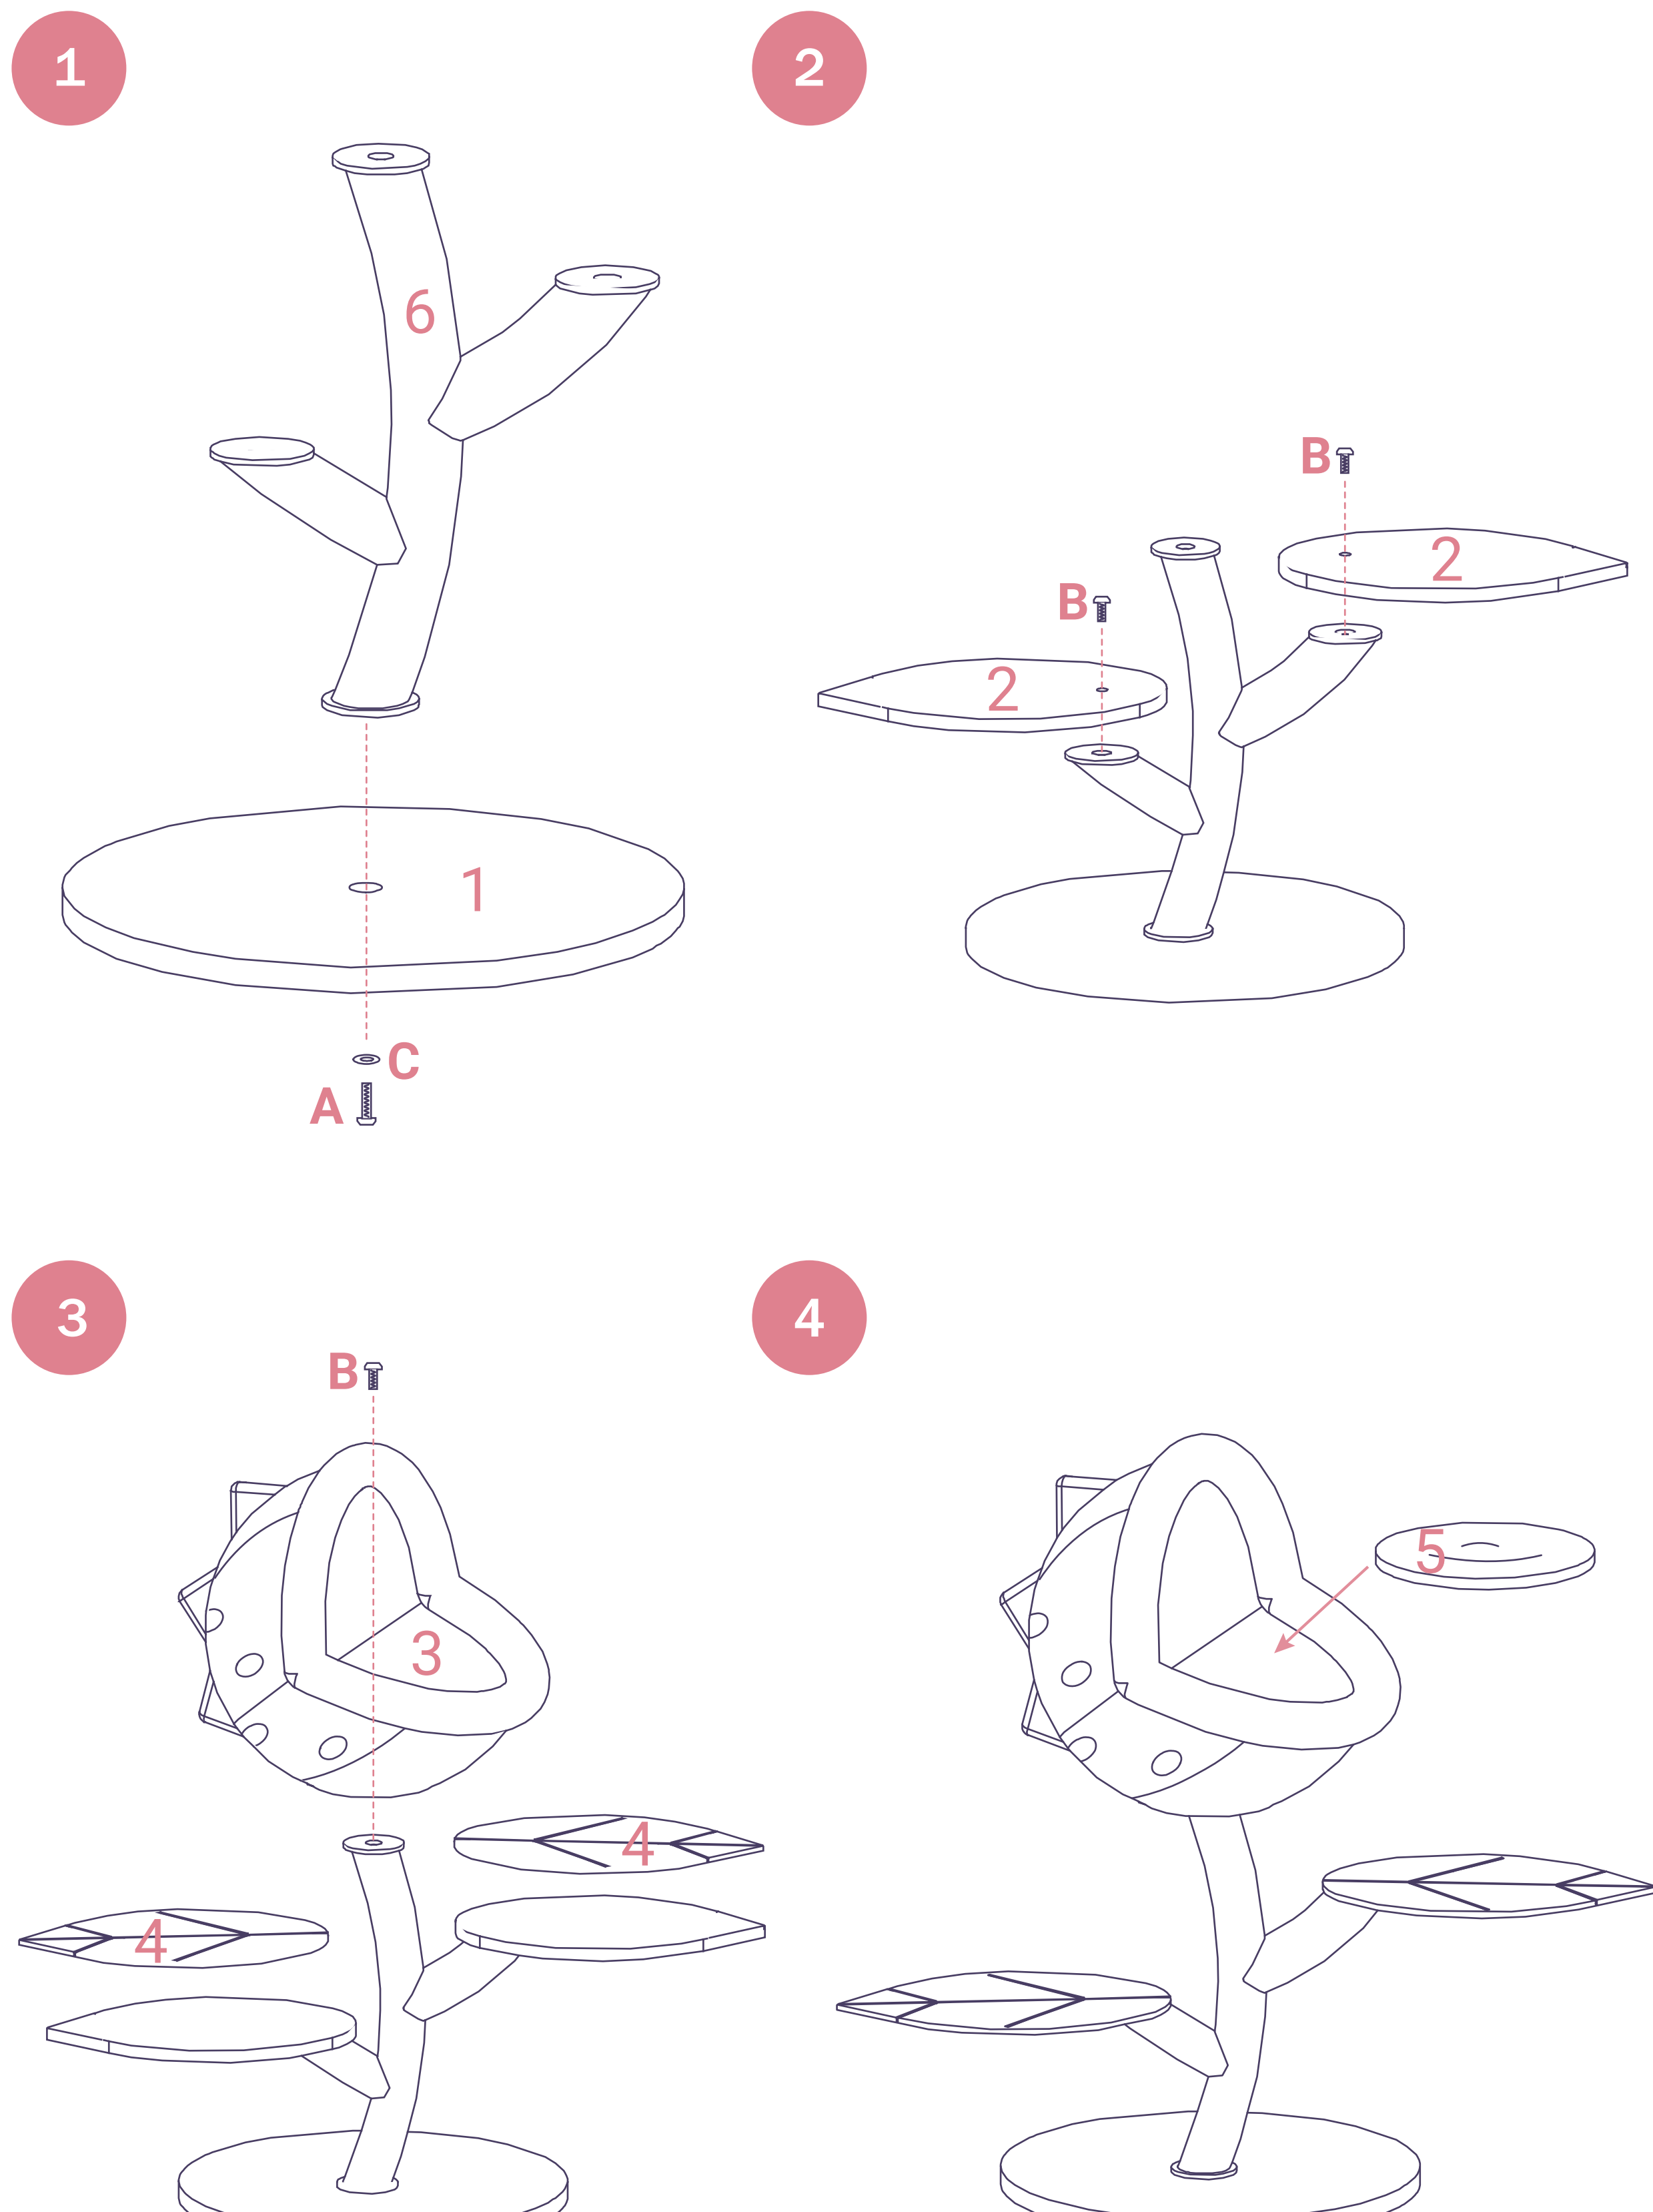

## SAFETY GUIDELINES TO PREVENT INJURIES

- This cat tree is intended for CATS, not to be sat on by human babies.
- Care should be taken when unpacking the product.
- Keep small objects away from children and pets.
- Follow instructions accordingly, make sure all steps are accomplished.
- NEVER climb, shake, step on, or hang on the product.
- Keep the cat tree indoors and away from direct sunlight or damp areas.
- Always operate this cat tree on a flat, level, and stable surface.
- Examine the cat tree frequently for damaged, missing, or loose parts.
- Discard if the cat tree is torn or damaged.
- Contact our customer service for any damaged parts within two months.

## IMPORTANT

- Please identify and sort all components shown below.
- All pictures shown are for illustration purposes only. The actual cat tree may vary due to product enhancement.

## ASSEMBLY INSTRUCTIONS

Note: Cover boards (2) with both fabric covers (4) individually.