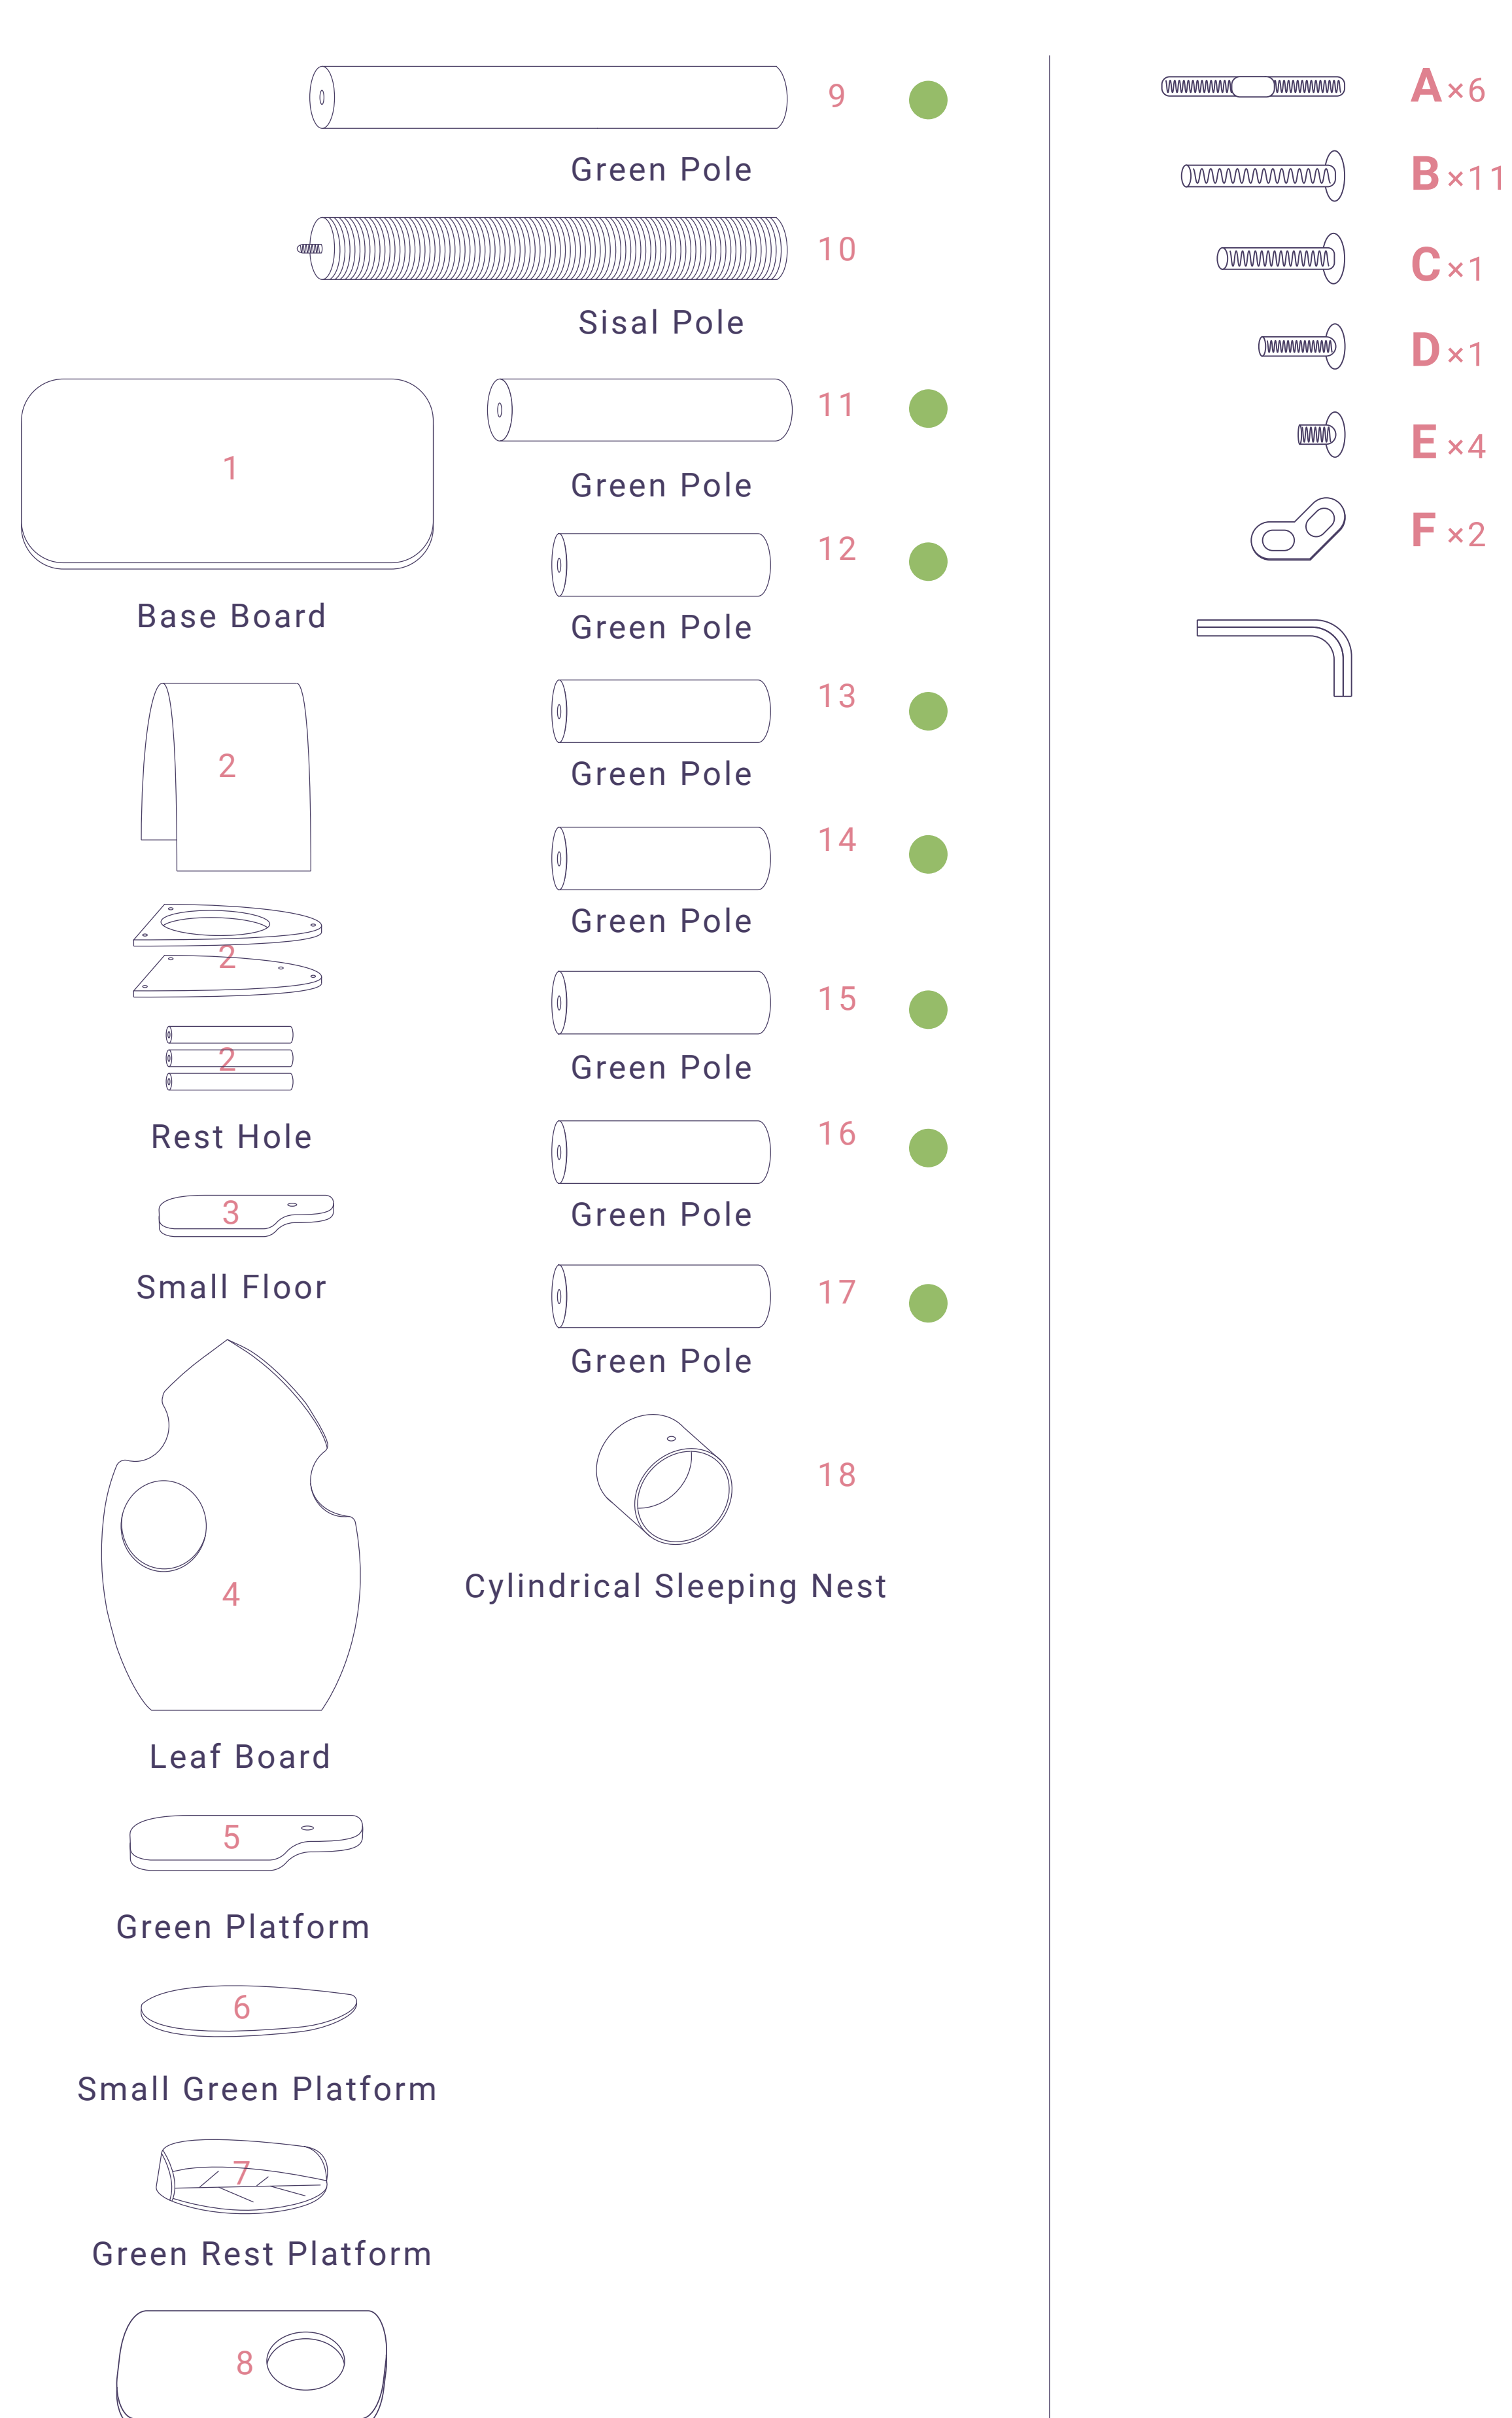

JUNGLE WORLD

CAT TREE

STYLE-XL

READ BEFORE YOU START

Please identify and sort all components shown below. For any issues during installation, please ask for assistance at service@happyandpolly.com or check our YouTube Channel https://www.youtube.com/channel/UCbPD98rZ-jOYrTCQA_0eNLg.

SAFETY GUIDELINES TO PREVENT INJURIES

- This cat tree is intended for CATS, not to be sat on by human babies.
- Care should be taken when unpacking the product.
- Keep small objects away from children and pets.
- Follow instructions accordingly, make sure all steps are accomplished.
- NEVER climb, shake, step on, or hang on the product.
- Keep the cat tree indoors and away from direct sunlight or damp areas.
- Always operate this cat tree on a flat, level, and stable surface.
- Examine the cat tree frequently for damaged, missing, or loose parts.
- Discard if the cat tree is torn or damaged.
- Contact our customer service for any damaged parts within two months.

IMPORTANT

- Please identify and sort all components shown below.
- All pictures shown are for illustration purposes only. The actual cat tree may vary due to product enhancement.

ASSEMBLY INSTRUCTIONS

<https://www.youtube.com/watch?v=EHwd7mQQW5E>