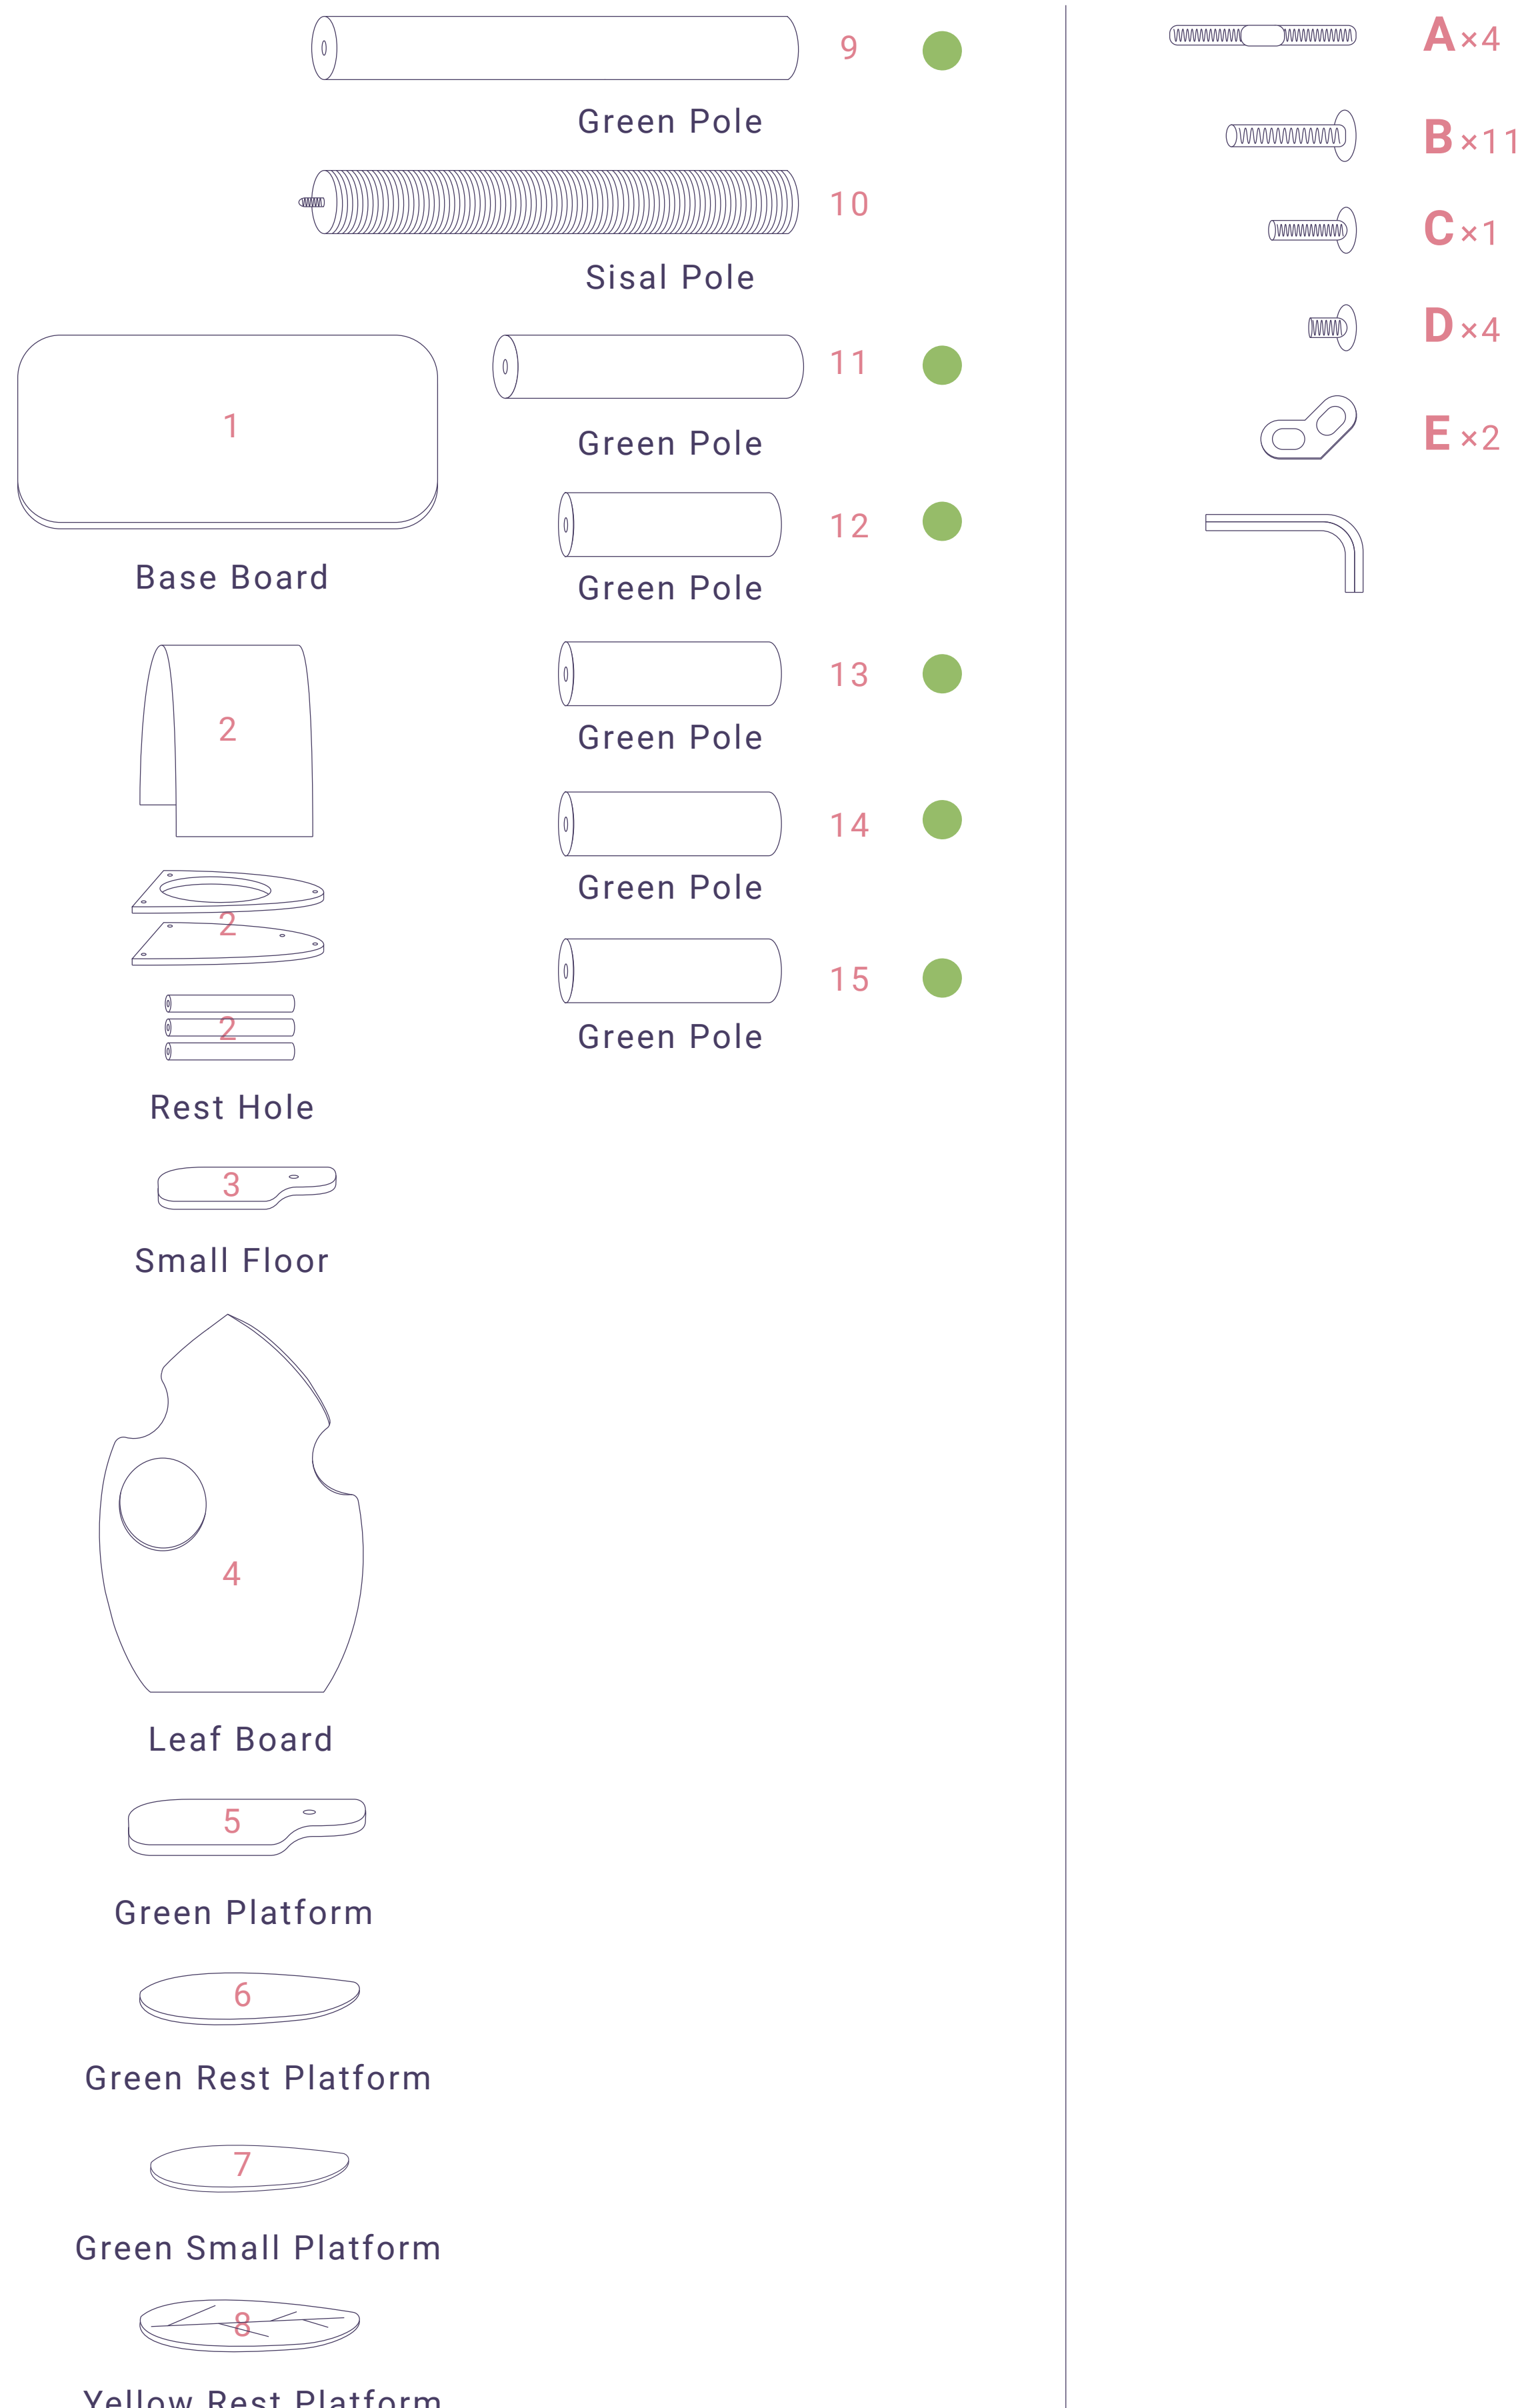

49.6 IN
HEIGHT

JUNGLE WORLD

CAT TREE

STYLE-L

READ BEFORE YOU START

Please identify and sort all components shown below. For any issues during installation, please ask for assistance at service@happyandpolly.com or check our YouTube Channel https://www.youtube.com/channel/UCbPD98rZ-jOYrTCQA_0eNLg.

SAFETY GUIDELINES TO PREVENT INJURIES

- This cat tree is intended for CATS, not to be sat on by human babies.
- Care should be taken when unpacking the product.
- Keep small objects away from children and pets.
- Follow instructions accordingly, make sure all steps are accomplished.
- NEVER climb, shake, step on, or hang on the product.
- Keep the cat tree indoors and away from direct sunlight or damp areas.
- Always operate this cat tree on a flat, level, and stable surface.
- Examine the cat tree frequently for damaged, missing, or loose parts.
- Discard if the cat tree is torn or damaged.
- Contact our customer service for any damaged parts within two months.

IMPORTANT

- Please identify and sort all components shown below.
- All pictures shown are for illustration purposes only. The actual cat tree may vary due to product enhancement.

ASSEMBLY INSTRUCTIONS