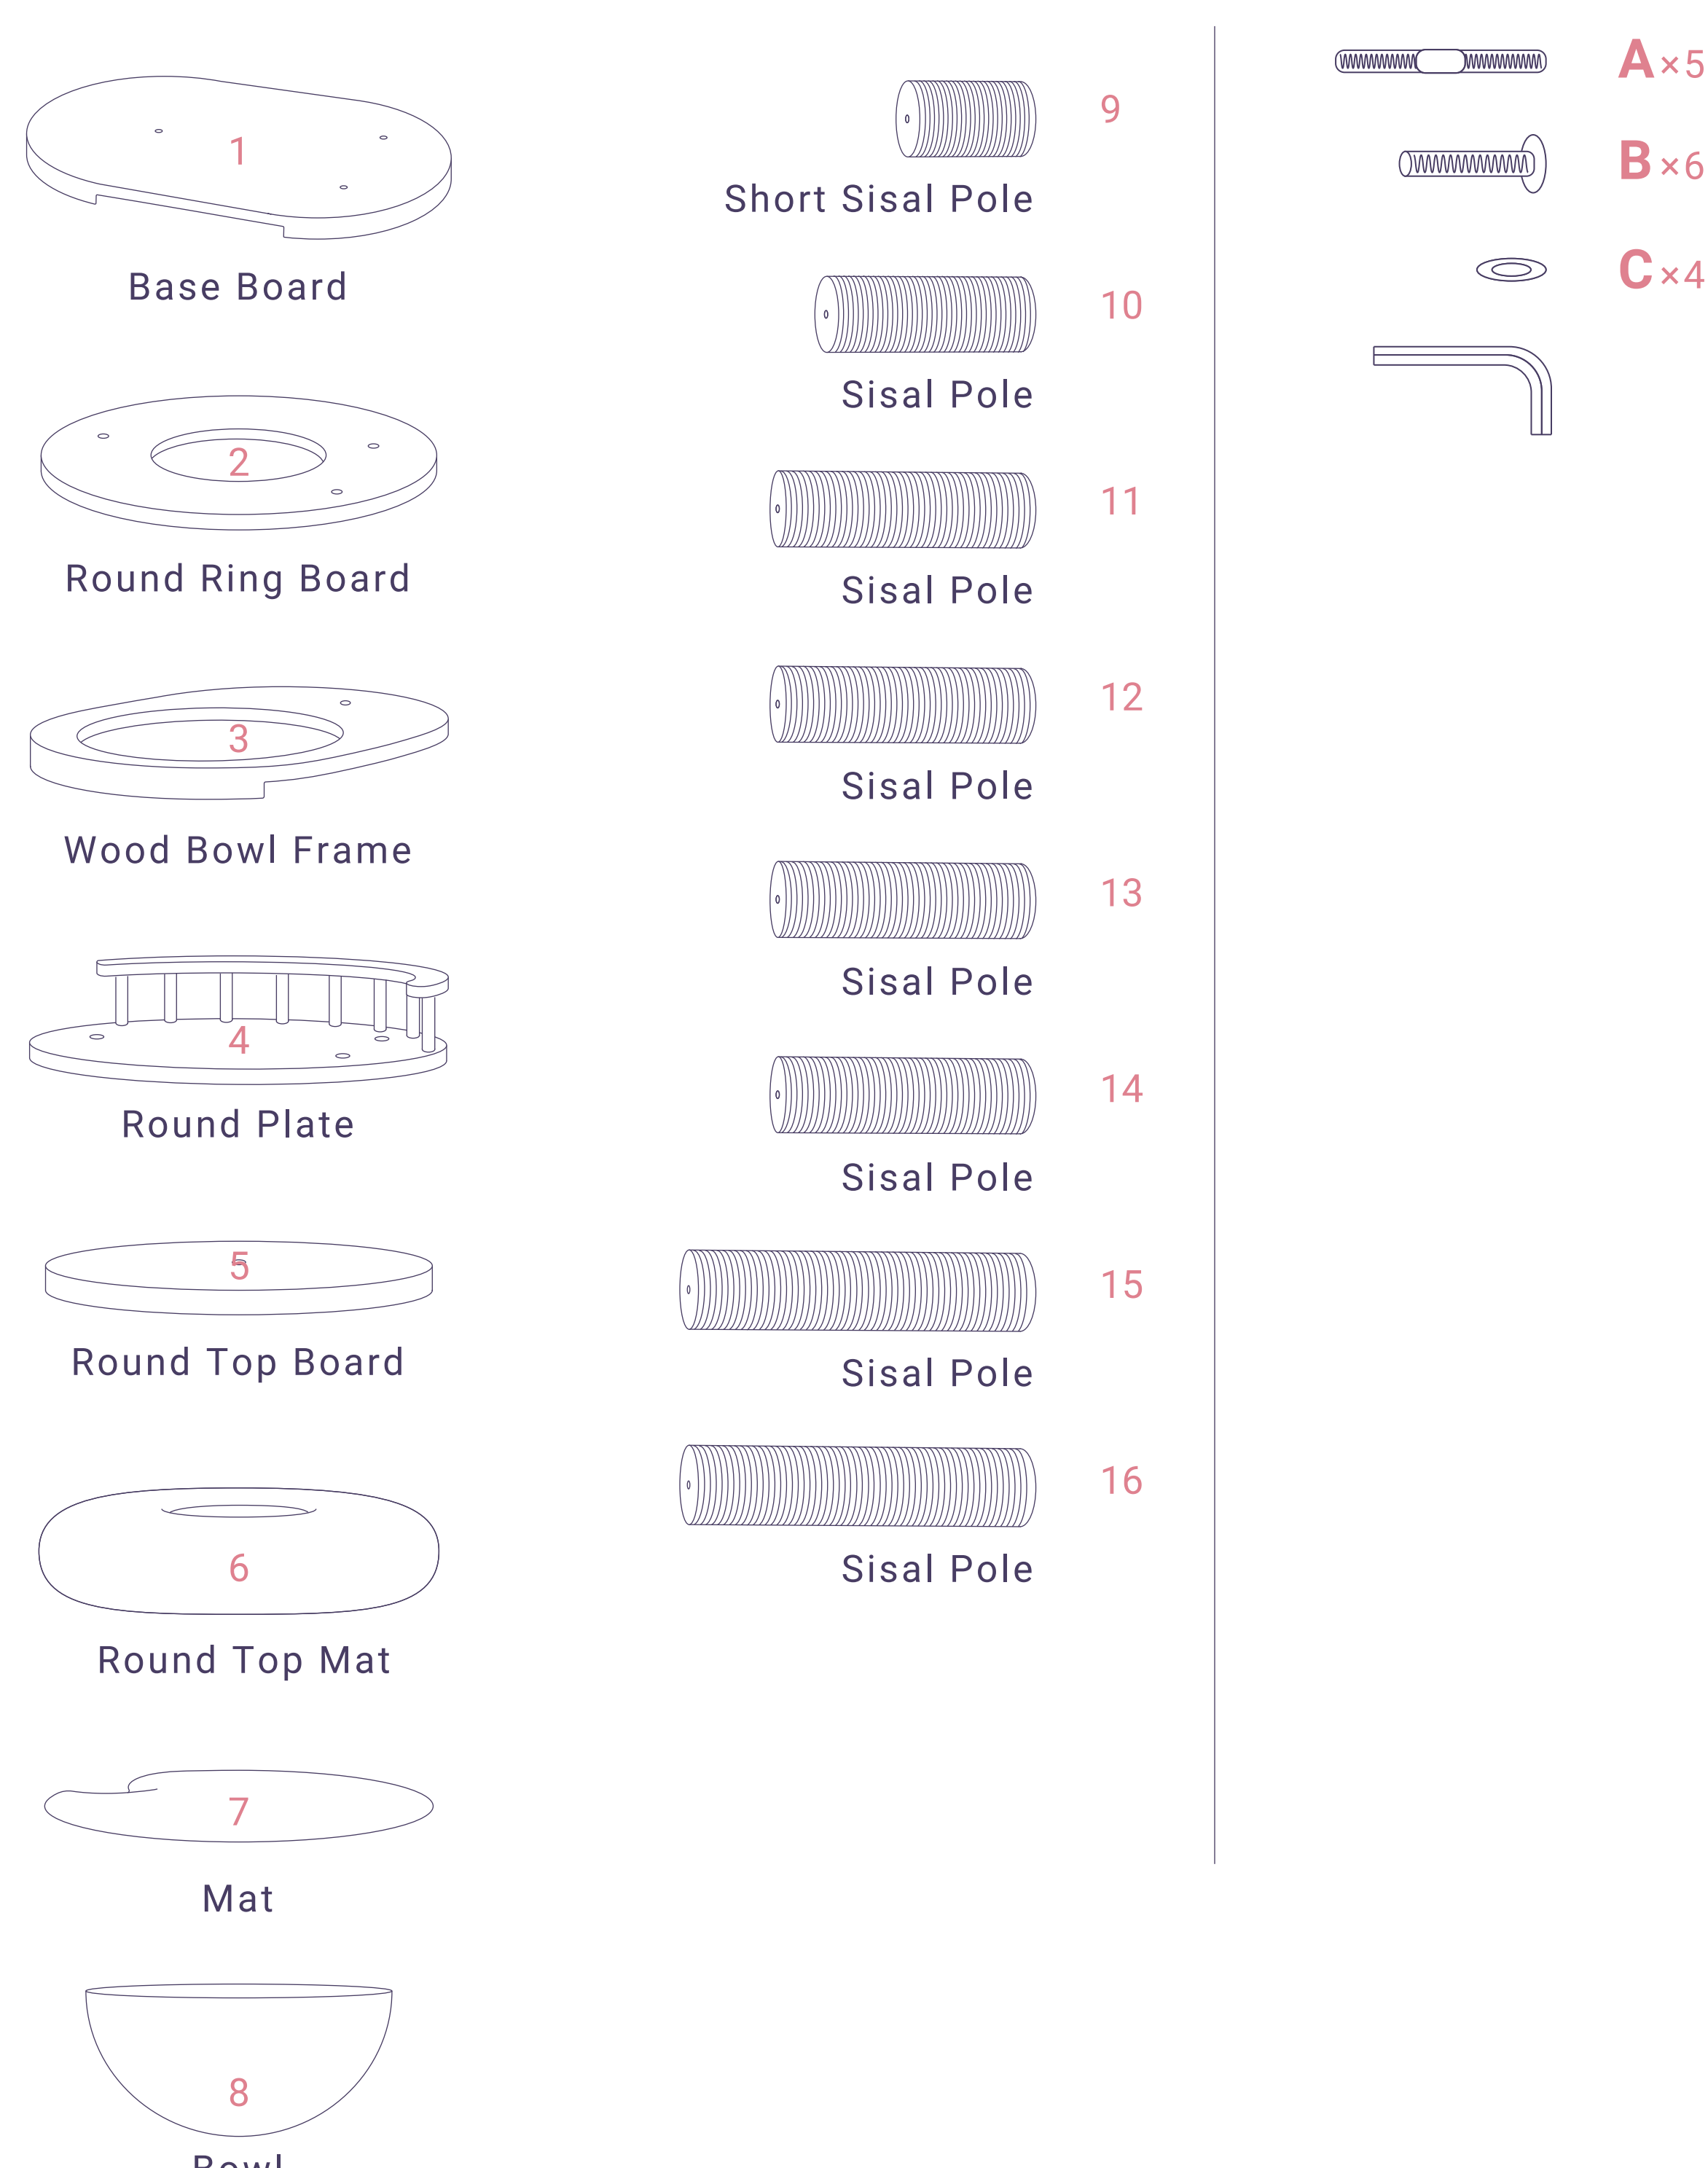

Five Layers CAT TREE

READ BEFORE YOU START

Please identify and sort all components shown below. For any issues during installation, please ask for assistance at service@happyandpolly.com or check our YouTube Channel https://www.youtube.com/channel/UCbPD98rZ-jOYrTCQA_0eNLg.

SAFETY GUIDELINES TO PREVENT INJURIES

- This cat tree is intended for CATS, not to be sat on by human babies.
- Care should be taken when unpacking the product.
- Keep small objects away from children and pets.
- Follow instructions accordingly, make sure all steps are accomplished.
- NEVER climb, shake, step on, or hang on the product.
- Keep the cat tree indoors and away from direct sunlight or damp areas.
- Always operate this cat tree on a flat, level, and stable surface.
- Examine the cat tree frequently for damaged, missing, or loose parts.
- Discard if the cat tree is torn or damaged.
- Contact our customer service for any damaged parts within two months.

IMPORTANT

- Please identify and sort all components shown below.
- All pictures shown are for illustration purposes only. The actual cat tree may vary due to product enhancement.

ASSEMBLY INSTRUCTIONS