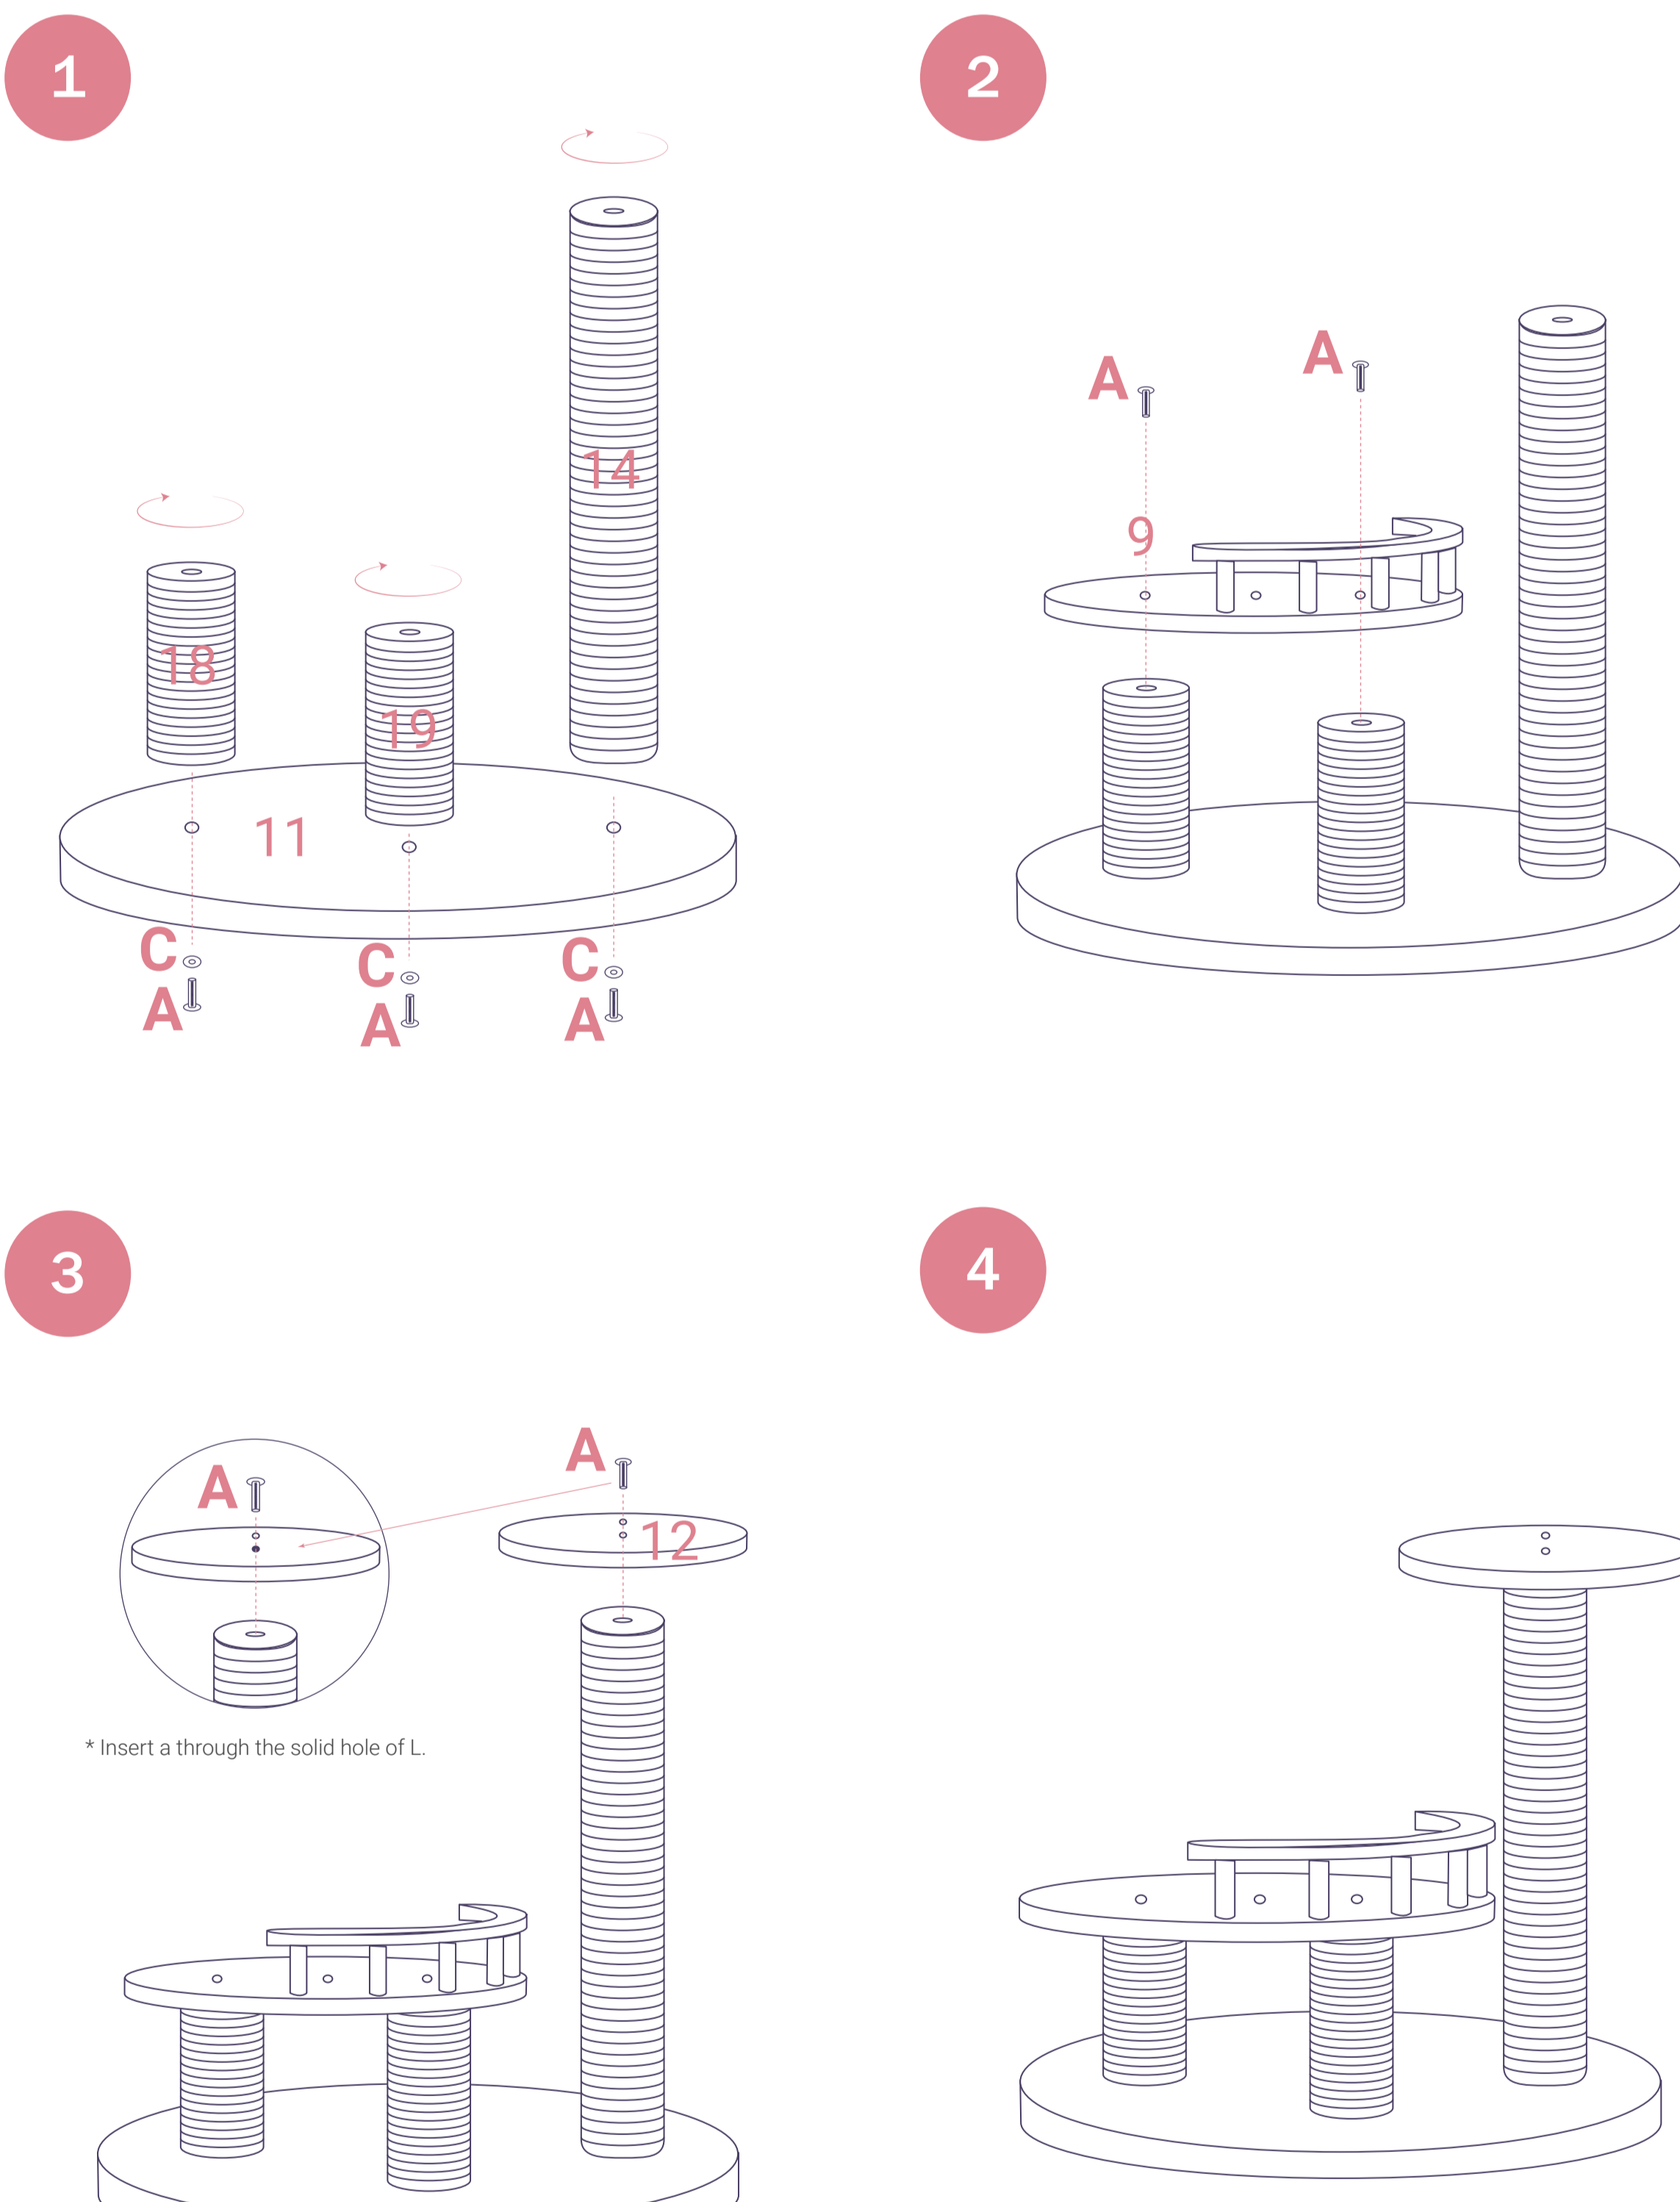

SAFETY GUIDELINES TO PREVENT INJURIES

- This cat tree is intended for CATS, not to be sat on by human babies.
- Care should be taken when unpacking the product.
- Keep small objects away from children and pets.
- Follow instructions accordingly, make sure all steps are accomplished.
- NEVER climb, shake, step on, or hang on the product.
- Keep the cat tree indoors and away from direct sunlight or damp areas.
- Always operate this cat tree on a flat, level, and stable surface.
- Examine the cat tree frequently for damaged, missing, or loose parts.
- Discard if the cat tree is torn or damaged.
- Contact our customer service for any damaged parts within two months.

IMPORTANT

- Please identify and sort all components shown below.
- All pictures shown are for illustration purposes only. The actual cat tree may vary due to product enhancement.

ASSEMBLY INSTRUCTIONS

Part 1 | A x 6 C x 3 14 x 1 18 x 1 19 x 1

Part 2 | A x 6 B x 1 C x 6 E x 3 F x 6 15 x 1 16 x 1 17 x 1 20 x 1