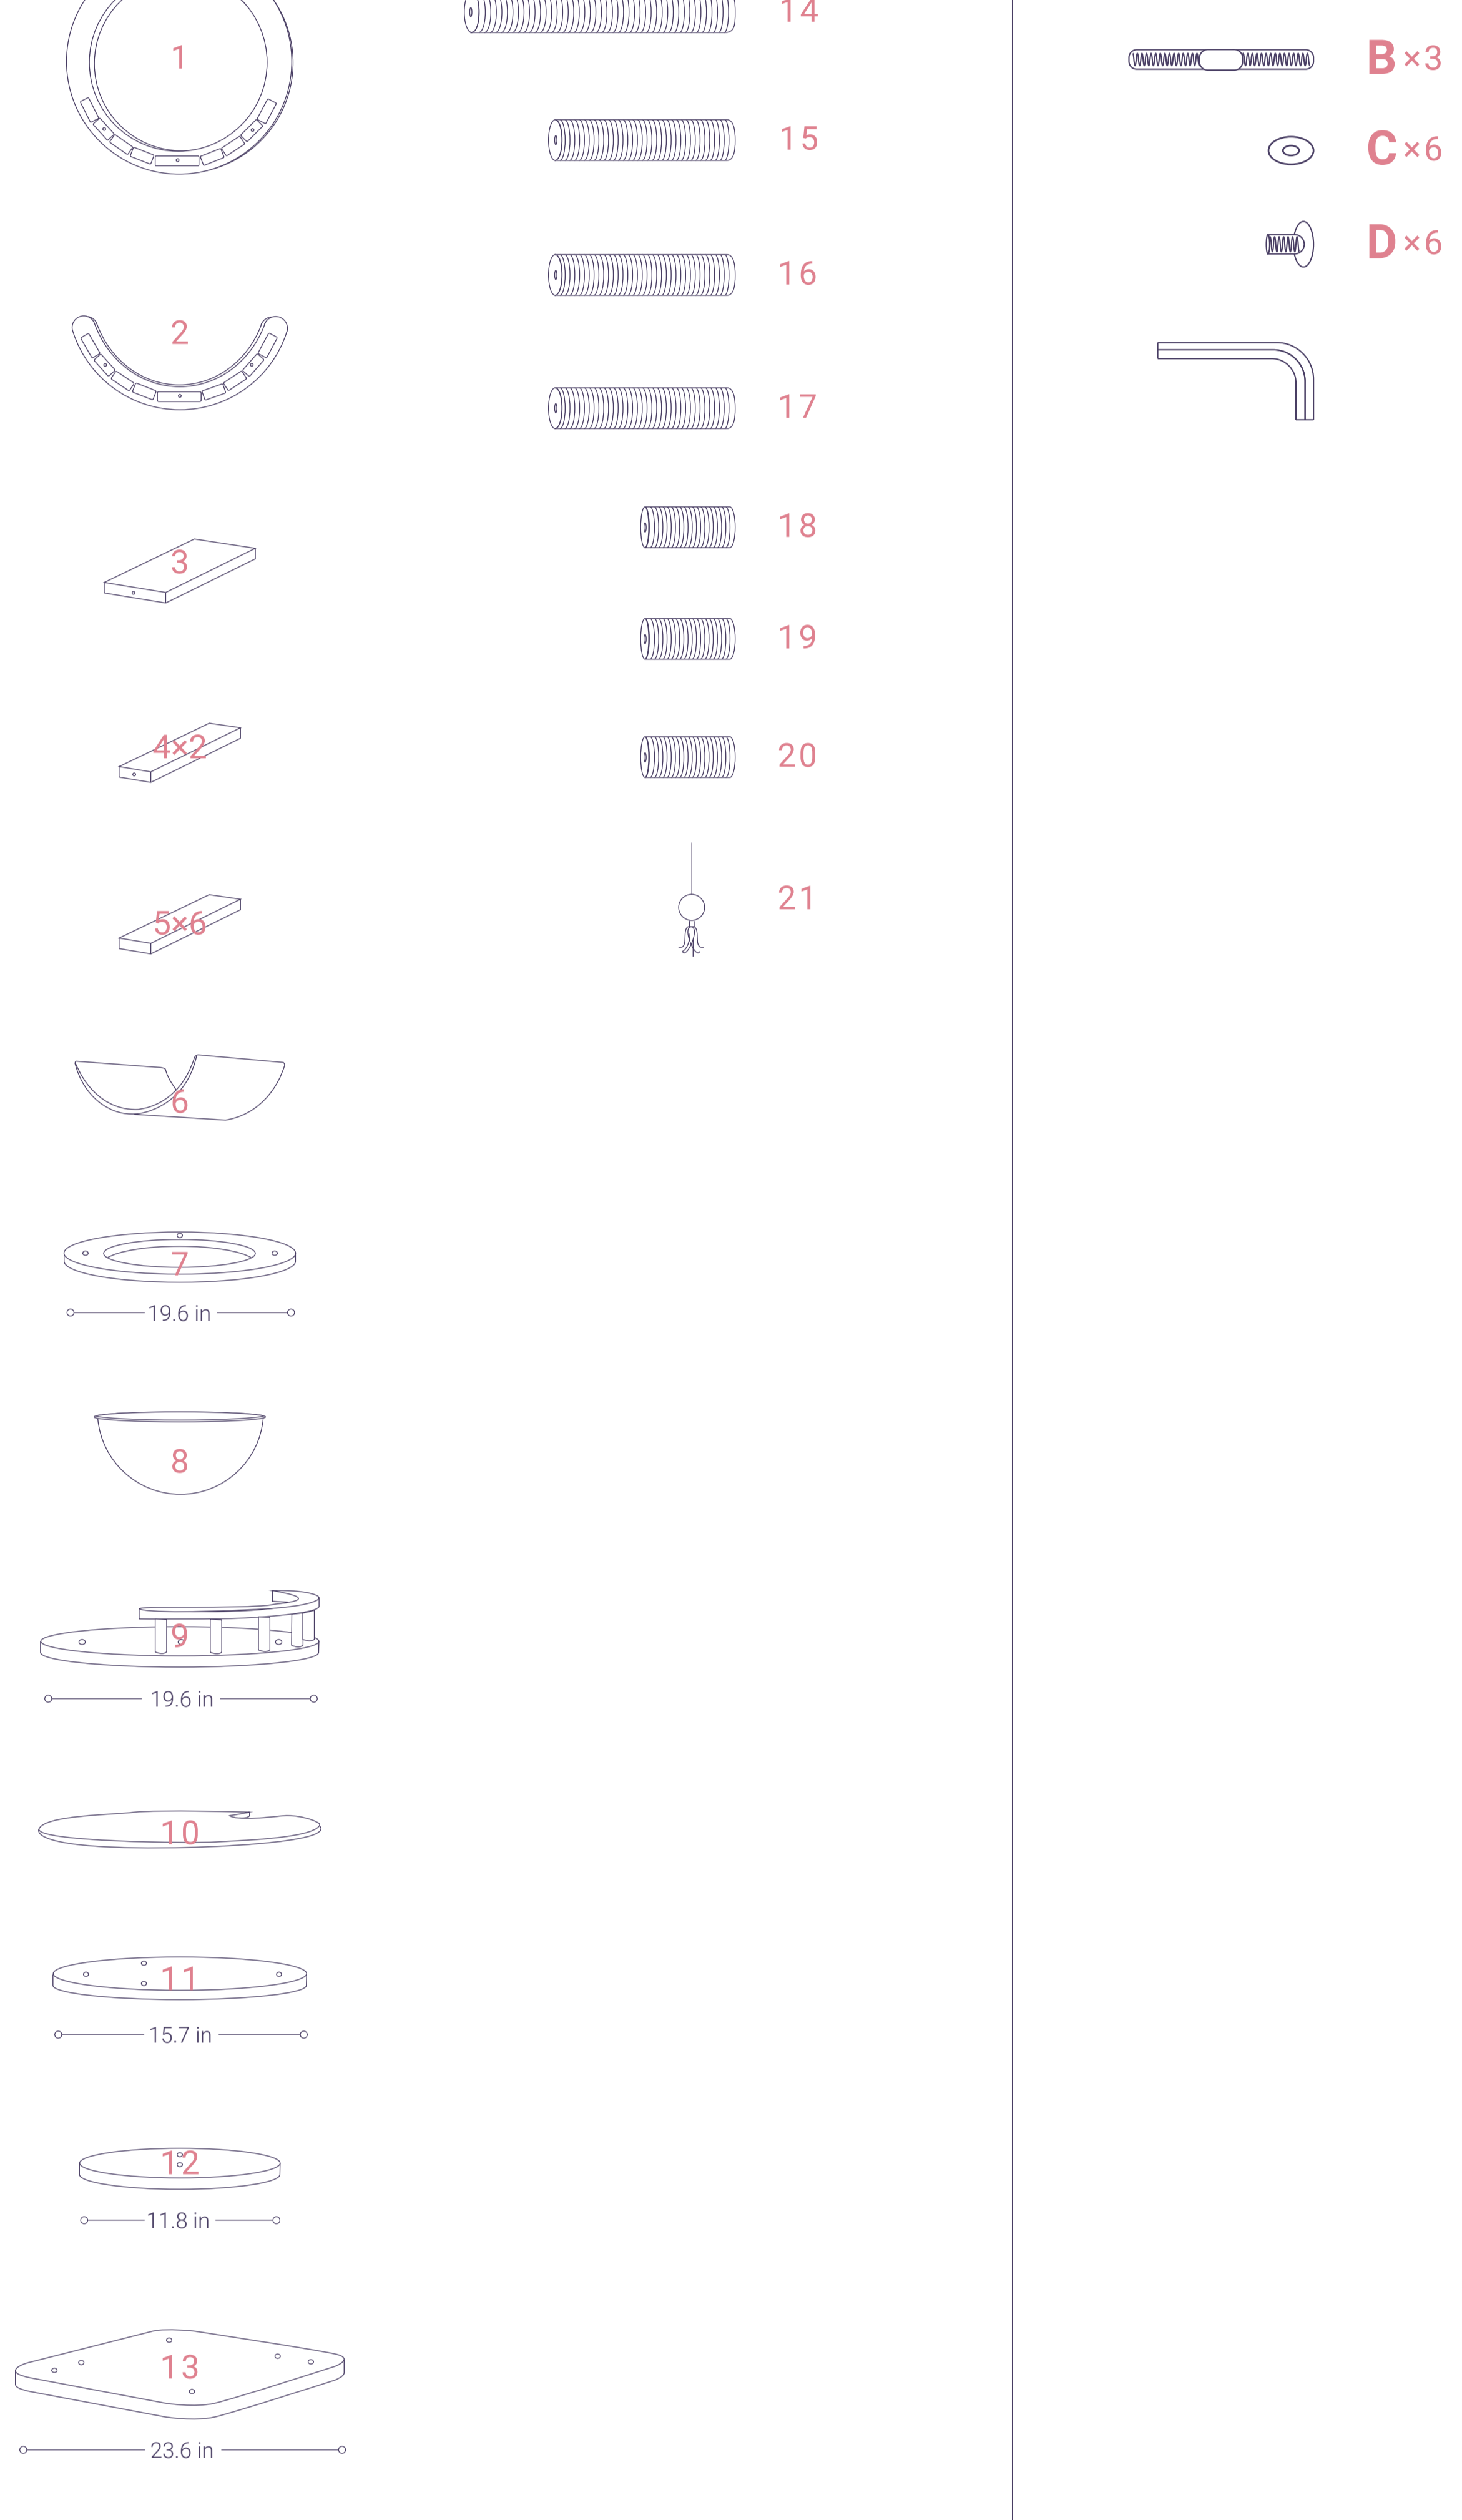

40.7 IN
HEIGHT

25.2 IN
HEIGHT

BUILDING BLOCK

CAT TREE

Combination 3

READ BEFORE YOU START

Please identify and sort all components shown below. For any issues during installation, please ask for assistance at service@happyandpolly.com or check our YouTube Channel https://www.youtube.com/channel/UCbPD98rZ-jOYrTCQA_0eNLg.

SAFETY GUIDELINES TO PREVENT INJURIES

- This cat tree is intended for CATS, not to be sat on by human babies.
- Care should be taken when unpacking the product.
- Keep small objects away from children and pets.
- Follow instructions accordingly, make sure all steps are accomplished.
- NEVER climb, shake, step on, or hang on the product.
- Keep the cat tree indoors and away from direct sunlight or damp areas.
- Always operate this cat tree on a flat, level, and stable surface.
- Examine the cat tree frequently for damaged, missing, or loose parts.
- Discard if the cat tree is torn or damaged.
- Contact our customer service for any damaged parts within two months.

IMPORTANT

- Please identify and sort all components shown below.
- All pictures shown are for illustration purposes only. The actual cat tree may vary due to product enhancement.

ASSEMBLY INSTRUCTIONS

Part 1 | A x 6 C x 3 14 x 1 18 x 1 19 x 1

Part 2 | A x 6 B x 1 C x 6 E x 3 F x 6 15 x 1 16 x 1 17 x 1 20 x 1