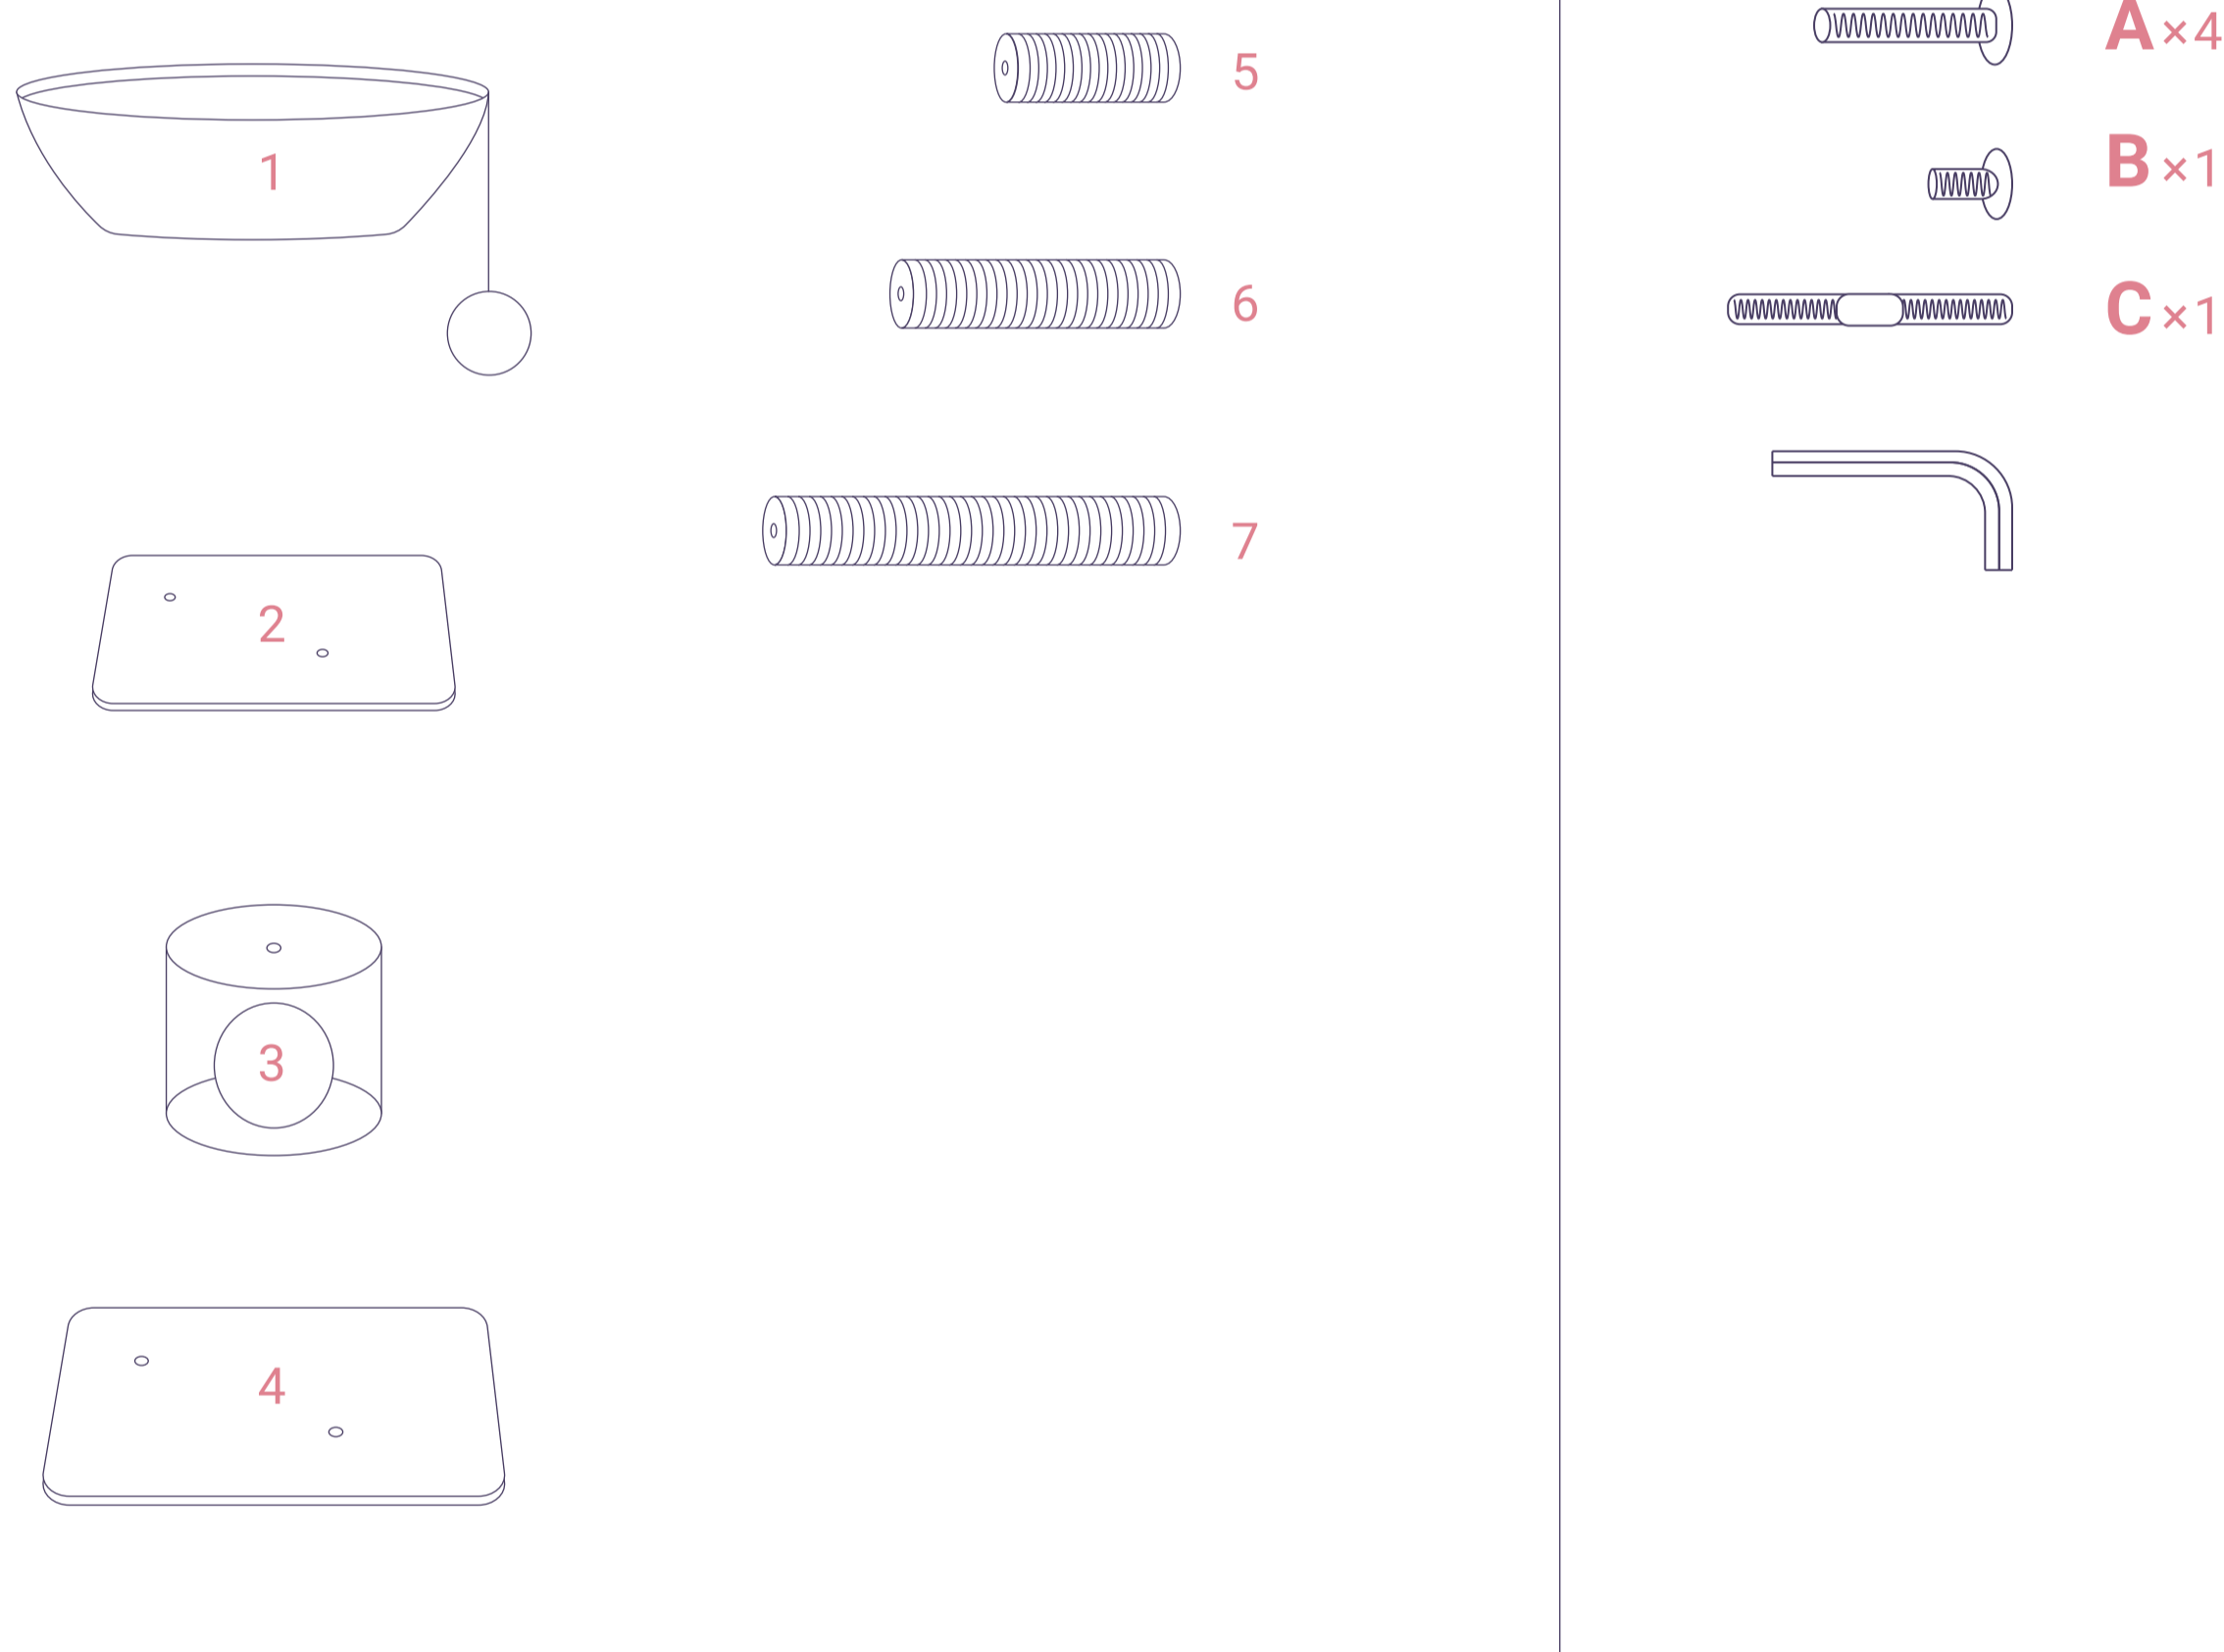

35.4 IN
HEIGHT

BROWN RATTAN CAT TREE

READ BEFORE YOU START

Please identify and sort all components shown below.
For any issues during installation, please ask for assistance at service@happyandpolly.com or check our YouTube Channel https://www.youtube.com/channel/UCbPD98rZ-jOYrTCQA_0eNLg.

SAFETY GUIDELINES TO PREVENT INJURIES

- This cat tree is intended for CATS, not to be sat on by human babies.
- Care should be taken when unpacking the product.
- Keep small objects away from children and pets.
- Follow instructions accordingly, make sure all steps are accomplished.
- NEVER climb, shake, step on, or hang on the product.
- Keep the cat tree indoors and away from direct sunlight or damp areas.
- Always operate this cat tree on a flat, level, and stable surface.
- Examine the cat tree frequently for damaged, missing, or loose parts.
- Discard if the cat tree is torn or damaged.
- Contact our customer service for any damaged parts within two months.

IMPORTANT

- Please identify and sort all components shown below.
- All pictures shown are for illustration purposes only. The actual cat tree may vary due to product enhancement.

ASSEMBLY INSTRUCTIONS