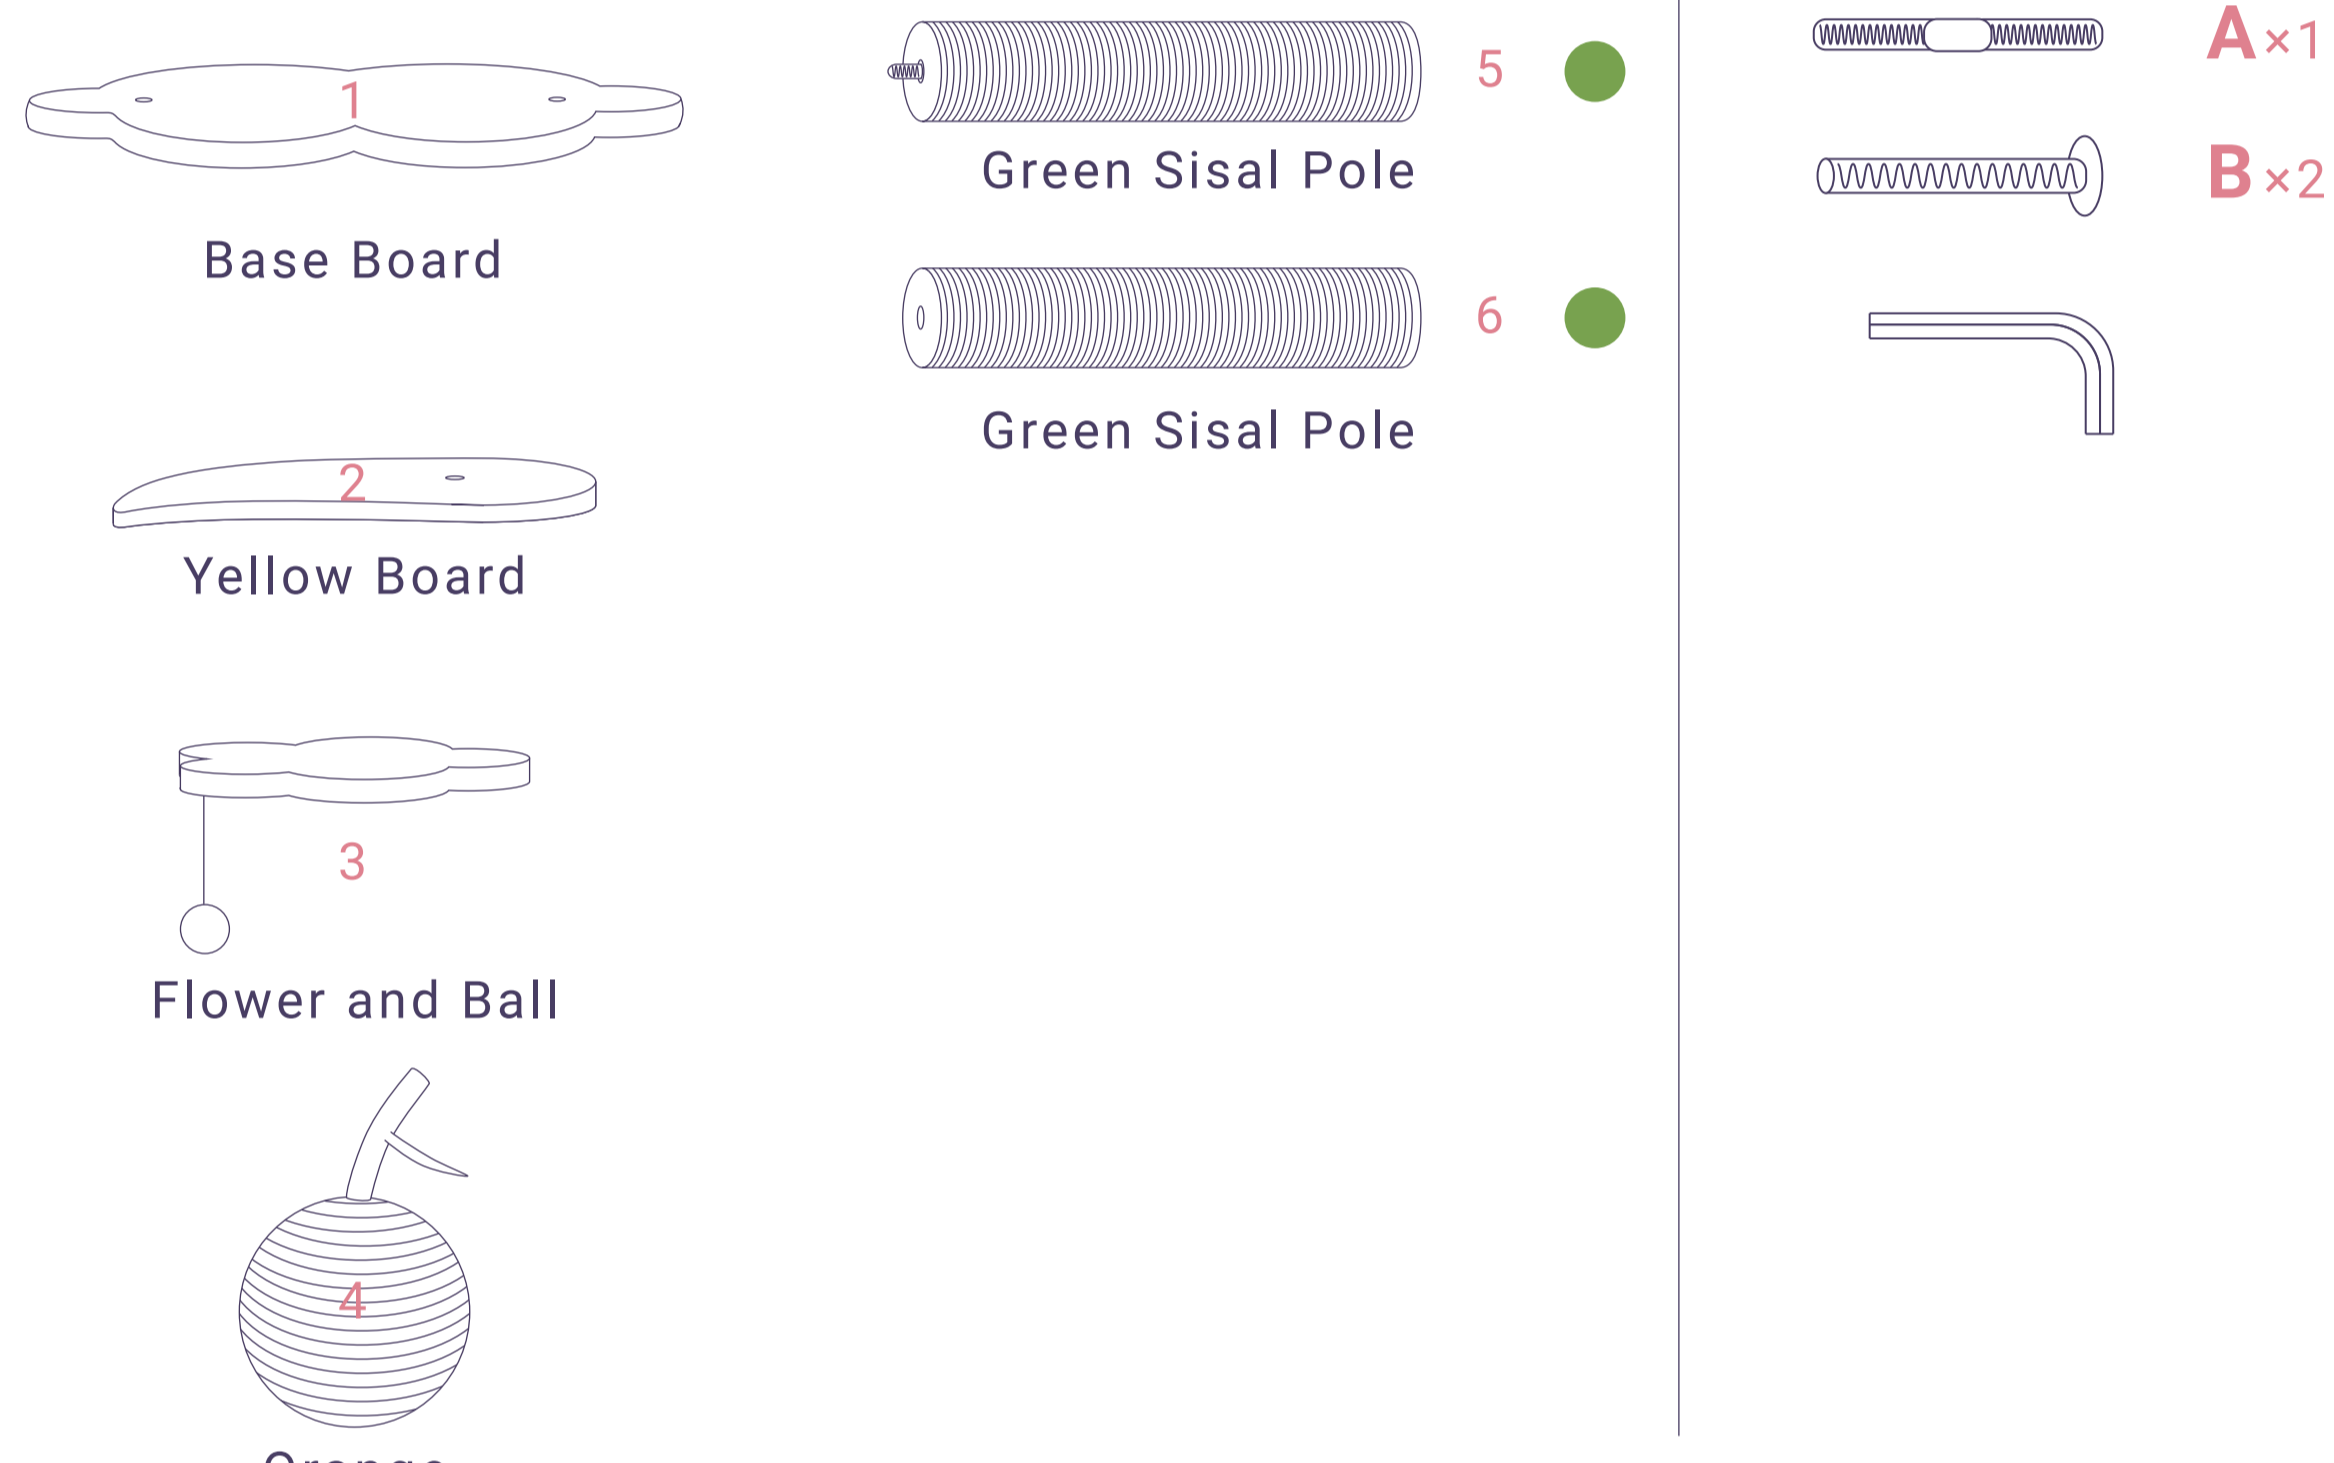

26.8 IN
HEIGHT

FLOWER DESIGN

CAT TREE

STYLE-B

READ BEFORE YOU START

Please identify and sort all components shown below. For any issues during installation, please ask for assistance at service@happyandpolly.com or check our YouTube Channel https://www.youtube.com/channel/UCbPD98rZ-jOYrTCQA_0eNLg.

SAFETY GUIDELINES TO PREVENT INJURIES

- This cat tree is intended for CATS, not to be sat on by human babies.
- Care should be taken when unpacking the product.
- Keep small objects away from children and pets.
- Follow instructions accordingly, make sure all steps are accomplished.
- NEVER climb, shake, step on, or hang on the product.
- Keep the cat tree indoors and away from direct sunlight or damp areas.
- Always operate this cat tree on a flat, level, and stable surface.
- Examine the cat tree frequently for damaged, missing, or loose parts.
- Discard if the cat tree is torn or damaged.
- Contact our customer service for any damaged parts within two months.

IMPORTANT

- Please identify and sort all components shown below.
- All pictures shown are for illustration purposes only. The actual cat tree may vary due to product enhancement.

ASSEMBLY INSTRUCTIONS