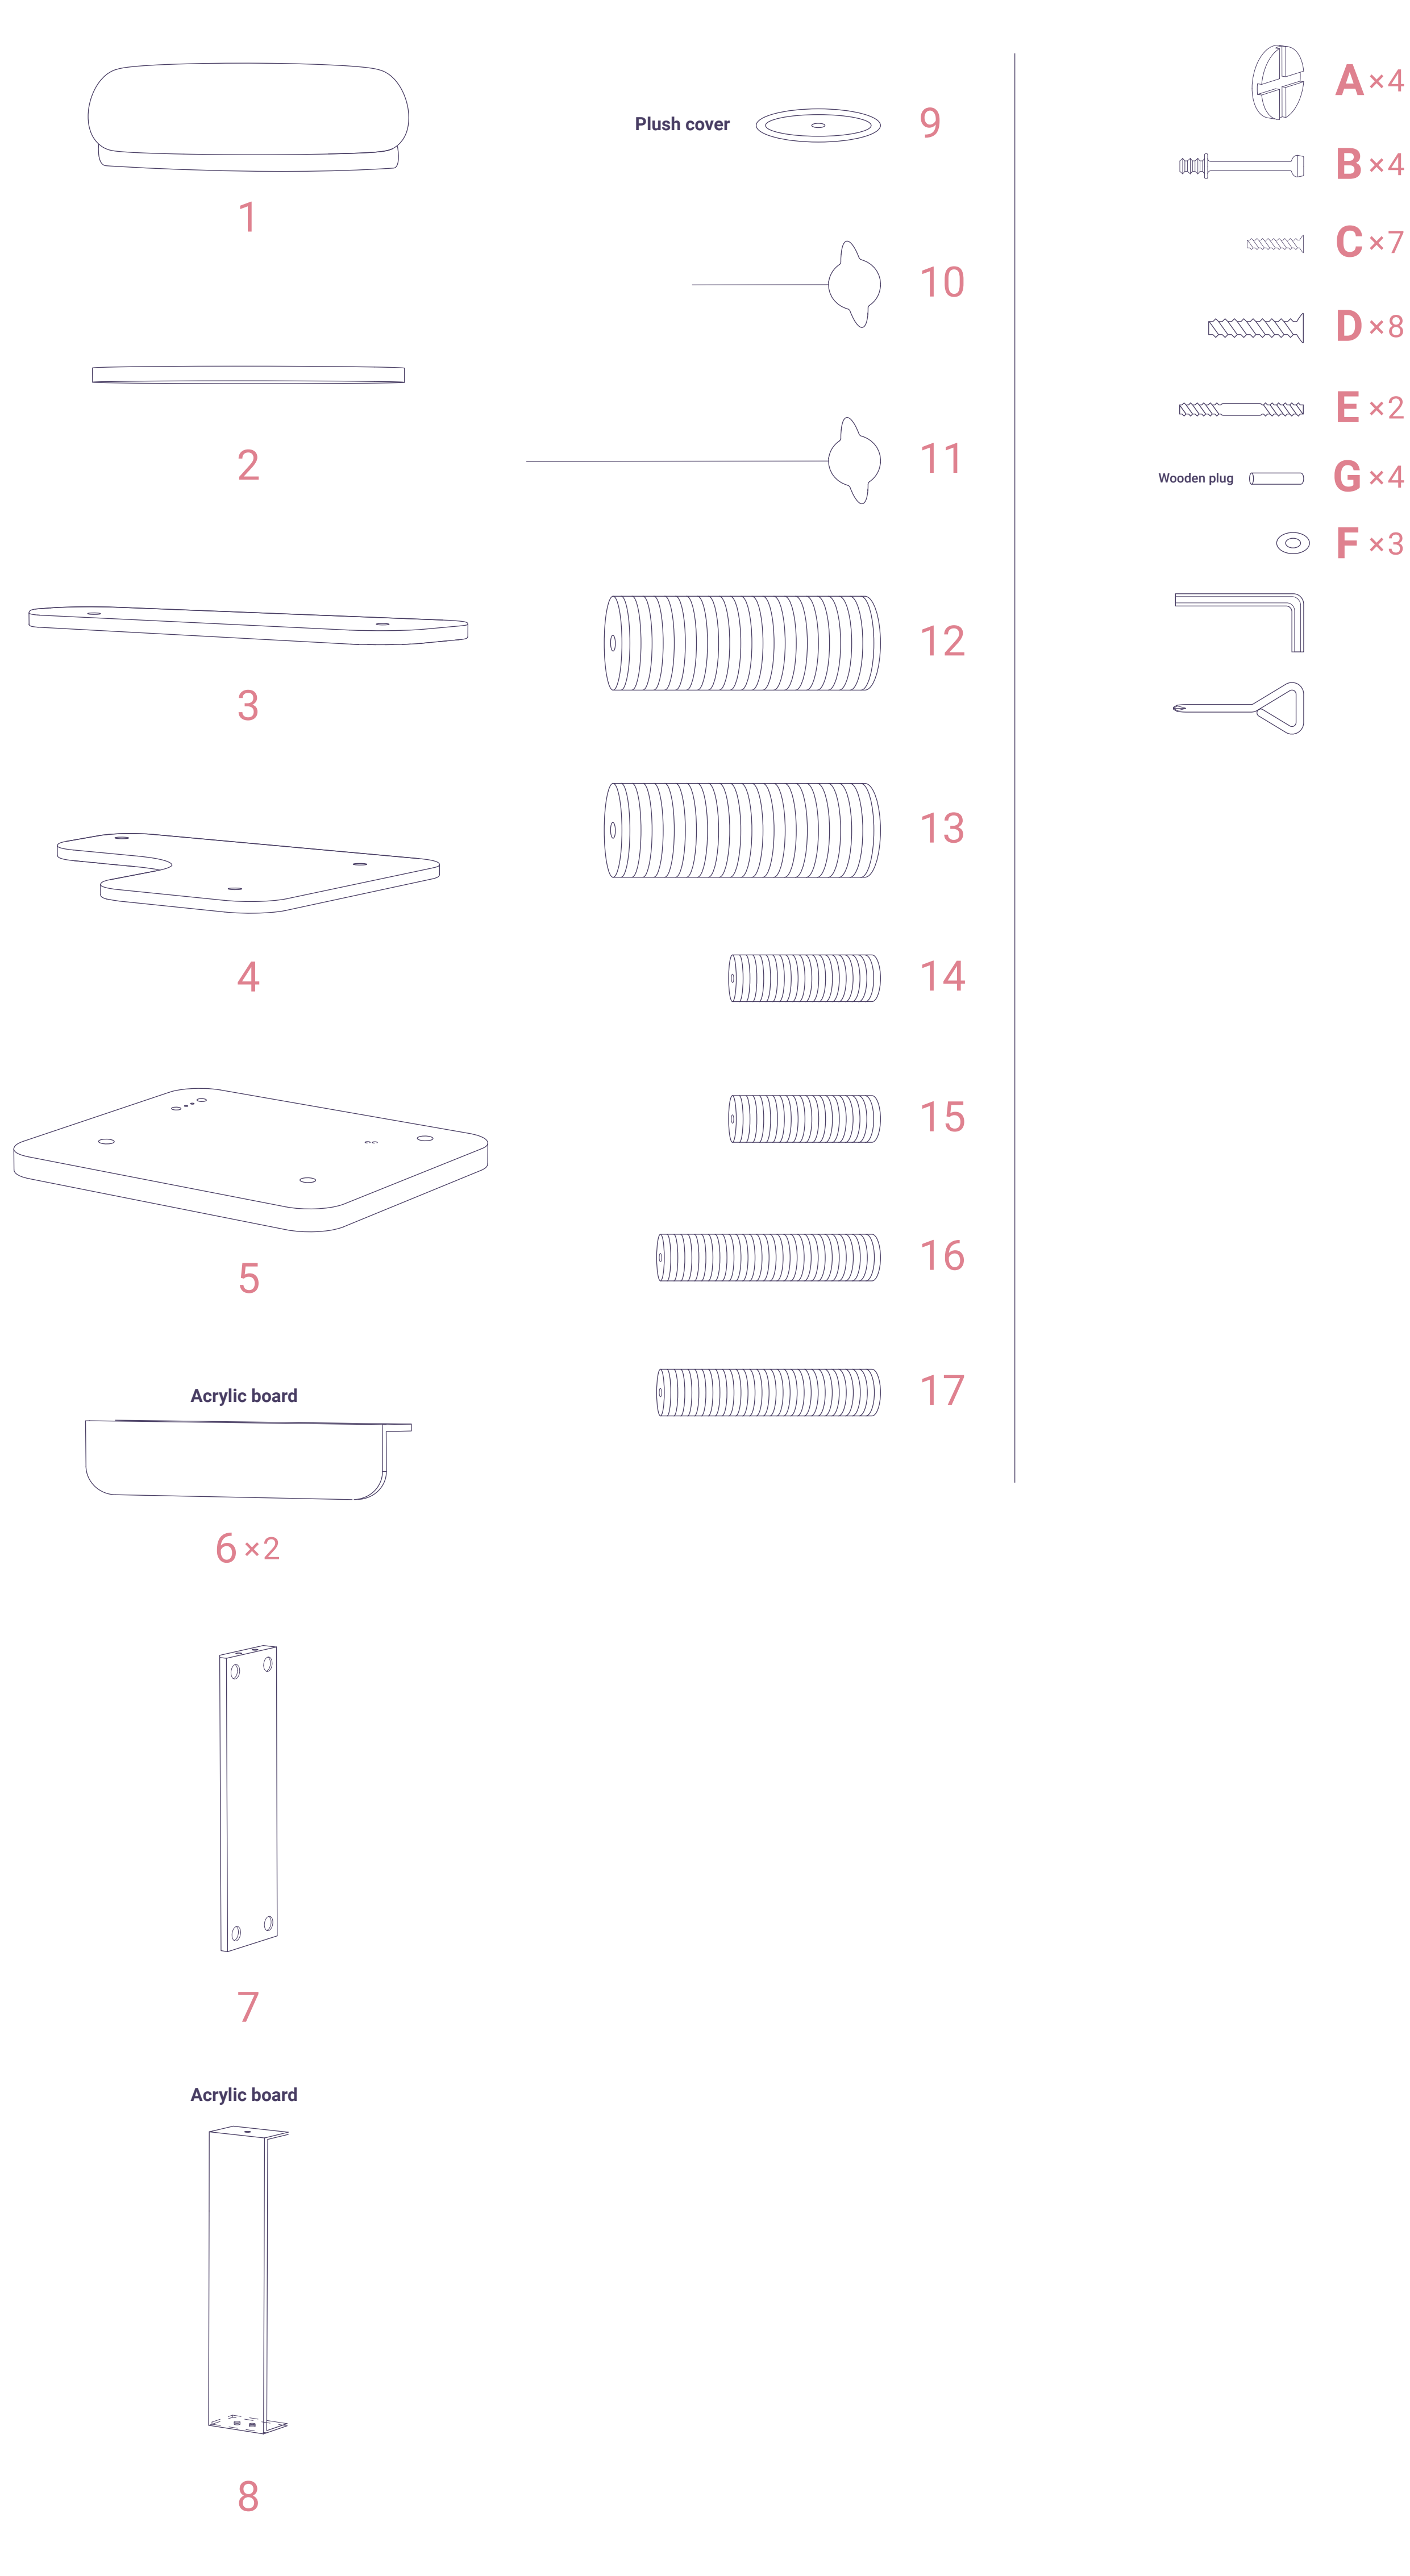

42.1 IN
HEIGHT

AZURE BLUE ISOLATED ISLAND CAT TREE

READ BEFORE YOU START

Please identify and sort all components shown below.
For any issues during installation, please ask for assistance at service@happyandpolly.com or check our YouTube Channel https://www.youtube.com/channel/UCbPD98rZ-iOYrTCQA_0eNLg.

SAFETY GUIDELINES TO PREVENT INJURIES

- This cat tree is intended for CATS, not to be sat on by human babies.
- Care should be taken when unpacking the product.
- Keep small objects away from children and pets.
- Follow instructions accordingly, make sure all steps are accomplished.
- NEVER climb, shake, step on, or hang on the product.
- Always operate the cat tree indoors and away from direct sunlight or damp areas.
- Keep the cat tree on a flat, level, and stable surface.
- Examine the cat tree frequently for damaged, missing, or loose parts.
- Discard if the cat tree is torn or damaged.
- Contact our customer service for any damaged parts within two months.

IMPORTANT

- Please identify and sort all components shown below.
- All pictures shown are for illustration purposes only. The actual cat tree may vary due to product enhancement.

ASSEMBLY INSTRUCTIONS