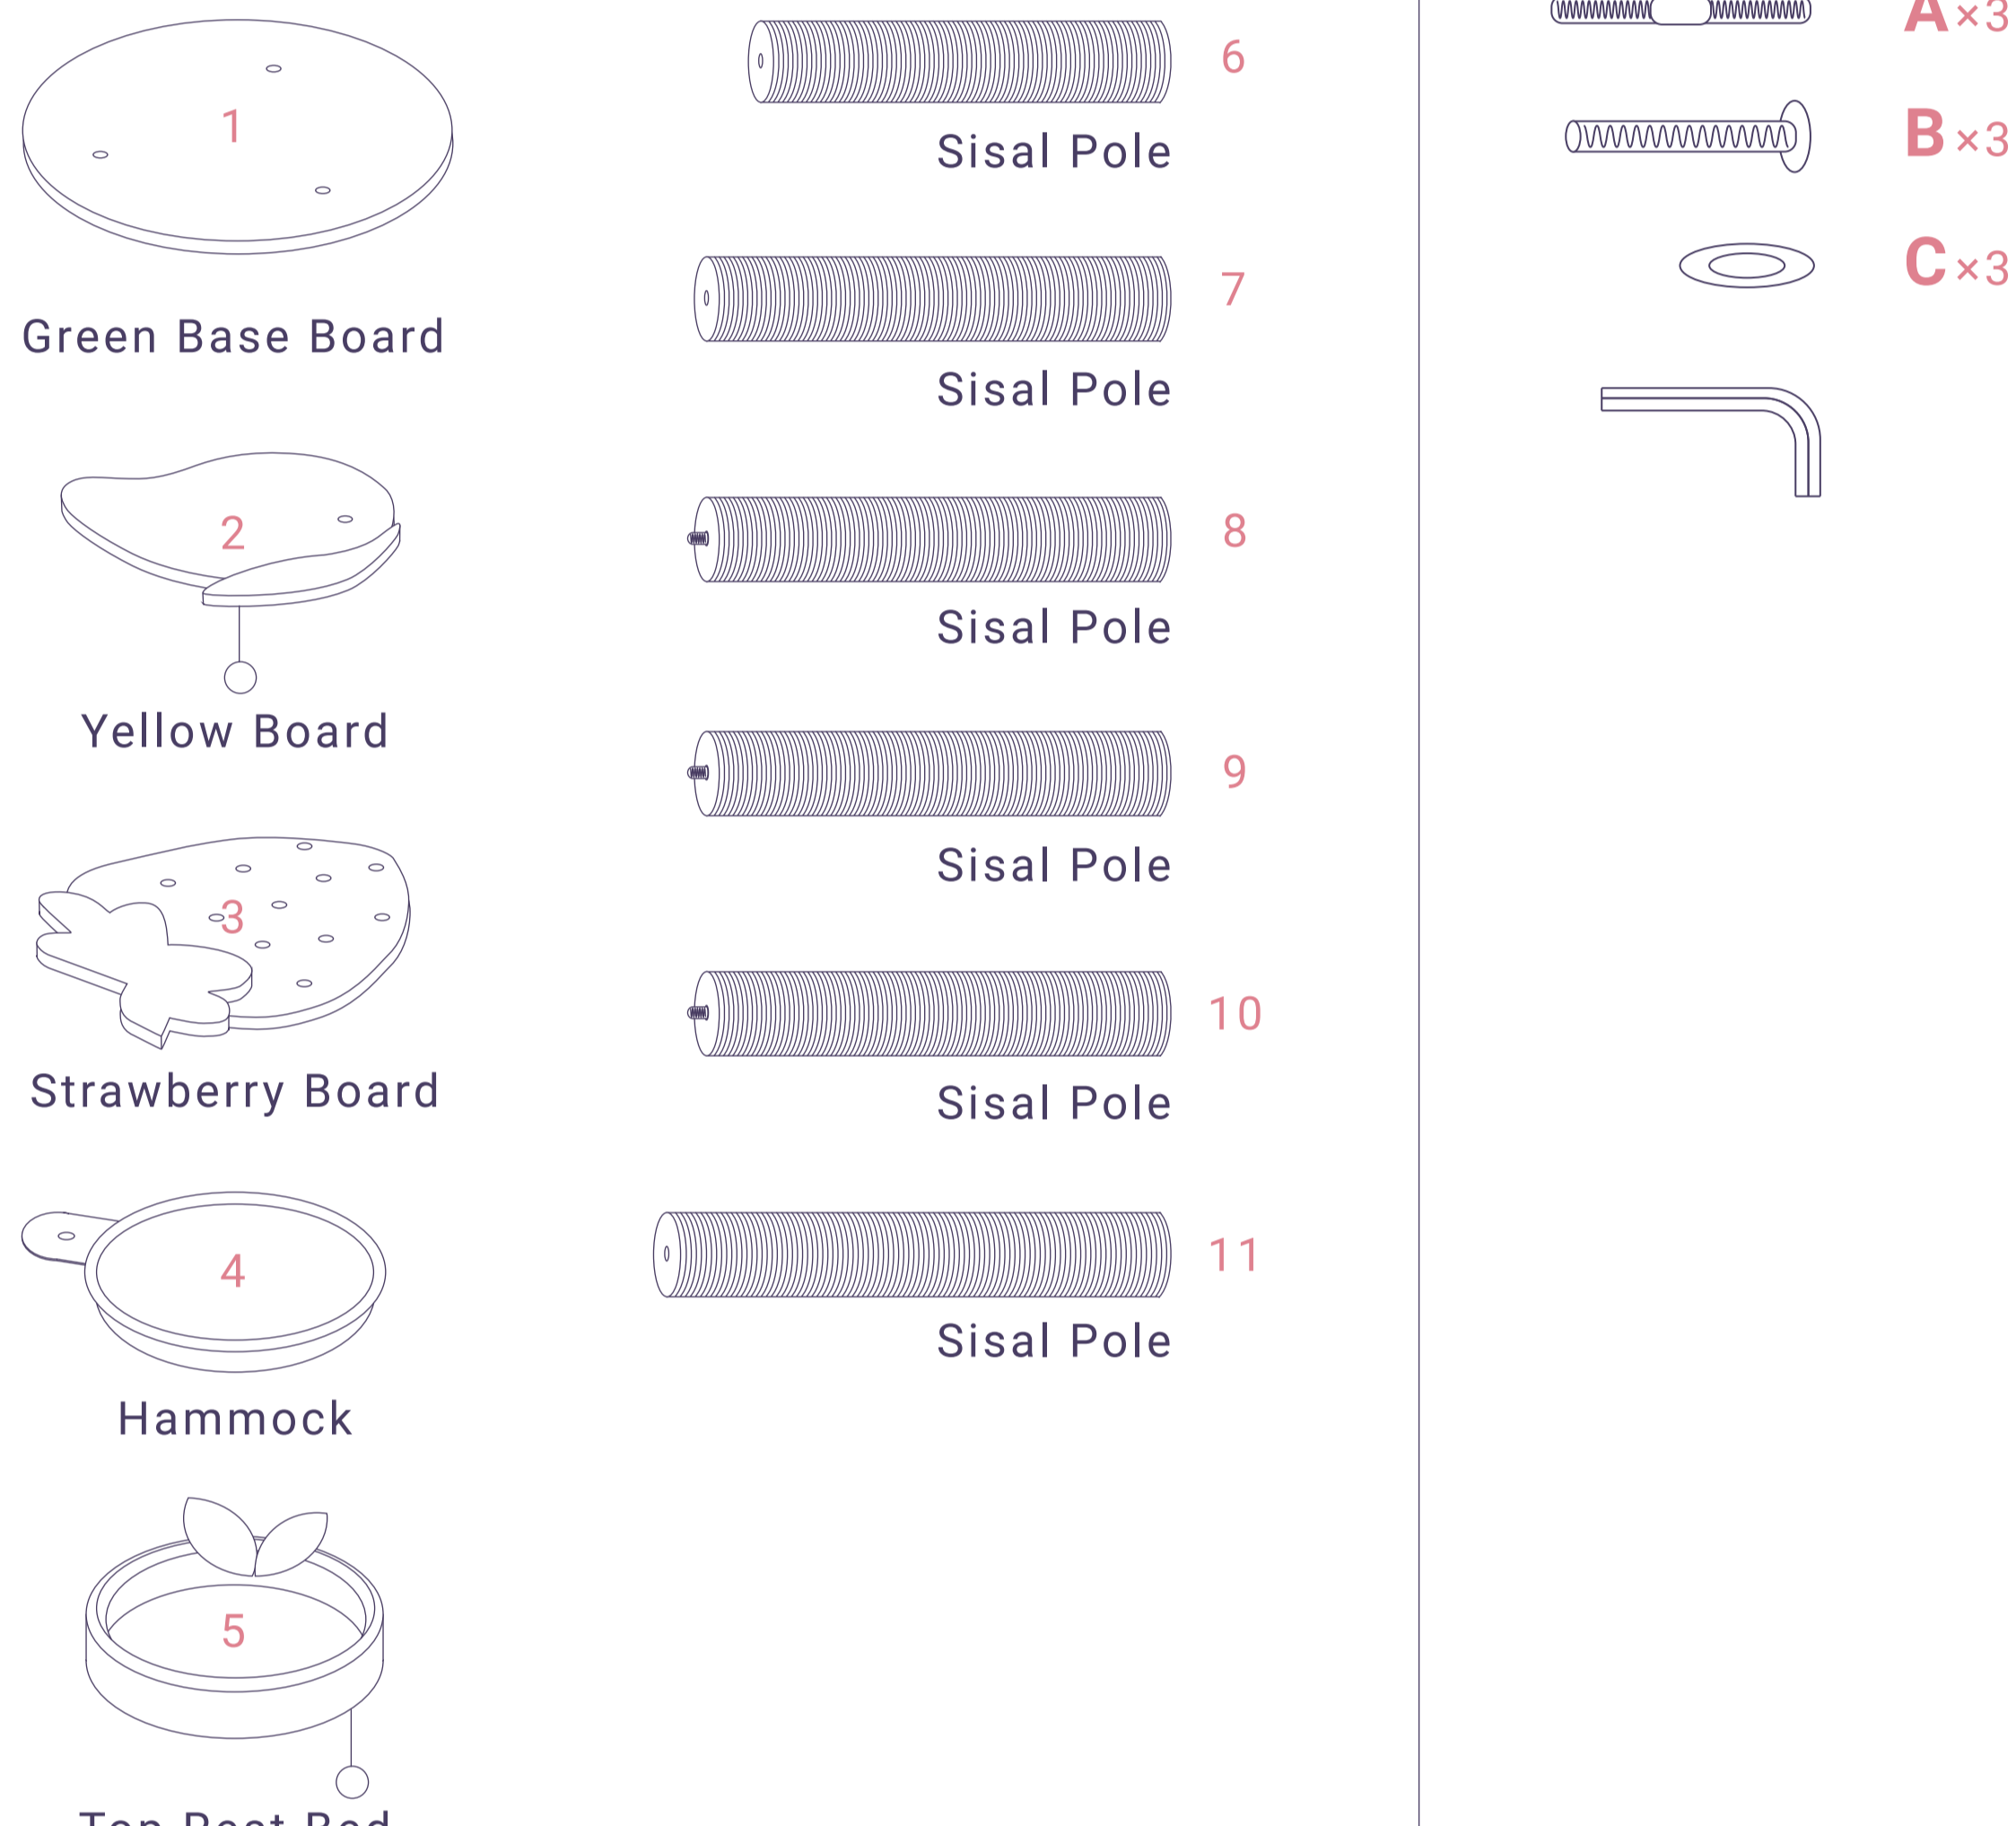

40.6 IN
HEIGHT

FRUIT WORLD

CAT TREE

READ BEFORE YOU START

Please identify and sort all components shown below. For any issues during installation, please ask for assistance at service@happyandpolly.com or check our YouTube Channel https://www.youtube.com/channel/UCbPD98rZ-jOYrTCQA_0eNLg.

SAFETY GUIDELINES TO PREVENT INJURIES

- This cat tree is intended for CATS, not to be sat on by human babies.
- Care should be taken when unpacking the product.
- Keep small objects away from children and pets.
- Follow instructions accordingly, make sure all steps are accomplished.
- NEVER climb, shake, step on, or hang on the product.
- Keep the cat tree indoors and away from direct sunlight or damp areas.
- Always operate this cat tree on a flat, level, and stable surface.
- Examine the cat tree frequently for damaged, missing, or loose parts.
- Discard if the cat tree is torn or damaged.
- Contact our customer service for any damaged parts within two months.

IMPORTANT

- Please identify and sort all components shown below.
- All pictures shown are for illustration purposes only. The actual cat tree may vary due to product enhancement.

ASSEMBLY INSTRUCTIONS