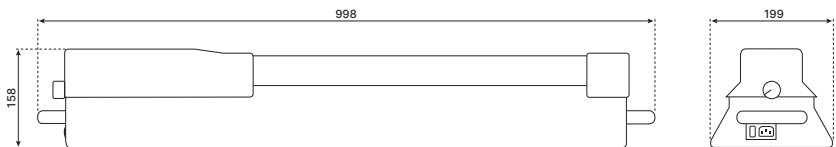

Cleaning / Maintenance

The appliance is basically maintenance-free. Note, however, that the flexible cover over the massage unit must be in perfect condition to ensure safe operation. If the cover shows signs of increased wear or even cracks or holes, do not use the appliance for safety reasons until the cover has been replaced. In this case, contact the seller or kybun.

Clean the appliance with a soft, slightly damp cloth and a mild cleaning liquid.

Technical details

Power supply	100 ÷ 240 VAC 50/60 Hz
Power input	340 W
Peak motor output	600 W
Weight of appliance	25 kg
Max. load on massage unit	30 kg
Speed	5 ÷ 350 rpm
Massage impulse rate	30 ÷ 2100 /min.
Noise development	< 70 dB
Degree of protection	IP 20
Operating temperature	+ 5 °C ÷ 40 °C
Electrical protection class	Class I
Manufacturer	kybun AG Mühleweg 4 CH-9325 Roggwil