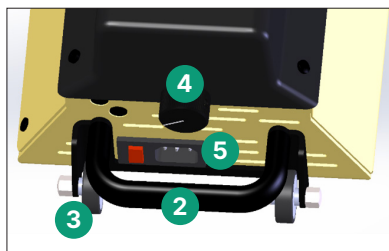

Description

The ULTIMATE TONING ROLL from kybun Joya is an appliance designed for professional application. It is robust and very easy to use.

The speed of the drive is infinitely variable, thereby allowing full adjustment of the massage unit impulse rate.

1. 1 Massage width (> 50 cm)
2. 2 Handles
3. 3 Transport wheels
4. 4 Speed regulator
5. 5 Mains connection & on/off switch
6. 6 Anti-slip pad
7. 7 Type plate

Transport / Moving the appliance

Attention

The appliance is quite heavy (approx. 25 kg). The wheels on one end of the appliance makes moving it around much easier. Simply use the handle at the other end to lift the appliance and easily pull it along.

If the appliance nevertheless needs to be picked up, it should only be carried by a physically fit person using correct lifting techniques.