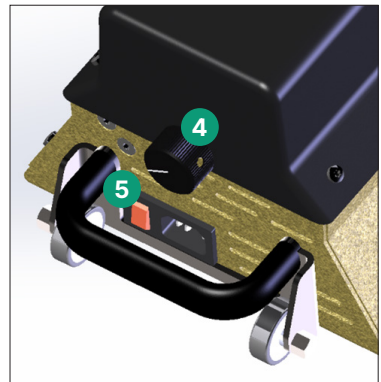

Setting up the appliance

Place the appliance on a flat, non-slip surface (preferably vibration-free) that can support its weight. Do not expose the appliance to high levels of humidity and moisture.

Mains connection

Connect the supplied power cord to the power socket on the appliance and insert the plug into a mains socket. (Pay attention to the specifications on the type plate)

Attention

The electrical connection must be earthed!

Turning on/off / Operation

Use the rocker switch next to the power socket **5** to switch the appliance on. If the control lamp lights up, the appliance is ready for use.

Use the rotary knob switch **4** to start the massage mechanism and to control the speed. Note: It is quite normal for the motor to start only after the rotary knob switch has made a half-turn clockwise. However, the starting speed can be reduced by turning the rotary knob switch anticlockwise.

At a certain anticlockwise threshold, the motor stops. If the rotary knob switch is turned clockwise again, the motor starts up in the opposite direction of rotation.

Once you have finished exercising, turn the rotary knob switch anticlockwise as far as it will go to stop the appliance and then turn off the rocker switch **5**. The control lamp must go out.