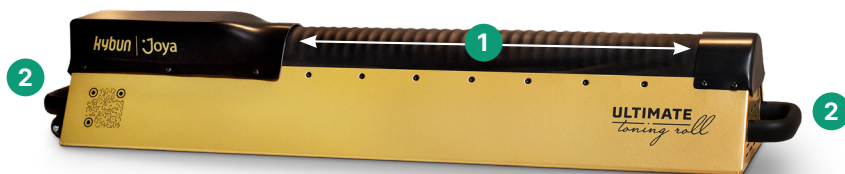

Description

The ULTIMATE TONING ROLL from kybun Joya is an appliance designed for professional application. It is robust and very easy to use.

The speed of the drive is infinitely variable, thereby allowing full adjustment of the massage unit impulse rate.

1. 1 Massage width (> 50 cm)
2. 2 Handles
3. 3 Transport wheels
4. 4 Speed regulator
5. 5 Mains connection & on/off switch
6. 6 Anti-slip pad
7. 7 Type plate

Transport / Moving the appliance

Attention

The appliance is quite heavy (approx. 25 kg). The wheels on one end of the appliance makes moving it around much easier. Simply use the handle at the other end to lift the appliance and easily pull it along.

If the appliance nevertheless needs to be picked up, it should only be carried by a physically fit person using correct lifting techniques.